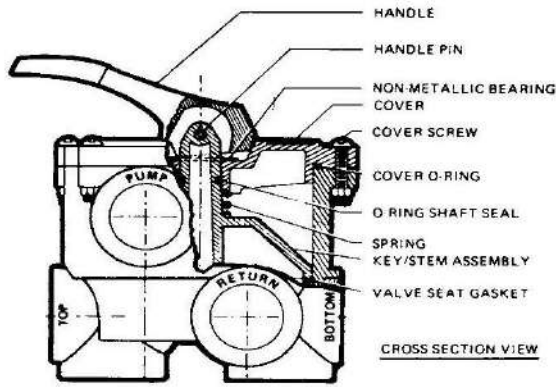

HAYWARD - VALVE PARTS - MULTI PORT VALVE SP0714T

ITEM PART NUMBER	KEY	PRINTED DESCRIPTION	RETAIL PRICE	QTY TO ORDER
PTS-SPX0710XF		HANDLE CYCOLAC	21.99	
PTS-SPX0710XZ7		HANDLE PIN	7.99	
PTS-SPX0710Z16		TEFLON BEARING-5 PER BAG	5.99	
PTS-SPX0714G		LABEL -MULTI LANGUAGE-EN/FR/SP	5.99	
PTS-SPX0714G11		SP0714T COVER LABEL	17.99	
PTS-SPX0714BA		KEY COVER & HANDLE ASSY	168.99	
PTS-SPX0714Z1		COVER SCREEN SET OF 6 EA	19.99	
PTS-SPX0714L		COVER O RING	10.99	
PTS-SPX0735GA		O RING & BACKUP RING KIT	9.99	
PTS-SPX0710Z62		SPRING WASHER SET OF 2	7.99	
PTS-SPX0714CA		KEY / SEAL ASSY	60.99	
PTS-SPX0714D		DIFFUSER	57.99	
PTS-SPX0714A		VALVE BODY ASSEMBLY	255.99	

HAYWARD - VALVE PARTS - MULTI PORT VALVE SP0710, 0710X, 0711, 0712

**SP0710X SERIES
(1977)**

SP0712 SERIES

**SP0710 SERIES
(1969-1975)**

ITEM PART NUMBER	KEY	PRINTED DESCRIPTION	RETAIL PRICE	QTY TO ORDER
PTS-SPX0710XF		HANDLE CYCOLAC	21.99	
PTS-SPX0710XZ7		HANDLE PIN	7.99	
PTS-SPX0710Z16		TEFLON BEARING-5 PER BAG	5.99	
PTS-SPX0710XZ5		HOUSING "O"RING	12.99	
PTS-SPX0735GA		O RING & BACKUP RING KIT	9.99	
PTS-SPX0710G		LABEL PLATE,	6.99	
PTS-SPX0710Z1A		COVER SCREEN W/NUT SET OF 6EACH	25.99	
PTS-SPX0603S		SPRING	19.99	
PTS-SPX0710Z62		SPRING WASHER SET OF 2	7.99	
PTS-SPX0710K		PIPE PLUG	3.99	
PTS-SPX0710XD		GASKET	26.99	
PTS-SPX0710XC		NORYL KEY	60.99	
PTS-SPX0710XBA		KEY COVER & HANDLE ASSY	168.99	