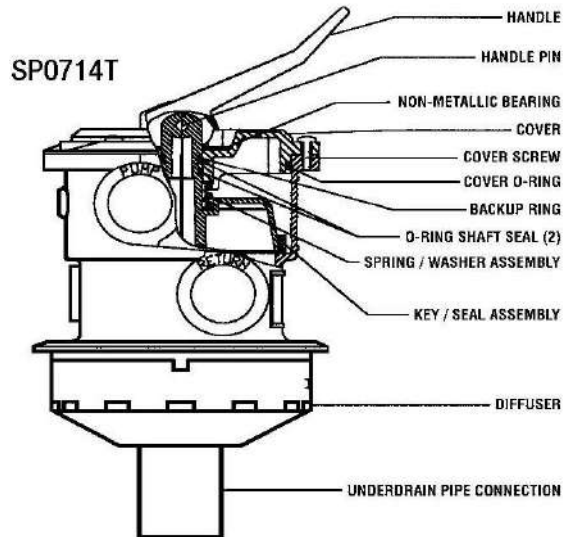

HAYWARD - VALVE PARTS - MULTI PORT VALVE SP0714T

ITEM PART NUMBER	KEY	PRINTED DESCRIPTION	RETAIL PRICE	QTY TO ORDER
PTS-SPX0710XF		HANDLE CYCOLAC	21.99	
PTS-SPX0710XZ7		HANDLE PIN	7.99	
PTS-SPX0710Z16		TEFLON BEARING-5 PER BAG	5.99	
PTS-SPX0714G		LABEL -MULTI LANGUAGE-EN/FR/SP	5.99	
PTS-SPX0714G11		SP0714T COVER LABEL	17.99	
PTS-SPX0714BA		KEY COVER & HANDLE ASSY	168.99	
PTS-SPX0714Z1		COVER SCREEN SET OF 6 EA	19.99	
PTS-SPX0714L		COVER O RING	10.99	
PTS-SPX0735GA		O RING & BACKUP RING KIT	9.99	
PTS-SPX0710Z62		SPRING WASHER SET OF 2	7.99	
PTS-SPX0714CA		KEY / SEAL ASSY	60.99	
PTS-SPX0714D		DIFFUSER	57.99	
PTS-SPX0714A		VALVE BODY ASSEMBLY	255.99	

HAYWARD - VALVE PARTS - MULTI PORT VALVE SP0710, 0710X, 0711, 0712

**SP0710X SERIES
(1977)**

SP0712 SERIES

**SP0710 SERIES
(1969-1975)**

ITEM PART NUMBER	KEY	PRINTED DESCRIPTION	RETAIL PRICE	QTY TO ORDER
PTS-SPX0710XF		HANDLE CYCOLAC	21.99	
PTS-SPX0710XZ7		HANDLE PIN	7.99	
PTS-SPX0710Z16		TEFLON BEARING-5 PER BAG	5.99	
PTS-SPX0710XZ5		HOUSING "O"RING	12.99	
PTS-SPX0735GA		O RING & BACKUP RING KIT	9.99	
PTS-SPX0710G		LABEL PLATE,	6.99	
PTS-SPX0710Z1A		COVER SCREEN W/NUT SET OF 6EACH	25.99	
PTS-SPX0603S		SPRING	19.99	
PTS-SPX0710Z62		SPRING WASHER SET OF 2	7.99	
PTS-SPX0710K		PIPE PLUG	3.99	
PTS-SPX0710XD		GASKET	26.99	
PTS-SPX0710XC		NORYL KEY	60.99	
PTS-SPX0710XBA		KEY COVER & HANDLE ASSY	168.99	