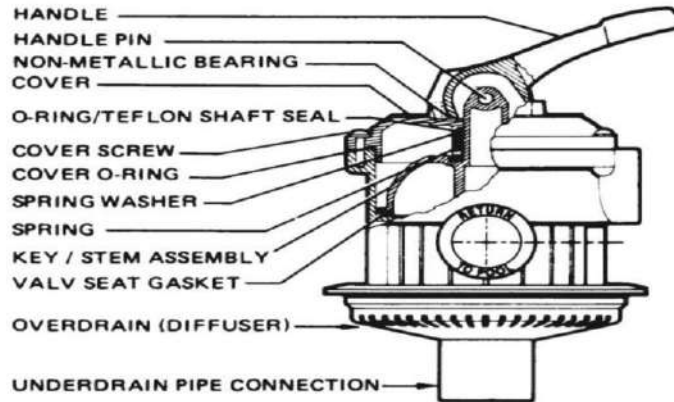

HAYWARD - VALVE PARTS - MULTI PORT VALVE SP0710, 0710X, 0711, 0712

**SP0710X SERIES
(1977)**

SP0712 SERIES

**SP0710 SERIES
(1969-1975)**

ITEM PART NUMBER	KEY	PRINTED DESCRIPTION	RETAIL PRICE	QTY TO ORDER
PTS-SPX0710XF		HANDLE CYCOLAC	21.99	
PTS-SPX0710XZ7		HANDLE PIN	7.99	
PTS-SPX0710Z16		TEFLON BEARING-5 PER BAG	5.99	
PTS-SPX0710XZ5		HOUSING "O"RING	12.99	
PTS-SPX0735GA		O RING & BACKUP RING KIT	9.99	
PTS-SPX0710G		LABEL PLATE,	6.99	
PTS-SPX0710Z1A		COVER SCREEN W/NUT SET OF 6EACH	25.99	
PTS-SPX0603S		SPRING	19.99	
PTS-SPX0710Z62		SPRING WASHER SET OF 2	7.99	
PTS-SPX0710K		PIPE PLUG	3.99	
PTS-SPX0710XD		GASKET	26.99	
PTS-SPX0710XC		NORYL KEY	60.99	
PTS-SPX0710XBA		KEY COVER & HANDLE ASSY	168.99	

HAYWARD - VALVE PARTS - MULTI PORT VALVE SP0710, 0710X, 0711, 0712 CONTINUED

ITEM PART NUMBER	KEY	PRINTED DESCRIPTION	RETAIL PRICE	QTY TO ORDER
PTS-SPX0710XBA17		KEY COVER & HANDLE ASSY BROWN	168.99	
PTS-SPX0710MA		SIGHT GLASS WITH O-RING	10.99	
PTS-SX200Z8A		DRAIN KIT	4.99	
PTS-SPX0710XALLAA		VARI-FLO VALVE BODY ASSY	201.99	
PTS-SPX0710X32AA		VALVE BODY	255.99	
PTS-SPX0710XR50AA		VALVE BODY -REPLACEMENT-	245.99	
PTS-SPX0710X62AA		VALVE BODY -REPLACEMENT-	257.99	
PTS-SPX0710Z9		RUBBER ADHESIVE	58.99	
PTS-SPX0710Z3		COVER O-RING	14.99	
PTS-SPX0603Z2A		O-RING TEFLON SHAFT SEAL	9.99	
PTS-SPX0710D		VALVE SEAT GASKET	37.99	
PTS-SPX0710XBA		KEY COVER & HANDLE ASSY	168.99	

HAYWARD - VALVE PARTS - MULTI PORT VALVE SP0704

SP0704 SERIES

ITEM PART NUMBER	KEY	PRINTED DESCRIPTION	RETAIL PRICE	QTY TO ORDER
PTS-SPX0710XF		HANDLE CYCOLAC	21.99	
PTS-SPX0710XZ7		HANDLE PIN	7.99	
PTS-SPX0710Z16		TEFLON BEARING-5 PER BAG	5.99	
PTS-SPX0704B2		VALVE COVER-BLACK	37.99	
PTS-SPX0704F		O-RING	10.99	
PTS-SPX0704HA		KEY O-RING SET	9.99	
PTS-SPX0603S		SPRING	19.99	
PTS-SPX0710Z62		SPRING WASHER SET OF 2	7.99	
PTS-SPX0704D		GASKET	30.99	
PTS-SPX0704CA		NORYL KEY & GASKET	69.99	
PTS-SPX0704BA		KEY COVER & HANDLE ASSY	168.99	
PTS-SPX0704AA		VARI-FLO ASSY	160.99	