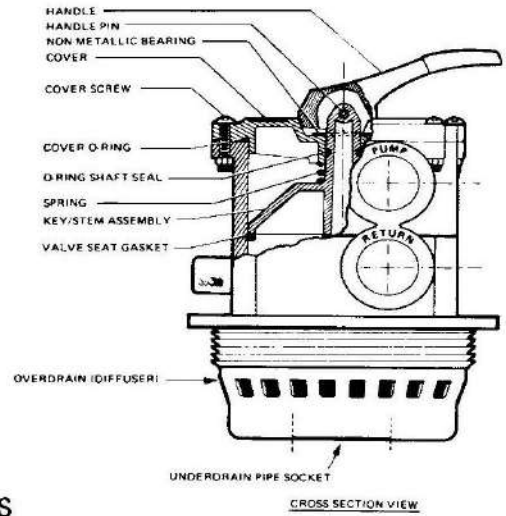

HAYWARD - VALVE PARTS - MULTI PORT VALVE SP0714T

ITEM PART NUMBER	KEY	PRINTED DESCRIPTION	RETAIL PRICE	QTY TO ORDER
PTS-SPX0710XF		HANDLE CYCOLAC	21.99	
PTS-SPX0710XZ7		HANDLE PIN	7.99	
PTS-SPX0710Z16		TEFLON BEARING-5 PER BAG	5.99	
PTS-SPX0714G		LABEL -MULTI LANGUAGE-EN/FR/SP	5.99	
PTS-SPX0714G11		SP0714T COVER LABEL	17.99	
PTS-SPX0714BA		KEY COVER & HANDLE ASSY	168.99	
PTS-SPX0714Z1		COVER SCREEN SET OF 6 EA	19.99	
PTS-SPX0714L		COVER O RING	10.99	
PTS-SPX0735GA		O RING & BACKUP RING KIT	9.99	
PTS-SPX0710Z62		SPRING WASHER SET OF 2	7.99	
PTS-SPX0714CA		KEY / SEAL ASSY	60.99	
PTS-SPX0714D		DIFFUSER	57.99	
PTS-SPX0714A		VALVE BODY ASSEMBLY	255.99	

HAYWARD - VALVE PARTS - MULTI PORT VALVE SP0710, 0710X, 0711, 0712

**SP0710X SERIES
(1977)**

SP0712 SERIES

**SP0710 SERIES
(1969-1975)**

ITEM PART NUMBER	KEY	PRINTED DESCRIPTION	RETAIL PRICE	QTY TO ORDER
PTS-SPX0710XF		HANDLE CYCOLAC	21.99	
PTS-SPX0710XZ7		HANDLE PIN	7.99	
PTS-SPX0710Z16		TEFLON BEARING-5 PER BAG	5.99	
PTS-SPX0710XZ5		HOUSING "O"RING	12.99	
PTS-SPX0735GA		O RING & BACKUP RING KIT	9.99	
PTS-SPX0710G		LABEL PLATE,	6.99	
PTS-SPX0710Z1A		COVER SCREEN W/NUT SET OF 6EACH	25.99	
PTS-SPX0603S		SPRING	19.99	
PTS-SPX0710Z62		SPRING WASHER SET OF 2	7.99	
PTS-SPX0710K		PIPE PLUG	3.99	
PTS-SPX0710XD		GASKET	26.99	
PTS-SPX0710XC		NORYL KEY	60.99	
PTS-SPX0710XBA		KEY COVER & HANDLE ASSY	168.99	