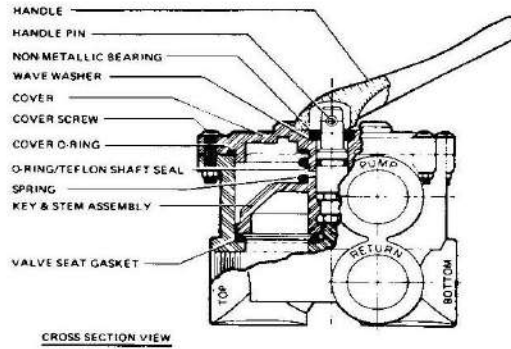

HAYWARD - VALVE PARTS - MULTI PORT VALVE SP0710, 0710X, 0711, 0712

**SP0710X SERIES
(1977)**

SP0712 SERIES

**SP0710 SERIES
(1969-1975)**

ITEM PART NUMBER	KEY	PRINTED DESCRIPTION	RETAIL PRICE	QTY TO ORDER
PTS-SPX0710XF		HANDLE CYCOLAC	21.99	
PTS-SPX0710XZ7		HANDLE PIN	7.99	
PTS-SPX0710Z16		TEFLON BEARING-5 PER BAG	5.99	
PTS-SPX0710XZ5		HOUSING "O"RING	12.99	
PTS-SPX0735GA		O RING & BACKUP RING KIT	9.99	
PTS-SPX0710G		LABEL PLATE,	6.99	
PTS-SPX0710Z1A		COVER SCREEN W/NUT SET OF 6EACH	25.99	
PTS-SPX0603S		SPRING	19.99	
PTS-SPX0710Z62		SPRING WASHER SET OF 2	7.99	
PTS-SPX0710K		PIPE PLUG	3.99	
PTS-SPX0710XD		GASKET	26.99	
PTS-SPX0710XC		NORYL KEY	60.99	
PTS-SPX0710XBA		KEY COVER & HANDLE ASSY	168.99	

HAYWARD - VALVE PARTS - MULTI PORT VALVE SP0710, 0710X, 0711, 0712 CONTINUED

ITEM PART NUMBER	KEY	PRINTED DESCRIPTION	RETAIL PRICE	QTY TO ORDER
PTS-SPX0710XBA17		KEY COVER & HANDLE ASSY BROWN	168.99	
PTS-SPX0710MA		SIGHT GLASS WITH O-RING	10.99	
PTS-SX200Z8A		DRAIN KIT	4.99	
PTS-SPX0710XALLAA		VARI-FLO VALVE BODY ASSY	201.99	
PTS-SPX0710X32AA		VALVE BODY	255.99	
PTS-SPX0710XR50AA		VALVE BODY -REPLACEMENT-	245.99	
PTS-SPX0710X62AA		VALVE BODY -REPLACEMENT-	257.99	
PTS-SPX0710Z9		RUBBER ADHESIVE	58.99	
PTS-SPX0710Z3		COVER O-RING	14.99	
PTS-SPX0603Z2A		O-RING TEFLON SHAFT SEAL	9.99	
PTS-SPX0710D		VALVE SEAT GASKET	37.99	
PTS-SPX0710XBA		KEY COVER & HANDLE ASSY	168.99	

HAYWARD - VALVE PARTS - MULTI PORT VALVE SP0704

SP0704 SERIES

ITEM PART NUMBER	KEY	PRINTED DESCRIPTION	RETAIL PRICE	QTY TO ORDER
PTS-SPX0710XF		HANDLE CYCOLAC	21.99	
PTS-SPX0710XZ7		HANDLE PIN	7.99	
PTS-SPX0710Z16		TEFLON BEARING-5 PER BAG	5.99	
PTS-SPX0704B2		VALVE COVER-BLACK	37.99	
PTS-SPX0704F		O-RING	10.99	
PTS-SPX0704HA		KEY O-RING SET	9.99	
PTS-SPX0603S		SPRING	19.99	
PTS-SPX0710Z62		SPRING WASHER SET OF 2	7.99	
PTS-SPX0704D		GASKET	30.99	
PTS-SPX0704CA		NORYL KEY & GASKET	69.99	
PTS-SPX0704BA		KEY COVER & HANDLE ASSY	168.99	
PTS-SPX0704AA		VARI-FLO ASSY	160.99	