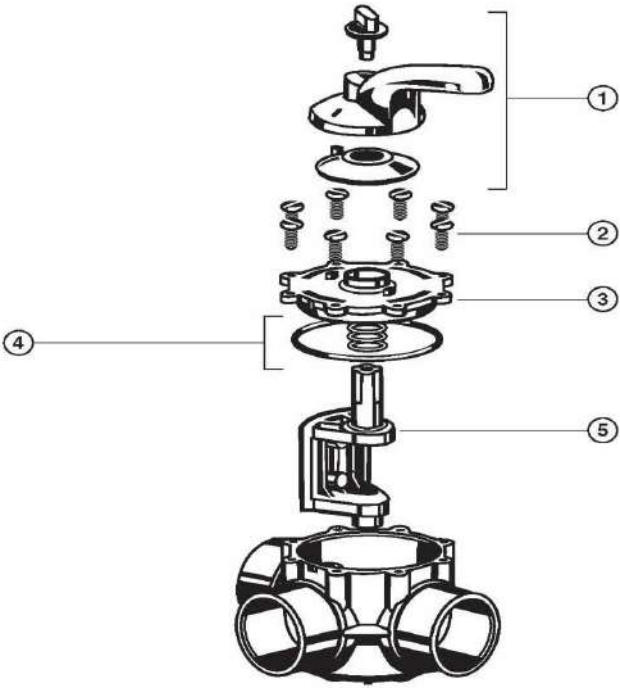

HAYWARD - VALVE PARTS - PSV VALVE

ITEM PART NUMBER	KEY	PRINTED DESCRIPTION	RETAIL PRICE	QTY TO ORDER
PTS-PSXVCA	1	HANDLE/INDEX KIT	10.99	
PTS-PSXVB	3	COVER	14.99	
PTS-PSXVZ2A	4	KEY & COVER O-RING KIT	6.99	
PTS-PSXVDE	5	VALVE KEY ASSY	38.99	
PTS-PSXVBCA	N/S	UPPER VALVE KIT	73.99