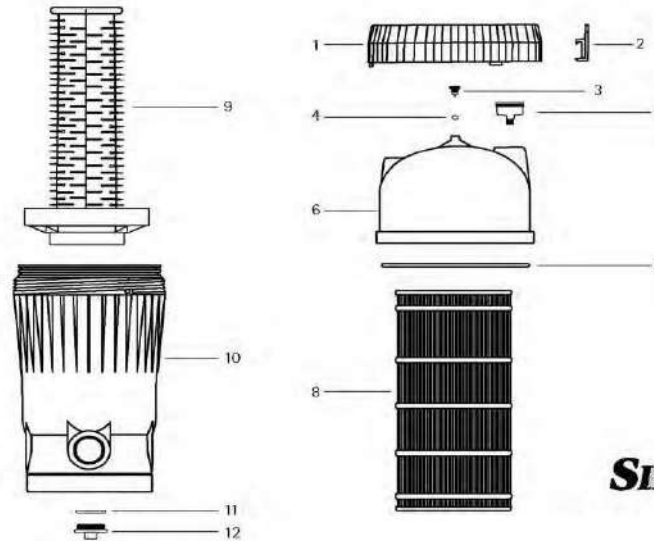

# JACUZZI - CARTRIDGE FILTER PARTS - SHERLOCK 80, 100, 120, 160 & 200

REPLACEMENT PARTS FOR SHERLOK MODELS  
PIÈCES DE RECHANGE POUR MODÈLES SHERLOK  
80, 100, 120, 160 AND / ET 200

**SHERLOK**  
Its Element

ITEM PART NUMBER	KEY	PRINTED DESCRIPTION	RETAIL PRICE	QTY TO ORDER
PTS-42367102R	1	NUT SHERLOK FILTER	79.99	
PTS-42367706R	2	COVER LATCH	5.99	
PTS-42367706R10	2	COVER LATCH (10 REQ'D)	39.99	
PTS-39254701R	3	SHERLOK AIR BLEED VALVE W/O-RG	3.99	
PTS-39254701R50	3	AIR BLEED VALVE W/O-RING 50PK	184.99	
PTS-47010608R	4	O-RG 3/16x3/8x3/32 B-N	0.99	
PTS-91934182R	5	PRESSURE GAUGE 0-60PSI	21.99	
PTS-42285205R	6	LID COVER LS,CFR.	64.99	
PTS-42299800R	6	LID COVER LS,CFR.	94.99	
PTS-42361000R	6	COVER SHER160/AV80	159.99	
PTS-42361101R	6	COVER SHER200/AV100	189.99	
PTS-47038047R	7	O-RG 11½x11-7/8x3/16	19.99	
	8	SHER 80 REPLACEMENT ELEMENT (FILBUR/PLEATCO)		
	8	SHER 100 REPLACEMENT ELEMENT (FILBUR/PLEATCO)		
	8	SHER 120 REPLACEMENT ELEMENT (FILBUR/PLEATCO)		
	8	SHER 160 REPLACEMENT ELEMENT (FILBUR/PLEATCO)		
	8	SHER 200 REPLACEMENT ELEMENT (FILBUR/PLEATCO)		
PTS-42294603R	9	DIRT CTHR ASSY 80 FT	112.99	

**JACUZZI - CARTRIDGE FILTER PARTS - SHERLOCK 80, 100, 120, 160 & 200  
CONTINUED**

ITEM PART NUMBER	KEY	PRINTED DESCRIPTION	RETAIL PRICE	QTY TO ORDER
PTS-42294702R	9	DIRT CTHR ASSY 120FT	141.99	
PTS-42373902R	9	SHER 160 DIRT CATCHER	159.99	
PTS-42374009R	9	SHER 200 DIRT CATCHER	156.99	
PTS-42367300R	10	SHERLOK 2½ FILTER BODY	226.99	
PTS-42366200R	10	SHERLOCK BODY 1½ NPT CONNECT	226.99	
PTS-47022801R	11	O-RING 2"	2.99	
PTS-43309202R	12	PLUG 2" W/ O-RING	9.99	
PTS-43309103R	12	PLUG 1½ W/O-RING	9.99	
PTS-42372417K	13	ANCHER KIT	6.99	