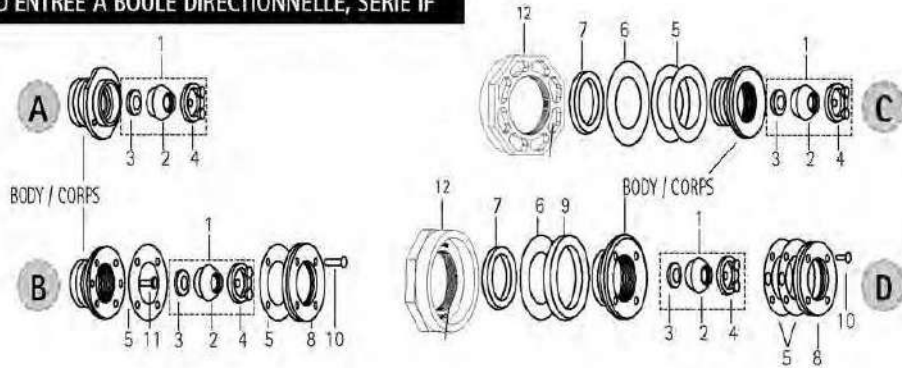

JACUZZI - FITTINGS - RETURN FITTING IFST SERIES

SERIES IFST DIRECTIONAL BALL INLETS RACCORDS D'ENTRÉE À BOULE DIRECTIONNELLE, SÉRIE IF

- A. IFC
- B. IFL-ST
- C. IFA
- D. IFD-ST

ITEM PART NUMBER	KEY	PRINTED DESCRIPTION	RETAIL PRICE	QTY TO ORDER
PTS-43061803K	1	ORFICE SET BALL LOCKING KIT	10.99	
PTS-88194310R	2	BALL INLET	3.99	
PTS-88194310R100	2	8194 IF BALL L/ORIFICE (100PK)	353.99	
PTS-43124809R	3	ORIFICE SET BALL INLET	4.99	
PTS-43061803R	4	8195 IF FITTING LOCK RING	4.99	
PTS-43061803R100	4	8195 IF FITTING LOCKRING 100PK	442.99	
PTS-13087002R2	5	GASKET IGL & IFD IFST 2/BAG	4.99	
PTS-13087002R100	5	GASKET IGL & IFD IFST QTY 100	223.99	
PTS-13087101R2	5A	GASKET IFA IFST SERIES 2/BAG	7.99	
PTS-31041820R	6,7,9,12	SPACER LOCK NUT - REPLACE 31041817R	9.99	
PTS-43061902R	8	FACE FLANGE IFL & IFD	8.99	
PTS-43061902R100	8	8193 IF FTG FACEPLATE 100PK	684.99	
PTS-14172100R4	10	MS OV PH 1/4-20X1-1/8	5.99	
PTS-14172100R100	10	OVL SCR 1/4-20X1-1/8	152.99	
PTS-14203301R4	10	MS 316SS OV 1/4-20X3/4	4.99	
PTS-14203301R100	10	MS 316SS OVPH 1/4-20X3/4" (100/BAG)	73.99	
PTS-14212720R4	11	FLAT HEAD SCREWS IFL/IFD 4/BAG	3.99	
PTS-14212720R100	11	FLATHEAD SCREW #12X1"LG (100/BAG)	71.99	
PTS-14172209R2	11	PAN HEAD SCREWS IFL IFST SERIE	3.99	
PTS-14212730R2	11	PAN HEAD SCREW ST	3.99	