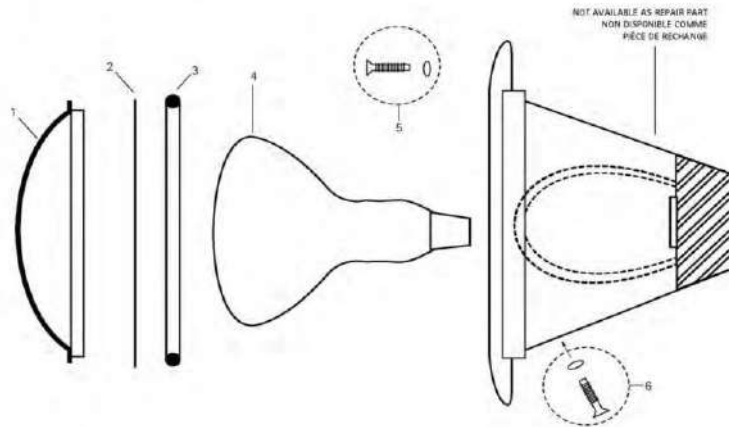

JACUZZI - LIGHTING PARTS - FULL MOON SERIES LIGHT/NICHE

REPLACEMENT PARTS FOR
FULL MOON SERIES LIGHT/NICHE
PIÈCES DE RECHANGE POUR
LUMIÈRES/NICHES FULL MOON

FullMoon

FULLMOON Models are no longer available - Replacement parts are still available until quantities last.
Les modèles FULLMOON ne sont plus disponibles - Pièces de remplacements sont disponibles jusqu'à épuisement des stocks.

ITEM PART NUMBER	KEY	PRINTED DESCRIPTION	RETAIL PRICE	QTY TO ORDER
PTS-23492101R	1	LENS 7-9/16D W/LEDGE UPL	41.99	
PTS-23497704R	1	LENS 7-9/16D W/BLUE DECORATION	76.99	
PTS-23491194R	2	RETAINER RING .82 GAP UPL	23.99	
PTS-47044233R	3	O-RG 7-1/4x7-3/4x1/4 SILICON	23.99	
PTS-23494107R	4	LIGHT BULB 120V 500W UPL	52.99	
PTS-23494115R	4	LIGHT BULB 120V 400W UPL	54.99	
PTS-23494206R	4	LIGHT BULB 120V 300W UPL	44.99	
PTS-23497902R	4	120V WATERCOLOR BULB	1054.99	
PTS-23494305R	4	LIGHT BULB 12V 300W UPL	62.99	
PTS-23494586R	4	LIGHT BULB 12V 100W UPL	65.99	
PTS-23497803R	4	12V WATERCOLOR BULB	906.99	
PTS-14431699R	5	MS SS OV PH 10-24X1½ W/RTNR	8.99	
PTS-14433999R	6	MS SS PHIL HD OVAL #8-32 X ½	12.99