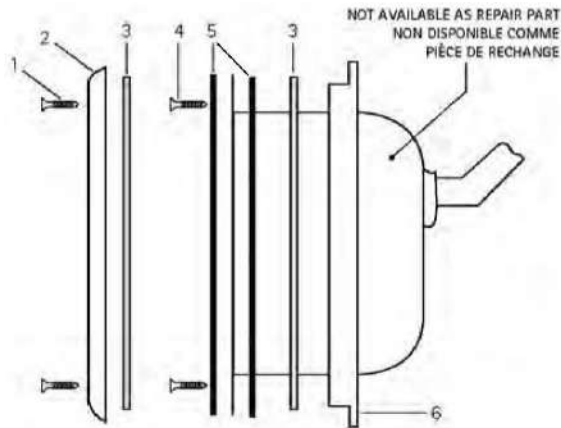

JACUZZI - LIGHTING PARTS - FULL MOON SERIES LIGHT/NICHE

REPLACEMENT PARTS FOR
FULL MOON SERIES LIGHT/NICHE
PIÈCES DE RECHANGE POUR
LUMIÈRES/NICHES FULL MOON

FullMoon

ITEM PART NUMBER	KEY	PRINTED DESCRIPTION	RETAIL PRICE	QTY TO ORDER
PTS-14438303R	1	ST-AB SS PH C-SINK#12-11X1½	8.99	
PTS-23492705R	2	VL FACE RING UPL	24.99	
PTS-13011408R	3	VL GASKET UPL	17.99	
PTS-14433700R	4	ST-A SS PAN PH #12X1	3.99	
PTS-13011522R	5	VL GASKET RUBBER (2 PER BAG)	34.99	
PTS-23492606R	6	VL BACK-UP RING UPL	19.99