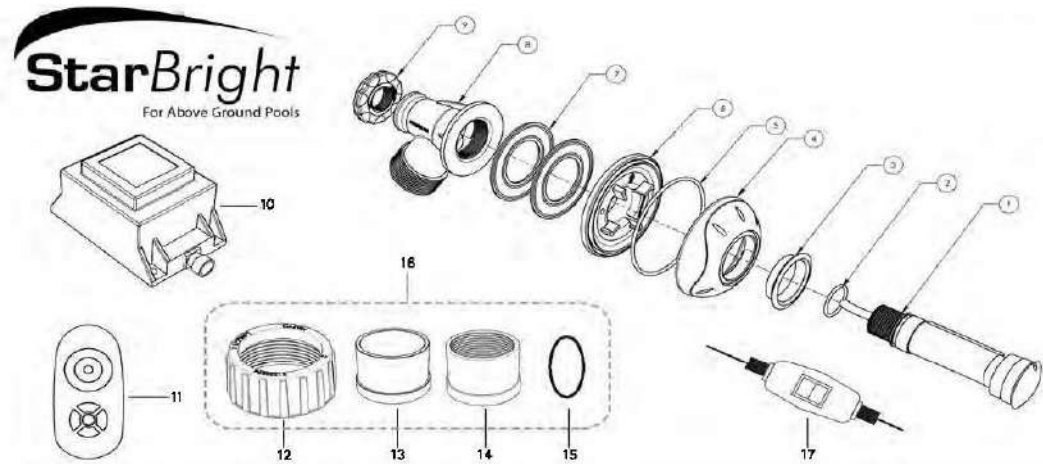

JACUZZI - LIGHTING PARTS - STARBRIGHT

ITEM PART NUMBER	KEY	PRINTED DESCRIPTION	RETAIL PRICE	QTY TO ORDER
PTS-94132800102R	1	STARBRIGHT REPLACEMENT LIGHT ASSEMBLY	135.99	
PTS-94132950100R	1A	STARWHITE REPLACEMENT LIGHT ASSEMBLY (WHITE ONLY)	112.99	
PTS-94132819R	1B	Star Whit Upgrade Kit - Led RGB Light with Remote Control	156.99	
PTS-94132800008R	2	O RING (small)	0.99	
PTS-94132800005R	3	UPPER DOME BODY	6.99	
PTS-94132800005DGR	3B	RING PEARL GREY	6.99	
PTS-94132800004R	4	DOME	13.99	
PTS-94132800004DGR	4A	DOME STARBRIGHT PEARL GREY	13.99	
PTS-94132950125R	4B	DOME STARBRIGHT (WHITE ONLY)	13.99	
PTS-94132800007R	5	O RING	2.99	
PTS-94132800002R	6	WALL PLATE	8.99	
PTS-94132800006R	7	WALL GASKET	3.99	
PTS-94132800001R	8	MAIN HOUSING	18.99	
PTS-94132800003R	9	COMPRESSION NUT	3.99	
PTS-94132950130R	9A	COMPRESSION NUT (WHITE)	3.99	
PTS-94132012R	10	12 V ADAPTOR FOR STARBRIGHT/STARWHITE	35.99	
PTS-94132070	11	REMOTE CONTROL	52.99	
PTS-31328894R	12	UNION NUT 1,5 MBT - WHITE	8.99	
PTS-31328898R	13	UNION ADAPTER 1,5 FEMALE SLIP BODY - WHITE	4.99	
PTS-31328895R	14	UNION ADAPTER 1,5 FEMALE TR BODY - WHITE	4.99	
PTS-47022504R	15	O-RG 1-7/8 x 2-1/8 x 1/8 B-N	3.99	
PTS-K10157	16	KIT UNION NUT 1.5" STARBRIGHT/STARWHITE	16.99	
PTS-94132950060R	17	STARWHITE ADAPTOR ADDITION CABLE WITH SWITCH	11.99