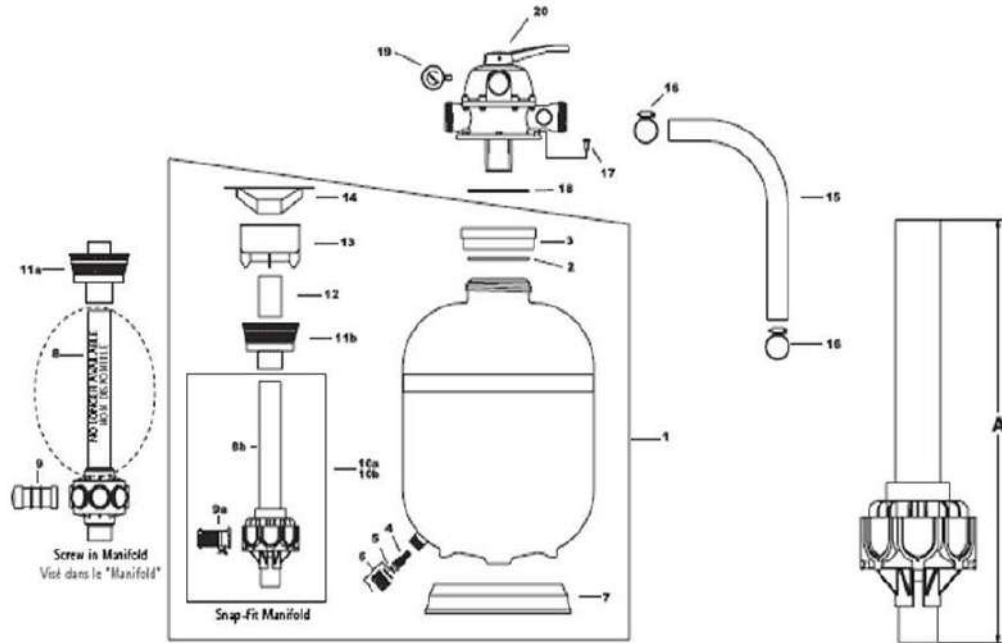

JACUZZI - SAND FILTER PARTS - LASER SAND FILTER L160, 192, 225

REPLACEMENT PARTS FOR LASER SAND FILTERS
PIÈCES DE RECHANGE POUR FILTRE AU SABLE LASER
L160, L192, L225 AND / ET L250

ITEM PART NUMBER	KEY	PRINTED DESCRIPTION	RETAIL PRICE	QTY TO ORDER
PTS-42378010K	10a	160L UNDERDRAIN ASSY SNAP CDN	86.99	
PTS-42378015K	10a	192L UNDERDRAIN ASSY SNAP CDN	106.99	
PTS-42378020K	10a	225L UNDERDRAIN ASSY SNAP CDN	106.99	
PTS-42378025K	10a	250L UNDERDRAIN ASSY SNAP CDN	109.99	
PTS-42375709R	8b	160L STANDPIPE ASSY SNAP-FIT	44.99	
PTS-42376050R	8b	192L STANDPIPE ASSY SNAP-FIT	44.99	
PTS-42376103R	8b	225L STANDPIPE ASSY SNAP-FIT	47.99	
PTS-42375402R	8b	250L STANDPIPE ASSY SNAP-FIT	47.99	
PTS-94082160		L160C-L/DV LASER FILTER V-CLMP	266.99	
PTS-94082192		L192C-L/DV LASER FILTER V-CLMP	290.99	
PTS-94082225		L225C-L/DV LASER FILTER V-CLMP	327.99	
PTS-94082250		L250C-L/DV LASER FILTER V-CLMP	387.99	
PTS-47043401R	2	DISCONTINUED		
PTS-85813300R	3	LASER TANK ADAPTER FLANGE	77.99	
PTS-85853300R	4	LASER DRAIN NOZZLE	7.99	
PTS-14255202R	5	LASER DRAIN NOZZLE RETAINER	3.99	
PTS-85826300R	6	LASER DRAIN CAP W/GASKET	5.99	
PTS-85826300R20		LASER DRAIN CAP W/GASKET 20PK	88.99