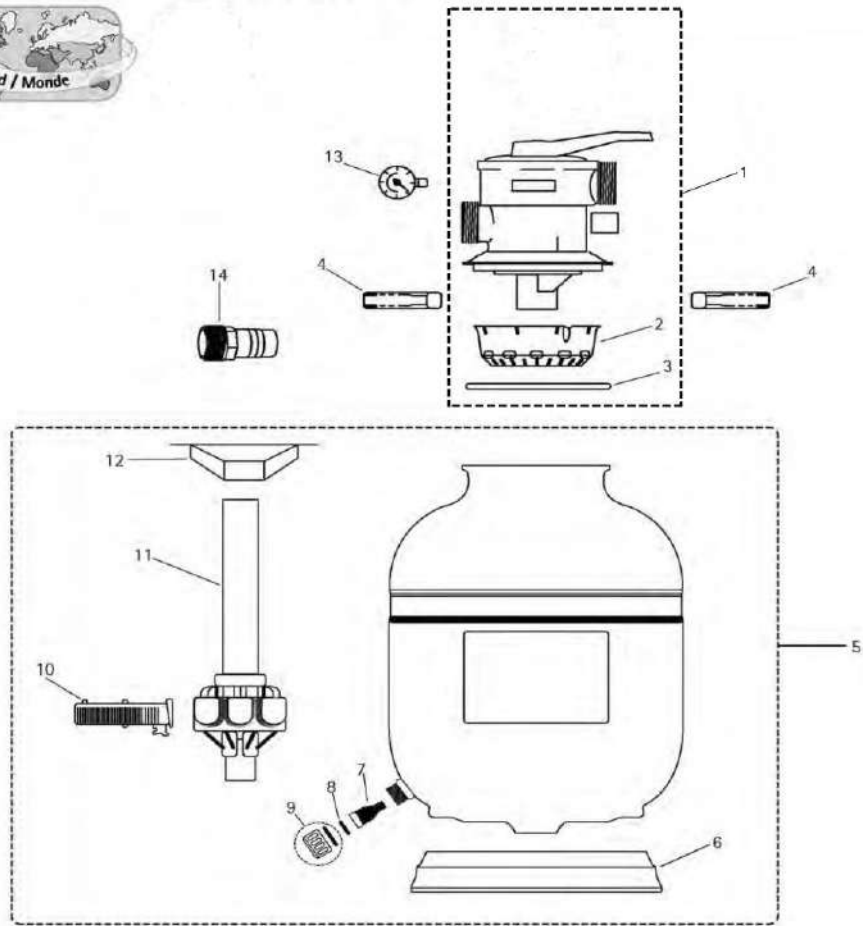

JACUZZI - SAND FILTER PARTS - LASER SAND FILTER L140C-250C

REPLACEMENT PARTS FOR LASER SAND FILTERS
 PIÈCES DE RECHANGE POUR FILTRE AU SABLE LASER
 L140C, L160C, L190C, L192C, L225C, L250C

ITEM PART NUMBER	KEY	PRINTED DESCRIPTION	RETAIL PRICE	QTY TO ORDER
PTS-39263020K	1	JACUZZI DV ASSY 7-POS 1-1/2 V-FLANGE	161.99	
PTS-39258940R	1	WHILE QUANTITIES LAST - 5C DIAL VALVE-FLANGED	106.99	
PTS-39258900R	1	6C DIAL VALVE-FLANGED	145.99	
PTS-39000609R	1	JACUZZI DV 2DVK-C7 KIT	273.99	
PTS-43281145K	2	DEFLECTOR BASKET W/SCREWS	21.99	
PTS-47036447R	3	O-RG 6-3/4x7-1/8x3/16 B-N	11.99	
PTS-85813903K	4	V-BAND PLASTIC CLAMP KIT	37.99	
PTS-94082140	5	L140C-L/DV LASER FILTER STAINLESS STEEL V-CLMP	300.99	
PTS-94082160	5	L160C-L/DV LASER FILTER V-CLMP	266.99	
PTS-94082192	5	L192C-L/DV LASER FILTER V-CLMP	290.99	
PTS-94082225	5	L225C-L/DV LASER FILTER V-CLMP	327.99	
PTS-94082250	5	L250C-L/DV LASER FILTER V-CLMP	387.99	
PTS-85859300R	6	LASER 190/225/250 BASE	78.99	
PTS-85853300R	7	LASER DRAIN NOZZLE	7.99	

JACUZZI - SAND FILTER PARTS - LASER SAND FILTER L140C-250C CONTINUED

ITEM PART NUMBER	KEY	PRINTED DESCRIPTION	RETAIL PRICE	QTY TO ORDER
PTS-14255202R	8	LASER DRAIN NOZZLE RETAINER	3.99	
PTS-85826300R	9	LASER DRAIN CAP W/GASKET	5.99	
PTS-85826300R20	9	LASER DRAIN CAP W/GASKET 20PK	88.99	
PTS-85531102R8	10	160L LATERAL SNAP-FIT(8/BAG)	36.99	
PTS-85531203R8	10	190/225 LATERAL SNAP FIT 8/BAG	44.99	
PTS-85531304R8	10	250 LATERAL SNAP FIT 8/BAG	47.99	
PTS-42375475R	11	L160C-7 STANDPIPE-ASSY SNAPFIT	47.99	
PTS-42355192R	11	L192C-7 STANDPIPE-ASSY SNAPFIT	40.99	
PTS-42355225R	11	L225C-7 STANDPIPE-ASSY SNAPFIT	42.99	
PTS-42355250R	11	L250C-7 STANDPIPE-ASSY SNAPFIT	48.99	
PTS-22363907R	12	9869 SAND-FILL COVER	7.99	
PTS-91934182R	13	PRESSURE GAUGE 0-60PSI	21.99	
PTS-31105307R	14	ADPT 1½MNPTX1½ B	4.99	
PTS-31165301R	14	ADPT 1½MNPTx0,76ORF	7.99	