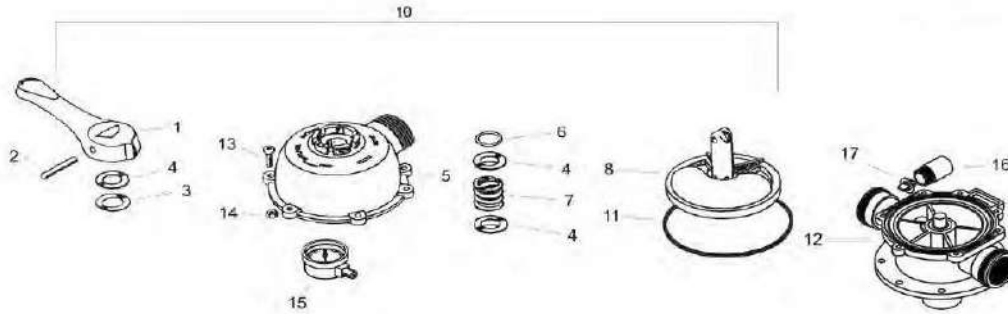

JACUZZI - VALVE PARTS - 6 POSITION DIAL VALVE ABOVE/INGROUND

REPLACEMENT PARTS FOR
6-POSITION DIAL VALVE
PIÈCES DE RECHANGE POUR
SOUPAPE SÉLECTRICE À 6 POSITIONS

DVK-6: 39-2588-00-R
6TPDV: 39-2588-10-R

ITEM PART NUMBER	KEY	PRINTED DESCRIPTION	RETAIL PRICE	QTY TO ORDER
PTS-39255302R	1	DV HDL 9847 BLACK ABS NO-NAME	13.99	
PTS-14225502R	2	PIN PL STR 5/16DX2-9/32	3.99	
PTS-14224901R2	3	WASHER SS 1.03X1.63X.015 2/BAG	4.99	
PTS-14223002R3	4	WASHER 1.03X1.63X.030 3/BAG	6.99	
PTS-39068812R	5	9845 6PDV COVER/LABEL ASSY	45.99	
PTS-22840644R		6PDV LABEL-E/F/S WHITE/BLACK	6.99	
PTS-47021449R	6	O-RING 1X1-1/4X1/8 NTRL	1.99	
PTS-22358709R	7	6PDV COMPRESSION SPRING	7.99	
PTS-39068705R	8	6PDV DIVERTER ASSY	41.99	
PTS-31258106R	9	ADPT 1½MNPTX1½ B	4.99	
PTS-39073606R	10	6PDVC-BLACK VALVE COVER ASY	119.99	
PTS-47025853R	11	SLR - LRC SQ RING 6X6-1/4X1/8	5.99	
PTS-39076270R	12	6PDV PORT BODY/ORIFICE ASSY	81.99	
PTS-85968300R		5968 6PDV PORT BODY	43.99	
PTS-14226320R7	13	MS PAN 1/4-20X1-1/8	15.99	
PTS-14072508R	14	STAIN HEX NUT 1/4-20	0.99	
PTS-91934182R	15	PRESSURE GAUGE 0-60PSI	21.99	
PTS-23257702R	16	DIAL VALVE SIGHT GLASS BOTTLE	5.99	
PTS-13038203R	17	DEFL GSKT900DX27/32L KRAT	4.99