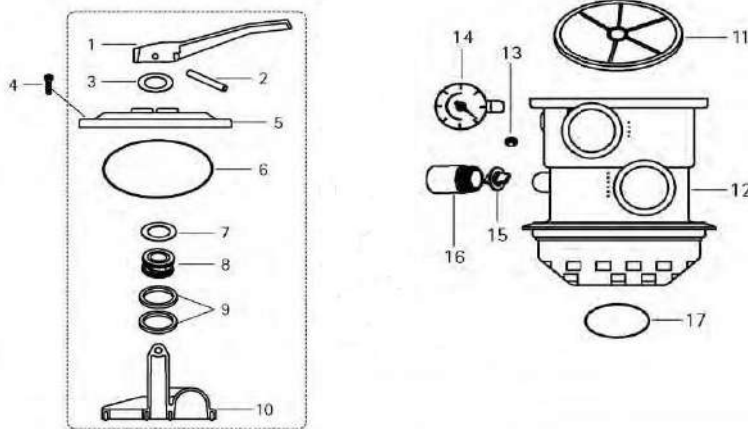

JACUZZI - VALVE PARTS - 5-POSITION DIAL VALVE

REPLACEMENT PARTS FOR
5-POSITION DIAL VALVE
PIÈCES DE RECHANGE POUR
SOUPAPE SÉLECTRICE À 5 POSITIONS

ITEM PART NUMBER	KEY	PRINTED DESCRIPTION	RETAIL PRICE	QTY TO ORDER
PTS-39255302R	1	DV HDL 9847 BLACK ABS NO-NAME	13.99	
PTS-14225502R	2	PIN PL STR 5/16DX2-9/32	3.99	
PTS-14223002R3	3	WASHER 1.03X1.63X.030 3/BAG	6.99	
PTS-14224901R	4	WASHER SS 1.03X1.63X.015	3.99	
PTS-39069530R	5	5PDV COVER-BLACK W/LABEL	25.99	
PTS-22840049R		5PDV LABEL-JACUZZI-ENG/FR/GER	2.99	
PTS-47021449R	6	O-RING 1X1-1/4X1/8 NTRL	1.99	
PTS-22358709R	7	6PDV COMPRESSION SPRING	7.99	
PTS-39069307R	8	DISCONTINUED		
PTS-31328660R	9	5952 HOSE CONN 1.5SLIPX1.5H DV	7.99	
PTS-39073408R	10	DISCONTINUED		
PTS-13125604R	11	SQ-RING 4-3/4X5-1/8 B-N DV	11.99	
PTS-39069640R	12	9855 5PDV PORT BODY W/ORIFICE	37.99	
PTS-1184205R4	13	ST-A PL PAN #12X1	1.99	
PTS-91934182R	14	PRESSURE GAUGE 0-60PSI	21.99	

JACUZZI - VALVE PARTS - 7-POSITION 2" DIAL VALVE

REPLACEMENT PARTS FOR
 7-POSITION 2" DIAL VALVES #39-0006-09-R
 PIÈCES DE RECHANGE POUR SOUPAPE SÉLECTRICE
 À 7 POSITIONS DE 2 po #39-0006-09-R

ITEM PART NUMBER	KEY	PRINTED DESCRIPTION	RETAIL PRICE	QTY TO ORDER
PTS-39261706R		2" DV HANDLE/COVER ASSY	232.99	
PTS-39261102R	1	HANDLE E1	25.99	
PTS-14426308R	2	PIN SS FOR 2 DIAL VALVE HDLE	16.99	
PTS-14426407R	3	WASH 2 DIAL VALVE HDLE	9.99	
PTS-14394802R10	4	MS PAN PH 1/4-20X1-1/4	19.99	
PTS-39261201R	5	COVER ABS 2	41.99	
PTS-47036447R	6	O-RG 6-3/4x7-1/8x3/16 B-N	11.99	
PTS-14426605R	7	WASH 2 DV VALVE HD NYL	7.99	
PTS-16109209R	8	SPRING E9	34.99	
PTS-47021209R	9	O-RING 7/8X1-1/8X1/8	4.99	
PTS-16109308R	10	2 DIAL VALVE HEAD NORYL	74.99	
PTS-13107404R	11	STAR GASKET 2 DIAL VALVE	41.99	
PTS-39261300R	12	2" DIAL VALVE HOUSING	244.99	
PTS-14426704R10	13	NUT E14 (10/BAG)	68.99	
PTS-91934182R	14	PRESSURE GAUGE 0-60PSI	21.99	
PTS-13107503R	15	GASKET NIRL 2 - limited stock	8.99	
PTS-47022900R	17	2" DV O-RING 2-3/8 x 2-5/8x1/8	6.99	