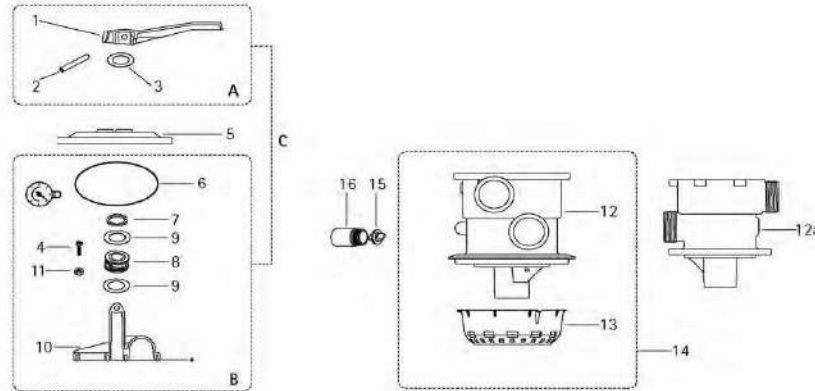

JACUZZI - VALVE PARTS - DV-7 MULTIPOINT VALVE

REPLACEMENT PARTS FOR 7-POSITION 1 1/2" DIAL VALVES
PIÈCES DE RECHANGE POUR SOUPAPES SÉLECTRICES À 7 POSITIONS DE 1 1/2 po

DV-7: 39-2630-20-R (FLANGED / À COLLERETTE),
DVK-7: 39-2628-03-R (BOLT-ON / BOULONNÉ)

DVK-7/DVK-5 (7-POSITION REPLACEMENT VALVE FOR /
DVK-7/DVK-5 (SOUPAPE DE RECHANGE À 7 POSITIONS POUR DVK-5) : 39-0003-02-R

DVK-5: 39-2589-40-R FOR / POUR L140-5C

ITEM PART NUMBER	KEY	PRINTED DESCRIPTION	RETAIL PRICE	QTY TO ORDER
PTS-39251707K	A	DV-4,DV-6 HANDLE REPAIR KIT	20.99	
PTS-39251509K	B	DV6/DV7 DIVERTER REPAIR KIT	52.99	
PTS-39262605K	C	7-POS DV KIT with pressure gauge	137.99	
PTS-39255302R	1	DV HDL 9847 BLACK ABS NO-NAME	13.99	
PTS-14225502R	2	PIN PL STR 5/16DX2-9/32	3.99	
PTS-14383301R2	3	WASHER 1-1/32X1 1/2X1/32 2/BAG	3.99	
PTS-14394802R6	4	MS PAN PH 1/4-20X1-1/4	16.99	
PTS-39262605R	5	DV-7 COVER	41.99	
PTS-47025507R	6	O-RING DVK-7	4.99	
PTS-47021449R	7	O-RING 1X1-1/4X1/8 NTRL	1.99	
PTS-22358709R	8	6PDV COMPRESSION SPRING	7.99	
PTS-14223002R2	9	WASHER 1.03X1.63X.030 2/BAG	4.99	
PTS-39068705R	10*	6PDV DIVERTER ASSY	41.99	
PTS-14072508R6	11	HEX NUT SS 1/4-20 6/BAG	2.99	
PTS-39262902R	12	BODY 7-POS DV 7.5D V-CLAMP FLG	84.99	
PTS-39262704R	12A	BODY DVK-7	75.99	
PTS-43281145K	13	DEFLECTOR BASKET W/SCREWS	21.99	
PTS-91934182R	13	PRESSURE GAUGE 0-60PSI	21.99	
PTS-39262902K	14	BODY 7-POS ASSY W/DEFL BASKET	78.99	
PTS-13038203R	15	DEFL GSKT900DX27/32L KRAT	4.99	
PTS-23257702R	16	DIAL VALVE SIGHT GLASS BOTTLE	5.99