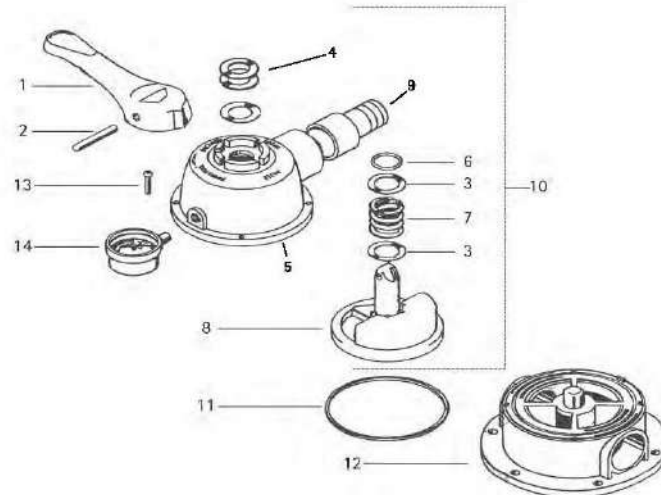

JACUZZI - VALVE PARTS - 5-POSITION DIAL VALVE

REPLACEMENT PARTS FOR
5-POSITION DIAL VALVE
PIÈCES DE RECHANGE POUR
SOUPAPE SÉLECTRICE À 5 POSITIONS

ITEM PART NUMBER	KEY	PRINTED DESCRIPTION	RETAIL PRICE	QTY TO ORDER
PTS-39255302R	1	DV HDL 9847 BLACK ABS NO-NAME	13.99	
PTS-14225502R	2	PIN PL STR 5/16DX2-9/32	3.99	
PTS-14223002R3	3	WASHER 1.03X1.63X.030 3/BAG	6.99	
PTS-14224901R	4	WASHER SS 1.03X1.63X.015	3.99	
PTS-39069530R	5	5PDV COVER-BLACK W/LABEL	25.99	
PTS-22840049R		5PDV LABEL-JACUZZI-ENG/FR/GER	2.99	
PTS-47021449R	6	O-RING 1X1-1/4X1/8 NTRL	1.99	
PTS-22358709R	7	6PDV COMPRESSION SPRING	7.99	
PTS-39069307R	8	DISCONTINUED		
PTS-31328660R	9	5952 HOSE CONN 1.5SLIPX1.5H DV	7.99	
PTS-39073408R	10	DISCONTINUED		
PTS-13125604R	11	SQ-RING 4-3/4X5-1/8 B-N DV	11.99	
PTS-39069640R	12	9855 5PDV PORT BODY W/ORIFICE	37.99	
PTS-1184205R4	13	ST-A PL PAN #12X1	1.99	
PTS-91934182R	14	PRESSURE GAUGE 0-60PSI	21.99	