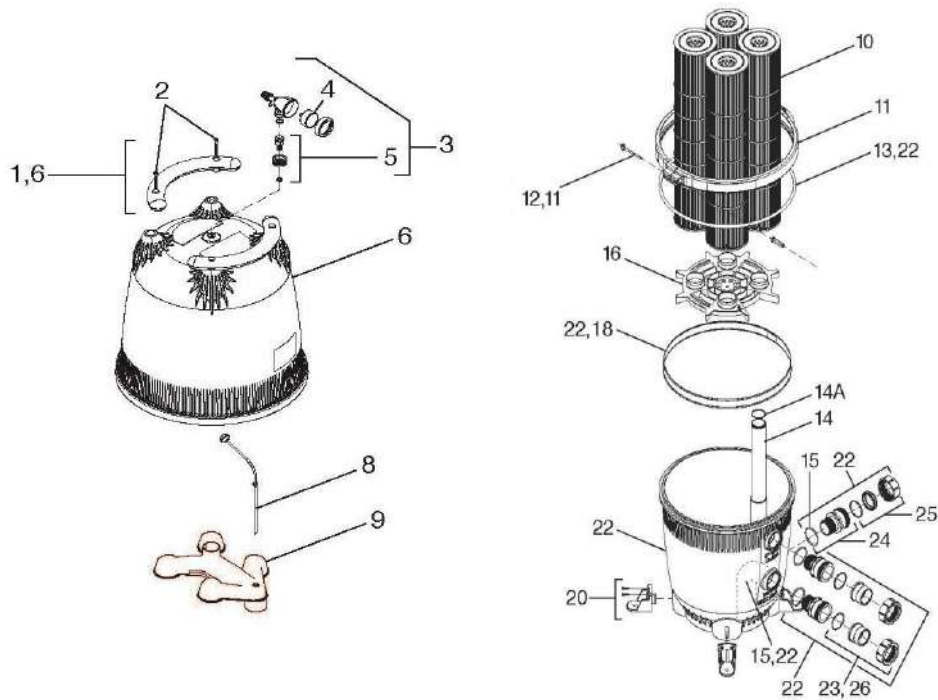

JANDY/ZODIAC - CARTRIDGE FILTER PARTS - CL SERIES CL340, CL460, CL580

ITEM PART NUMBER	KEY	PRINTED DESCRIPTION	RETAIL PRICE	QTY TO ORDER
PTS-R0357100	1	Handles, Top Large Filter Replacement Kit Set of 2	67.99	
PTS-R0359900	2	Handle Screws, Filter Replacement Kit Set of 4	24.99	
PTS-R0357200	3	Gauge/Air Release Valve Replacement Kit JS100-SM	70.99	
PTS-R0359600	4	Gauge, 0-60 PSI Replacement Kit JS100-SM	35.99	
PTS-R0552000	5	Adapter, Tank Replacement Kit	22.99	
PTS-R0357300	6	Body, Upper, Filter Replacement Kit CL580/DEL60	553.99	
PTS-R0554700	6	Body, Upper, Filter CL460, CL340, DEL48,	504.99	
PTS-R0357700	N/S	Spacer, Cartridge Plenum Replacement Kit	21.99	
PTS-R0358700	8	Breather Tube Assembly Replacement Kit	17.99	
PTS-R0357600	9	Manifold Assembly Cart. Filter, Replacement Kit	132.99	
PTS-R0357900	10	Cartridge, Filter 33", Replacement Kit 145 SF CL580 4 Required	240.99	
PTS-R0554600	10	Cartridge, Filter 460, Replacement Kit	190.99	
PTS-R0554500	10	Cartridge, Filter 340, Replacement Kit	163.99	
PTS-R0357400	11	Band Clamp, Filter Replacement Kit	337.99	
PTS-R0357500	12	Knob / Rod / Retainer Replacement Kit	85.99	
PTS-R0357800	13	O-Ring, Center Strap Replacement Kit	53.99	
PTS-R0555100	14	Tube/Elbow Assembly, Outlet Replacement Kit CL460/CL340/DEL48	56.99	
PTS-R0792000	14A	Outlet Tube O-Ring, Filter	10.99	
PTS-R0358400	15	Elbow, Inlet, 90 Degree Replacement Kit	48.99	
PTS-R0358500	16	Support, Cartridge Filter Replacement Kit	91.99