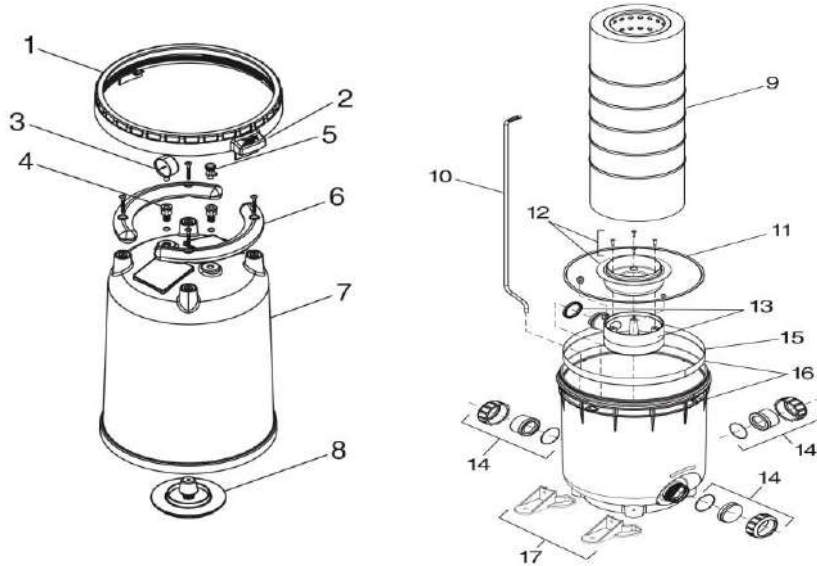

JANDY/ZODIAC - CARTRIDGE FILTER PARTS - CJ SERIES

ITEM PART NUMBER	KEY	PRINTED DESCRIPTION	RETAIL PRICE	QTY TO ORDER
PTS-R0557500	1	Assembly, Filter Locking Ring	141.99	
PTS-R0556900	3	Gauge, Pressure Replacement Kit	47.99	
PTS-R0557100	4	Gauge, Pressure Adapter CJ200/CJ250	15.99	
PTS-R0557200	5	Valve, Air Relief Replace	22.99	
PTS-R0557600	8	Assembly, Upper Bearing CJ200, CJ250	42.99	
PTS-R0557900	11	O-Ring,Tank Halves Replacement Kit CJ200 - CJ250	73.99	
PTS-R0461800	14	Universal Half Unions (3) and Drain Plug Cap 2"x2 1/2" (Set of 3)	102.99	
PTS-R0409900	15	Retaining Ring CJ Filter, Replacement Kit	111.99	
PTS-R0410000	16	Filter Bottom CJ250.	506.99	
PTS-R0558200	N/S	Half-Union And Drain Plug	106.99