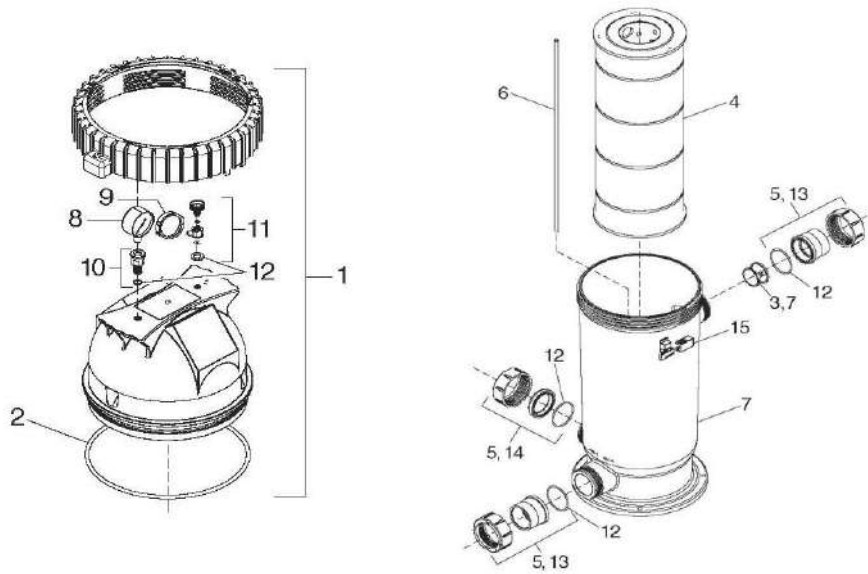

JANDY/ZODIAC - CARTRIDGE FILTER PARTS - CS SERIES CS100, CS150, CS200, CS250

ITEM PART NUMBER	KEY	PRINTED DESCRIPTION	RETAIL PRICE	QTY TO ORDER
PTS-R0461900	1	Top Housing Replacement Kit CS100/CS150	304.99	
PTS-R0462000	1	Top Housing Assembly Replacement Kit CS200/250	327.99	
PTS-R0462700	2	O-Ring, Tank Top CS Filter, Replacement Kit.	17.99	
PTS-R0462100	3	Inlet Diffuser and Locking Tab Replacement Kit.	39.99	
PTS-R0462200	4	Element Cartridge, CS100 SF Replacement Kit	150.99	
PTS-R0462300	4	Element Cartridge, CS150 SF Replacement Kit	211.99	
PTS-R0462400	4	Element Cartridge, CS 200 SF Replacement Kit	263.99	
PTS-R0462500	4	Element Cartridge, CS 250 SF Replacement Kit	326.99	
PTS-R0461800	5	Universal Half Unions (3) and Drain Plug Cap 2"x2 1/2" (Set of 3)	102.99	
PTS-R0462600	5	Tailpiece Cap and Union Nut Set R-Kit Set of 3	105.99	
PTS-R0462801	6	Breather Tube, Replacement Kit CS100/150 CS Filter	38.99	
PTS-R0462802	6	Breather Tube, Replacement Kit CS200/250, CS Filter	40.99	
PTS-R0462900	7	Bottom Housing Assembly CS Filter, Replacement Kit.	397.99	
PTS-R0556900	8	Gauge, Pressure Replacement Kit	47.99	
PTS-R0468200	9	Clean/Dirty Snap Ring Replacement Kit.	9.99	
PTS-R0557100	10	Gauge, Pressure Adapter CJ200/CJ250	15.99	
PTS-R0557200	11	Valve, Air Relief Replace	22.99	
PTS-R0466300	12	O-Ring Set, CS Filter Replacement Kit	46.99	
PTS-R0522900	13	Universal Half Union set of 1	29.99	
PTS-R0523000	14	Drain Cap Assembly Replacement Kit	27.99	
PTS-R0484100	15	Locking Tab, CS Filter Replacement Kit	33.99