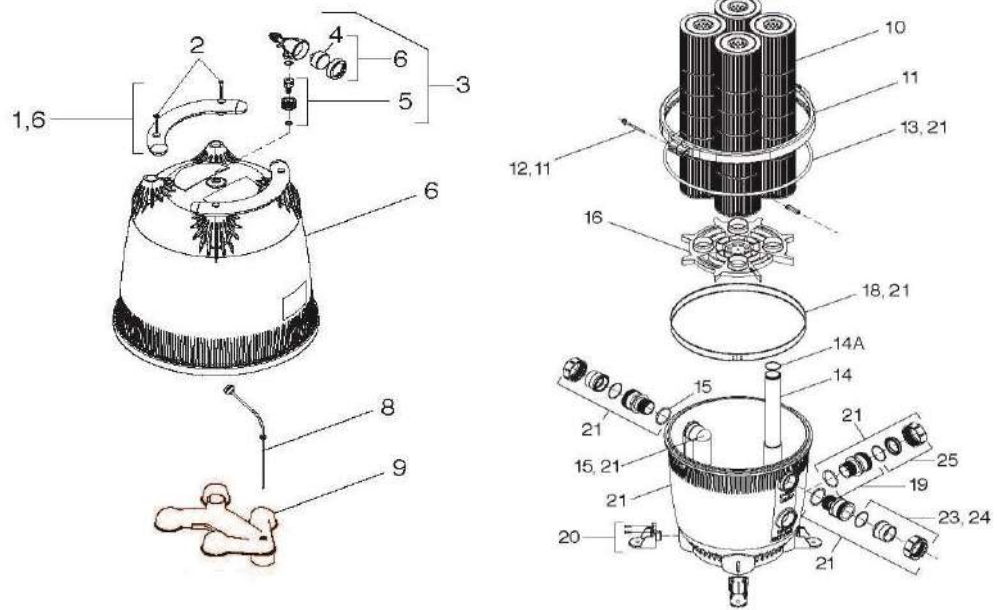

JANDY/ZODIAC - CARTRIDGE FILTER PARTS - CV SERIES CV340, CV460, CV580

ITEM PART NUMBER	KEY	PRINTED DESCRIPTION	RETAIL PRICE	QTY TO ORDER
PTS-R0357100	1	Handles, Top Large Filter Replacement Kit Set of 2	67.99	
PTS-R0359900	2	Handle Screws, Filter Replacement Kit Set of 4	24.99	
PTS-R0357200	3	Gauge/Air Release Valve Replacement Kit JS100-SM	70.99	
PTS-R0359600	4	Gauge, 0-60 PSI Replacement Kit JS100-SM	35.99	
PTS-R0552000	5	Adapter, Tank Replacement Kit	22.99	
PTS-R0357300	6	Body, Upper, Filter Replacement Kit CL580/DEL60	553.99	
PTS-R0554700	6	Body, Upper, Filter CL460, CL340, DEL48,	504.99	
PTS-R0357700	N/S	Spacer, Cartridge Plenum Replacement Kit	21.99	
PTS-R0358700	8	Breather Tube Assembly Replacement Kit	17.99	
PTS-R0357600	9	Manifold Assembly Cart. Filter, Replacement Kit	132.99	
PTS-R0357900	10	Cartridge, Filter 33", Replacement Kit 145 SF CL580 4 Required	240.99	
PTS-R0554600	10	Cartridge, Filter 460, Replacement Kit	190.99	
PTS-R0554500	10	Cartridge, Filter 340, Replacement Kit	163.99	
PTS-R0357400	11	Band Clamp, Filter Replacement Kit	337.99	
PTS-R0357500	12	Knob / Rod / Retainer Replacement Kit	85.99	
PTS-R0357800	13	O-Ring, Center Strap Replacement Kit	53.99	
PTS-R0555100	14	Tube/Elbow Assembly, Outlet Replacement Kit CL460/CL340/DEL48	56.99	
PTS-R0792000	14A	Outlet Tube O-Ring, Filter	10.99	
PTS-R0358400	15	Elbow, Inlet, 90 Degree Replacement Kit	48.99	
PTS-R0358500	16	Support, Cartridge Filter Replacement Kit	91.99	
PTS-R0358000	N/S	O-Ring Kit Filter Replacement Kit	25.99	
PTS-R0405200	18	Ring, Retaining, Large Filter, Replacement Kit	97.99	