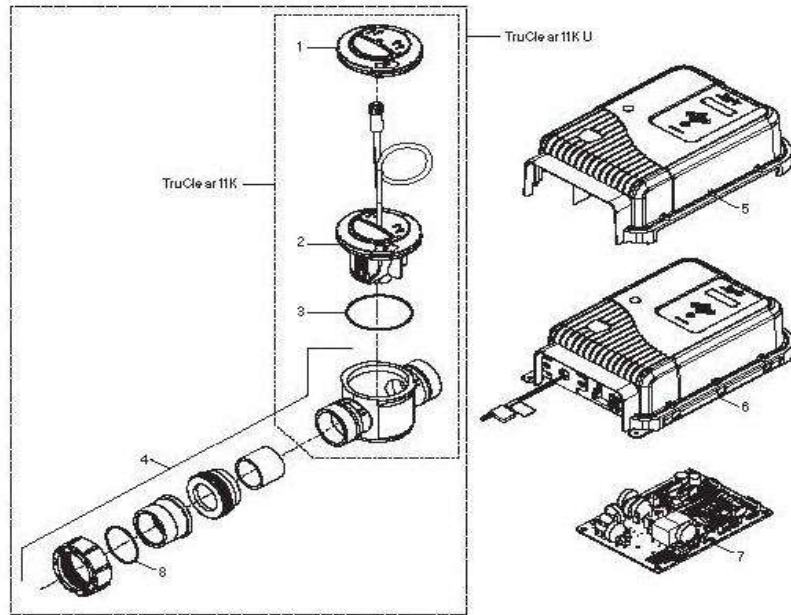

# JANDY/ZODIAC - SANITIZER PARTS - TRUCLEAR SALT CHLORINATOR TRUCLEAR11K, TRUCLEAR11KU

TruClear® Salt Chlorinator  
Part# TRUCLEAR11K, TRUCLEAR11KU

ITEM PART NUMBER	KEY	PRINTED DESCRIPTION	RETAIL PRICE	QTY TO ORDER
PTS-R0621900	1	TruClear Winterizing Cap	64.99	
ATC-R0693900	2	TruClear Replacement Cell	499.00	
PTS-R0694100	3	TruClear O-ring, Replacement	8.99	
PTS-R0694000	4	TruClear Housing, Replacement	183.99	
PTS-R0663800	5	TruClear Power Pack Cover, Replacement	462.99	
PTS-R0802200	6	TruClear Power Pack (Dual Voltage/RS485), Replacement	834.99	
PTS-R0802300	7	TruClear PCB (Dual Voltage/RS485), Replacement	553.99	
PTS-R0449200	8	O-Ring, Tail Piece, Phpf/Phpm, Mhpm	6.99	
PTS-R0609700	N/S	Transformer Assembly, Truclear	141.99	
PTS-R0802400	N/S	Transformer Assembly (Dual Voltage/RS485), TruClear	141.99	
PTS-R0609400	N/S	Cover Screw Set, TruClear	11.99	
PTS-R0840300	N/S	TruClear Cable Cell Side Assy, Replacement	106.99	