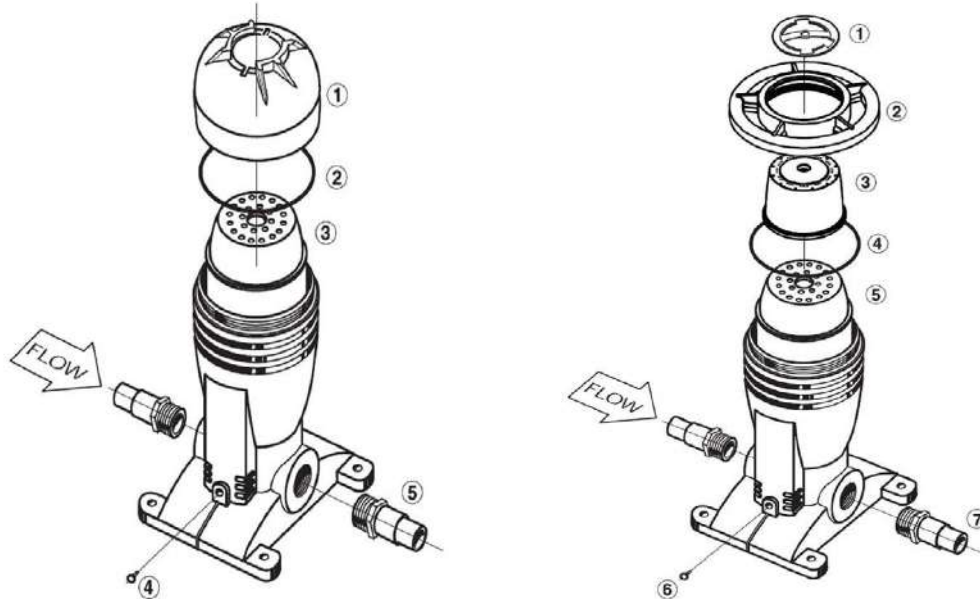

**JANDY/ZODIAC - SANITIZER PARTS - NATURE2 VINYL CLARITEC VESSEL
& NATURE2 CONCRETE VESSEL (DISCONTINUED)**

ITEM PART NUMBER	KEY	PRINTED DESCRIPTION	RETAIL PRICE	QTY TO ORDER
NATURE2 VINYL				
PTS-W15250	1	Nature2 Cap, "A" Style, Gray	73.99	
PTS-W13061	2	O Ring, Vessel/1 Piece Cap	14.99	
PTS-W13042	4	Drain Plug, Winter Tp3 - 1/4"	3.99	
PTS-W13002	5	Adapters, Hose 1.5" X 1.2"	12.99	
NATURE2 CONCRETE				
PTS-W13042	6	Drain Plug, Winter Tp3 - 1/4"	3.99	
PTS-W13002	7	Adapters, Hose 1.5" X 1.2"	12.99