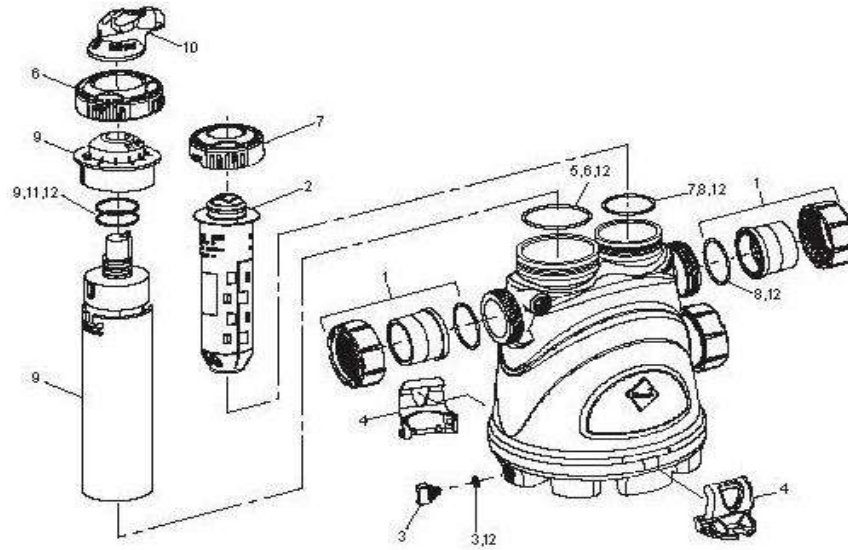

JANDY/ZODIAC - SANITIZER PARTS - NATURE2 FUSION INGROUND

Nature2 Fusion Inground
Part# FUSIONC

ITEM PART NUMBER	KEY	PRINTED DESCRIPTION	RETAIL PRICE	QTY TO ORDER
PTS-R0449000	1	Tailpiece W/ Union Nut (Set Of 2), Polymer, All	51.99	
ATC-50002000	2	FUSION 130K CARTRIDGE, CANADA	149.00	
PTS-R0446000	3	Heat Exchanger Drain Plug (2) ,Polymer, Model All, LRZE/LRZM, FHP, VS-FHP	8.99	
PTS-R0586300	5	Nature2 Fusion/Vision Pro Tri-Lobe O-Ring 3.8" I.D. X .25 Thick 1/PK	13.99	
PTS-R0502300	6	Zodiac Nature2 Large Collar And O-Ring Fusion, Replacement Kit	45.99	
PTS-R0502400	7	Zodiac Nature2 Small Collar And O-Ring, Fusion Replacement Kit	19.99	
PTS-R0449200	8	O-Ring, Tail Piece, Phpf/Phpm, Mhpm	6.99	
PTS-R0502600	9	Zodiac Nature2 Tab Feeder Assembly Fusion Replacement Kit	86.99	
PTS-R0586300	11	Nature2 Fusion/Vision Pro Tri-Lobe O-Ring 3.8" I.D. X .25 Thick 1/PK	13.99	
PTS-R0502500	12	Zodiac Nature2 Vision Pro O-Ring Kit	74.99