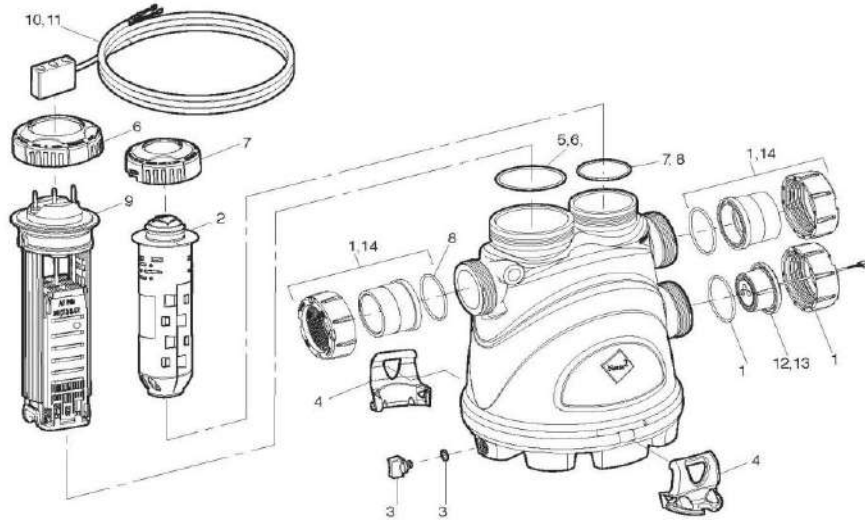

JANDY/ZODIAC - SANITIZER PARTS - NATURE2 FUSION SOFT

Nature2 Fusion Soft
Part#: FSOFT1400C

ITEM PART NUMBER	KEY	PRINTED DESCRIPTION	RETAIL PRICE	QTY TO ORDER
PTS-R0452100	1	Union/Tailpiece Kit, 3-Port Cell, 2"-2.5" Universal Union	58.99	
ATC-50002000	2	FUSION 130K CARTRIDGE, CANADA	149.00	
PTS-R0446000	3	Heat Exchanger Drain Plug (2) ,Polymer, Model All, LRZE/LRZM, FHP, VS-FHP	8.99	
PTS-R0586300	5	Nature2 Fusion/Vision Pro Tri-Lobe O-Ring 3.8" I.D. X .25 Thick 1/PK	13.99	
PTS-R0502300	6	Zodiac Nature2 Large Collar And O-Ring Fusion, Replacement Kit	45.99	
PTS-R0502400	7	Zodiac Nature2 Small Collar And O-Ring, Fusion Replacement Kit	19.99	
PTS-R0586400	8	Nature2 Fusion/Vision Pro Collar O-Ring Kit 1/PK	5.99	
ATC-R0503000	9	Zodiac Nature2 Fusion Soft 1400 Replacement Cell With O-Ring	745.99	
PTS-R0402800	10	16? Cord, DC, AquaPure/PureLink Cell	136.99	
PTS-R0476300	11	AquaPure DC Cable, With 25' Cable	176.99	
PTS-R0452501	12	Port Sensor Kit with O-Ring	484.99	
PTS-R0476400	13	Sensor, 3-Port AquaPure With 25' Cable	509.99	
PTS-R0449000	14	Tailpiece W/ Union Nut (Set Of 2), Polymer, All	51.99