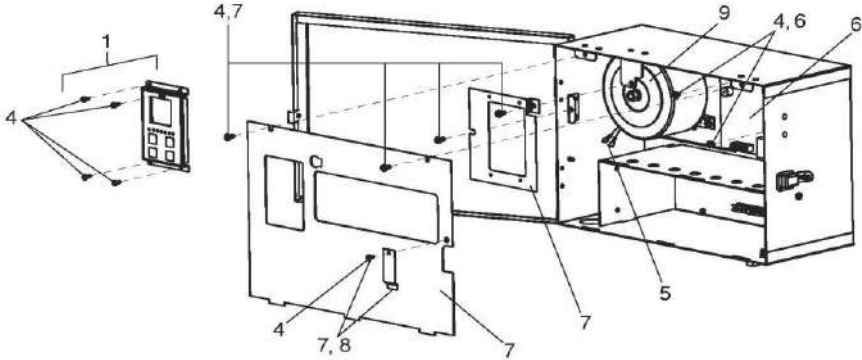

JANDY/ZODIAC - SANITIZER PARTS - APUREM, FUSIONM

ITEM PART NUMBER	KEY	PRINTED DESCRIPTION	RETAIL PRICE	QTY TO ORDER
PTS-R0467400	1	User Interface, Next Gen. Assy Purelink, Replacement Kit.	590.99	
PTS-R0467700	2	Bezel Plates Purelink Replace Front User Interface Style With Knock-Out	161.99	
PTS-R0467800	4	Hardware, Purelink Front User Interface Style	52.99	
PTS-R0447500	5	DC Harness Extension Purelink, Replacement Kit	47.99	
PTS-R0467600	6	Power Interface, Next Gen Aquapure/PureLink Large Backboard	199.99	
PTS-R0481400	9	Transformer, 115/230V, 6A, 301/601 (Old Part # T1005)	500.99