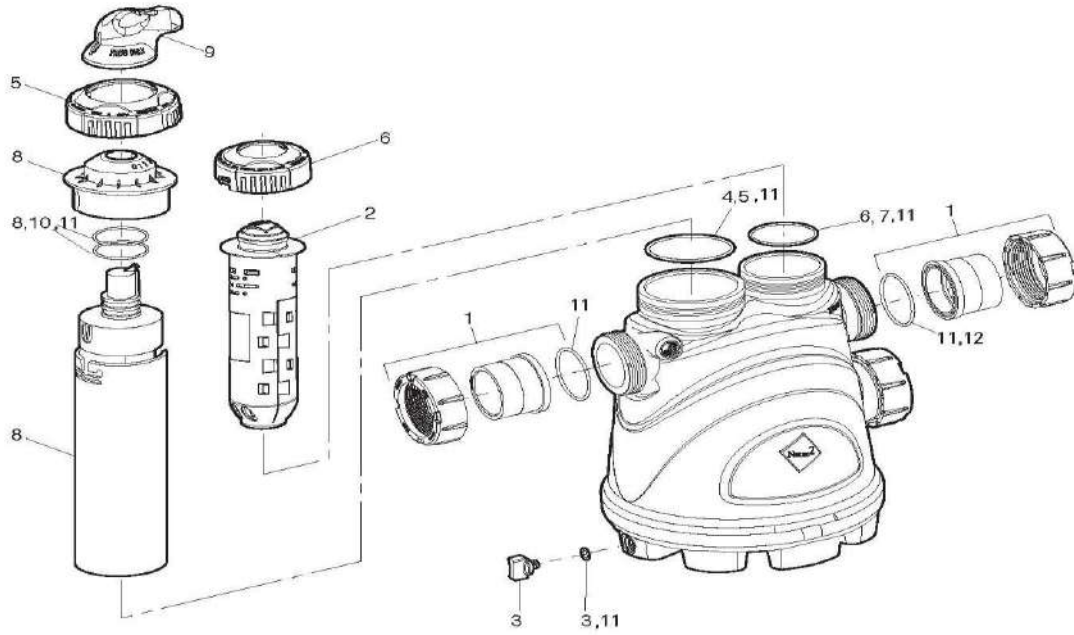

JANDY/ZODIAC - SANITIZER PARTS - NATURE2 VISION PRO

ITEM PART NUMBER	KEY	PRINTED DESCRIPTION	RETAIL PRICE	QTY TO ORDER
PTS-R0449000	1	Tailpiece W/ Union Nut (Set Of 2), Polymer, All	51.99	
PTS-R0446000	3	Heat Exchanger Drain Plug (2) ,Polymer, Model All, LRZE/LRZM, FHP, VS-FHP	8.99	
PTS-R0586300	4	Nature2 Fusion/Vision Pro Tri-Lobe O-Ring 3.8" I.D. X .25 Thick 1/PK	13.99	
PTS-R0502300	5	Zodiac Nature2 Large Collar And O-Ring Fusion, Replacement Kit	45.99	
PTS-R0502400	6	Zodiac Nature2 Small Collar And O-Ring, Fusion Replacement Kit	19.99	
PTS-R0586400	7	Nature2 Fusion/Vision Pro Collar O-Ring Kit 1/PK	5.99	
PTS-R0502600	8	Zodiac Nature2 Tab Feeder Assembly Fusion Replacement Kit	86.99	
PTS-R0586200	10	Nature2 Fusion/Vision Pro Tab Feeder O-Ring Kit 2/PK	4.99	
PTS-R0502500	11	Zodiac Nature2 Vision Pro O-Ring Kit	74.99	
PTS-R0449200	12	O-Ring, Tail Piece, Phpf/Phpm, Mhpm	6.99