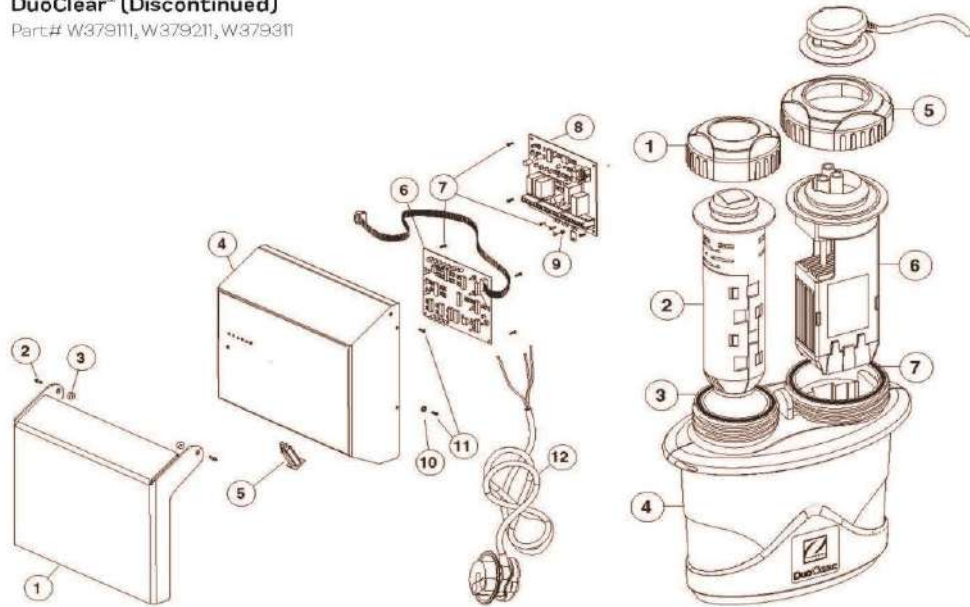

JANDY/ZODIAC - SANITIZER PARTS - DUOCLEAR (DISCONTINUED) W379111, W379211, W379311

DuoClear® (Discontinued)

Part# W379111, W379211, W379311

ITEM PART NUMBER	KEY	PRINTED DESCRIPTION	RETAIL PRICE	QTY TO ORDER
PTS-W000351	7	M3 X 8Mm Screw	0.99	
PTS-W082441	8A	Zodiac DuoClear Power PCB Assembly	334.99	
PTS-W000651	9	Zodiac Insulation Mounted Kit T0220	10.99	
DUOCLEAR VESSEL				
PTS-W042071	1	Zodiac DuoClear Nature2 Locking Ring	34.99	
ATC-W28003	2A	DUOCLEAR 60K CARTRIDGE CAN	149.00	
ATC-W28004	2B	DUOCLEAR 130K CARTRIDGE CAN	149.00	
ATC-W28005	2C	DUOCLEAR 200K CARTRIDGE CAN	149.00	
PTS-W151201	3	Zodiac DuoClear Nature2 O-Ring	8.99	
PTS-W042233	4	Zodiac DuoClear Vessel	584.99	
PTS-W151211	7	Zodiac Electrode O-Ring	8.99	
PTS-W043021	N/S	Zodiac DuoClear Union, 2" Collar	5.99	
PTS-W043041	N/S	Zodiac DuoClear Union, 2" Male	12.99	
PTS-W150051	N/S	Zodiac O-Ring, DuoClear Union	5.99	
PTS-W043012	N/S	Zodiac DuoClear Union	20.99