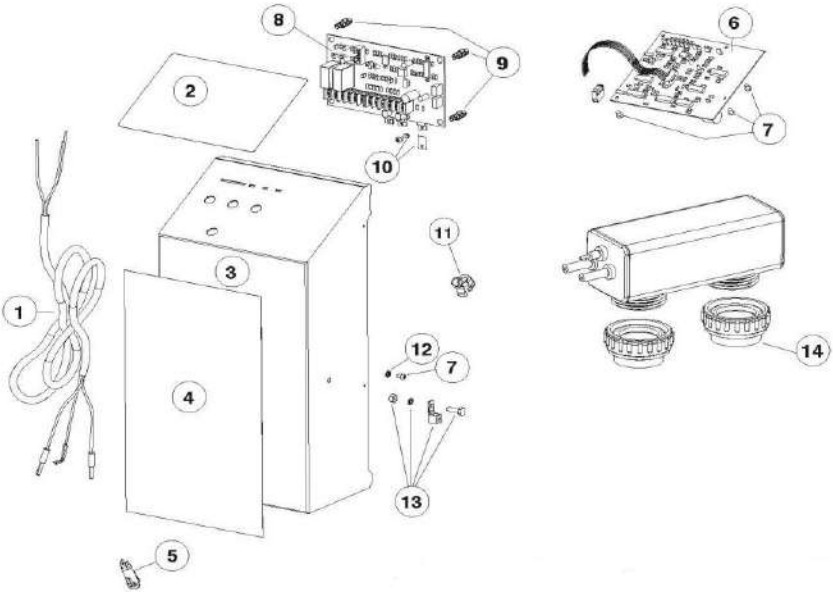

JANDY/ZODIAC - SANITIZER PARTS - LM2 SERIES SALT WATER CHLORINATOR (DISCONTINUED)

LM2 Series Salt Chlorinator (Discontinued)

ITEM PART NUMBER	KEY	PRINTED DESCRIPTION	RETAIL PRICE	QTY TO ORDER
PTS-W111071	5	Zodiac Circuit Breaker X28-Xq1A02 Potter	43.99	
PTS-W000351	7	M3 X 8Mm Screw	0.99	
PTS-W222091	8	Zodiac Power PCB Assembly, 8Amp Purch LM2	332.99	
PTS-W001091	9	Black PCB Standoff	7.99	
PTS-W000651	10	Zodiac Insulation Mounted Kit T0220	10.99	
PTS-R0737200	14	LM2 Union Set	11.99	
PTS-W150131	N/S	Zodiac LM2 O-Ring	5.99	
REPLACEMENT CELLS				
ATC-W202221		Cell, Aboveground Model Canada	479.00	
ATC-W202032		Cell, Lm2-15 Canada Version	499.00	
ATC-W202052		Cell, Lm2-24 Canada Version	619.00	
ATC-W202072		Cell, Lm2-40 Canada Version	429.00