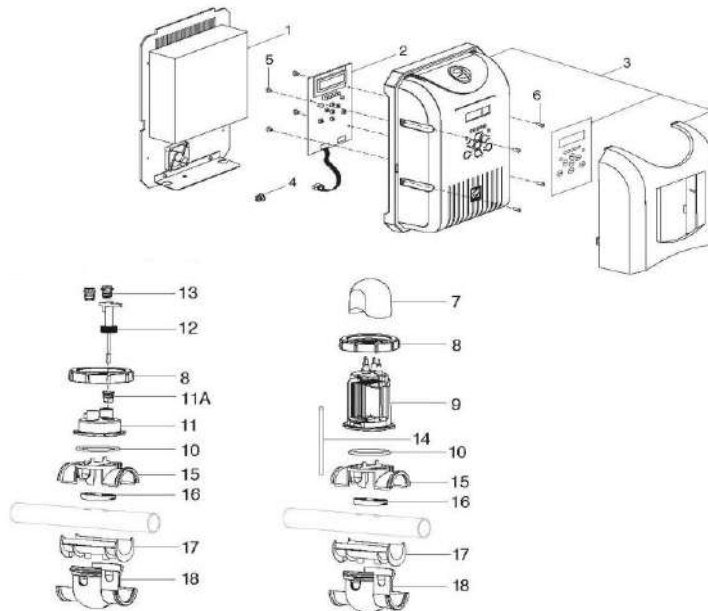

JANDY/ZODIAC - SANITIZER PARTS - AQUAPURE EI SERIES (DISCONTINUED) APURE35C, APURE35PLGC

AquaPure® Ei™ Series Salt Chlorinator (Discontinued)

Part# APURE35C, APURE35PLGC

ITEM PART NUMBER	KEY	PRINTED DESCRIPTION	RETAIL PRICE	QTY TO ORDER
POWER PACK REPLACEMENT PARTS				
PTS-R0512100	1	POWER PCB ASSEMBLY, APURE Ei, REPLACEMENT KIT.	551.99	
PTS-R0512300	2	CONTROL PCB ASSEMBLY, APURE Ei, REPLACEMENT KIT.	314.99	
PTS-R0768100	4	EI Cell Cable Cord Grip	5.99	
CELL REPLACEMENT PARTS				
PTS-R0768001	7	Ei Cell Cap	30.99	
PTS-R0768200	8	Ei Locking Collar	22.99	
ATC-R0511400	9	Electrode, Replacement Kit APURE Ei 35	382.99	
PTS-R0738500	10	Ei Main O-Ring x1	5.99	
PTS-R0785400	11	EI Sensor Pod Cap	30.99	
PTS-R0797400	11A	Flow Switch Adapter	5.99	
PTS-R0737500	12	Flow Switch Assembly Spares	233.99	
PTS-R0740500	13	Ei Pod Screw Cap x2	11.99	
PTS-R0524100	14	Breather Tube, Electrode Apure Ei, Replacement Kit	17.99	
PTS-R0767900	15	Ei Clamp Top Rkit	14.99	
PTS-R0767800	16	Ei Pod Gasket	11.99	
PTS-R0770200	17	Ei Pipe Adapter	10.99	
PTS-R0768400	18	Ei Clamp Bottom	18.99	
PTS-R0769800	N/S	EI Pod Cap Screw Oring	9.99	
PTS-R0769900	N/S	Ei Locking Collar Tool	21.99	
PTS-R0770100	N/S	Ei Winterizing Cap	30.99	
PTS-R0519800	N/S	Adapter, Ei to Goldline G, REPLACEMENT KIT. Fitting Replacement Kit	58.99