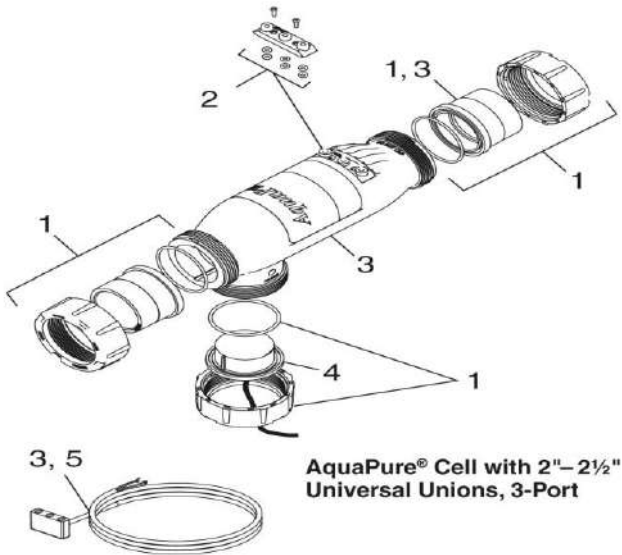

**JANDY/ZODIAC - SANITIZER PARTS - AQUAPURE® 3-PORT CELL 2"-2½" UNIVERSAL UNIONS**

ITEM PART NUMBER	KEY	PRINTED DESCRIPTION	RETAIL PRICE	QTY TO ORDER
PTS-R0452100	1	Union/Tailpiece Kit, 3-Port Cell, 2"-2.5" Universal Union	58.99	
PTS-R0452200	2	O-Rings/Terminal Adapter Kit, 3-Port Cell	10.99	
ATC-PLC1400C	3	JPS Aquapure Cell Kit, 14 Blade, 3-Port W/ 2"-2.5" PVC Universal Unions, Slotted Sensor, 16' DC Cable	999.00	
PTS-R0452501	4	Port Sensor Kit with O-Ring	484.99	
PTS-R0476400	4	Sensor, 3-Port AquaPure With 25' Cable	509.99	
PTS-R0402800	5	16' Cord, DC, AquaPure/PureLink Cell	136.99	
PTS-R0476300	5	AquaPure DC Cable, With 25' Cable	176.99	
PTS-SP3P	N/S	Spool Piece / Cleaning Kit, 3 3-Port Cells	175.99	