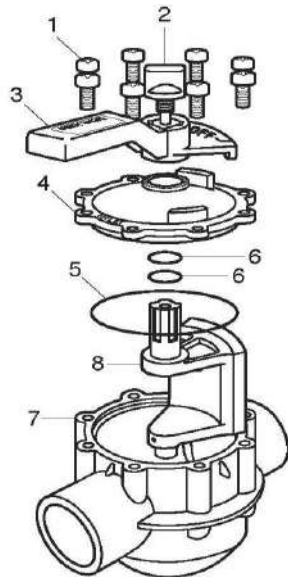

**JANDY/ZODIAC - VALVE PARTS - NEVER LUBE STANDARD DIVERTER
(1 1/2"-2"/2"-2 1/2" 3-PORT) 4715, 4717**

ITEM PART NUMBER	KEY	PRINTED DESCRIPTION	CDN DEALER COST	RETAIL PRICE	QTY TO ORDER
PTS-R0547600	1	Screw Kit 14 x 3/4" , 8/PK	6.98	12.99	
PTS-R0486900	2	Jandy Valve Knob, Black, Replacement Kit	7.61	13.99	
PTS-R0487200	3	Jandy Black Valve Handle, Replacement Kit.	16.02	28.99	
PTS-4606	4	Valve Cover, 3-Port, CPVC Black, Replacement Kit.	6.53	11.99	
PTS-1132	5	O-Ring, Size 2-151, Buna-N Replacement Kit	4.19	7.99	
PTS-R0487100	6	O-ring, Size 2-116, Buna-N, Replacement Kit	1.87	2.99	
PTS-4720	8	Diverter Kit	48.88	88.99	

**JANDY/ZODIAC - VALVE PARTS - CHECK VALVE (1 1/2"-2"/2-2 1/2")
7235, 7305, 7511, 7512**

ITEM PART NUMBER	KEY	PRINTED DESCRIPTION	CDN DEALER COST	RETAIL PRICE	QTY TO ORDER
PTS-7056	1	Flapper Check Valve Kit.	36.15	65.99	
PTS-1132	2	O-Ring, Size 2-151, Buna-N Replacement Kit	4.19	7.99	
PTS-R0547600	3	Screw Kit 14 x 3/4" , 8/PK	6.98	12.99	

**JANDY/ZODIAC - VALVE PARTS - NEVER LUBE STANDARD DIVERTER
(1 1/2"-2"/2"-2 1/2" 2-PORT) 4724, 4716**

ITEM PART NUMBER	KEY	PRINTED DESCRIPTION	CDN DEALER COST	RETAIL PRICE	QTY TO ORDER
PTS-R0547600	1	Screw Kit 14 x 3/4" , 8/PK	6.98	12.99	
PTS-R0486900	2	Jandy Valve Knob, Black, Replacement Kit	7.61	13.99	
PTS-R0487200	3	Jandy Black Valve Handle, Replacement Kit.	16.02	28.99	
PTS-4734	4	Cover 2 Port (Black)	16.02	28.99	
PTS-1132	5	O-Ring, Size 2-151, Buna-N Replacement Kit	4.19	7.99	
PTS-R0487100	6	O-ring, Size 2-116, Buna-N, Replacement Kit	1.87	2.99	
PTS-4720	8	Diverter Kit	48.88	88.99	