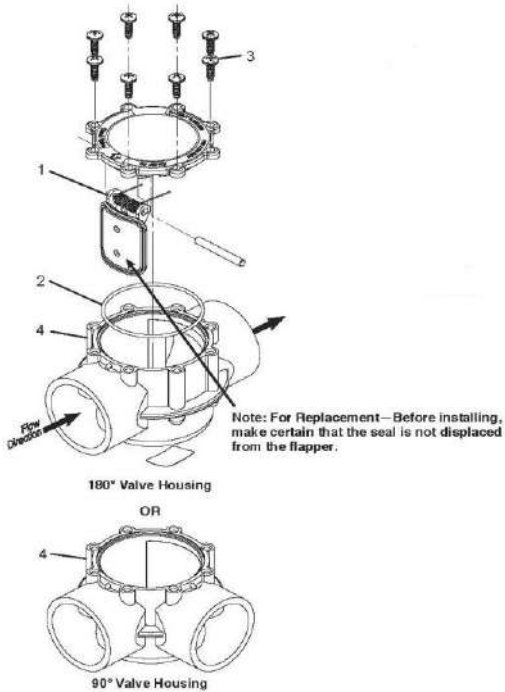

**JANDY/ZODIAC - VALVE PARTS - NEVER LUBE STANDARD DIVERTER
(1 1/2"-2"/2"-2 1/2" 3-PORT) 4715, 4717**

ITEM PART NUMBER	KEY	PRINTED DESCRIPTION	CDN DEALER COST	RETAIL PRICE	QTY TO ORDER
PTS-R0547600	1	Screw Kit 14 x 3/4" , 8/PK	6.98	12.99	
PTS-R0486900	2	Jandy Valve Knob, Black, Replacement Kit	7.61	13.99	
PTS-R0487200	3	Jandy Black Valve Handle, Replacement Kit.	16.02	28.99	
PTS-4606	4	Valve Cover, 3-Port, CPVC Black, Replacement Kit.	6.53	11.99	
PTS-1132	5	O-Ring, Size 2-151, Buna-N Replacement Kit	4.19	7.99	
PTS-R0487100	6	O-ring, Size 2-116, Buna-N, Replacement Kit	1.87	2.99	
PTS-4720	8	Diverter Kit	48.88	88.99	

**JANDY/ZODIAC - VALVE PARTS - CHECK VALVE (1 1/2"-2"/2-2 1/2")
7235, 7305, 7511, 7512**

ITEM PART NUMBER	KEY	PRINTED DESCRIPTION	CDN DEALER COST	RETAIL PRICE	QTY TO ORDER
PTS-7056	1	Flapper Check Valve Kit.	36.15	65.99	
PTS-1132	2	O-Ring, Size 2-151, Buna-N Replacement Kit	4.19	7.99	
PTS-R0547600	3	Screw Kit 14 x 3/4" , 8/PK	6.98	12.99	

**JANDY/ZODIAC - VALVE PARTS - NEVER LUBE STANDARD DIVERTER
(1 1/2"-2"/2"-2 1/2" 2-PORT) 4724, 4716**

ITEM PART NUMBER	KEY	PRINTED DESCRIPTION	CDN DEALER COST	RETAIL PRICE	QTY TO ORDER
PTS-R0547600	1	Screw Kit 14 x 3/4" , 8/PK	6.98	12.99	
PTS-R0486900	2	Jandy Valve Knob, Black, Replacement Kit	7.61	13.99	
PTS-R0487200	3	Jandy Black Valve Handle, Replacement Kit.	16.02	28.99	
PTS-4734	4	Cover 2 Port (Black)	16.02	28.99	
PTS-1132	5	O-Ring, Size 2-151, Buna-N Replacement Kit	4.19	7.99	
PTS-R0487100	6	O-ring, Size 2-116, Buna-N, Replacement Kit	1.87	2.99	
PTS-4720	8	Diverter Kit	48.88	88.99	