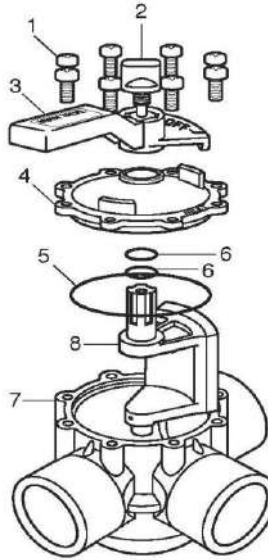

**JANDY/ZODIAC - VALVE PARTS - NEVER LUBE STANDARD DIVERTER
(1 1/2"-2"/2"-2 1/2" 3-PORT) 4715, 4717**

ITEM PART NUMBER	KEY	PRINTED DESCRIPTION	CDN DEALER COST	RETAIL PRICE	QTY TO ORDER
PTS-R0547600	1	Screw Kit 14 x 3/4" , 8/PK	6.98	12.99	
PTS-R0486900	2	Jandy Valve Knob, Black, Replacement Kit	7.61	13.99	
PTS-R0487200	3	Jandy Black Valve Handle, Replacement Kit.	16.02	28.99	
PTS-4606	4	Valve Cover, 3-Port, CPVC Black, Replacement Kit.	6.53	11.99	
PTS-1132	5	O-Ring, Size 2-151, Buna-N Replacement Kit	4.19	7.99	
PTS-R0487100	6	O-ring, Size 2-116, Buna-N, Replacement Kit	1.87	2.99	
PTS-4720	8	Diverter Kit	48.88	88.99	

**JANDY/ZODIAC - VALVE PARTS - CHECK VALVE (1 1/2"-2"/2-2 1/2")
7235, 7305, 7511, 7512**

ITEM PART NUMBER	KEY	PRINTED DESCRIPTION	CDN DEALER COST	RETAIL PRICE	QTY TO ORDER
PTS-7056	1	Flapper Check Valve Kit.	36.15	65.99	
PTS-1132	2	O-Ring, Size 2-151, Buna-N Replacement Kit	4.19	7.99	
PTS-R0547600	3	Screw Kit 14 x 3/4" , 8/PK	6.98	12.99	

**JANDY/ZODIAC - VALVE PARTS - NEVER LUBE STANDARD DIVERTER
(1 1/2"-2"/2"-2 1/2" 2-PORT) 4724, 4716**

ITEM PART NUMBER	KEY	PRINTED DESCRIPTION	CDN DEALER COST	RETAIL PRICE	QTY TO ORDER
PTS-R0547600	1	Screw Kit 14 x 3/4" , 8/PK	6.98	12.99	
PTS-R0486900	2	Jandy Valve Knob, Black, Replacement Kit	7.61	13.99	
PTS-R0487200	3	Jandy Black Valve Handle, Replacement Kit.	16.02	28.99	
PTS-4734	4	Cover 2 Port (Black)	16.02	28.99	
PTS-1132	5	O-Ring, Size 2-151, Buna-N Replacement Kit	4.19	7.99	
PTS-R0487100	6	O-ring, Size 2-116, Buna-N, Replacement Kit	1.87	2.99	
PTS-4720	8	Diverter Kit	48.88	88.99	