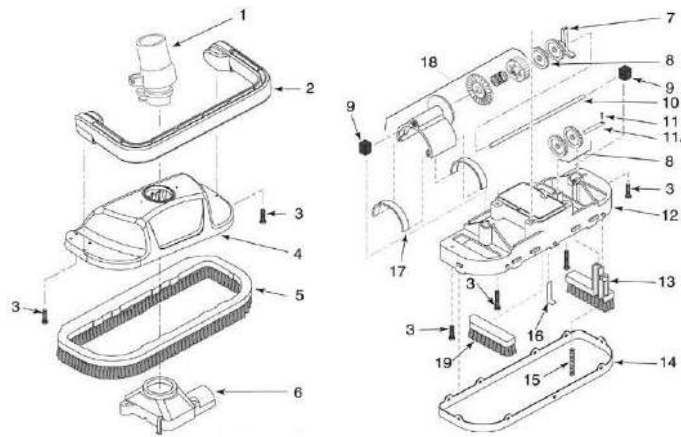

PENTAIR - CLEANER PARTS - KREEPY KRAULY GREAT WHITE

ITEM PART NUMBER	KEY	PRINTED DESCRIPTION	RETAIL PRICE	QTY TO ORDER
PTS-GW9012	1	SWVL ASY POOL CLNR	32.99	
PTS-360227	2	BUMPER GW9500	100.99	
PTS-GW9504	3	SCREW KIT GW9500	15.99	
PTS-GW9501	4	SHRD CLNR GW9500	179.99	
PTS-GW9505	5	BRUSH RING GW9500	122.99	
PTS-GW9506	6	OSC CHAMB CAP GW9500	51.99	
PTS-GW9507	7	CAM 3 LEG GW9500	36.99	
PTS-GW9509	8	GEAR IDLER KIT GW9500	36.99	
PTS-GW9512	9	BLOCK KIT GW9500	19.99	
PTS-GW9513	10	GW9500 LNG GEAR SHAFT SS	51.99	
PTS-GW9536	11/11A	REPAIR KIT PINNED JACK SHAFT/SET SCREW	18.99	
PTS-GW9535	12	LOWER BDY FOR GW9500	130.99	
PTS-GW9517	13	GW9500 LIFT BRUSH	41.99	
PTS-GW9508	14	SKIRT VAC GW9500	28.99	
PTS-GW9522	15	GW9500 LIFT BRUSH SPRNG	12.99	
PTS-GW9523	16	GW9500 RATCHET TAB SS	11.99	
PTS-GW9004	17	SEAL OSC POOL CLNR	15.99	
PTS-GW9503	18	OSC ASM KIT GW9500	169.99	
PTS-GW9013	19	BRUSH CNTR KIT GW9000	46.99	
PTS-GW9527	N/S	RATCHET TAB SVC KIT	20.99	
PTS-412000213	N/S	POOL CLNR REGULATOR KIT	69.99	
PTS-GW9015	N/S	CONE REDUCER POOL CLNR	25.99	
PTS-GW9019	N/S	HANDLE KIT POOL CLNR	13.99	
PTS-GW9530	N/S	VAC PORT DOOR FTG	67.99	
PTS-412000212	N/S	POOL CLNR FLO GA KIT	35.99	
PTS-412000130	N/S	HOSE 40FT SECTNL W/LEADR GRAY	296.99	
PTS-412000133	N/S	HSE KIT 20 1 1/2 M/F GRY GW POOL CLEANER	406.99	
PTS-412000134	N/S	HSE KIT 12 1 1/2 LEADER GRY GW POOL CLEANER	274.99	
PTS-777050200	N/S	ACC PKG GW9500 IG	102.99