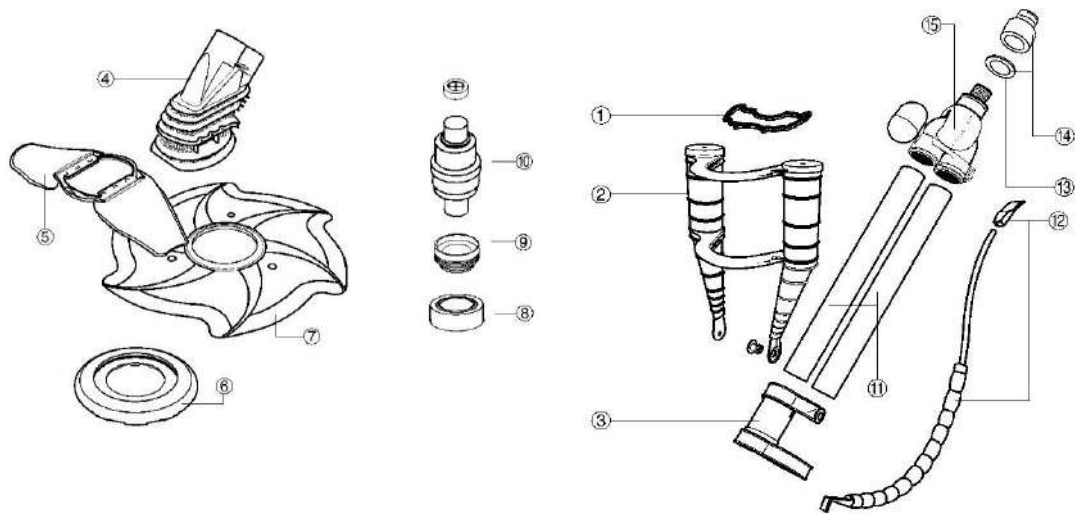

PENTAIR - CLEANER PARTS - KREEPY 2000

ITEM PART NUMBER	KEY	PRINTED DESCRIPTION	RETAIL PRICE	QTY TO ORDER
PTS-K12164	1	FLOAT RESTRICTOR KIT (285)	13.99	
PTS-K12157	2	DIVE FLOAT ASY KIT KK (285)	106.99	
PTS-K12158	3	WEIGHT HOLDER KIT KK (285)	89.99	
PTS-K12155	4	BODY MAIN KIT KK 297	418.99	
PTS-K12160	5	WING KIT KK (297)	55.99	
PTS-K12059	6	FOOT PAD KIT	43.99	
PTS-K12895	7	SEAL STARFISH KIT 285	152.99	
PTS-K12054	8	HOSE WEIGHT KIT (BLUE)	23.99	
PTS-K12079	9	ADPTR THREADD COMPRESSION VPII	13.99	
PTS-K12004	10	AUTO REG VLV WHT	111.99	
PTS-K12163	11A	DRIVE TUBE KIT KK (285)	28.99	
PTS-K12161	12	BMPR STRAP KIT KK 285/297	52.99	
PTS-K12087	13	SWVL BEARING WSHR KIT	7.99	
PTS-K12156C	14	KIT SWVL CONE & BEARING (297)	24.99	
PTS-K12156	15	KK SWVL HEAD ASY KIT (297)	96.99