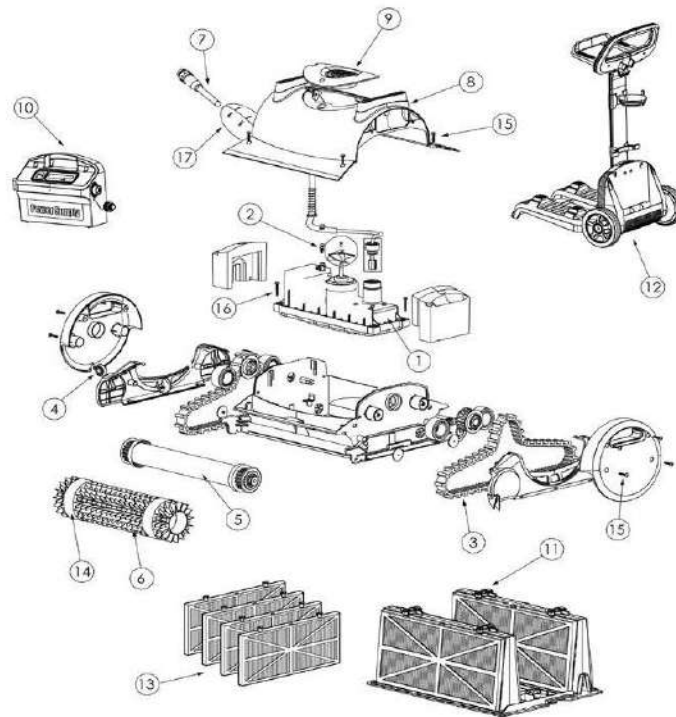

PENTAIR - CLEANER PARTS - PROWLER 820 CLEANER

ITEM PART NUMBER	KEY	PRINTED DESCRIPTION	RETAIL PRICE	QTY TO ORDER
PTS-360132	1	MTR 820 PROWLER RPLCMNT	996.99	
PTS-360131	2	IMPELLER PROWLER RPLC	38.99	
PTS-360133	3	TRACK TIMING PROWL RPLC	94.99	
PTS-360134	4	WHEEL SIDE PROWLER RPLC	17.99	
PTS-360135	5	TUBE WHEEL PROWLER RPLC	149.99	
PTS-360136	6	BRUSH PROWLER RPLC FOR 820/830	115.99	
PTS-360137	7	CABLE PROWLER RPLC	658.99	
PTS-360138	8	CASE 820 PROWLER RPLC	230.99	
PTS-360139	9	CVR IMP PROWLER RPLC	14.99	
PTS-360125	10	PS DYN RESET USA 2010	653.99	
PTS-360140	11	CART ASY PROWLER RPLC	322.99	
PTS-360141	12	KIT CADDY	285.99	
PTS-360123	13	FILTER SPRING MTC5/6 4 PCS	143.99	
PTS-360142	14	CLIMBING RING KIT PROWLER 820/830	184.99	
PTS-360143	15	SCR SM PROWLER RPLCMNT	20.99	
PTS-360144	16	SCR LRG PROWLER RPLCMNT	20.99	
PTS-360150	17	FLOAT PROWLER 820 RPLC	492.99	
PTS-360124	N/S	CARTRIDGE MTC5/6 MCC5/6	237.99	
PTS-360148	N/S	WONDERBRUSH PROWLER RPLC	602.99