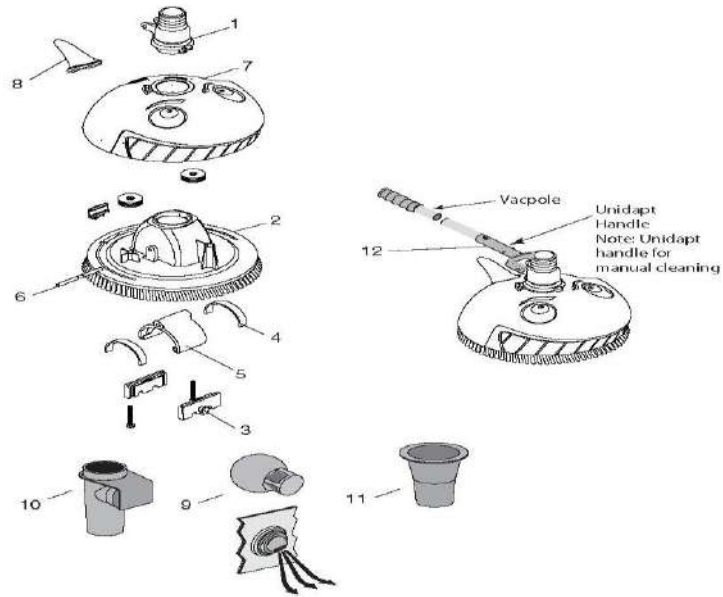

PENTAIR - CLEANER PARTS - KREEPY KRAULY LIL SHARK 2013 MODEL

ITEM PART NUMBER	KEY	PRINTED DESCRIPTION	RETAIL PRICE	QTY TO ORDER
PTS-GW9012	1	SWVL ASY POOL CLNR	32.99	
PTS-41100027	3	OSCILLATOR BMP	14.99	
PTS-GW9004	4	SEAL OSC POOL CLNR	15.99	
PTS-GW9003	5	OSC W/SEALS GW9000	100.99	
PTS-GW9002	6	GW9000 AXLE SHAFT	23.99	
PTS-371514Z	7	KIT COVER & TEETH	46.99	
PTS-371508Z	8	FIN RPLCMNT	4.99	
PTS-GW9014	9	DIRECTOR FLOW POOL CLNR	25.99	
PTS-GW9016	10	VAC ADJST ASY GW9000	73.99	
PTS-GW9015	11	CONE REDUCER POOL CLNR	25.99	
PTS-GW9019	12	HANDLE KIT POOL CLNR	13.99	
PTS-371526Z	N/S	KIT REPLACEMENT HOSE	163.99