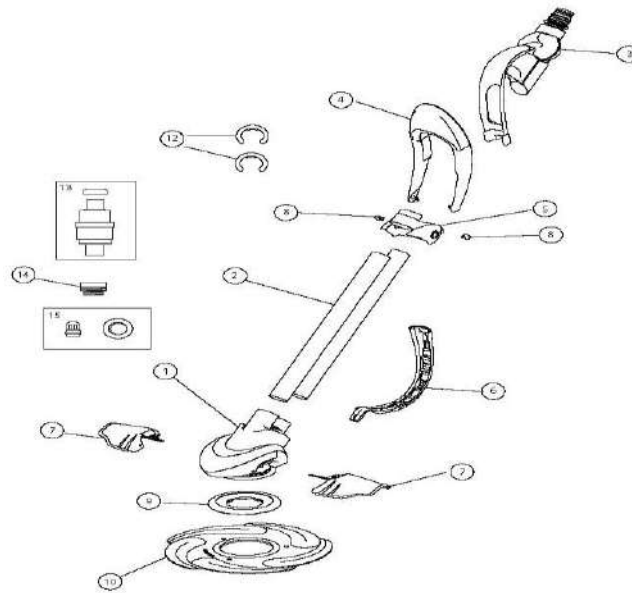

PENTAIR - CLEANER PARTS - KREEPY KRAULY 2013-PRESENT

ITEM PART NUMBER	KEY	PRINTED DESCRIPTION	RETAIL PRICE	QTY TO ORDER
PTS-370500Z	1	HSG MTR MAIN BDY RPLC	416.99	
PTS-370486Z	2	TUBE DRIVE RPLC	27.99	
PTS-370496Z	3	SWIVEL W/BMPR CLIP RPLC	82.99	
PTS-370497Z	4	FLOAT DRIVE RPLCMNT	93.99	
PTS-370498Z	5	HOLDER WEIGHT RPLCMNT	31.99	
PTS-370499Z	6	BUMPER RPLCMNT	44.99	
PTS-370492Z	7	WING RPLCMNT	54.99	
PTS-370482Z	8	RESTRICTR DRVE FLOAT RPL	13.99	
PTS-K12059	9	FOOT PAD KIT	43.99	
PTS-370478Z	10	SEAL NEW RPLC	146.99	
PTS-370483Z	N/S	SEAL PLEATED RPLC	146.99	
PTS-370494Z	12	WEIGHT HOSE RPLC	23.99	
PTS-K12004	13	AUTO REG VLV WHT	111.99	
PTS-K12079	14	ADPTR THREADD COMPRESSION VP II	13.99	
PTS-K121680	15	EYEBALL DIV KIT	11.99	
PTS-370524	N/S	HOSE SET 20 PK 40"	462.99	
PTS-370533	N/S	HOSE SET 12PK 32in	234.99	
PTS-370521	N/S	HOSE SET 12PK 40in	291.99	
PTS-370536Z	N/S	KIT HOSE 4" FEM/FEM SECTION BLUE VIPER	7.99