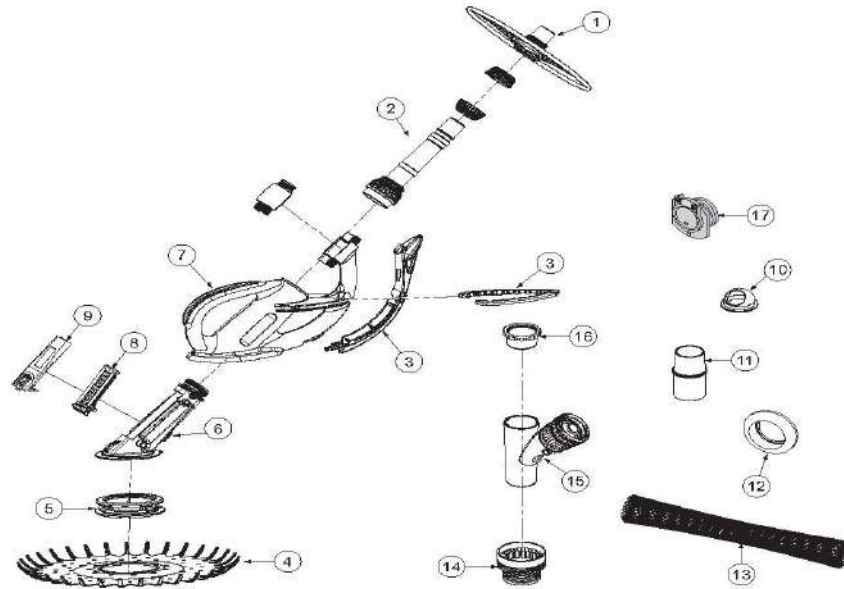

PENTAIR - CLEANER PARTS - KREEPY KRUISER (2012 - CURRENT)

ITEM PART NUMBER	KEY	PRINTED DESCRIPTION	RETAIL PRICE	QTY TO ORDER
PTS-K12458	1	WHEEL DEFLECTOR KRUISER	30.99	
PTS-K12444	2	SWIVEL KIT KK CLNR	111.99	
PTS-K12451	3	BUMPER KIT KK CLNR	63.99	
PTS-K12442	4	SEAL KIT KK CLNR	84.99	
PTS-K12450	5	KIT FOOTPAD KK CLNR	25.99	
PTS-K12443	6	INTERNALS KIT KK CLNR	93.99	
PTS-K12441	7	HSG KIT KK CLNR	166.99	
PTS-K12415	8	OSCILLATOR/RETRACTABLE MEMBER KIT KRUISER	41.99	
PTS-K12412	9	LID/LOCK KIT KRUISER	22.99	
PTS-412010236	10	DIV EYEBALL	0.99	
PTS-412000212	11	POOL CLNR FLO GA KIT	35.99	
PTS-370494Z	12	WEIGHT HOSE RPLC	23.99	
PTS-K12465	13	HOSE SLV PROTECTOR KIT KRUISER	9.99	
PTS-K12079	14	ADPTR THREADD COMPRESSION VPII	13.99	
PTS-412000214	15	REGULATOR KIT POOL CLNR W/FLOW INDICATOR	111.99	
PTS-K12500	17	SNAP LOCK KIT	78.99	
PTS-K01213	N/S	HOSE SET 12 PK 40IN	294.99	

PENTAIR - CLEANER PARTS - KREEPY KRUISER (2011 & PRIOR)

ITEM PART NUMBER	KEY	PRINTED DESCRIPTION	RETAIL PRICE	QTY TO ORDER
PTS-K12458	1	WHEEL DEFLECTOR KRUISER	30.99	
PTS-K12414	2	KIT NUT/PIPE/W SHR/PTFE WASHER KRUISER	27.99	
PTS-K12417	3	BUMPER SET HORIZONTAL/ VERTICAL KRUISER	31.99	
PTS-K12413	4	SEAL VACUUM 18"KIT KRUISER	135.99	
PTS-K12416	5	PAD FOOT KIT KRUISER	29.99	
PTS-K12411	6	HSG MAIN/SHAFT/WEIGHT/ FLOAT/INSERT KIT KRUISER	537.99	
PTS-K12415	7	OSCILLATOR/RETRACTABLE MEMBER KIT KRUISER	41.99	
PTS-K12412	8	LID/LOCK KIT KRUISER	22.99	
PTS-412010236	9	DIV EYEBALL	0.99	
PTS-412000212	10	POOL CLNR FLO GA KIT	35.99	
PTS-K12454	11	WEIGHT HOSE KRUISER 301C	22.99	
PTS-K12465	12	HOSE SLV PROTECTOR KIT KRUISER	9.99	
PTS-412000213	13/14	POOL CLNR REGULATOR KIT	69.99	
PTS-412000214	14/15	REGULATOR KIT POOL CLNR W/FLOW INDICATOR	111.99	
PTS-GW9530	16	VAC PORT DOOR FTG	67.99	