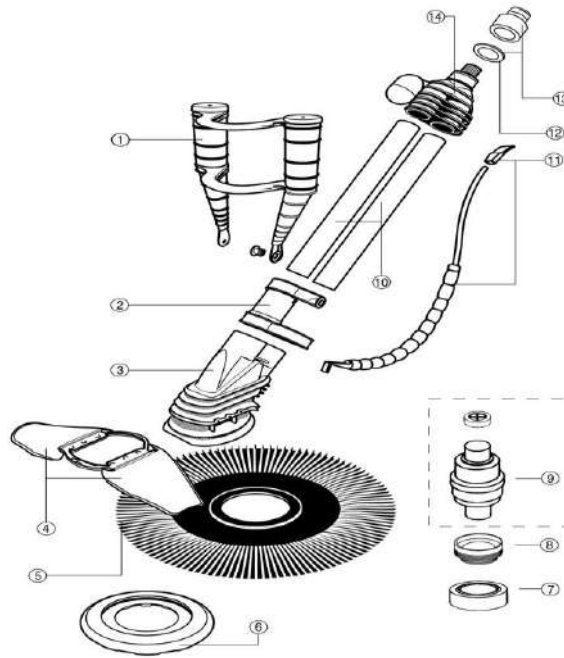

PENTAIR - CLEANER PARTS - KREEPY KRAULY (1994 - 1999)

ITEM PART NUMBER	KEY	PRINTED DESCRIPTION	RETAIL PRICE	QTY TO ORDER
PTS-K12157	1	DIVE FLOAT ASY KIT KK (285)	106.99	
PTS-K12158	2	WEIGHT HOLDER KIT KK (285)	89.99	
PTS-K12055	3	BODY MAIN KIT 1994	418.99	
PTS-K12160	4	WING KIT KK (297)	55.99	
PTS-K12896	5	SEAL PLEATED KIT BLUE UNIVERSAL 285	152.99	
PTS-K12059	6	FOOT PAD KIT	43.99	
PTS-K12054	7	HOSE WEIGHT KIT (BLUE)	23.99	
PTS-K12079	8	ADPTR THREADD COMPRESSION VP II	13.99	
PTS-412000214	9	REGULATOR KIT POOL CLNR W/FLOW INDICATOR	111.99	
PTS-K12163	10	DRIVE TUBE KIT KK (285)	28.99	
PTS-K12087	12	SWVL BEARING WSHR KIT	7.99	
PTS-K12156C	13	KIT SWVL CONE & BEARING (297)	24.99	
PTS-K12056C	14	CONE/BRG SWIVEL KIT	24.99