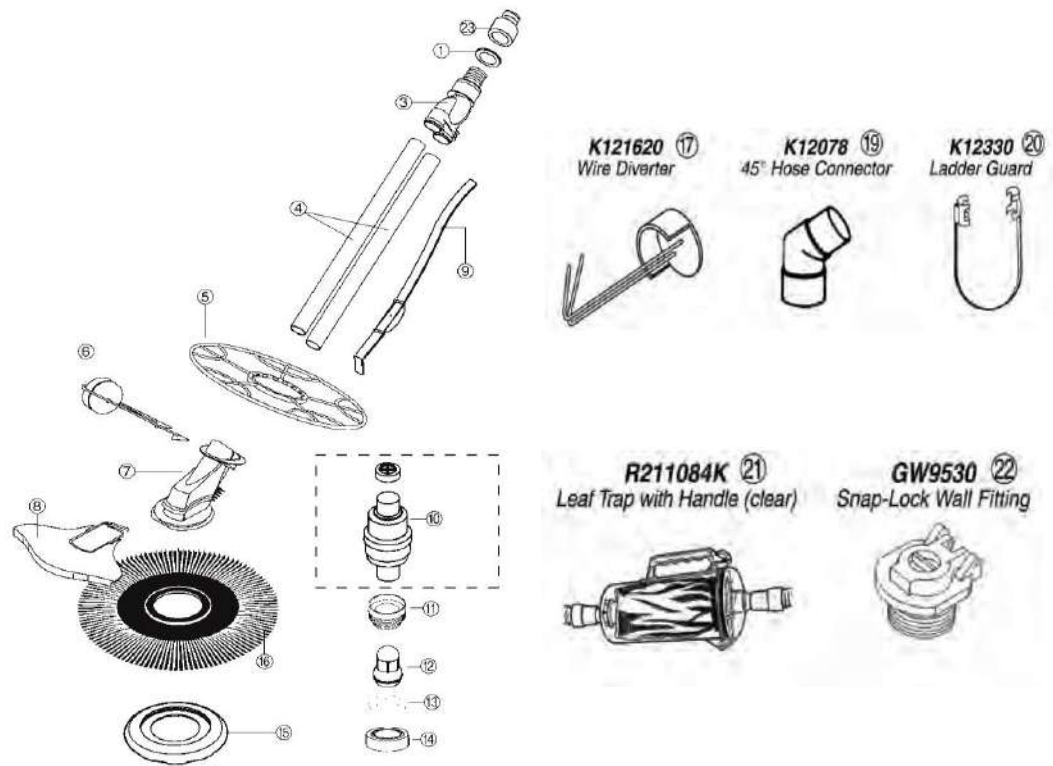

PENTAIR - CLEANER PARTS - KREEPY KADET

ITEM PART NUMBER	KEY	PRINTED DESCRIPTION	RETAIL PRICE	QTY TO ORDER
PTS-K12087	1	SWVL BEARING WSHR KIT	7.99	
PTS-K12653	2	SWIVEL HEAD KIT E-Z	74.99	
PTS-K12654DB	3	DRIVE TUBE KIT ROYAL BLUE	21.99	
PTS-K12658	4	GUIDE WHEEL KIT ROYAL BLUE	45.99	
PTS-K12656A	5	FLOAT ASY KIT KREEPY KADET COMPLETE	101.99	
PTS-K12661	6	SKIRT KIT KREEPY KADET	47.99	
PTS-K12655W	7	BUMPER STRAP KIT WHT W/WT ASY COMPLETE	52.99	
PTS-412000214	8	REGULATOR KIT POOL CLNR W/FLOW INDICATOR	111.99	
PTS-K12079	9	ADPTR THREADD COMPRESSION VP II	13.99	
PTS-K121680	10	EYEBALL DIV KIT	11.99	
PTS-K121683	11A	EYEBALL DIV RING KIT	6.99	
PTS-K12054	12	HOSE WEIGHT KIT (BLUE)	23.99	
PTS-K12059	13	FOOT PAD KIT	43.99	
PTS-K12667	14	SEAL PLEATED KIT DARK BLUE	152.99	
PTS-K121620	15	WIRE DIV KIT ASY COMPLETE	32.99	
PTS-K12078	1	CONNECTOR KIT 45 DEGREE V.P. II	22.99	
PTS-K12330	17	LADDER GUARD KIT SNAP LOCK COMPLETE	58.99	
PTS-R211084K	18	LEAFTRAP 186 SNGL KREEPY	127.99	
PTS-GW9530	19	VAC PORT DOOR FTG	67.99	
PTS-K12653C	N/S	SWIVEL CONE AND BEARING KIT E-Z	10.99