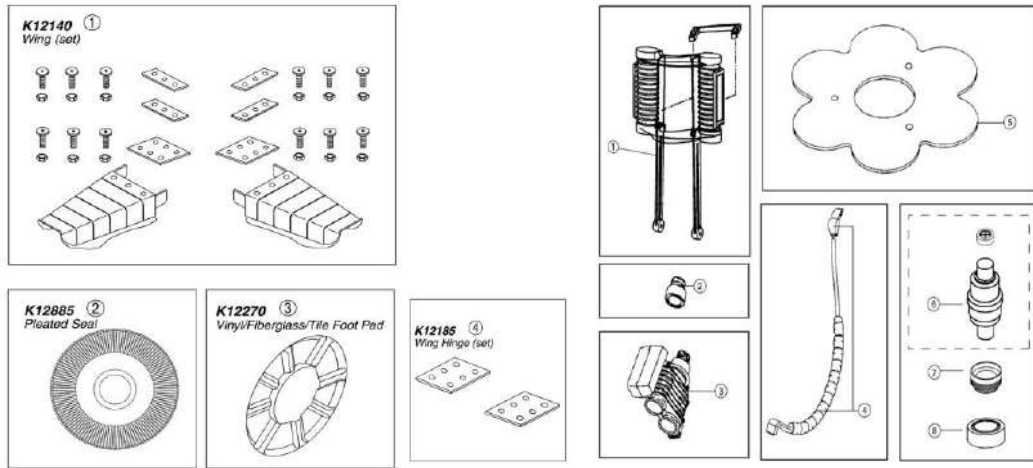

PENTAIR - CLEANER PARTS - KREEPY KRAULY ACCESSORIES (1993 & EARLIER)

ITEM PART NUMBER	KEY	PRINTED DESCRIPTION	RETAIL PRICE	QTY TO ORDER
PTS-K121400	4	BUMPER ROLLER D KIT	52.99	
PTS-K12866	5	SEAL FLOWER KIT	152.99	
PTS-K12004	6	AUTO REG VLV WHT	111.99	
PTS-K12079	7	ADPTR THREADD COMPRESSION VPII	13.99	
PTS-K12054	8	HOSE WEIGHT KIT (BLUE)	23.99	
KREEPY KRAULY HOSE & ACCESSORIES 1993 AND EARLIER MODELS REPLACEMENT PARTS				
PTS-K12140	1	WING KIT SET (BLUE)	71.99	
PTS-K12885	2	SEAL PLEATED KIT	152.99	
PTS-K12185	4	WING HINGE KIT (SET)	14.99