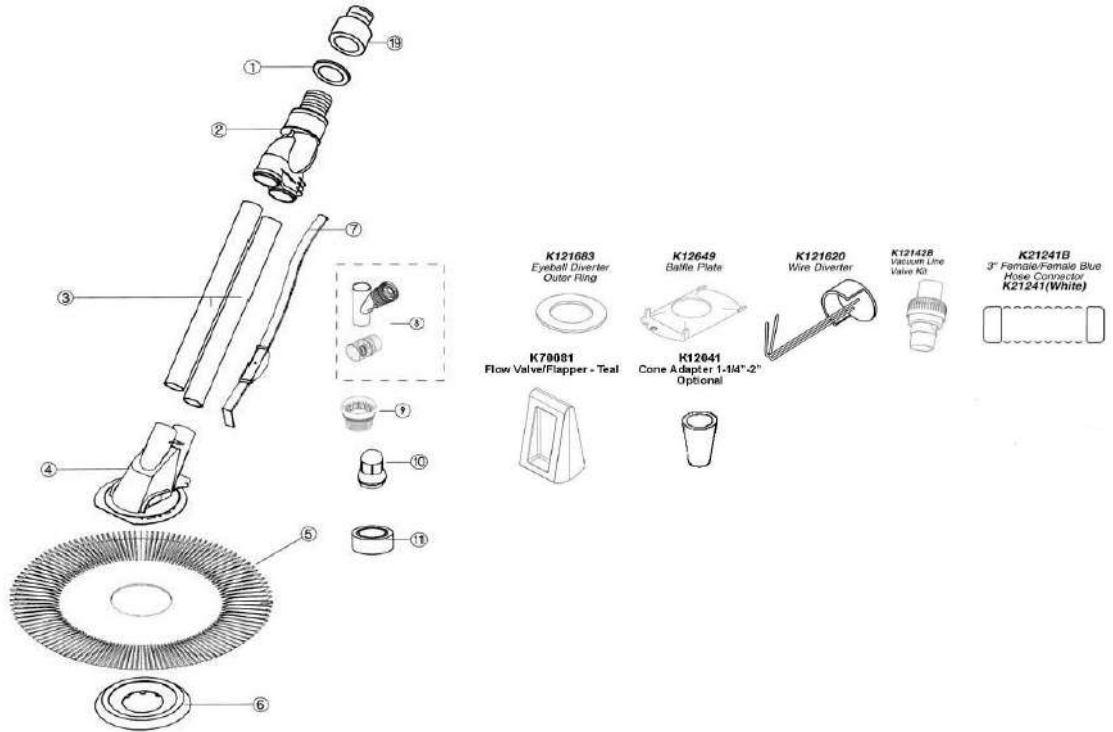

PENTAIR - CLEANER PARTS - KREEPY 2000

ITEM PART NUMBER	KEY	PRINTED DESCRIPTION	RETAIL PRICE	QTY TO ORDER
PTS-K12164	1	FLOAT RESTRICTOR KIT (285)	13.99	
PTS-K12157	2	DIVE FLOAT ASY KIT KK (285)	106.99	
PTS-K12158	3	WEIGHT HOLDER KIT KK (285)	89.99	
PTS-K12155	4	BODY MAIN KIT KK 297	418.99	
PTS-K12160	5	WING KIT KK (297)	55.99	
PTS-K12059	6	FOOT PAD KIT	43.99	
PTS-K12895	7	SEAL STARFISH KIT 285	152.99	
PTS-K12054	8	HOSE WEIGHT KIT (BLUE)	23.99	
PTS-K12079	9	ADPTR THREADD COMPRESSION VPII	13.99	
PTS-K12004	10	AUTO REG VLV WHT	111.99	
PTS-K12163	11A	DRIVE TUBE KIT KK (285)	28.99	
PTS-K12161	12	BMPR STRAP KIT KK 285/297	52.99	
PTS-K12087	13	SWVL BEARING WSHR KIT	7.99	
PTS-K12156C	14	KIT SWVL CONE & BEARING (297)	24.99	
PTS-K12156	15	KK SWVL HEAD ASY KIT (297)	96.99	

PENTAIR - CLEANER PARTS - KREEPY KRAULY EZ VAC

ITEM PART NUMBER	KEY	PRINTED DESCRIPTION	RETAIL PRICE	QTY TO ORDER
PTS-K12087	1	SWVL BEARING WSHR KIT	7.99	
PTS-K12653	2	SWIVEL HEAD KIT E-Z	74.99	
PTS-K12654	3	DRIVE TUBE KIT E-Z	18.99	
PTS-K12650	4	BODY MAIN EZ	373.99	
PTS-K12651	5	SEAL KIT AG	152.99	
PTS-K12059	6	FOOT PAD KIT	43.99	
PTS-K12655	7	BUMPER STRAP KIT EZ COMPLETE	52.99	
PTS-412000214	8	REGULATOR KIT POOL CLNR W/FLOW INDICATOR	111.99	
PTS-K12079	9	ADPTR THREADD COMPRESSION VP2	13.99	
PTS-K121680	10	EYEBALL DIV KIT	11.99	
PTS-K12657	11	HOSE WEIGHT KIT E-Z	37.99	
PTS-K121683	12	EYEBALL DIV RING KIT	6.99	
PTS-K12649	13	BAFFLE PLATE KIT EX AV AVS	16.99	
PTS-K121620	14	WIRE DIV KIT ASY COMPLETE	32.99	
PTS-K21241B	18	HOSE 4" FEMALE/FEMALE SECTION BLUE	10.99	
PTS-K21241	18	HOSE 4" FEMALE/FEMALE SECTION WHITE	12.99	
PTS-K12653C	19	SWIVEL CONE AND BEARING KIT E-Z	10.99	