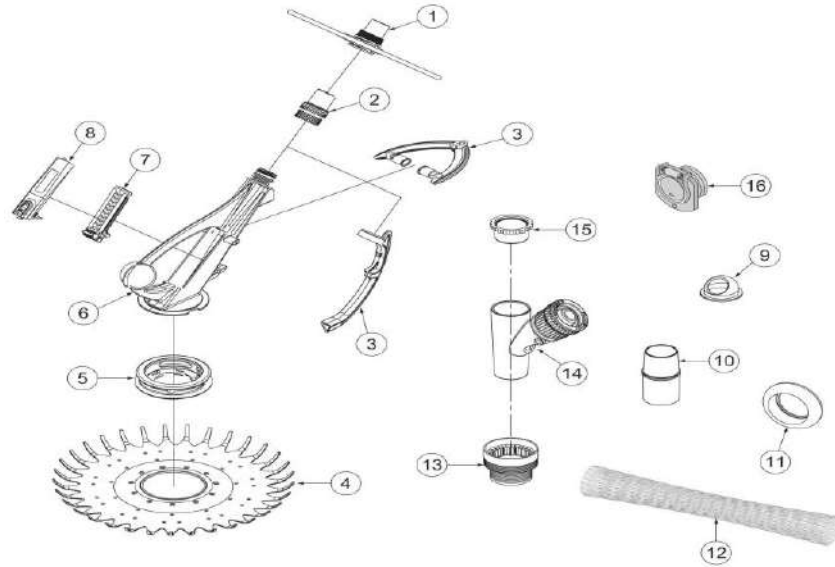

PENTAIR - CLEANER PARTS - KREEPY KRUISER (2012 - CURRENT)

ITEM PART NUMBER	KEY	PRINTED DESCRIPTION	RETAIL PRICE	QTY TO ORDER
PTS-K12458	1	WHEEL DEFLECTOR KRUISER	30.99	
PTS-K12444	2	SWIVEL KIT KK CLNR	111.99	
PTS-K12451	3	BUMPER KIT KK CLNR	63.99	
PTS-K12442	4	SEAL KIT KK CLNR	84.99	
PTS-K12450	5	KIT FOOTPAD KK CLNR	25.99	
PTS-K12443	6	INTERNALS KIT KK CLNR	93.99	
PTS-K12441	7	HSG KIT KK CLNR	166.99	
PTS-K12415	8	OSCILLATOR/RETRACTABLE MEMBER KIT KRUISER	41.99	
PTS-K12412	9	LID/LOCK KIT KRUISER	22.99	
PTS-412010236	10	DIV EYEBALL	0.99	
PTS-412000212	11	POOL CLNR FLO GA KIT	35.99	
PTS-370494Z	12	WEIGHT HOSE RPLC	23.99	
PTS-K12465	13	HOSE SLV PROTECTOR KIT KRUISER	9.99	
PTS-K12079	14	ADPTR THREADD COMPRESSION VPII	13.99	
PTS-412000214	15	REGULATOR KIT POOL CLNR W/FLOW INDICATOR	111.99	
PTS-K12500	17	SNAP LOCK KIT	78.99	
PTS-K01213	N/S	HOSE SET 12 PK 40IN	294.99	

PENTAIR - CLEANER PARTS - KREEPY KRUISER (2011 & PRIOR)

ITEM PART NUMBER	KEY	PRINTED DESCRIPTION	RETAIL PRICE	QTY TO ORDER
PTS-K12458	1	WHEEL DEFLECTOR KRUISER	30.99	
PTS-K12414	2	KIT NUT/PIPE/W SHR/PTFE WASHER KRUISER	27.99	
PTS-K12417	3	BUMPER SET HORIZONTAL/ VERTICAL KRUISER	31.99	
PTS-K12413	4	SEAL VACUUM 18"KIT KRUISER	135.99	
PTS-K12416	5	PAD FOOT KIT KRUISER	29.99	
PTS-K12411	6	HSG MAIN/SHAFT/WEIGHT/ FLOAT/INSERT KIT KRUISER	537.99	
PTS-K12415	7	OSCILLATOR/RETRACTABLE MEMBER KIT KRUISER	41.99	
PTS-K12412	8	LID/LOCK KIT KRUISER	22.99	
PTS-412010236	9	DIV EYEBALL	0.99	
PTS-412000212	10	POOL CLNR FLO GA KIT	35.99	
PTS-K12454	11	WEIGHT HOSE KRUISER 301C	22.99	
PTS-K12465	12	HOSE SLV PROTECTOR KIT KRUISER	9.99	
PTS-412000213	13/14	POOL CLNR REGULATOR KIT	69.99	
PTS-412000214	14/15	REGULATOR KIT POOL CLNR W/FLOW INDICATOR	111.99	
PTS-GW9530	16	VAC PORT DOOR FTG	67.99	