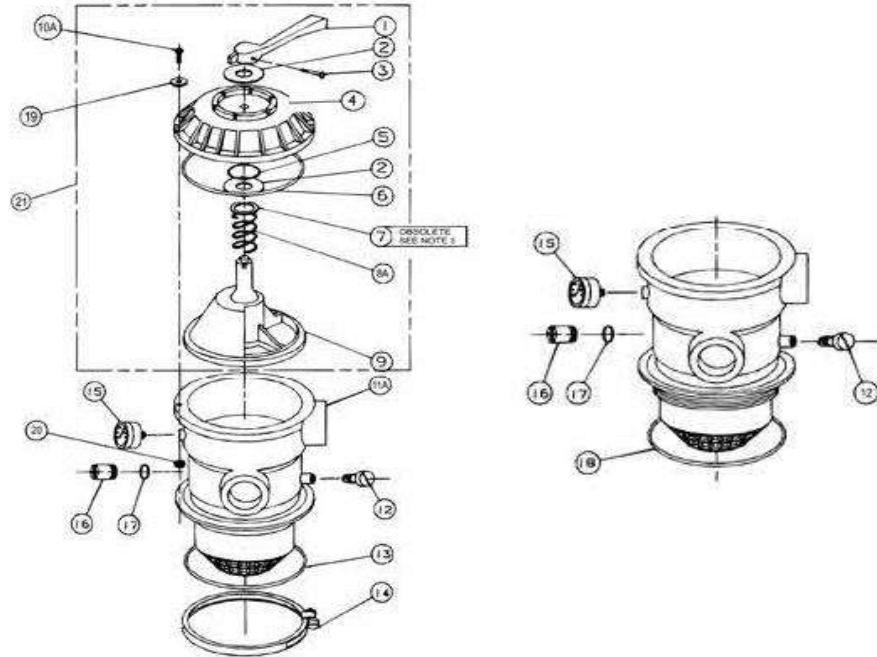

**PENTAIR - VALVE PARTS - SIX-WAY 1-1/2" TOP MOUNT HIFLOW VALVES
262504, 262505, 262506**

ITEM PART NUMBER	KEY	PRINTED DESCRIPTION	RETAIL PRICE	QTY TO ORDER
PTS-272520	1	HNDL VALVE	29.99	
PTS-272505	2	WSHR .760x1.875x.062 PLASTIC	2.99	
PTS-272405	3	SCR RND HD CROSS #8-32X 1.5	1.99	
PTS-272599	4	LBL 6WY BILING	6.99	
PTS-272511	5	ORNG .75" X 1" X 1/8"	1.99	
PTS-354053	6	ORNG 3/16 DIAx 5 5/8 ID	33.99	
PTS-271193	7	WSHR 1 3/8 X 1 7/8 X18GA	2.99	
PTS-272400	8	SPRNG HI FLOW VLV	10.99	
PTS-272535	8A	SPRNG COMPRES 1.5"HIFLO	5.99	
PTS-272512	9	DIV W/GSKT 1.5"HIFLO	64.99	
PTS-354541	10A	SCR 10-24x1.5"SLOT HEX	2.99	
PTS-272530	11A	BDY VLV W/DIFF CLMP	159.99	
PTS-273512	12	BLEEDER W/ORING SUBASY	13.99	
PTS-272541	13	ORNG 4.60ID x 3/16" DIA	9.99	
PTS-152165	14	ASY VLV CLMP 2 PIECE W/SCR & NUTS	29.99	
PTS-190059Z	15	GAGE REAR MOUNT 0-60 PSI	52.99	
PTS-272550	16	ASY SIGHTGLASS	15.99	
PTS-271106	17	GSKT SIGHTGLS 1.5" PRAHER HI FLO	3.99	
PTS-154493	18	ORNG CLSR BLK	6.99	
PTS-272555	19	WSHR 9/16inSS	1.99	
PTS-272554	20	NUT #10-24 SERRATED FLNG SS	1.99	
PTS-272531	21	VLV 1.5"ASY TOP HIFLO	199.99	