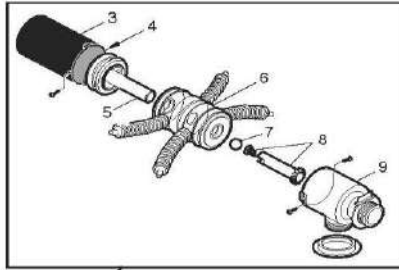

POLARIS - CLEANER PARTS - TURBO TURTLE

Polaris Turbo Turtle

Part# 6-13Q-DDT

ITEM PART NUMBER	KEY	PRINTED DESCRIPTION	RETAIL PRICE	QTY TO ORDER
PTS-630900	1	Replacement Turtle Top	110.99	
PTS-640000	2	Mechanism (165/65/Turboturtle)	213.99	
PTS-640700	3	Cylinder (165/65//Turboturtle)	38.99	
PTS-641300	4	Screw, Mechanism, #6 X 5/16" Ss Sheet Metal, Blunt-End (165/65/Turboturtle)	0.49	
PTS-641100	5	Piston Assembly (165/65/Turboturtle)	32.99	
PTS-640900	6	Center Chamber Assembly (165/65//Turboturtle)	72.99	
PTS-640300	7	Randomizer Ball (165/65//Turboturtle)	0.99	
PTS-640600	8	Filter Connector/Randomizer Tube Kit (165/65/Turboturtle)	11.99	
PTS-640800	9	Connector Chamber (165/65//Turboturtle)	36.99	
PTS-650700	10	Drain Plug Assembly (165/65/Turboturtle)	2.99	
PTS-630500	11	Body Bottom Assembly (165/65/Turboturtle)	116.99	
PTS-630100	12	Body Bottom Wheel Kit (165/65/Turboturtle)	3.99	
PTS-630200	13	Screw, Top, #10 X 3/4" Ss Sheet Metal, Pan Head (165/65/Turboturtle)	0.99	
PTS-610400	14	Hose Connector, Female (165/65//Turboturtle)	4.99	
PTS-610700	15	Wheel Cage Assembly (165/65/Turboturtle)	8.99	
PTS-611000	16	Hose Weight (165/65/Turboturtle)	2.99	
PTS-610600	17	Sweep Hose Complete, 7 Foot (65/Turbo Turtle)	79.99	
PTS-621200	18	Jet Sweep Assembly (165/65/Turboturtle)	83.99	
PTS-611600	19	Jet Body Assembly (165/65/Turboturtle)	17.99	
PTS-621100	20	Jet Sweep Harness (165/65//Turboturtle)	38.99	
PTS-621000	21	Jet Sweep Head (165/65/Turboturtle)	14.99