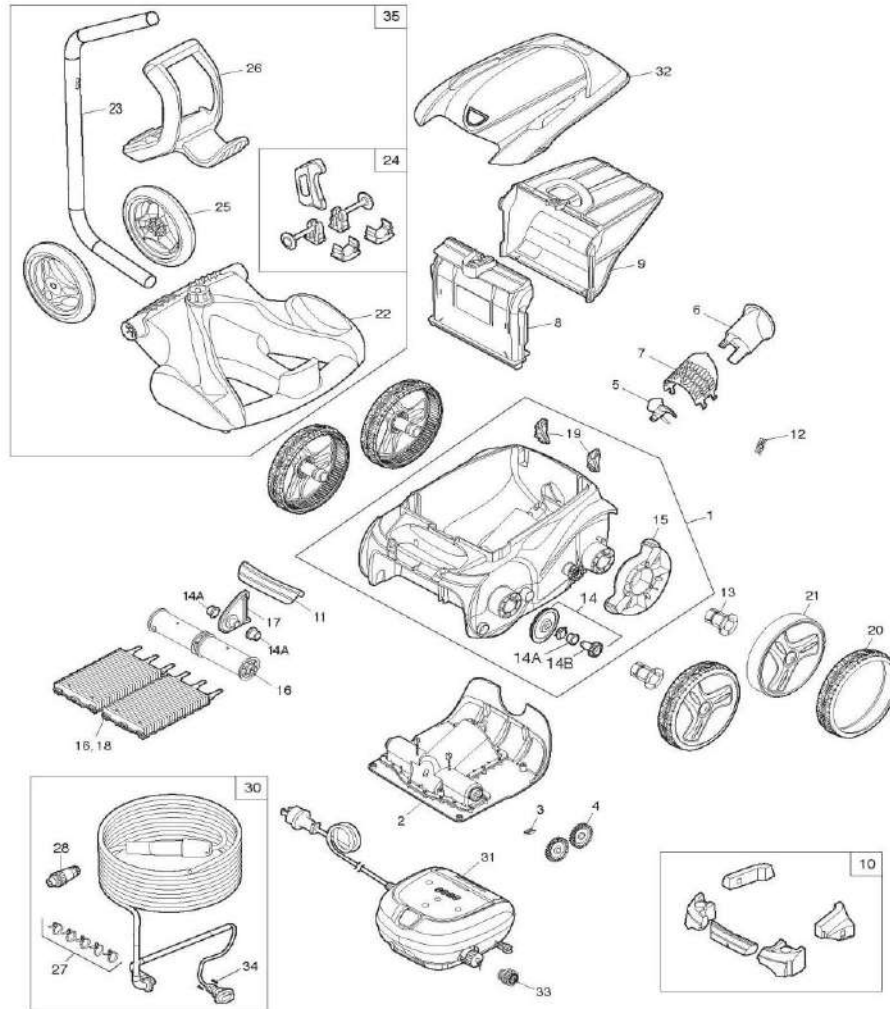

POLARIS - CLEANER PARTS - P965IQ

Polaris P965iQ Robotic
Part# F965IQ

ITEM PART NUMBER	KEY	PRINTED DESCRIPTION	RETAIL PRICE	QTY TO ORDER
PTS-R0531201	1	Main Housing Kit, 4WD White	264.99	
PTS-R0638100	2	Motor Block, Type D	593.99	
PTS-R0567800	3	Polaris Motor Block Pin Shaft , P9400/P94 , 5/PK	8.99	
PTS-R0518800	4	Drive Gear Kit	11.99	
PTS-R0517000	5	Propeller	8.99	
PTS-R0517500	6	Flow Outlet	15.99	
PTS-R0517600	7	Flow Outlet Screen	8.99	
PTS-R0517700	8	Filter Canister Support	48.99	
PTS-R0535900	9	General Purpose Filter Canister	74.99	
PTS-R0517800	9	Fine Filter Canister	72.99	
PTS-R0535800	9	Ultra Fine Filter Canister	81.99	
PTS-R0539700	10	Float Kit	13.99