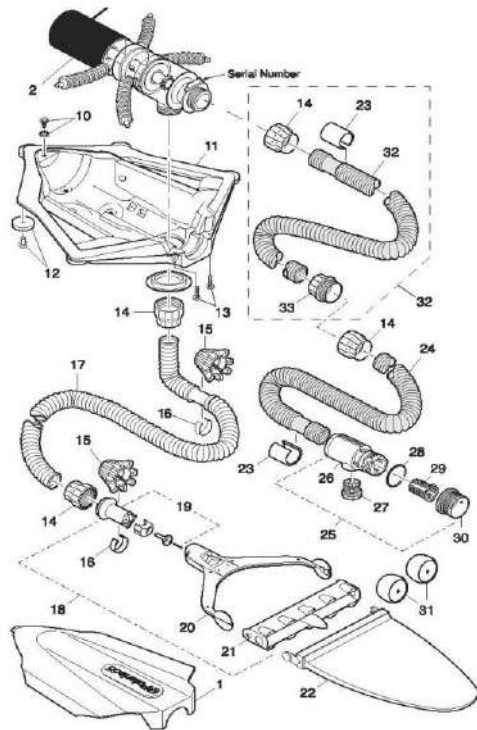

POLARIS - CLEANER PARTS - VAC SWEEP 65

Polaris Vac-Sweep® 65

Part# 6-130-00

ITEM PART NUMBER	KEY	PRINTED DESCRIPTION	RETAIL PRICE	QTY TO ORDER
PTS-630800	1	Surface Module	56.99	
PTS-640000	2	Mechanism (165/65/Turboturtle)	213.99	
PTS-640700	3	Cylinder (165/65//Turboturtle)	38.99	
PTS-641300	4	Screw, Mechanism, #6 X 5/16" Ss Sheet Metal, Blunt-End (165/65/Turboturtle)	0.49	
PTS-641100	5	Piston Assembly (165/65/Turboturtle)	32.99	
PTS-640900	6	Center Chamber Assembly (165/65//Turboturtle)	72.99	
PTS-640300	7	Randomizer Ball (165/65//Turboturtle)	0.99	
PTS-640600	8	Filter Connector/Randomizer Tube Kit (165/65/Turboturtle)	11.99	
PTS-640800	9	Connector Chamber (165/65//Turboturtle)	36.99	
PTS-650700	10	Drain Plug Assembly (165/65/Turboturtle)	2.99	
PTS-630500	11	Body Bottom Assembly (165/65/Turboturtle)	116.99	
PTS-630100	12	Body Bottom Wheel Kit (165/65/Turboturtle)	3.99	
PTS-630200	13	Screw, Top, #10 X 3/4" Ss Sheet Metal, Pan Head (165/65/Turboturtle)	0.99	
PTS-610400	14	Hose Connector, Female (165/65//Turboturtle)	4.99	
PTS-610700	15	Wheel Cage Assembly (165/65/Turboturtle)	8.99	
PTS-611000	16	Hose Weight (165/65/Turboturtle)	2.99	
PTS-610600	17	Sweep Hose Complete, 7 Foot (65/Turbo Turtle)	79.99	
PTS-621200	18	Jet Sweep Assembly (165/65/Turboturtle)	83.99	
PTS-611600	19	Jet Body Assembly (165/65/Turboturtle)	17.99	
PTS-621100	20	Jet Sweep Harness (165/65//Turboturtle)	38.99	
PTS-621000	21	Jet Sweep Head (165/65/Turboturtle)	14.99