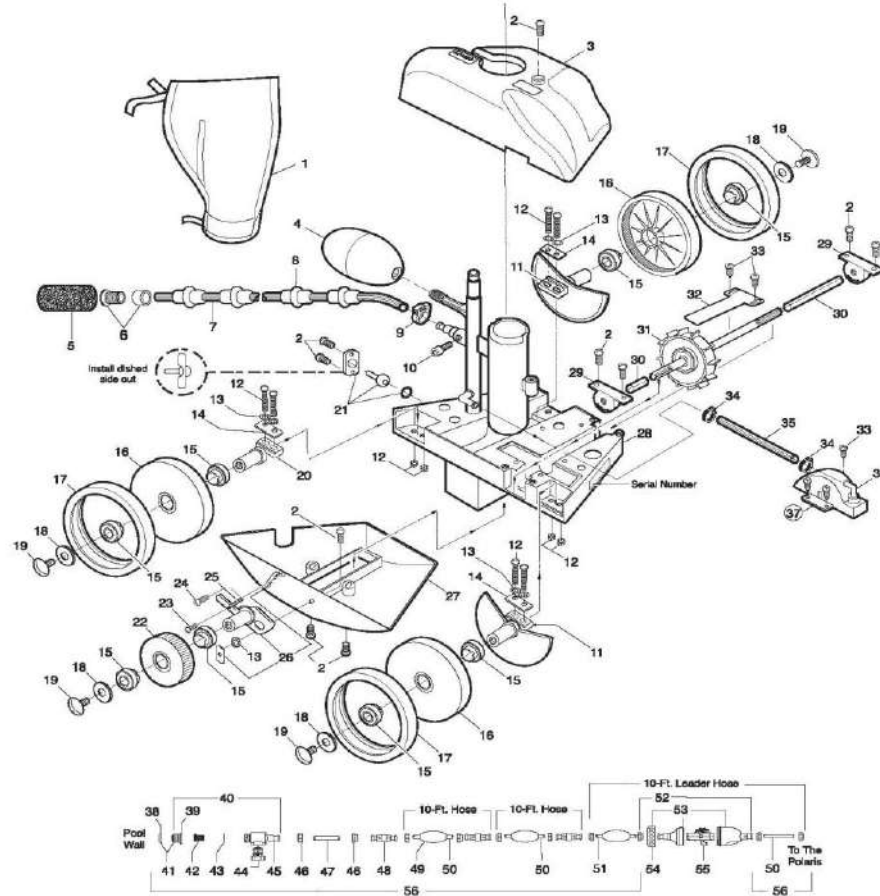

POLARIS - CLEANER PARTS - 180 (F20)

Polaris 180
Part# F20

ITEM PART NUMBER	KEY	PRINTED DESCRIPTION	RETAIL PRICE	QTY TO ORDER
PTS-A16	1	All-Purpose Bag (180)	51.99	
PTS-C40	2	Screw, 10-32 X 3/8" Ss Pan Head (380/360/280/180)	0.99	
PTS-A20	4	Float, Head (380/360/280/180)	8.99	
PTS-91003105	5	Sweep Hose Scrubber (380/360/280/180)	3.99	
PTS-R0522400	5	Sweep Hose Scrubber 3 Pack	10.99	
PTS-B25	6	Orifice Tip With Orifice Tip Guard (380/280/180)	3.99	
PTS-B5	7	Sweep Hose Complete (380/280/180)	43.99	
PTS-B10	8	Wear Rings (380/360/280/180)	2.99	
PTS-B15	9	Sweep Hose Attach Clamp (380/360/280/180)	2.99	
PTS-B20	10	Adjustment Screw, Sweep Hose (380/360/280/180)	3.99	
PTS-C66	11	Axle, Large, With Sand/Gravel Guard (280/180)	11.99	
PTS-C75	12	Screw/Nut, 10-32 X 7/8" Ss Pan Head	1.99	
PTS-C45	13	Lock Washer For C36 (280/180)	0.99	
PTS-C70	14	Axle Plate For C65/C66 (280/180)	3.99	
PTS-C60	15	Ball Bearing, Wheels (280/180)	12.99