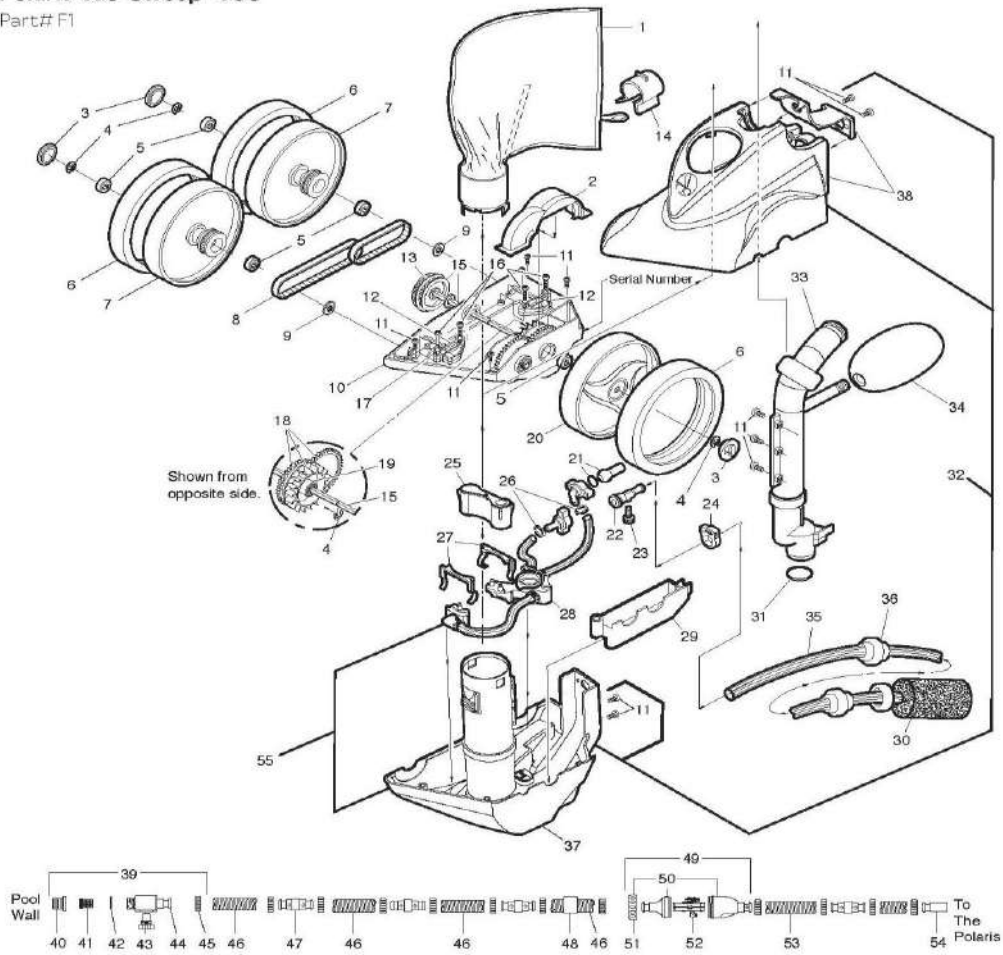

POLARIS - CLEANER PARTS - VAC SWEEP 360 (F1)

Polaris Vac-Sweep® 360
Part# F1

ITEM PART NUMBER	KEY	PRINTED DESCRIPTION	RETAIL PRICE	QTY TO ORDER
PTS-91001014	1	All-Purpose Bag (380/360)	51.99	
PTS-91001152	2	Housing, Turbine Upper (380/360)	5.99	
PTS-91001114	3	Hub Cap (380/360/340)	0.99	
PTS-91005107	4	E-Clip, Stainless Steel (380/360/Atv)	0.99	
PTS-91001108	5	Ball Bearing (380/360/340)	11.99	
PTS-C10	6	Tire, Maxtrax (380/360/280/180)	13.99	
PTS-91001008	7	Wheel, Double-Side (380/360)	17.99	
PTS-91001017	8	Belt Kit, Small And Large (380/360)	41.99	
PTS-91007011	9	Shield, Bearing (380/360/Atv)	1.99	
PTS-91005125	11	Screw, 8-32 X 1/2" Ss Pan Head (380/360)	0.99	
PTS-91001139	12	Axle Block Kit (Front And Rear) (380/360)	27.99	
PTS-91001010	13	Belt Divider, Transfer Pulley (380/360)	3.99	
PTS-91003135	14	Collar, Bag Tie	2.99	
PTS-91001007	15	Transfer Pulley/Drive Shaft Assembly (380/360)	26.99	
PTS-91005115	16	Screw, 8-32 X 3/4" Ss Pan Head (380/360/Atv)	0.99