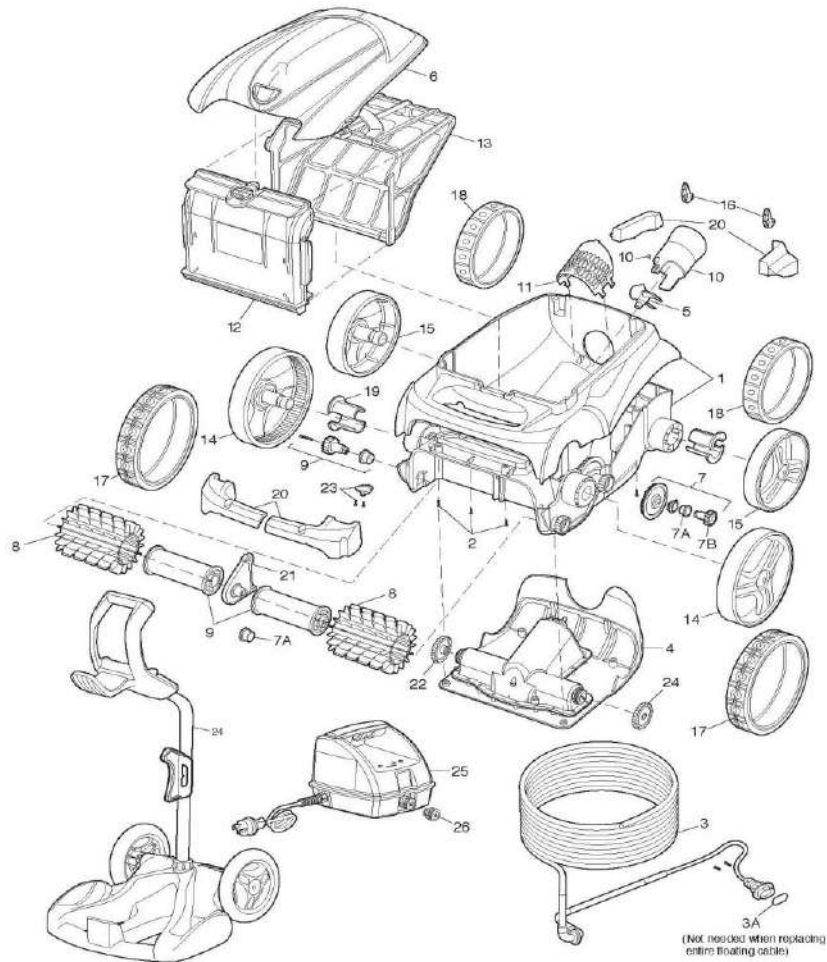

POLARIS - CLEANER PARTS - 9300 (DISCONTINUED)

Polaris 9300 Sport Robotic (Discontinued)

Part# F9300

ITEM PART NUMBER	KEY	PRINTED DESCRIPTION	RETAIL PRICE	QTY TO ORDER
PTS-R0589100	1	Polaris Main Housing (Top & Bottom) Blue, Replacement Kit	286.99	
PTS-R0516700	2	Motor Block Screw Kit	8.99	
PTS-R0516800	3	Floating Cable	314.99	
PTS-R0544100	3A	O-Ring 21 X 2mm Kit For Robotic Cleaners	0.99	
PTS-R0637800	4	Motor Block, Type A	533.99	
PTS-R0517000	5	Propeller	8.99	
PTS-R0517100	6	Hood/Cover Complete	106.99	
PTS-R0517200	7	Transmission Gear/Bushing	32.99	
PTS-R0639100	7A	Outer Bearing (set of 2)	8.99	
PTS-R0639000	7B	17 Point Gear	11.99	
PTS-R0517300	8	Brush Set (Set Of 2)	34.99	
PTS-R0517400	9	Roller Kit (Set Of 2)	42.99	
PTS-R0517500	10	Flow Outlet	15.99