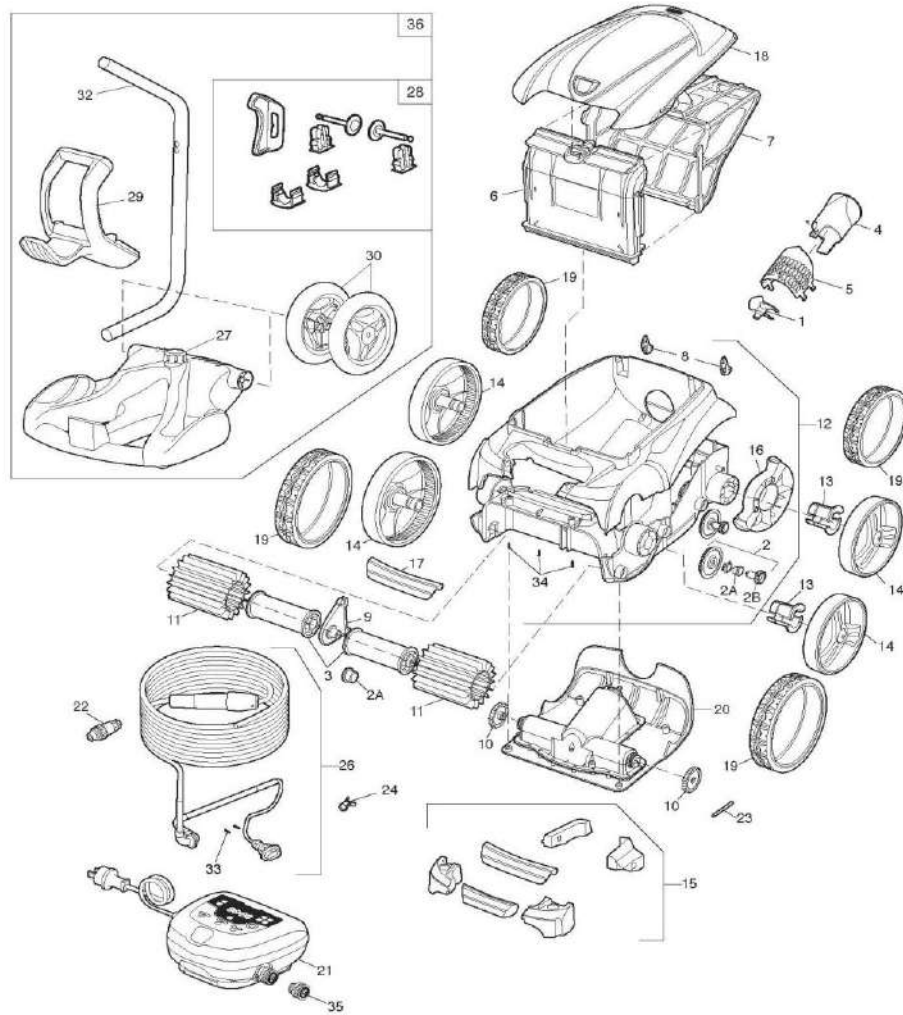

POLARIS - CLEANER PARTS - P945

Polaris P945 Robotic
Part# F945

ITEM PART NUMBER	KEY	PRINTED DESCRIPTION	RETAIL PRICE	QTY TO ORDER
PTS-R0517000	1	Propeller	8.99	
PTS-R0517200	2	Transmission Gear/Bushing	32.99	
PTS-R0639100	2A	Outer Bearing (set of 2)	8.99	
PTS-R0639000	2B	17 Point Gear	11.99	
PTS-R0517400	3	Roller Kit (Set Of 2)	42.99	
PTS-R0517500	4	Flow Outlet	15.99	
PTS-R0517600	5	Flow Outlet Screen	8.99	
PTS-R0517700	6	Filter Canister Support	48.99	
PTS-R0535900	7	General Purpose Filter Canister	74.99	
PTS-R0517800	7	Fine Filter Canister	72.99	
PTS-R0535800	7	Ultra Fine Filter Canister	81.99	
PTS-R0518100	8	Bumper With Roller Kit (Set Of 2)	16.99