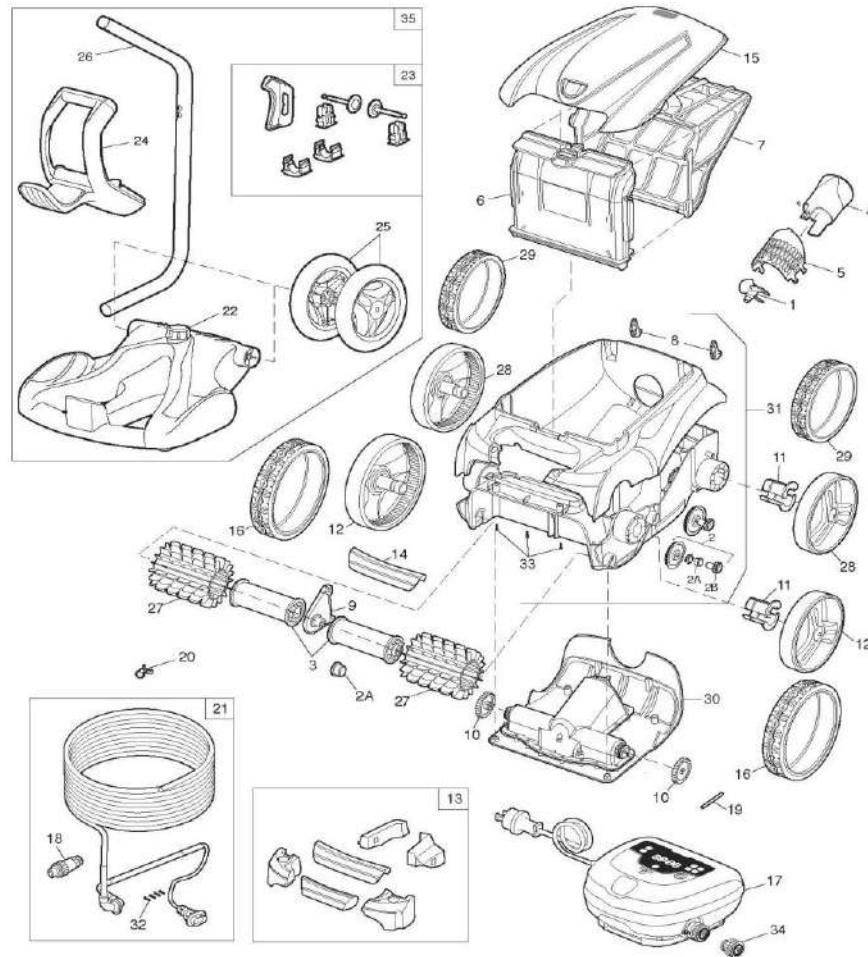

POLARIS - CLEANER PARTS - F935 (DISCONTINUED)

Polaris P935 Robotic (Discontinued)

Part# F935

ITEM PART NUMBER	KEY	PRINTED DESCRIPTION	RETAIL PRICE	QTY TO ORDER
PTS-R0517000	1	Propeller	8.99	
PTS-R0517200	2	Transmission Gear/Bushing	32.99	
PTS-R0639100	2A	Outer Bearing (set of 2)	8.99	
PTS-R0639000	2B	17 Point Gear	11.99	
PTS-R0517400	3	Roller Kit (Set Of 2)	42.99	
PTS-R0517500	4	Flow Outlet	15.99	
PTS-R0517600	5	Flow Outlet Screen	8.99	
PTS-R0517700	6	Filter Canister Support	48.99	
PTS-R0535900	7	General Purpose Filter Canister	74.99	
PTS-R0517800	7	Fine Filter Canister	72.99	
PTS-R0535800	7	Ultra Fine Filter Canister	81.99	
PTS-R0518100	8	Bumper With Roller Kit (Set Of 2)	16.99	
PTS-R0518701	9	Brush Separator, white	8.99