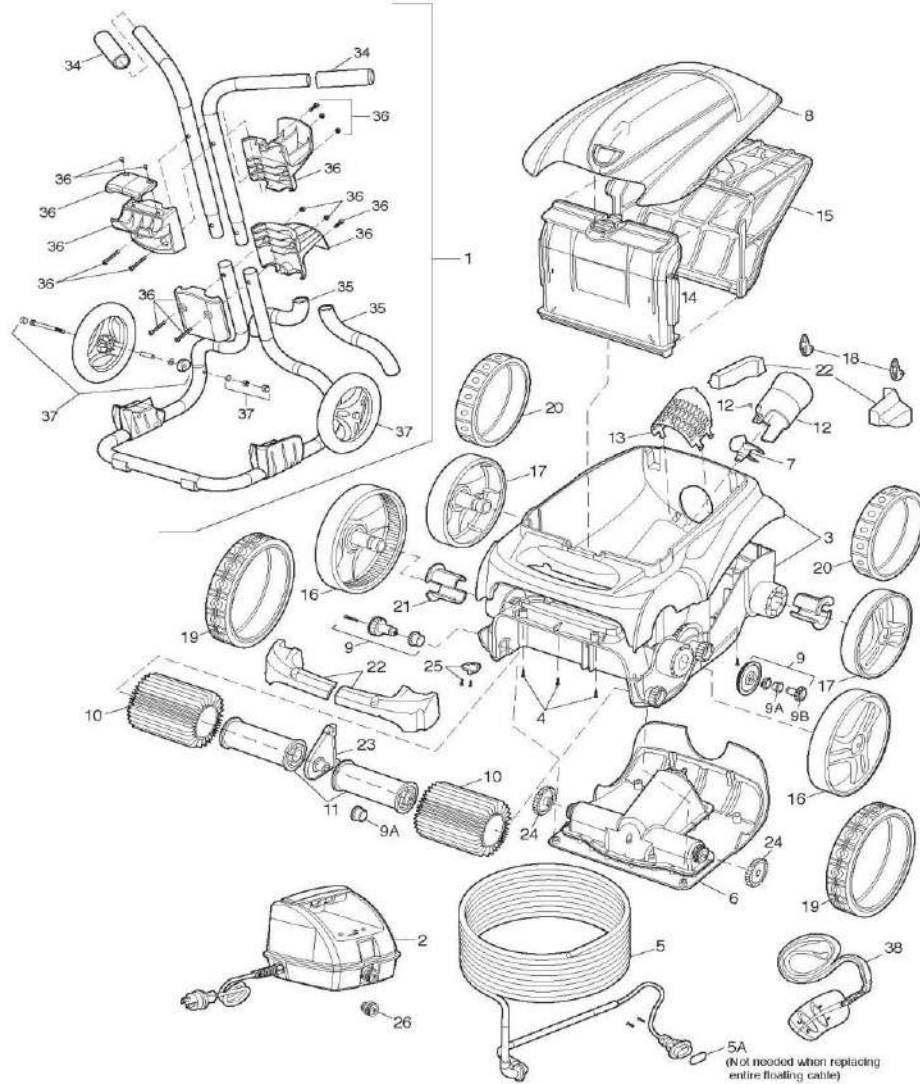

POLARIS - CLEANER PARTS - 9300XI SPORT (DISCONTINUED)

Polaris 9300xi Sport Robotic (Discontinued)

Part# F9300xi

ITEM PART NUMBER	KEY	PRINTED DESCRIPTION	RETAIL PRICE	QTY TO ORDER
PTS-R0721400	2	CONTROL UNIT 2WD RC GEN	622.99	
PTS-R0589100	3	Polaris Main Housing (Top & Bottom) Blue, Replacement Kit	286.99	
PTS-R0516700	4	Motor Block Screw Kit	8.99	
PTS-R0528700	5	Cable (Floating)	336.99	
PTS-R0544100	5A	O-Ring 21 X 2mm Kit For Robotic Cleaners	0.99	
PTS-R0637900	6	Motor Block, Type B	593.99	
PTS-R0517000	7	Propeller	8.99	
PTS-R0517100	8	Hood/Cover Complete	106.99	
PTS-R0517200	9	Transmission Gear/Bushing	32.99	
PTS-R0639100	9A	Outer Bearing (set of 2)	8.99