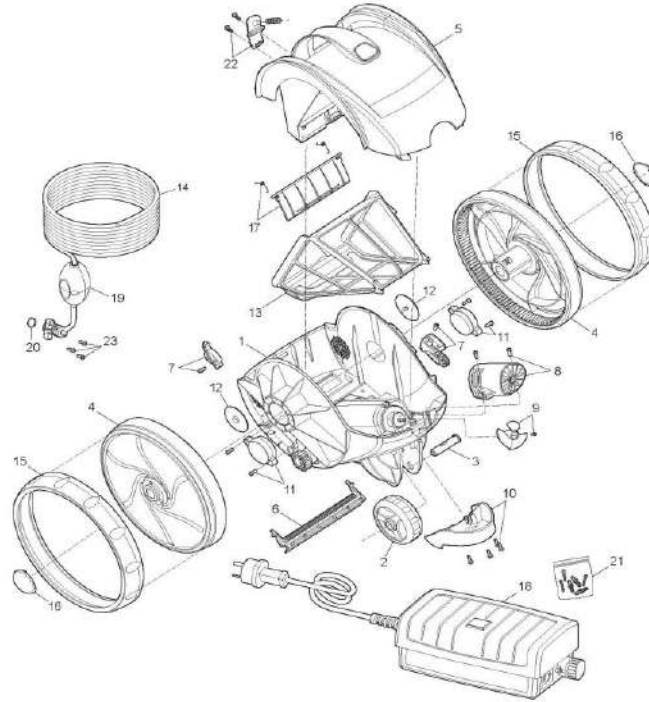

# POLARIS - CLEANER PARTS - 9100 SPORT (DISCONTINUED)

Polaris 9100 Sport Robotic (Discontinued)  
Part#: P9100

ITEM PART NUMBER	KEY	PRINTED DESCRIPTION	RETAIL PRICE	QTY TO ORDER
PTS-R0531802	1	Polaris Lower Housing/Motor Block Assembly , Blue	472.99	
PTS-R0530305	2	Polaris Rear Wheel	19.99	
PTS-R0530405	3	Polaris Rear Wheel Shaft	4.99	
PTS-R0530205	4	Polaris Front Wheel, w/o Tire P91	28.99	
PTS-R0530505	5	Polaris Top Cover Assembly, Blue 9100	64.99	
PTS-R0530905	6	Polaris Brush Kit	14.99	
PTS-R0545005	7	Polaris Kit Rotation, Right/Left, Blue 9100	35.99	
PTS-R0531105	9	Impeller P91	11.99	
PTS-R0531505	10	Rear Handle Kit - 9100/P91	37.99	
PTS-R0531405	11	Weight Kit - P91	41.99	
PTS-R0531305	12	Drain Valve - 9100/P91, 2/Pk	10.99	
PTS-R0531206	13	Polaris All Purpose Canister	34.99	
PTS-R0530705	14	Floating Cable, 50' - P91	311.99	
PTS-R0531905	15	Tire - P91	35.99	
PTS-R0532005	16	Wheel Dome - P91, 2/Pk	4.99	
PTS-R0530605	17	Polaris Inlet Check Valve	13.99	
PTS-R0529905	18	Control Unit - P91	417.99	
PTS-R0530805	19	Float Kit, Cable - P91	15.99	
PTS-R0545105	20	O-Ring, Cable Connector - P91, 2/Pk	4.99	
PTS-R0545205	22	Polaris Release Tab, 9100	8.99	