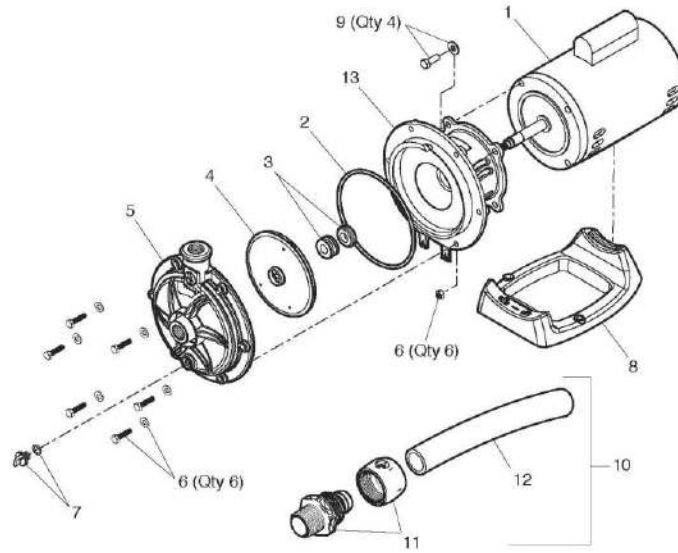

POLARIS - CLEANER PARTS - BOOSTER PUMP (2011 - PRESENT) PB460

ITEM PART NUMBER	KEY	PRINTED DESCRIPTION	RETAIL PRICE	QTY TO ORDER
PTS-P61	1	Motor, 3/4 Hp, Threaded Shaft, 60 Hz	368.99	
PTS-R0536600	2	O-Ring, Backplate, 60Hz	14.99	
PTS-R0445500	3	Mechanical Seal, Carbon, Shp, Php, Mhp	25.99	
PTS-R0536400	4	Impeller, R-Kit, PB4-60	33.99	
PTS-R0536300	5	Volute, R-Kit, PB4-60	62.99	
PTS-R0536900	6	Bolts With Washers, R-Kit 60Hz	8.99	
PTS-R0537000	7	Plug, Drain, R-Kit, PB4-60	5.99	
PTS-R0537100	8	Base, R-Kit, PB4-60	56.99	
PTS-R0536800	9	Hardware, Motor, R-Kit, 60Hz	8.99	
PTS-R0617100	10	Polaris Polaris Installation Kit, Pump Hose & Softube Quick Connects	60.99	
PTS-R0621000	11	Polaris Polaris Softube Quick Connects BLK, 4 Pack	40.99	
PTS-P19	12	Pump Hose, 6 Foot, Flexible Reinforced	32.99	
PTS-R0536700	13	Backplate, R-Kit, 60Hz , PB4-60	62.99