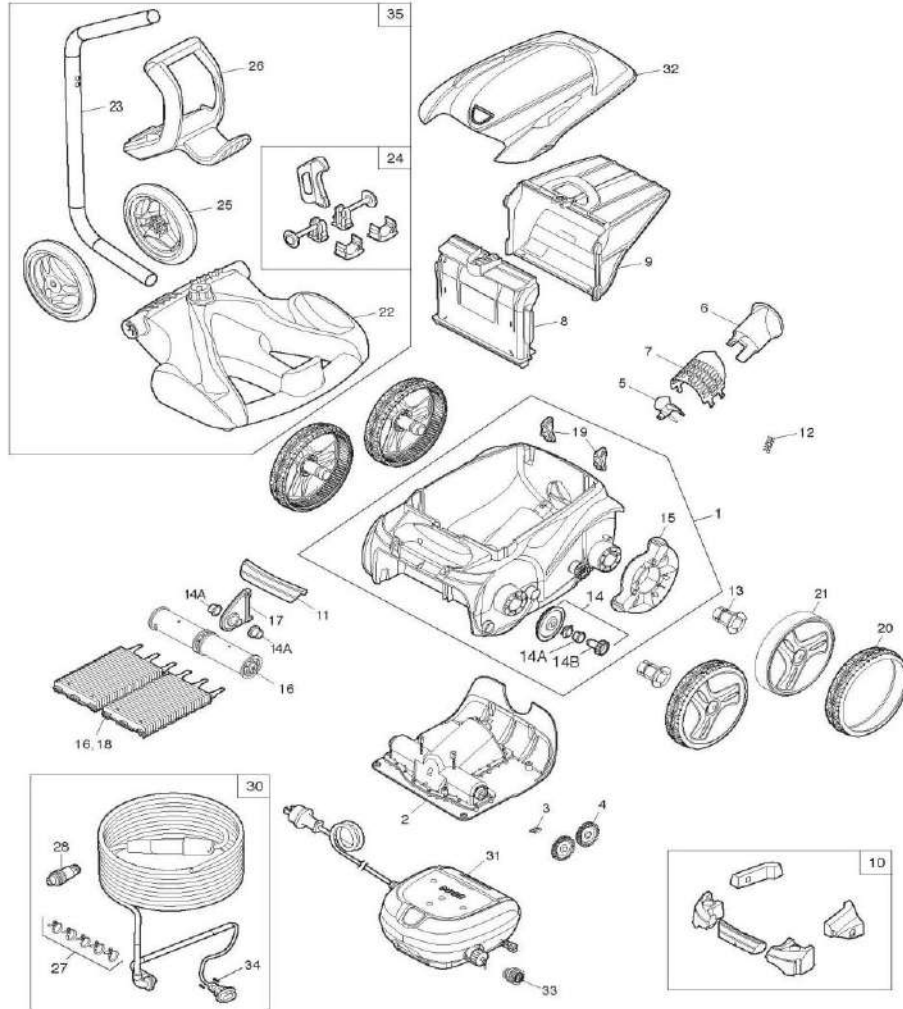

POLARIS - CLEANER PARTS - F9650iQ

Polaris 9650iQ Sport Robotic
Part# F9650iQ

ITEM PART NUMBER	KEY	PRINTED DESCRIPTION	RETAIL PRICE	QTY TO ORDER
PTS-R0539200	1	Main Housing, Blue	264.99	
PTS-R0638100	2	Motor Block, Type D	593.99	
PTS-R0567800	3	Polaris Motor Block Pin Shaft , P9400/P94 , 5/PK	8.99	
PTS-R0518800	4	Drive Gear Kit	11.99	
PTS-R0517000	5	Propeller	8.99	
PTS-R0517500	6	Flow Outlet	15.99	
PTS-R0517600	7	Flow Outlet Screen	8.99	
PTS-R0517700	8	Filter Canister Support	48.99	
PTS-R0535900	9	General Purpose Filter Canister	74.99	
PTS-R0517800	9	Fine Filter Canister	72.99	
PTS-R0535800	9	Ultra Fine Filter Canister	81.99	
PTS-R0539700	10	Float Kit	13.99	
PTS-R0540400	11	Handle Kit	13.99