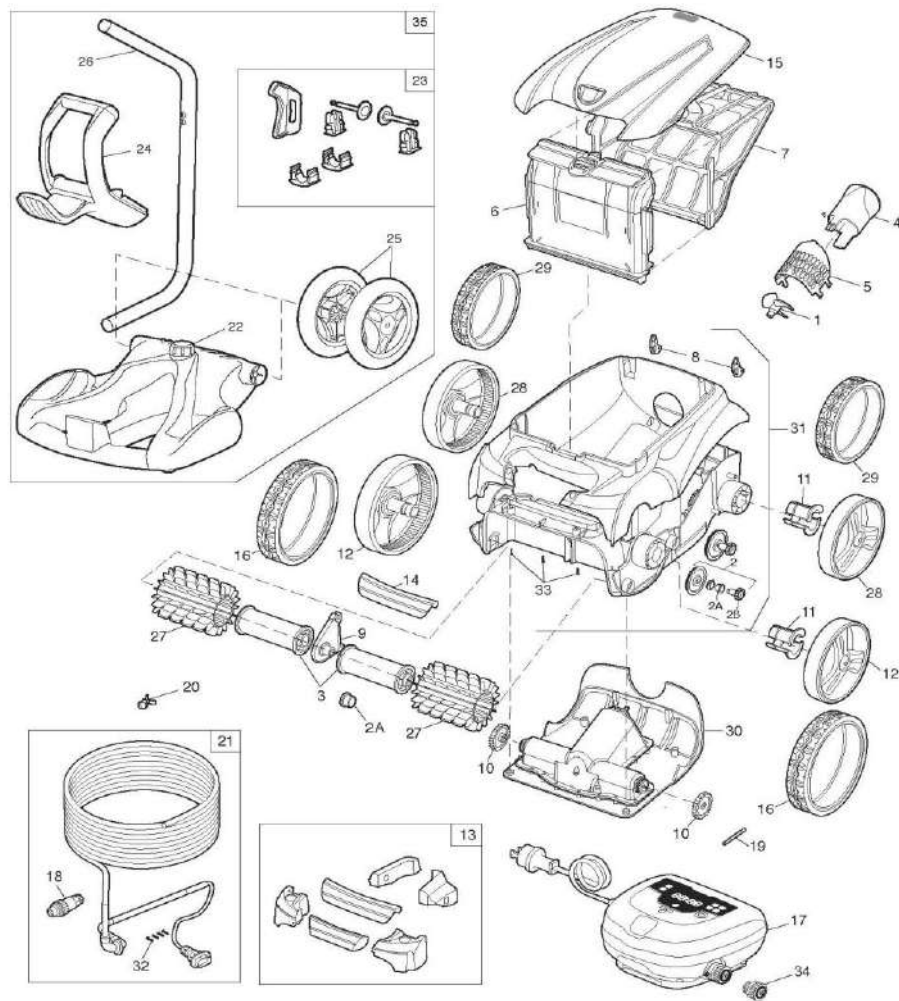

POLARIS - CLEANER PARTS - F9350

Polaris 9350 Sport Robotic
Part# F9350

ITEM PART NUMBER	KEY	PRINTED DESCRIPTION	RETAIL PRICE	QTY TO ORDER
PTS-R0517000	1	Propeller	8.99	
PTS-R0517200	2	Transmission Gear/Bushing	32.99	
PTS-R0639100	2A	Outer Bearing (set of 2)	8.99	
PTS-R0639000	2B	17 Point Gear	11.99	
PTS-R0517400	3	Roller Kit (Set Of 2)	42.99	
PTS-R0517500	4	Flow Outlet	15.99	
PTS-R0517600	5	Flow Outlet Screen	8.99	
PTS-R0517700	6	Filter Canister Support	48.99	
PTS-R0535900	7	General Purpose Filter Canister	74.99	
PTS-R0517800	7	Fine Filter Canister	72.99	
PTS-R0535800	7	Ultra Fine Filter Canister	81.99	
PTS-R0518100	8	Bumper With Roller Kit (Set Of 2)	16.99