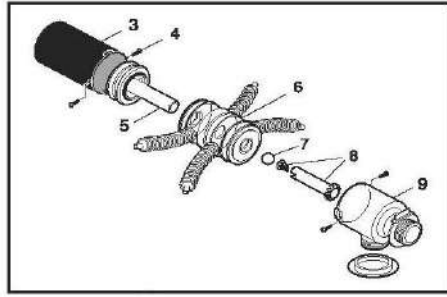

POLARIS - CLEANER PARTS - VAC SWEEP 65

Polaris Vac-Sweep® 65

Part# 6-130-00

ITEM PART NUMBER	KEY	PRINTED DESCRIPTION	RETAIL PRICE	QTY TO ORDER
PTS-630800	1	Surface Module	56.99	
PTS-640000	2	Mechanism (165/65/Turboturtle)	213.99	
PTS-640700	3	Cylinder (165/65//Turboturtle)	38.99	
PTS-641300	4	Screw, Mechanism, #6 X 5/16" Ss Sheet Metal, Blunt-End (165/65/Turboturtle)	0.49	
PTS-641100	5	Piston Assembly (165/65/Turboturtle)	32.99	
PTS-640900	6	Center Chamber Assembly (165/65//Turboturtle)	72.99	
PTS-640300	7	Randomizer Ball (165/65//Turboturtle)	0.99	
PTS-640600	8	Filter Connector/Randomizer Tube Kit (165/65/Turboturtle)	11.99	
PTS-640800	9	Connector Chamber (165/65//Turboturtle)	36.99	
PTS-650700	10	Drain Plug Assembly (165/65/Turboturtle)	2.99	
PTS-630500	11	Body Bottom Assembly (165/65/Turboturtle)	116.99	
PTS-630100	12	Body Bottom Wheel Kit (165/65/Turboturtle)	3.99	
PTS-630200	13	Screw, Top, #10 X 3/4" Ss Sheet Metal, Pan Head (165/65/Turboturtle)	0.99	
PTS-610400	14	Hose Connector, Female (165/65//Turboturtle)	4.99	
PTS-610700	15	Wheel Cage Assembly (165/65/Turboturtle)	8.99	
PTS-611000	16	Hose Weight (165/65/Turboturtle)	2.99	
PTS-610600	17	Sweep Hose Complete, 7 Foot (65/Turbo Turtle)	79.99	
PTS-621200	18	Jet Sweep Assembly (165/65/Turboturtle)	83.99	
PTS-611600	19	Jet Body Assembly (165/65/Turboturtle)	17.99	
PTS-621100	20	Jet Sweep Harness (165/65//Turboturtle)	38.99	
PTS-621000	21	Jet Sweep Head (165/65/Turboturtle)	14.99