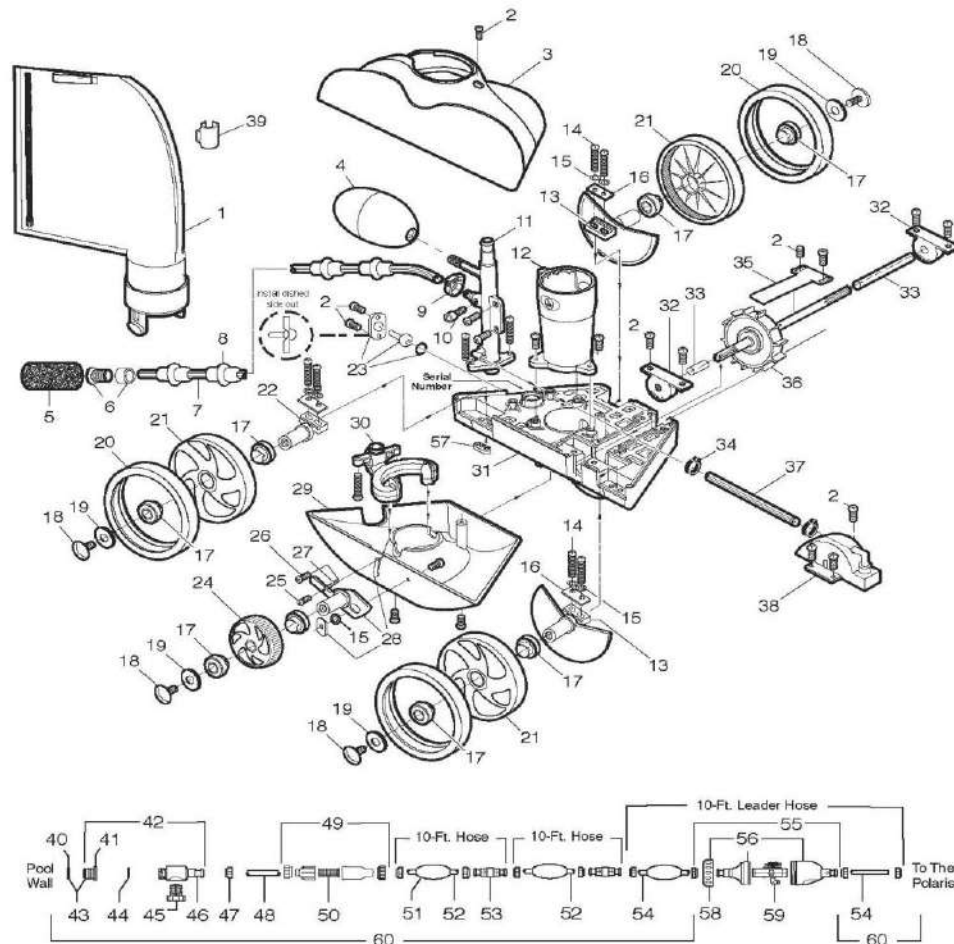

POLARIS - CLEANER PARTS - VAC SWEEP 280 (F5)

Polaris Vac-Sweep® 280

Part# F5

ITEM PART NUMBER	KEY	PRINTED DESCRIPTION	RETAIL PRICE	QTY TO ORDER
PTS-K13	1	Zippered All-Purpose Bag (280)	61.99	
PTS-C40	2	Screw, 10-32 X 3/8" Ss Pan Head (380/360/280/180)	0.99	
PTS-K5	3	Top, Blue (280)	69.99	
PTS-A20	4	Float, Head (380/360/280/180)	8.99	
PTS-91003105	5	Sweep Hose Scrubber (380/360/280/180)	3.99	
PTS-R0522400	5	Sweep Hose Scrubber 3 Pack	10.99	
PTS-B25	6	Orifice Tip With Orifice Tip Guard (380/280/180)	3.99	
PTS-B5	7	Sweep Hose Complete (380/280/180)	43.99	
PTS-B10	8	Wear Rings (380/360/280/180)	2.99	
PTS-B15	9	Sweep Hose Attach Clamp (380/360/280/180)	2.99	
PTS-B20	10	Adjustment Screw, Sweep Hose (380/360/280/180)	3.99	
PTS-K30	11	Feed Pipe With Elbow (280)	31.99	
PTS-K20	12	Vacuum Tube (280)	24.99