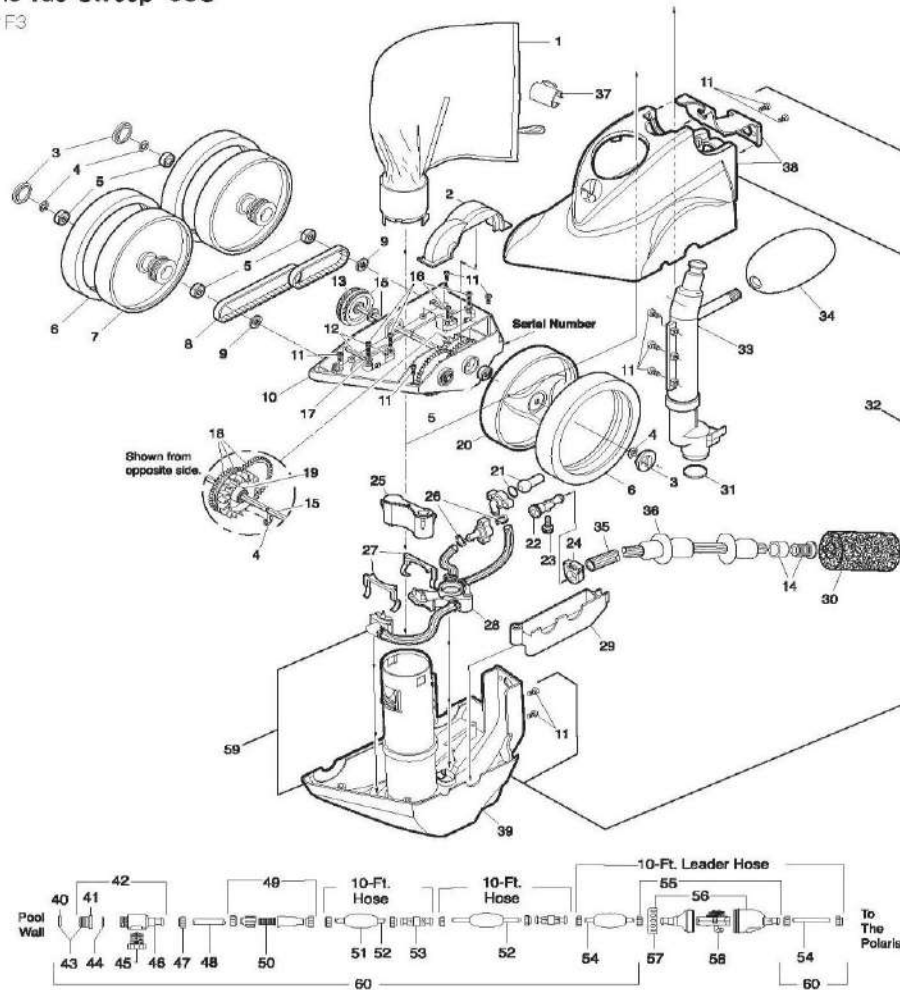

POLARIS - CLEANER PARTS - VAC SWEEP 380 (F3)

Polaris Vac-Sweep® 380

Part# F3

ITEM PART NUMBER	KEY	PRINTED DESCRIPTION	RETAIL PRICE	QTY TO ORDER
PTS-91001021	1	Zippered All-Purpose Bag (380/360)	61.99	
PTS-91001152	2	Housing, Turbine Upper (380/360)	5.99	
PTS-91001114	3	Hub Cap (380/360/340)	0.99	
PTS-91005107	4	E-Clip, Stainless Steel (380/360/Atv)	3.99	
PTS-91001108	5	Ball Bearing (380/360/340)	11.99	
PTS-C10	6	Tire, Maxtrax (380/360/280/180)	13.99	
PTS-91001008	7	Wheel, Double-Side (380/360)	17.99	
PTS-91001017	8	Belt Kit, Small And Large (380/360)	41.99	
PTS-91007011	9	Shield, Bearing (380/360/Atv)	1.99	
PTS-91005125	11	Screw, 8-32 X 1/2" Ss Pan Head (380/360)	0.99	
PTS-91001139	12	Axle Block Kit (Front And Rear) (380/360)	27.99	
PTS-91001010	13	Belt Divider, Transfer Pulley (380/360)	3.99	
PTS-B25	14	Orifice Tip With Orifice Tip Guard (380/280/180)	3.99	
PTS-91001007	15	Transfer Pulley/Drive Shaft Assembly (380/360)	26.99	
PTS-91005115	16	Screw, 8-32 X 3/4" Ss Pan Head (380/360/Atv)	0.99