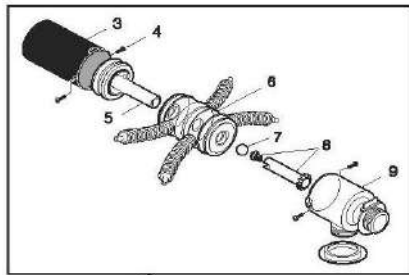

POLARIS - CLEANER PARTS - VAC SWEEP 165

Polaris Vac-Sweep® 165

Part# 6-120-00

ITEM PART NUMBER	KEY	PRINTED DESCRIPTION	RETAIL PRICE	QTY TO ORDER
PTS-630600	1	Surface Module Top	53.99	
PTS-640000	2	Mechanism (165/65/Turboturtle)	213.99	
PTS-640700	3	Cylinder (165/65//Turboturtle)	38.99	
PTS-641300	4	Screw, Mechanism, #6 X 5/16" Ss Sheet Metal, Blunt-End (165/65/Turboturtle)	0.49	
PTS-641100	5	Piston Assembly (165/65/Turboturtle)	32.99	
PTS-640900	6	Center Chamber Assembly (165/65//Turboturtle)	72.99	
PTS-640300	7	Randomizer Ball (165/65//Turboturtle)	0.99	
PTS-640600	8	Filter Connector/Randomizer Tube Kit (165/65/Turboturtle)	11.99	
PTS-640800	9	Connector Chamber (165/65//Turboturtle)	36.99	
PTS-650700	10	Drain Plug Assembly (165/65/Turboturtle)	2.99	
PTS-630500	11	Body Bottom Assembly (165/65/Turboturtle)	116.99	
PTS-630100	12	Body Bottom Wheel Kit (165/65/Turboturtle)	3.99	
PTS-630200	13	Screw, Top, #10 X 3/4" Ss Sheet Metal, Pan Head (165/65/Turboturtle)	0.99	
PTS-610400	14	Hose Connector, Female (165/65//Turboturtle)	4.99	
PTS-610700	15	Wheel Cage Assembly (165/65/Turboturtle)	8.99	
PTS-611000	16	Hose Weight (165/65/Turboturtle)	2.99	
PTS-611400	17	Sweep Hose Complete, 10 Foot (165)	109.99	
PTS-621200	18	Jet Sweep Assembly (165/65/Turboturtle)	83.99	
PTS-611600	19	Jet Body Assembly (165/65/Turboturtle)	17.99	
PTS-621100	20	Jet Sweep Harness (165/65//Turboturtle)	38.99	
PTS-621000	21	Jet Sweep Head (165/65/Turboturtle)	14.99