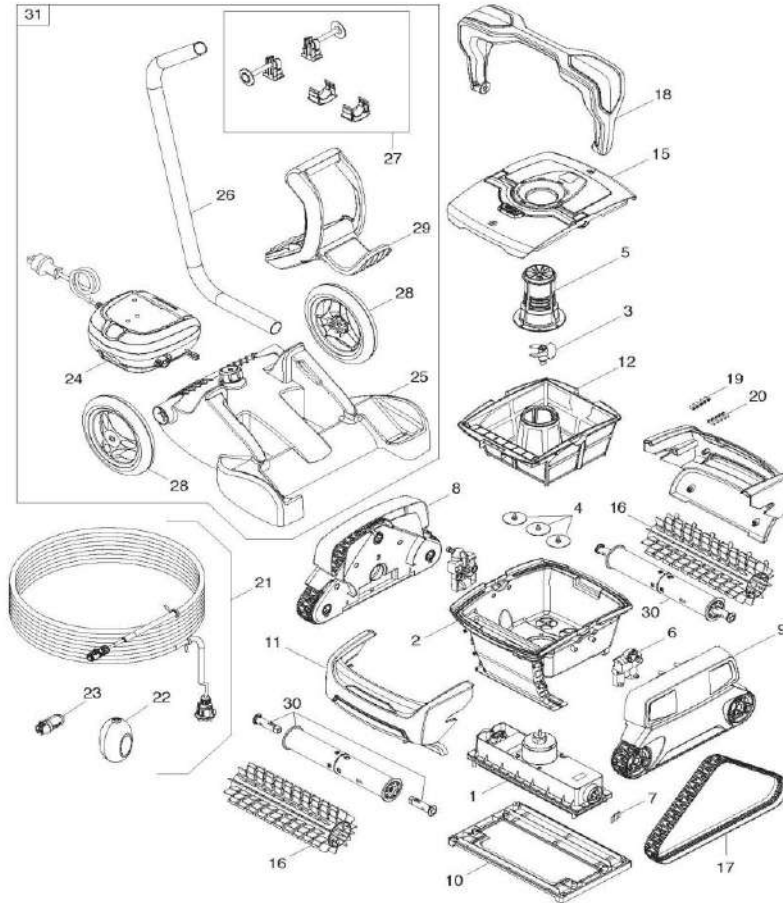

POLARIS - CLEANER PARTS - F8050

Polaris 8050 Sport Robotic
Part# F8050

ITEM PART NUMBER	KEY	PRINTED DESCRIPTION	RETAIL PRICE	QTY TO ORDER
PTS-R0632000	1	Complete Motor Block	718.99	
PTS-R0633400	2	Bowl	212.99	
PTS-R0633200	3	Impeller	7.99	
PTS-R0633300	4	Exhaust Valve (set of 3)	8.99	
PTS-R0633500	5	Flow Outlet	13.99	
PTS-R0633600	6	Handle Shaft	20.99	
PTS-R0657900	7	Motor Block Shaft Pin 04 (set of 5)	6.99	
PTS-R0715300	8	Complete Free Gear Box 8050	85.99	
PTS-R0715400	9	Complete Gear Box 8050	113.99	
PTS-R0633800	10	Bottom Plate	24.99	
PTS-R0715600	11	Body B Blue	39.99	
PTS-R0632701	12	Complete Filter 200	76.99	
PTS-R0632700	12	Complete Filter 100	45.99	
PTS-R0632702	12	Complete Filter 60	84.99	
PTS-R0747600	15	Complete Cover B-2	98.99