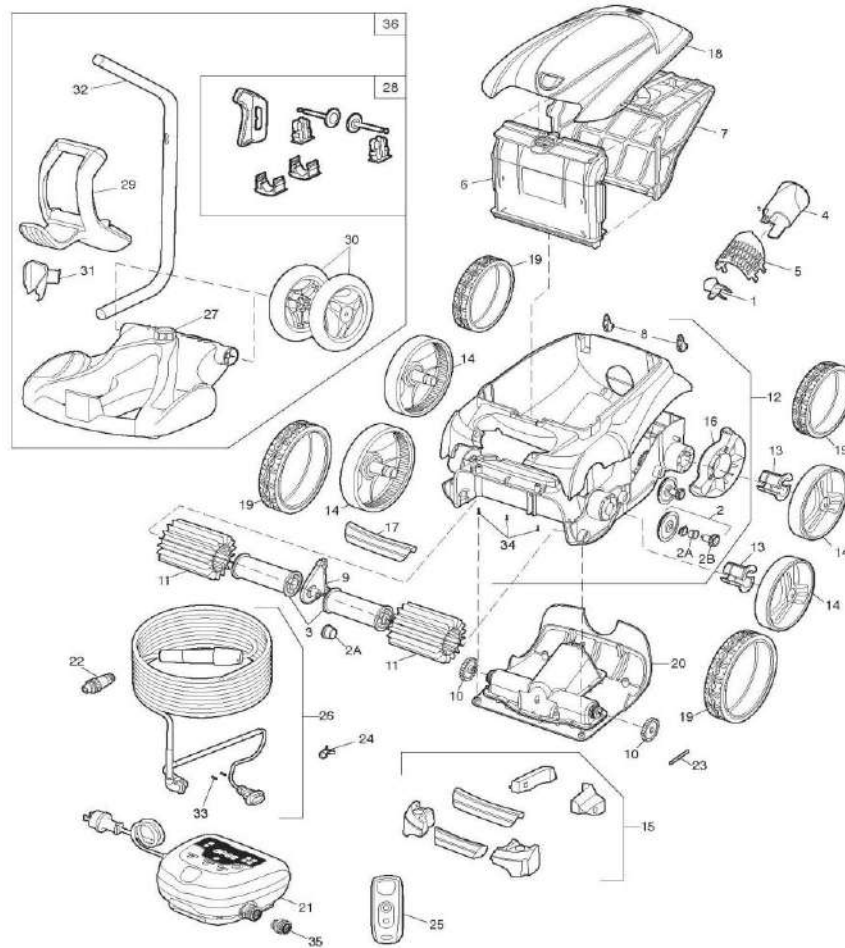

POLARIS - CLEANER PARTS - F9550

Polaris 9550 Sport Robotic

Part# F9550

ITEM PART NUMBER	KEY	PRINTED DESCRIPTION	RETAIL PRICE	QTY TO ORDER
PTS-R0517000	1	Propeller	8.99	
PTS-R0517200	2	Transmission Gear/Bushing	32.99	
PTS-R0639100	2A	Outer Bearing (set of 2)	8.99	
PTS-R0639000	2B	17 Point Gear	11.99	
PTS-R0517400	3	Roller Kit (Set Of 2)	42.99	
PTS-R0517500	4	Flow Outlet	15.99	
PTS-R0517600	5	Flow Outlet Screen	8.99	
PTS-R0517700	6	Filter Canister Support	48.99	
PTS-R0535900	7	General Purpose Filter Canister	74.99	
PTS-R0517800	7	Fine Filter Canister	72.99	
PTS-R0535800	7	Ultra Fine Filter Canister	81.99	
PTS-R0518100	8	Bumper With Roller Kit (Set Of 2)	16.99	
PTS-R0518700	9	Brush Separator, blue	8.99	
PTS-R0518800	10	Drive Gear Kit	11.99