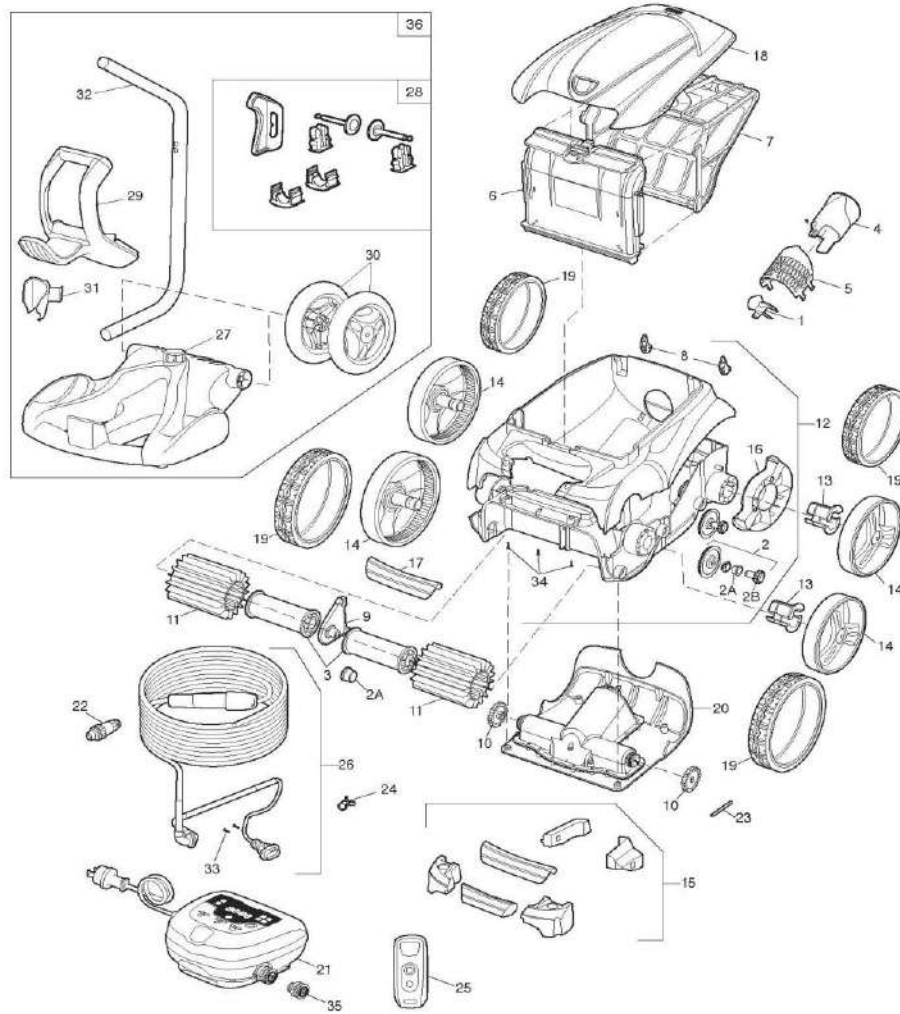

POLARIS - CLEANER PARTS - P955

Polaris P955 Robotic
Part# F955

ITEM PART NUMBER	KEY	PRINTED DESCRIPTION	RETAIL PRICE	QTY TO ORDER
PTS-R0517000	1	Propeller	8.99	
PTS-R0517200	2	Transmission Gear/Bushing	32.99	
PTS-R0639100	2A	Outer Bearing (set of 2)	8.99	
PTS-R0639000	2B	17 Point Gear	11.99	
PTS-R0517400	3	Roller Kit (Set Of 2)	42.99	
PTS-R0517500	4	Flow Outlet	15.99	
PTS-R0517600	5	Flow Outlet Screen	8.99	
PTS-R0517700	6	Filter Canister Support	48.99	
PTS-R0535900	7	General Purpose Filter Canister	74.99	
PTS-R0517800	7	Fine Filter Canister	72.99	
PTS-R0535800	7	Ultra Fine Filter Canister	81.99	
PTS-R0518100	8	Bumper With Roller Kit (Set Of 2)	16.99