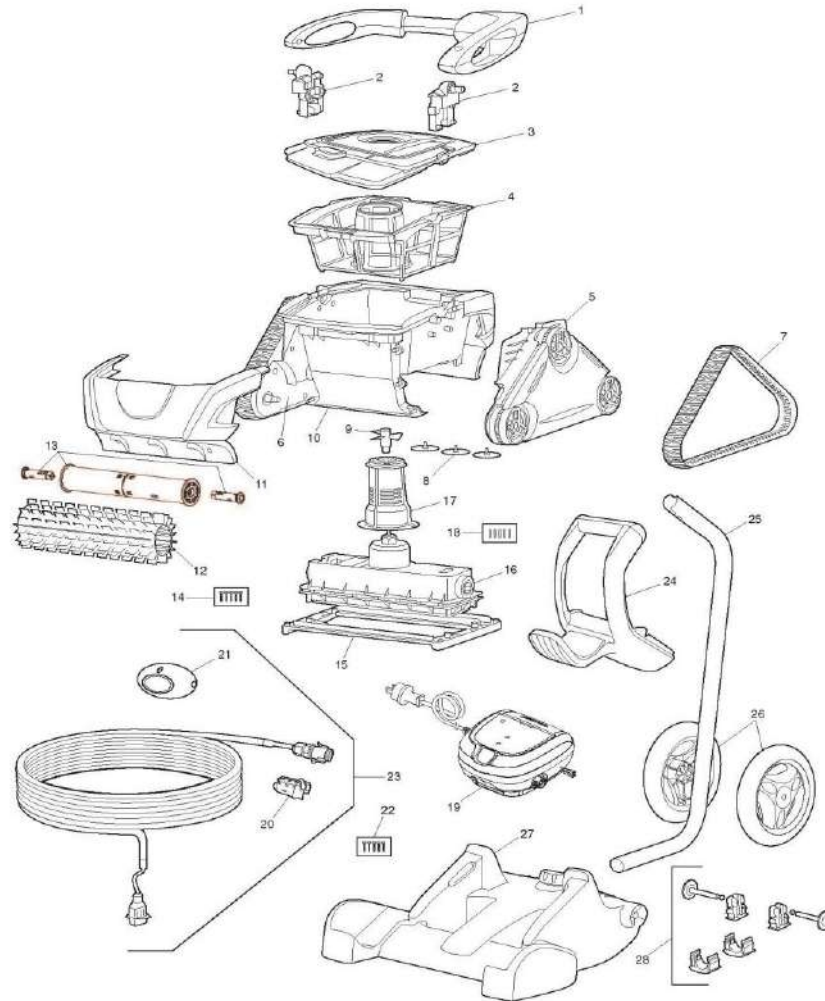

POLARIS - CLEANER PARTS - P825

Polaris P825
Part# WR000044

ITEM PART NUMBER	KEY	PRINTED DESCRIPTION	RETAIL PRICE	QTY TO ORDER
PTS-R0657501	1	Complete Handle White	100.99	
PTS-R0633600	2	Handle Shaft	20.99	
PTS-R0632401	3	Complete Cover A-1	98.99	
PTS-R0632700	4	Complete Filter 100	45.99	
PTS-R0632701	4	Complete Filter 200	76.99	
PTS-R0632702	4	Complete Filter 60	84.99	
PTS-R0632300	5	Complete Gear Box C RAL9022	113.99	
PTS-R0632200	6	Complete Free Gear Box C RAL9022	85.99	
PTS-R0657700	7	Track (set of 2)	65.99	
PTS-R0633300	8	Exhaust Valve (set of 3)	8.99	
PTS-R0633200	9	Impeller	7.99	
PTS-R0633400	10	Bowl	212.99