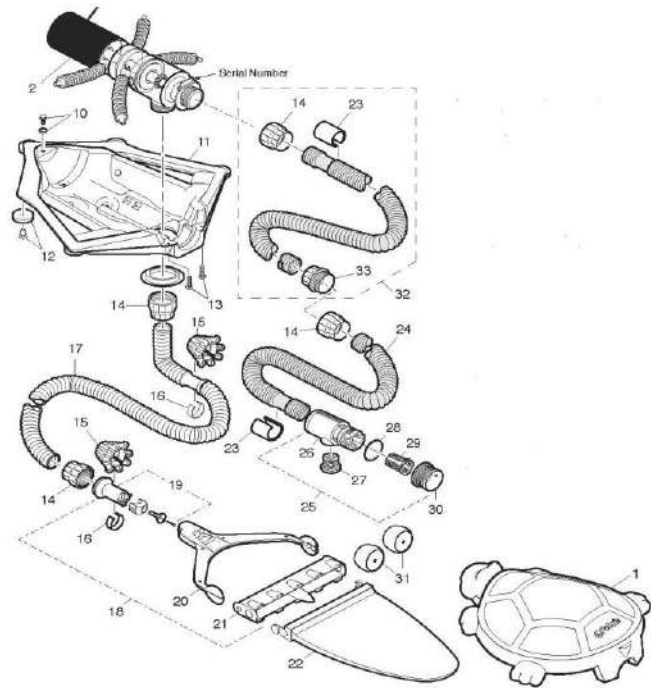

POLARIS - CLEANER PARTS - TURBO TURTLE

Polaris Turbo Turtle

Part# 6-13Q-DDT

ITEM PART NUMBER	KEY	PRINTED DESCRIPTION	RETAIL PRICE	QTY TO ORDER
PTS-630900	1	Replacement Turtle Top	110.99	
PTS-640000	2	Mechanism (165/65/Turboturtle)	213.99	
PTS-640700	3	Cylinder (165/65//Turboturtle)	38.99	
PTS-641300	4	Screw, Mechanism, #6 X 5/16" Ss Sheet Metal, Blunt-End (165/65/Turboturtle)	0.49	
PTS-641100	5	Piston Assembly (165/65/Turboturtle)	32.99	
PTS-640900	6	Center Chamber Assembly (165/65//Turboturtle)	72.99	
PTS-640300	7	Randomizer Ball (165/65//Turboturtle)	0.99	
PTS-640600	8	Filter Connector/Randomizer Tube Kit (165/65/Turboturtle)	11.99	
PTS-640800	9	Connector Chamber (165/65//Turboturtle)	36.99	
PTS-650700	10	Drain Plug Assembly (165/65/Turboturtle)	2.99	
PTS-630500	11	Body Bottom Assembly (165/65/Turboturtle)	116.99	
PTS-630100	12	Body Bottom Wheel Kit (165/65/Turboturtle)	3.99	
PTS-630200	13	Screw, Top, #10 X 3/4" Ss Sheet Metal, Pan Head (165/65/Turboturtle)	0.99	
PTS-610400	14	Hose Connector, Female (165/65//Turboturtle)	4.99	
PTS-610700	15	Wheel Cage Assembly (165/65/Turboturtle)	8.99	
PTS-611000	16	Hose Weight (165/65/Turboturtle)	2.99	
PTS-610600	17	Sweep Hose Complete, 7 Foot (65/Turbo Turtle)	79.99	
PTS-621200	18	Jet Sweep Assembly (165/65/Turboturtle)	83.99	
PTS-611600	19	Jet Body Assembly (165/65/Turboturtle)	17.99	
PTS-621100	20	Jet Sweep Harness (165/65//Turboturtle)	38.99	
PTS-621000	21	Jet Sweep Head (165/65/Turboturtle)	14.99