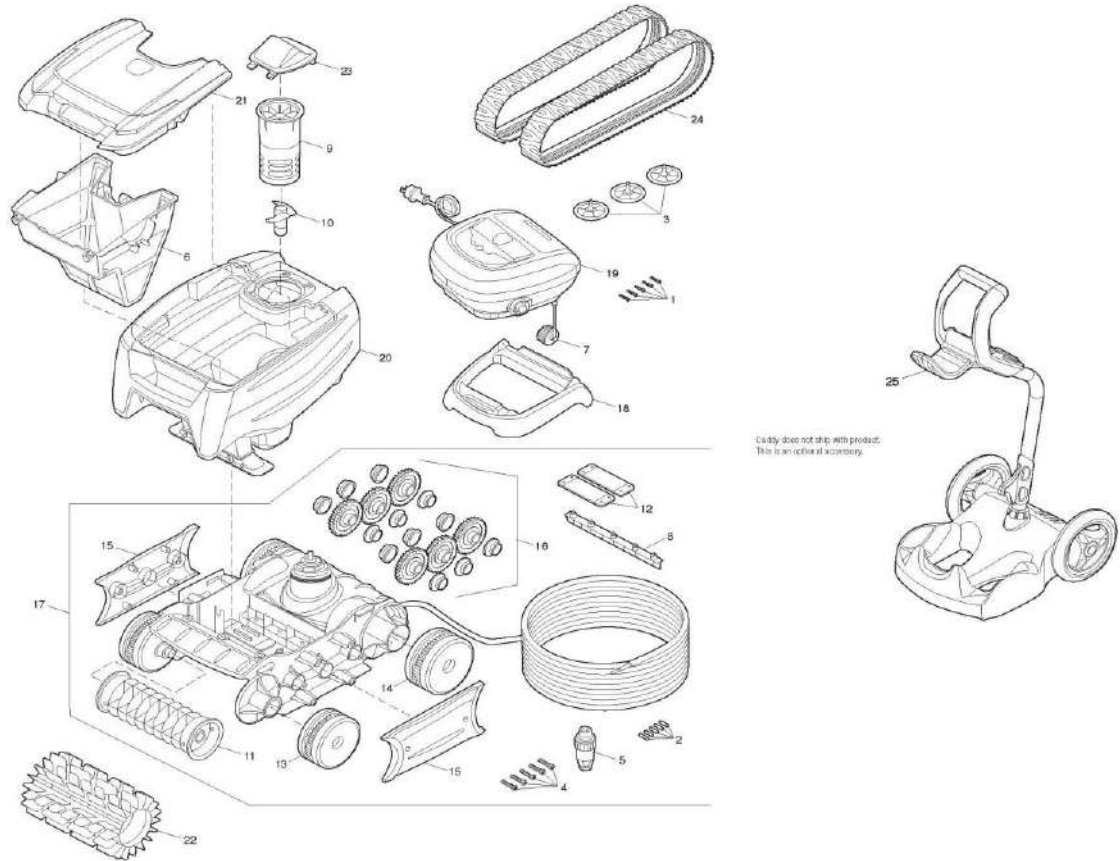

POLARIS - CLEANER PARTS - F7240 SPORT COMPACT

Polaris 7240 Sport Compact Robotic
Part# F7240

ITEM PART NUMBER	KEY	PRINTED DESCRIPTION	RETAIL PRICE	QTY TO ORDER
PTS-R0516700	1	Motor Block Screw Kit	8.99	
PTS-R0657900	2	Motor Block Shaft Pin 04 (set of 5)	6.99	
PTS-R0633300	3	Exhaust Valve (set of 3)	8.99	
PTS-R0638900	4	Polaris Screw 4 X 25MM (Set of 5)	3.99	
PTS-R0565600	5	Polaris Floating Cable Plug Kit	24.99	
PTS-R0763200	6	Polaris Fine Filter Canister	70.99	
PTS-R0763300	6	Polaris General Purpose Filter Canister	70.99	
PTS-R0763400	6	Polaris Ultra Fine Filter Canister	77.99	
PTS-R0800500	7	CONTROL BOX CONNECTOR CAP	5.99	
PTS-R0765800	8	Polaris Blades Set of 5	24.99	
PTS-R0766100	9	Polaris Flow Outlet	14.99	
PTS-R0766200	10	Polaris Impeller	6.99	
PTS-R0767000	11	Polaris Brush Holder	35.99	
PTS-R0767100	12	Polaris Ballast Smaller (Set of 2)	21.99	
PTS-R0771800	13	Polaris Complete Front Wheels	48.99