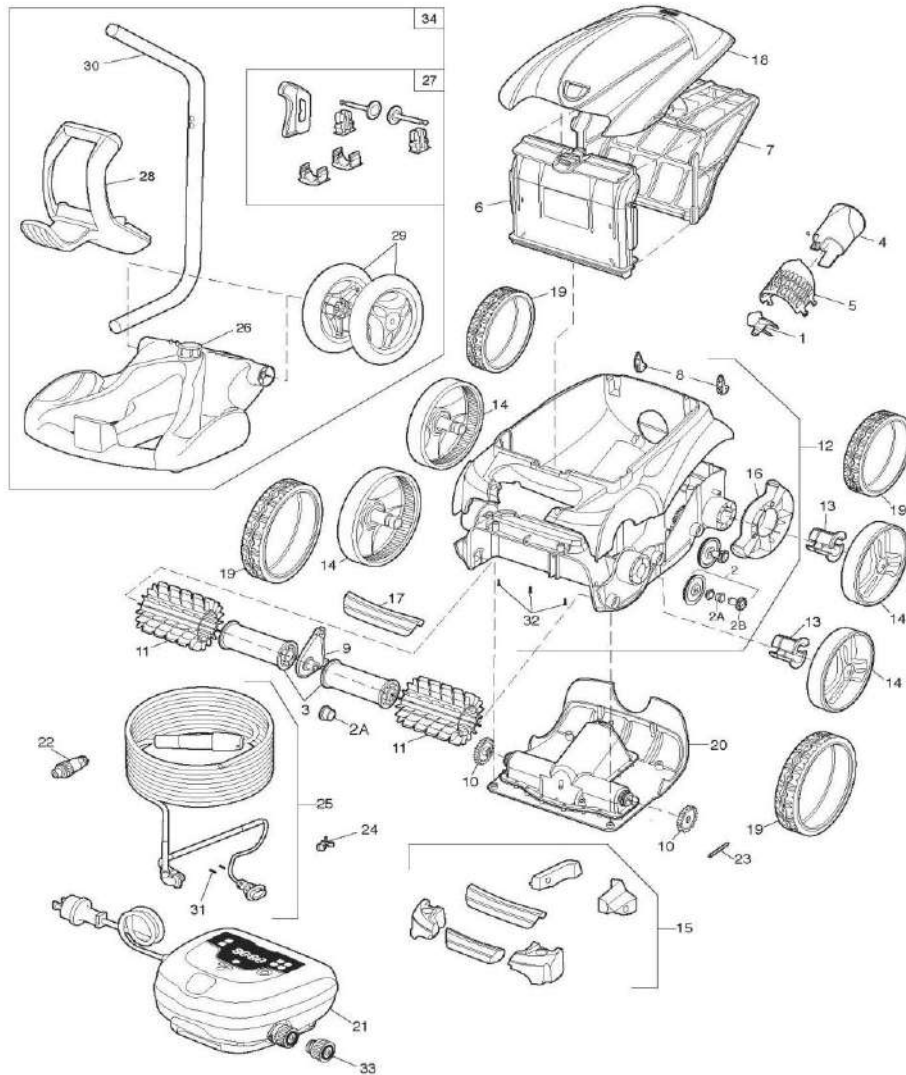

POLARIS - CLEANER PARTS - F9450

Polaris 9450 Sport Robotic
Part# F9450

ITEM PART NUMBER	KEY	PRINTED DESCRIPTION	RETAIL PRICE	QTY TO ORDER
PTS-R0517000	1	Propeller	8.99	
PTS-R0517200	2	Transmission Gear/Bushing	32.99	
PTS-R0639100	2A	Outer Bearing (set of 2)	8.99	
PTS-R0639000	2B	17 Point Gear	11.99	
PTS-R0517400	3	Roller Kit (Set Of 2)	42.99	
PTS-R0517500	4	Flow Outlet	15.99	
PTS-R0517600	5	Flow Outlet Screen	8.99	
PTS-R0517700	6	Filter Canister Support	48.99	
PTS-R0535900	7	General Purpose Filter Canister	74.99	
PTS-R0517800	7	Fine Filter Canister	72.99	
PTS-R0535800	7	Ultra Fine Filter Canister	81.99