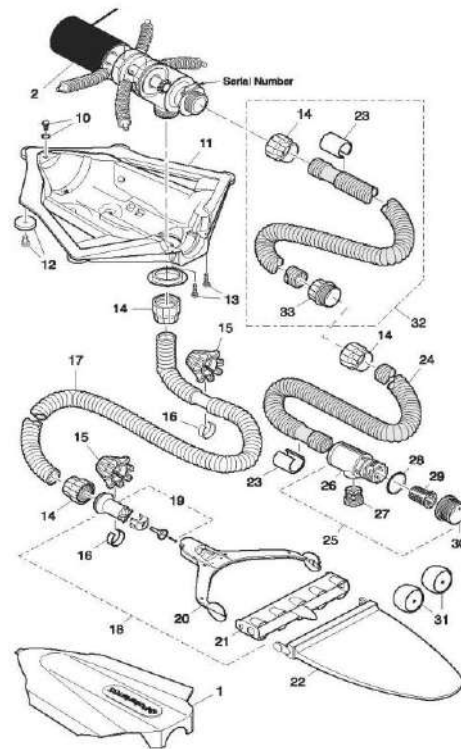

POLARIS - CLEANER PARTS - VAC SWEEP 165

Polaris Vac-Sweep® 165

Part# 6-120-00

ITEM PART NUMBER	KEY	PRINTED DESCRIPTION	RETAIL PRICE	QTY TO ORDER
PTS-630600	1	Surface Module Top	53.99	
PTS-640000	2	Mechanism (165/65/Turboturtle)	213.99	
PTS-640700	3	Cylinder (165/65//Turboturtle)	38.99	
PTS-641300	4	Screw, Mechanism, #6 X 5/16" Ss Sheet Metal, Blunt-End (165/65/Turboturtle)	0.49	
PTS-641100	5	Piston Assembly (165/65/Turboturtle)	32.99	
PTS-640900	6	Center Chamber Assembly (165/65//Turboturtle)	72.99	
PTS-640300	7	Randomizer Ball (165/65//Turboturtle)	0.99	
PTS-640600	8	Filter Connector/Randomizer Tube Kit (165/65/Turboturtle)	11.99	
PTS-640800	9	Connector Chamber (165/65//Turboturtle)	36.99	
PTS-650700	10	Drain Plug Assembly (165/65/Turboturtle)	2.99	
PTS-630500	11	Body Bottom Assembly (165/65/Turboturtle)	116.99	
PTS-630100	12	Body Bottom Wheel Kit (165/65/Turboturtle)	3.99	
PTS-630200	13	Screw, Top, #10 X 3/4" Ss Sheet Metal, Pan Head (165/65/Turboturtle)	0.99	
PTS-610400	14	Hose Connector, Female (165/65//Turboturtle)	4.99	
PTS-610700	15	Wheel Cage Assembly (165/65/Turboturtle)	8.99	
PTS-611000	16	Hose Weight (165/65/Turboturtle)	2.99	
PTS-611400	17	Sweep Hose Complete, 10 Foot (165)	109.99	
PTS-621200	18	Jet Sweep Assembly (165/65/Turboturtle)	83.99	
PTS-611600	19	Jet Body Assembly (165/65/Turboturtle)	17.99	
PTS-621100	20	Jet Sweep Harness (165/65//Turboturtle)	38.99	
PTS-621000	21	Jet Sweep Head (165/65/Turboturtle)	14.99