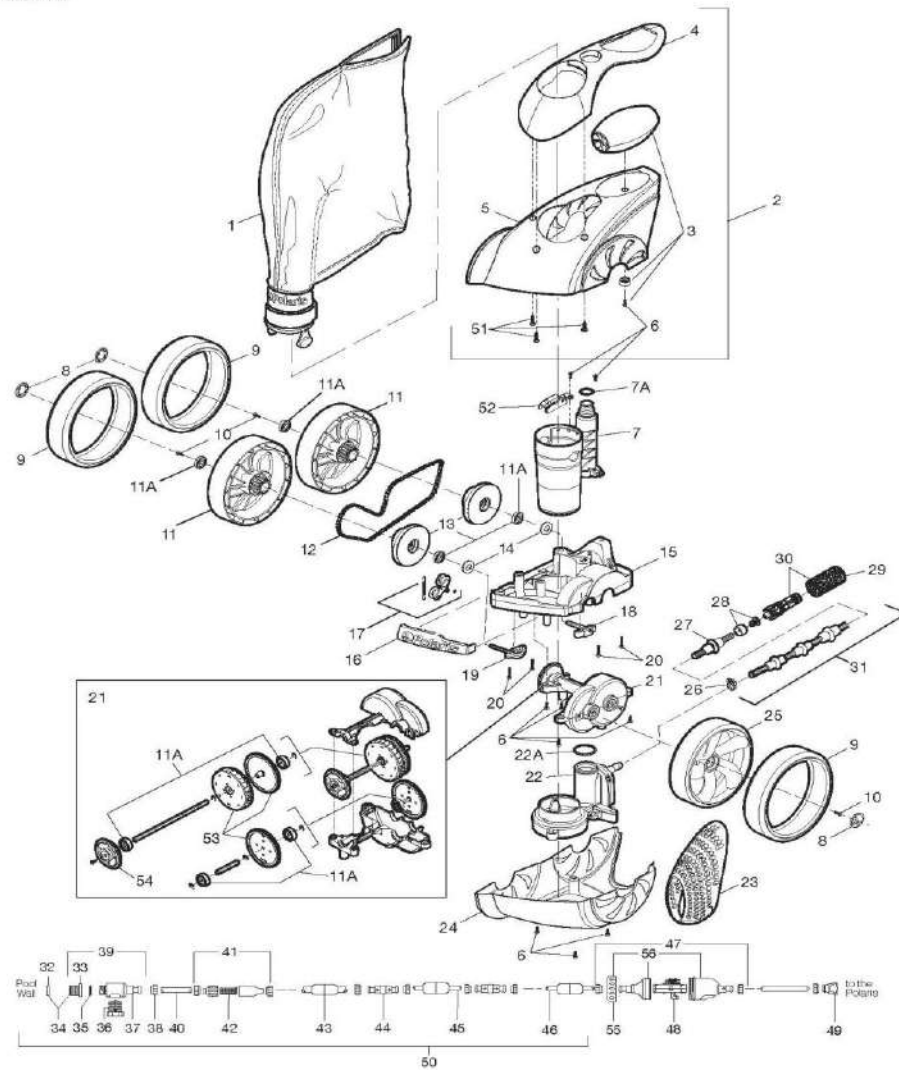

POLARIS - CLEANER PARTS - 3900 SPORT (F6)

Polaris 3900 Sport
Part# F6

ITEM PART NUMBER	KEY	PRINTED DESCRIPTION	RETAIL PRICE	QTY TO ORDER
PTS-39310	1	Superbag Double	67.99	
PTS-39003	2	Top Housing Assembly	96.99	
PTS-R0538000	3	Float, Head Kit	10.99	
PTS-R0537900	4	Canopy, 3900	25.99	
PTS-R0538100	5	Housing Top, 3900	44.99	
PTS-C40	6	Screw, 10-32 X 3/8" Ss Pan Head (380/360/280/180)	0.99	
PTS-39006	7	Vacuum Tube/Feed Pipe Assy W/Oring	33.99	
PTS-48141	7A	O-Ring, Feed Hose Connector	3.99	
PTS-39008	8	Hubcap	4.99	
PTS-48232	9	Tire, Widetrax, Black	38.99	
PTS-48036	10	Wheel Lock Nut	11.99