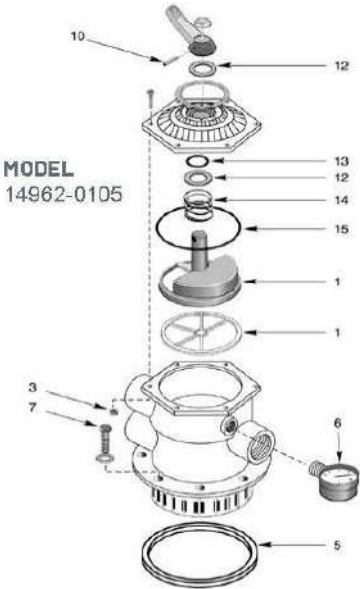

STA-RITE - VALVE PARTS - MULTIPOINT TOP MOUNT 1-1/2" VALVE

ITEM PART NUMBER	KEY	PRINTED DESCRIPTION	RETAIL PRICE	QTY TO ORDER
PTS-149620017	1	PLG W/GSKT ASY	125.99	
PTS-98211400	3	NUT 1/4 20 PLTD BRASS	2.99	
PTS-149620021	5	SQ RNG #2-439S BUNA N	24.99	
PTS-150600000T	6	GA 2" TAPED 1/4" NPT	53.99	
PTS-U3074SS	7	SCR 3/8-16x1" HEX HD CAP SS	4.99	
PTS-358570021	10	DWL PIN 5/16"X2.5"302SS	8.99	
PTS-149620005	12	WSHR	4.99	
PTS-355051228	13	ORNG #2-216	4.99	
PTS-149620011	14	SPRING	24.99	
PTS-355051272	15	ORNG BUNA-N N674-70 5-5/8 ID X 1/8	12.99	
PTS-149620035	N/S	SPRNG & O KIT	51.99