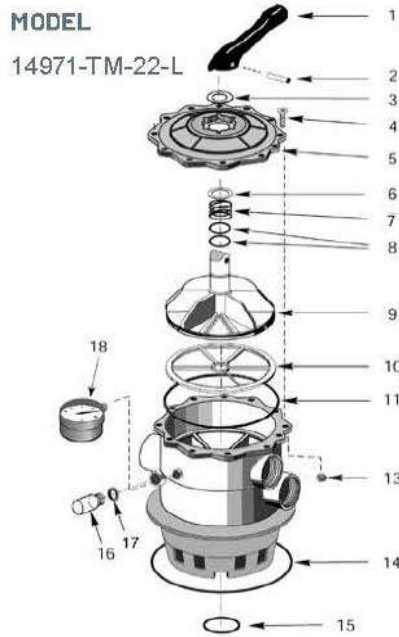

STA-RITE - VALVE PARTS - MULTIPOINT 1-1/2" VALVE

ITEM PART NUMBER	KEY	PRINTED DESCRIPTION	RETAIL PRICE	QTY TO ORDER
PTS-149620032	2	HNDL 1.5"6POS VLV BLK	18.99	
PTS-358570021	3	DWL PIN 5/16"X2.5"302SS	8.99	
PTS-149650007	4	WASHER SS	4.99	
PTS-149650011S	7	VLV UPPER BDY SVC	76.99	
PTS-355051228	8	ORNG #2-216	4.99	
PTS-149650007	9A	WASHER SS	4.99	
PTS-149650007	9B	WASHER SS	4.99	
PTS-149650006	10	SPRNG SS	20.99	
PTS-150600000T	11	GA 2" TAPED 1/4" NPT	53.99	
PTS-149650028	12	PLUG/GSKT ASY	64.99	
PTS-355051275	13	ORNG #2-258 BUNA N	8.99	
PTS-354070071	15	NUT 1/4-20 STD HEX SS	5.99	
PTS-U9369	16	ORNG #2-442 N674 70DURO	19.99	
PTS-WC11987	N/S	CLMP KIT	228.99	
PTS-777040104	N/S	CVR&PLUG ASM-WC112-147	187.99	

STA-RITE - VALVE PARTS - MULTIPOINT 2" VALVE

ITEM PART NUMBER	KEY	PRINTED DESCRIPTION	RETAIL PRICE	QTY TO ORDER
PTS-14971SM10E1	1	HNDL MLTPRT VLV	47.99	
PTS-14971SM10E2	2	PIN VLV HNDL SS	18.99	
PTS-14971SM10E3	3	WSHR VLV HNDL SS	13.99	
PTS-14971SM10E4	4	SCR SS 304	4.99	
PTS-14971SM20E6	5	VLV CVR 2" TOP-MOUNT BLK	73.99	
PTS-14971SM10E8	6	WSHR VLV DIV	13.99	
PTS-14971SM10E9	7	SPRNG MULT VLV SS	59.99	
PTS-14971SM10E10	8	ORNG VLV DIV	11.99	
PTS-14971SM20E11	9	VLV DIV HEAD	76.99	
PTS-14971SM20E12	10	GSKT VLV DIV	53.99	
PTS-14971SM20E7	11	ORNG VLV COVER	19.99	
PTS-14971SM10E14	13	NUT VLV COVER SS	2.99	
PTS-U9369	14	ORNG #2-442 N674 70DURO	19.99	
PTS-355051243	15	ORNG #2-229 (E1109-60)	3.99	
PTS-14971SM10E17	16	SIGHTGLS	20.99	
PTS-14971SM10E16	17	GSKT FOR SIGHTGLS	7.99	
PTS-150600000T	18	GA 2" TAPED 1/4" NPT	53.99	
PTS-14971SM20E50	N/S	KEY ASY MULT VLV	480.99	