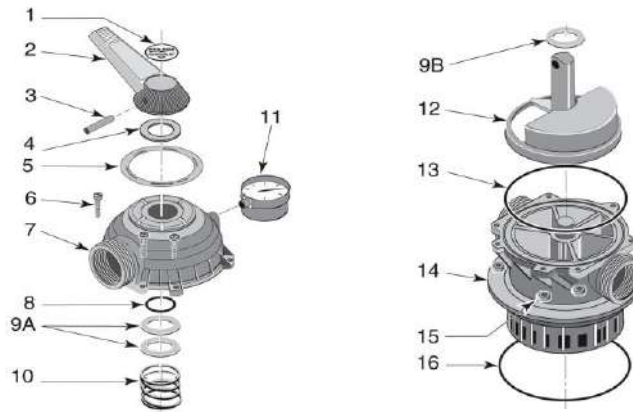

STA-RITE - VALVE PARTS - MULTIPOINT 1-1/2" VALVE

ITEM PART NUMBER	KEY	PRINTED DESCRIPTION	RETAIL PRICE	QTY TO ORDER
PTS-149620032	2	HNDL 1.5"6POS VLV BLK	18.99	
PTS-358570021	3	DWL PIN 5/16"X2.5"302SS	8.99	
PTS-149650007	4	WASHER SS	4.99	
PTS-149650011S	7	VLV UPPER BDY SVC	76.99	
PTS-355051228	8	ORNG #2-216	4.99	
PTS-149650007	9A	WASHER SS	4.99	
PTS-149650007	9B	WASHER SS	4.99	
PTS-149650006	10	SPRNG SS	20.99	
PTS-150600000T	11	GA 2" TAPED 1/4" NPT	53.99	
PTS-149650028	12	PLUG/GSKT ASY	64.99	
PTS-355051275	13	ORNG #2-258 BUNA N	8.99	
PTS-354070071	15	NUT 1/4-20 STD HEX SS	5.99	
PTS-U9369	16	ORNG #2-442 N674 70DURO	19.99	
PTS-WC11987	N/S	CLMP KIT	228.99	
PTS-777040104	N/S	CVR&PLUG ASM-WC112-147	187.99	

STA-RITE - VALVE PARTS - MULTIPOINT 2" VALVE

ITEM PART NUMBER	KEY	PRINTED DESCRIPTION	RETAIL PRICE	QTY TO ORDER
PTS-14971SM10E1	1	HNDL MLTPRT VLV	47.99	
PTS-14971SM10E2	2	PIN VLV HNDL SS	18.99	
PTS-14971SM10E3	3	WSHR VLV HNDL SS	13.99	
PTS-14971SM10E4	4	SCR SS 304	4.99	
PTS-14971SM20E6	5	VLV CVR 2" TOP-MOUNT BLK	73.99	
PTS-14971SM10E8	6	WSHR VLV DIV	13.99	
PTS-14971SM10E9	7	SPRNG MULT VLV SS	59.99	
PTS-14971SM10E10	8	ORNG VLV DIV	11.99	
PTS-14971SM20E11	9	VLV DIV HEAD	76.99	
PTS-14971SM20E12	10	GSKT VLV DIV	53.99	
PTS-14971SM20E7	11	ORNG VLV COVER	19.99	
PTS-14971SM10E14	13	NUT VLV COVER SS	2.99	
PTS-U9369	14	ORNG #2-442 N674 70DURO	19.99	
PTS-355051243	15	ORNG #2-229 (E1109-60)	3.99	
PTS-14971SM10E17	16	SIGHTGLS	20.99	
PTS-14971SM10E16	17	GSKT FOR SIGHTGLS	7.99	
PTS-150600000T	18	GA 2" TAPED 1/4" NPT	53.99	
PTS-14971SM20E50	N/S	KEY ASY MULT VLV	480.99	