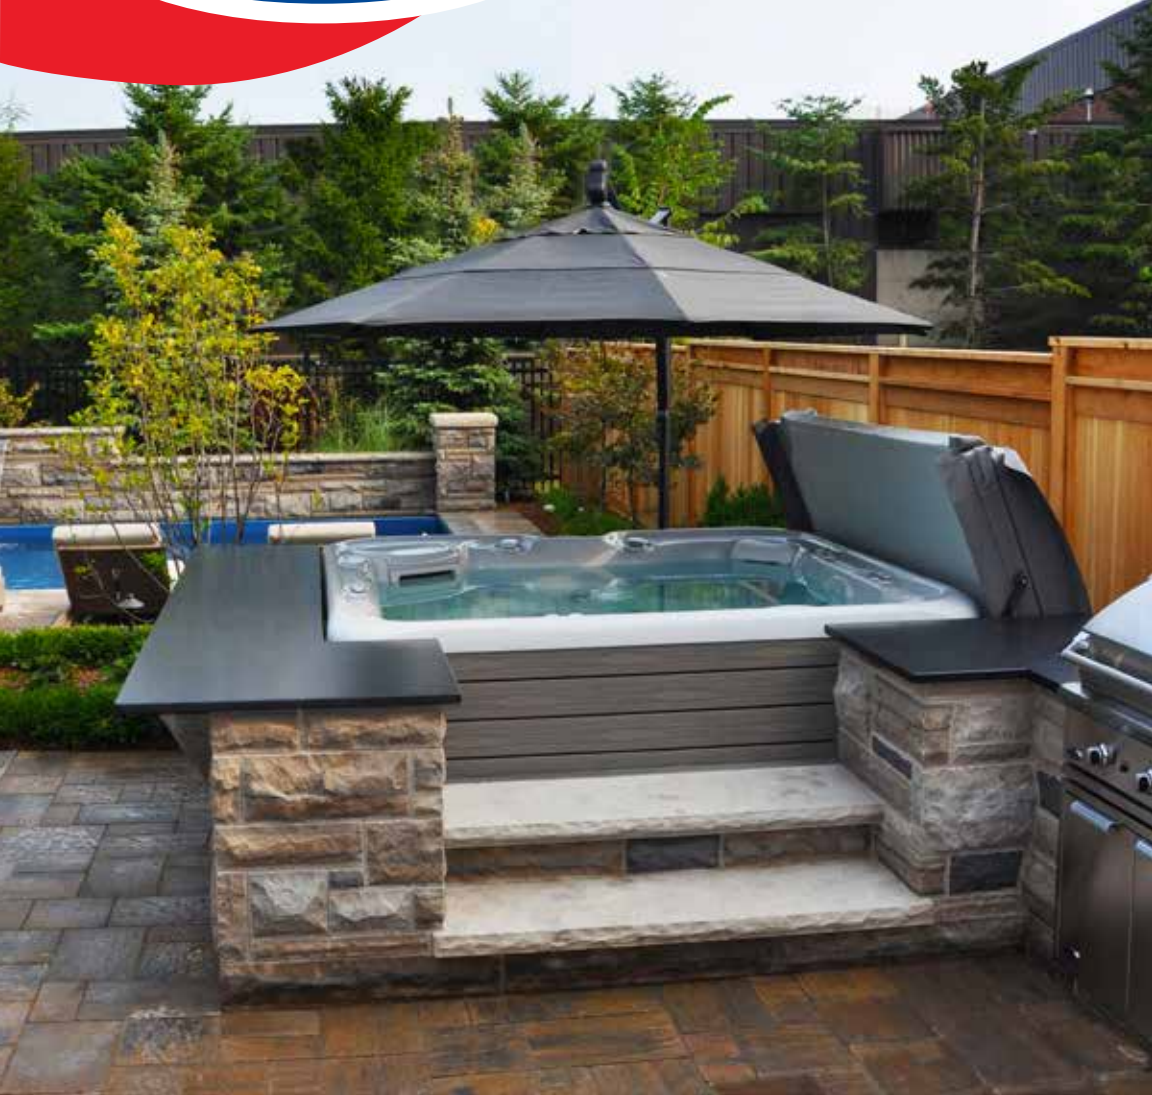

Come visit us at 20 Nihan Drive, St. Catharines
905-934-0937 | boldtpools.ca

While supplies last. See Dealer for details. Prices valid until June 30, 2017.