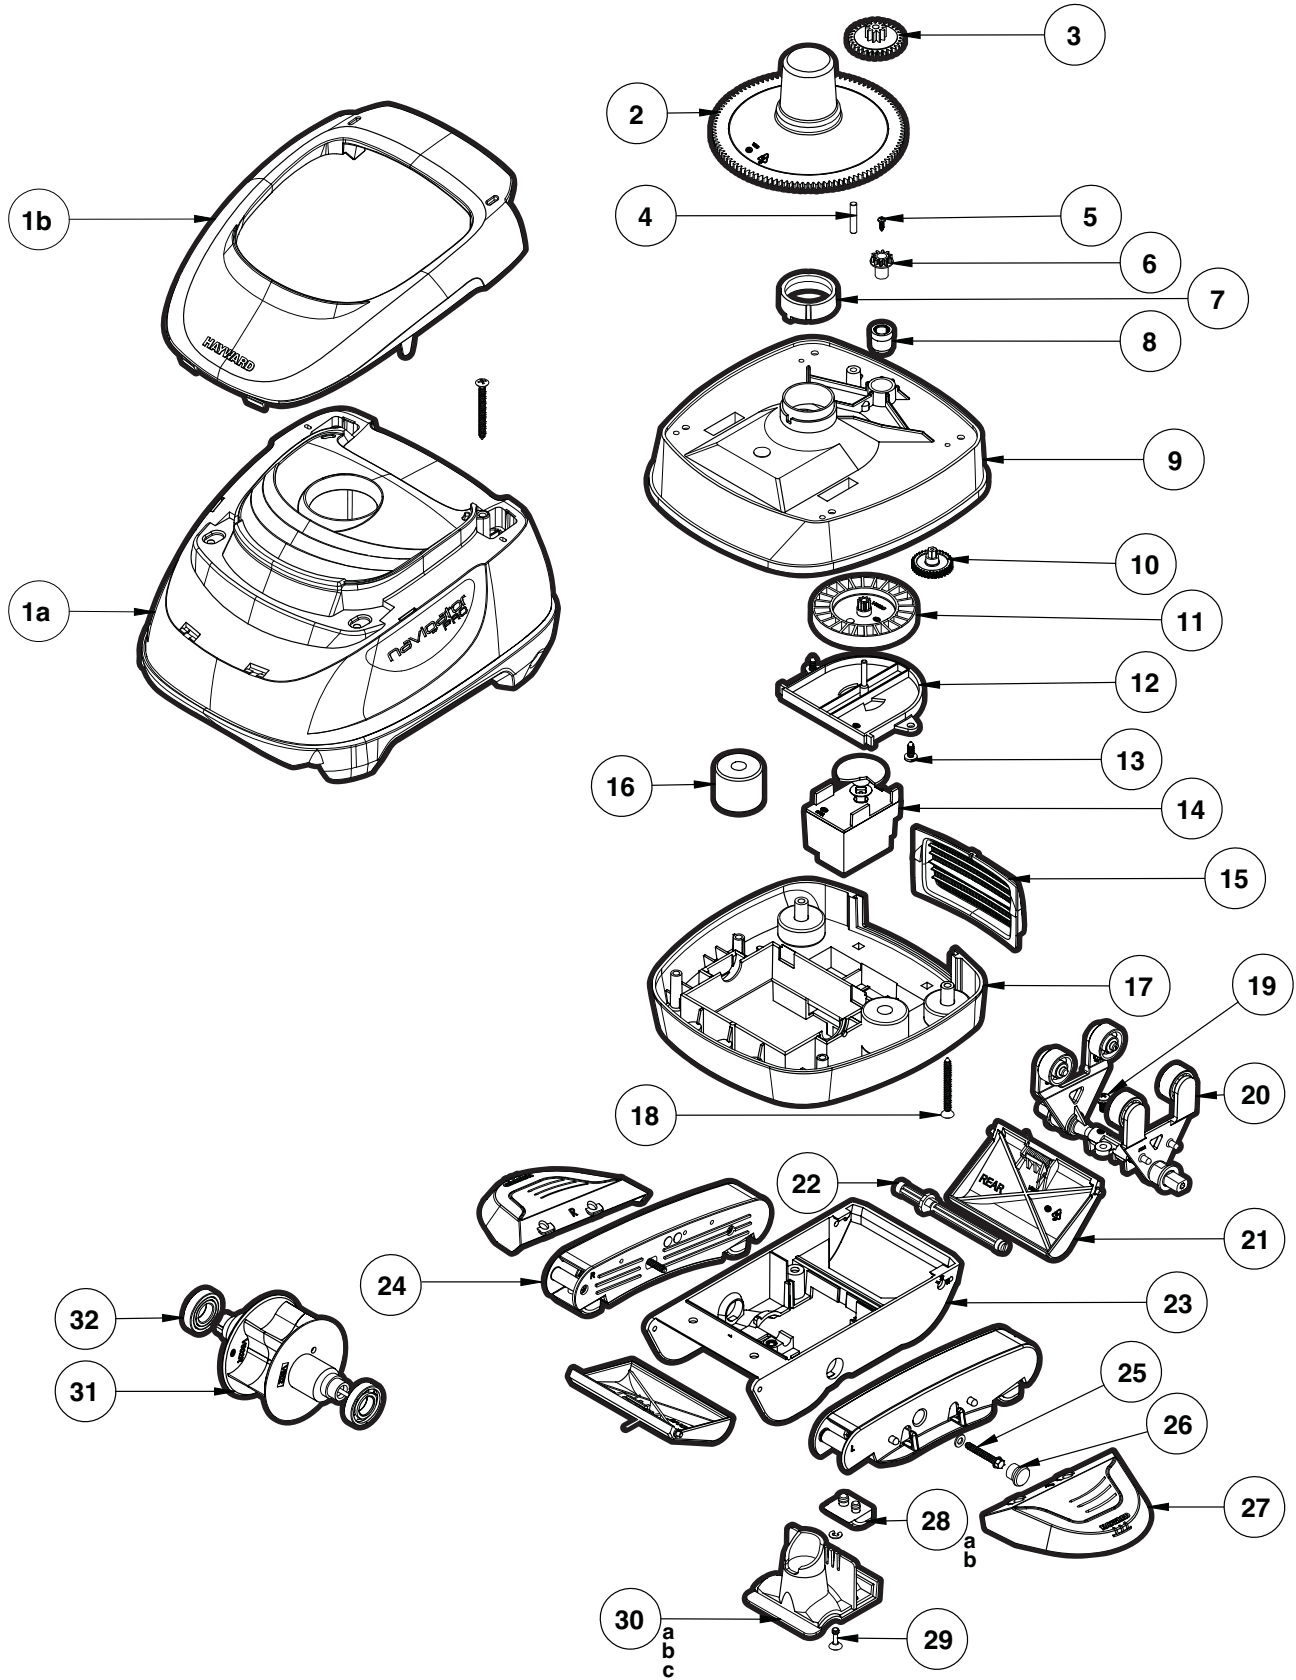

Navigator® Pro

REPLACEMENT PARTS

Parts Diagram

Cleaners

Parts Listing

Ref. No.	Part No.	Description	Ctn. Qty.
1a	AXVU016	Navigator Pro Skirt Assembly	1
1b	AXVU005	Navigator Pro Handle Assembly	1
2	AXV070	Cone Gear, Clear	1
3	AXV301	Inter Gear	1
4	AXV309	Inter Gear Shaft	1
5	AXV068	Spindle Gear Screw	1
6	AXV303	Cone Spindle Gear	1
7	AXV306	Cone Gear Bushing	1
8	AXV066A	Cone Spindle Gear Bushing	1
9	AXV060WH	Upper Middle Body	1
10	AXV064A	Medium Turbine Drive Gear	1
11	AXV062C	Medium Turbine	1
12	AXV009	Medium Turbine Case/Axle Assembly	1
13	AXV065P	Upper Body Screw (6 pack)	1
14	AXV408P	Gear Box Assembly	1
15	AXVU009*	Screen Kit	1
16	AXV054FH	Float Kit	1
17	AXV050CWH	Lower Middle Body	1
18	AXV057P	Middle Body Screw (6 pack)	1
19	AXV313	Lower Body Screw	1
20	AXV621DAT	Kit-Universal, Turbine/A-Frame	1
21	AXV434WHP**	Flap Kit (2 flaps, front and rear springs)	1
22	AXV031B	Flap Adjuster	1
23	AXV230DWH	Open Lower Body	1
24	AXV417WHP**	Pod Kit	1
25	AXSCR4008	Pod Screw Kit (2 screws and 2 washers)	1
26	AXV016P	Pod Plug (6 pack)	1
27	AXV604WHP**	Wing Kit	1
28a	AXV414P	Shoes, Concrete (4 pack)	1
28b	AXV413P	Shoes, Vinyl (4 pack)	1
29	AXV314P	Captive Screw with Clip	1
30a	AXV603	Access Cover Assembly, Concrete	1
30b	AXV603A	Access Cover Assembly, Vinyl	1
30c	AXV603CLO	Access Cover Assembly, Concrete – Large Skids	25
31	AXV602P	Turbine Kit (turbine and 2 turbine bearings)	1
32	AXV055P	Turbine Bearing (2 pack)	1
—	AXV414604WHP	Shoe and Wing Maintenance Kit	50
—	AXV621417WHP	A-Frame and Pod Tune Up Kit	10
—	AXV622604WHP	Propulsion and Wing Rebuild Kit	1

NOTES: *Add BK to end of part number for Black.

**Remove WHP from end of part number and replace with BLK for Black.