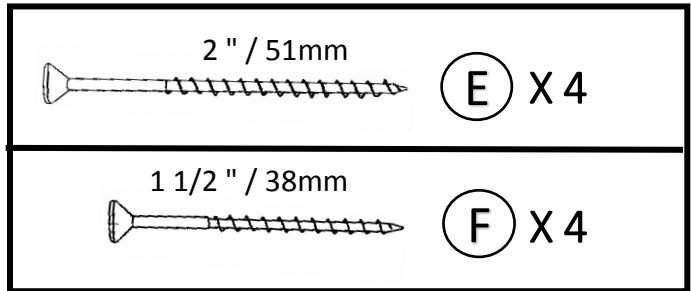

Generation Line
BY C.R. PLASTIC PRODUCTS INC

T04

Generation Line

BY C.R. PLASTIC PRODUCTS INC

T04

(B) X 1

(C) X 1

800.490.1283