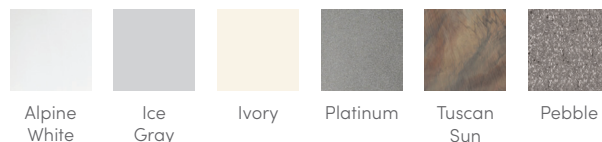

PRODIGY®

SHELL COLORS

CABINET COLORS

COVER COLORS

CABINET AND SHELL COLOR OPTIONS*

Cabinet Colors	Java	Charcoal	Blackwood	Linen	Brushed Nickel
Shell Colors	Alpine White Ice Gray Ivory Tuscan Sun Pebble	Alpine White Ice Gray Platinum Tuscan Sun Pebble	Alpine White Ice Gray Platinum	Alpine White Ivory Tuscan Sun Pebble	Alpine White Ice Gray Platinum