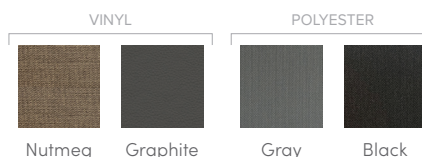

PRODIGY®

SHELL COLORS

CABINET COLORS

COVER COLORS

CABINET AND SHELL COLOR OPTIONS*

Cabinet Colors	Java	Charcoal	Blackwood	Linen	Brushed Nickel
Shell Colors	Alpine White Ice Gray Ivory Tuscan Sun Pebble	Alpine White Ice Gray Platinum Tuscan Sun Pebble	Alpine White Ice Gray Platinum	Alpine White Ivory Tuscan Sun Pebble	Alpine White Ice Gray Platinum