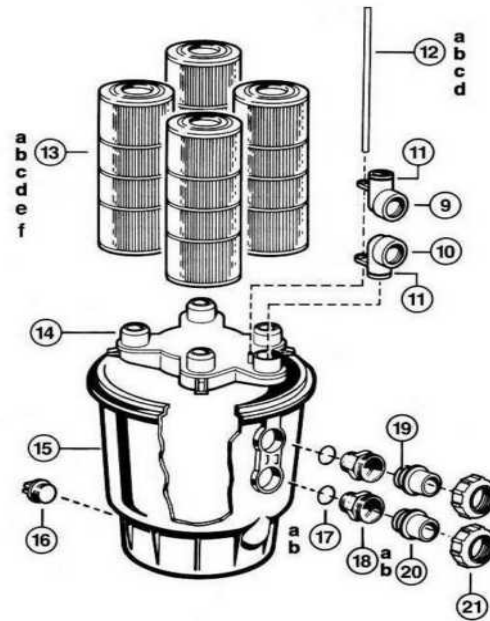

HAYWARD - CARTRIDGE FILTER PARTS - SUPER STARCLEAR C2000 - C5000

ITEM PART NUMBER	KEY	PRINTED DESCRIPTION	RETAIL PRICE	QTY TO ORDER
PTS-ECX270861	1	PRESSURE GAUGE-6 O'CLOCK-	35.99	
PTS-DEX2400S	2	AIR RELIEF ASSY	49.99	
PTS-DEX2400Z3A		"O" RING-RELIEF VALVE	14.99	
PTS-SX200Z5	3	O RING	3.99	
PTS-CX3020DA	8A	TOPCLOSURE PLATE-C3020/4020	68.99	
PTS-DEX360M	11	O-RING	5.99	
PTS-CX800Z4A	12A	AUTO AIR RELIEF TUBE W/SCREEN	11.99	
PTS-CX3000Z3	12B	AIR TUBE-C3000	10.99	
PTS-CX4000Z3	12C	AIR TUBE-C4000	11.99	
PTS-CX5000Z3	12D	AIR TUBE	14.99	
PTS-CX480XRE	13A	REPLACEMENT ELEMENT(C-2020)	80.99	
PTS-CX580XRE	13B	REPLACEMENT ELEMENT(C-3020)	91.99	
PTS-CX880XRE	13C	REPL ELEMENT -C4000/C4020 /C4025	115.99	
PTS-CX1280XRE	13E	CARTRIDGE ELEMENT	144.99	
PTS-CX3000C	14	BOTTOM COLLECTOR MANIFOLD	129.99	
PTS-SP1022CBLK	16	CYCOLAC PLUG W/GASKET - BLACK	3.99	
PTS-SX200Z3	17A	O RING	6.99	
PTS-SX360Z1	17B	O RING (S-360)	11.99	
PTS-SX200Z4PAK2	19	VALVE O-RING (SET OF 2)	6.99	
PTS-SX240F	20	SKT CONNECTOR	19.99	
PTS-SX200R	21	LOCKNUT	10.99