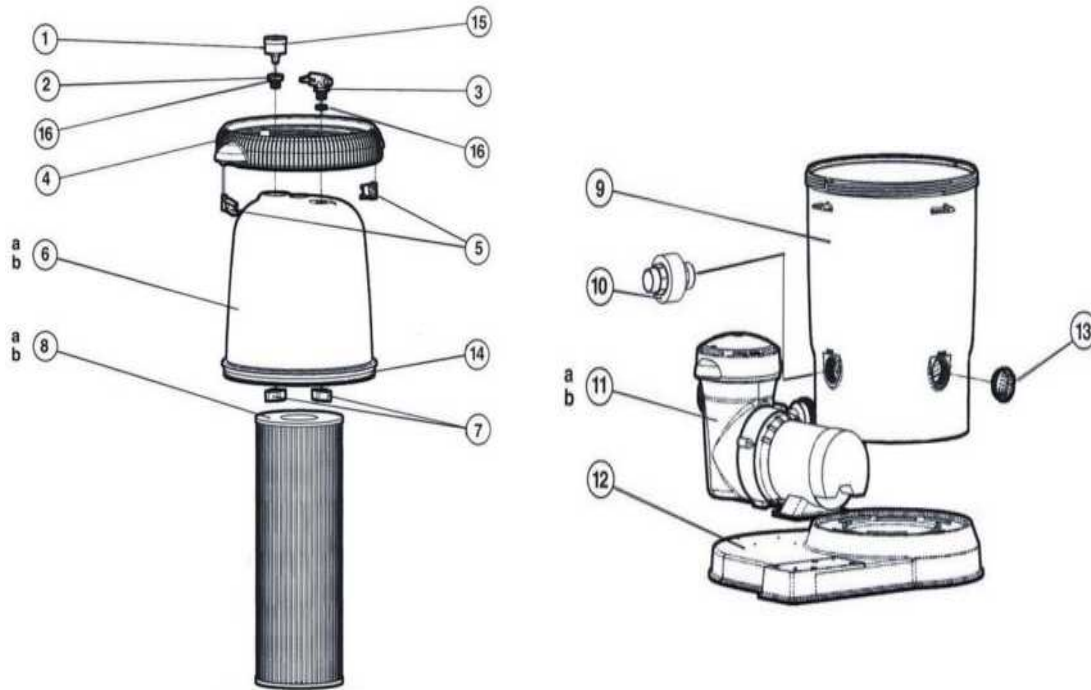

HAYWARD - CARTRIDGE FILTER PARTS - XSTREAM

ITEM PART NUMBER	KEY	PRINTED DESCRIPTION	RETAIL PRICE	QTY TO ORDER
PTS-ECX27091	1	PRESSURE GAUGE-BACKMOUNT-	38.99	
PTS-CCX1000L	2	TRHD ADAP./PRESSURE GAUGE	2.99	
PTS-CCX1000V	3	AIR RELIEF ASSYW/NUT&O-RING	12.99	
PTS-CCX1000D	4	LOCK RING ASSY W/2 CLIPS	237.99	
PTS-CCX1000H	5	SAFETY CLIP - LOCK RING	6.99	
PTS-CCX2000C	6A	FILTER LID W/LOCK RING (185-235)	278.99	
PTS-CCX1500C	6B	FILTER LID W/LOCK RING	460.99	
PTS-CCX1000N	7	NUT-ADAPTER, SET OF 2	3.99	
PTS-CCX1000RE	8A	REPLACEMENT CARTIDGE	157.99	
PTS-CCX1500RE	8B	REPLACEMENT CARTIDGE	170.99	
PTS-CCX1000B	9	FILTER, LOWER BODY	252.99	
PTS-SP1022CBLK	13	CYCOLAC PLUG W/GASKET - BLACK	3.99	
PTS-CCX1000G	14	BODY "O" RING	21.99	
PTS-SPX1500W	15	STRAINER O-RING	5.99	
PTS-CCX1000Z5	16	O-RING, SET OF 2 FOR GAUGE ADAPTER/AIR RELIEF	3.99