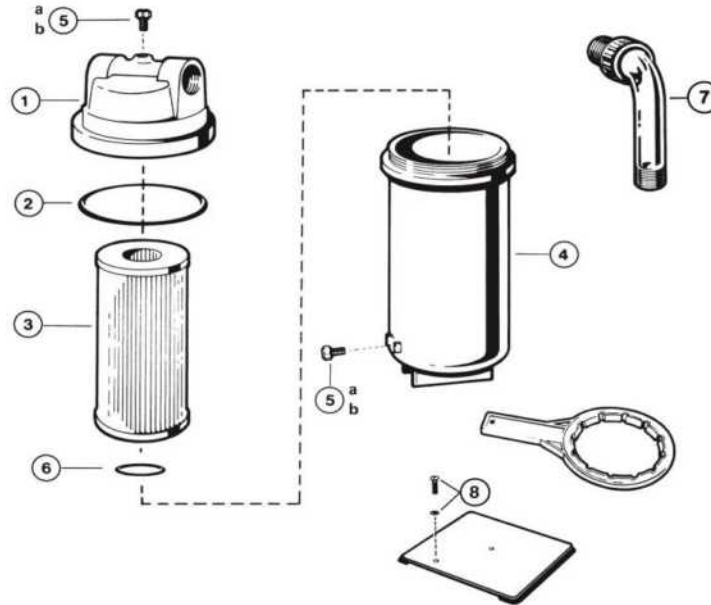

HAYWARD - CARTRIDGE FILTER PARTS - MICROSTAR-CLEAR

ITEM PART NUMBER	KEY	PRINTED DESCRIPTION	RETAIL PRICE	QTY TO ORDER
PTS-CX120AA	1	FILTER HEAD W/VENT VALUE	89.99	
PTS-CX120D	2	O RING	18.99	
PTS-CX225RE	3	CARTRIDGE ELEMENT	42.99	
PTS-CX120B	4	FILTER BODY HOUSING	110.99	
PTS-ECX1322A	5B	C800-AIR RELIEF VALUE	10.99	
PTS-CX250Z15		BY PASS PLUG	1.99	
PTS-SPX1485BPAK	7	UNION ELBOW ASSY PAK	74.99	
PTS-S200KT		DOME TOOL	16.99	
PTS-ECX1108A	8	MOUNTING SCREW W/WASHER	4.99