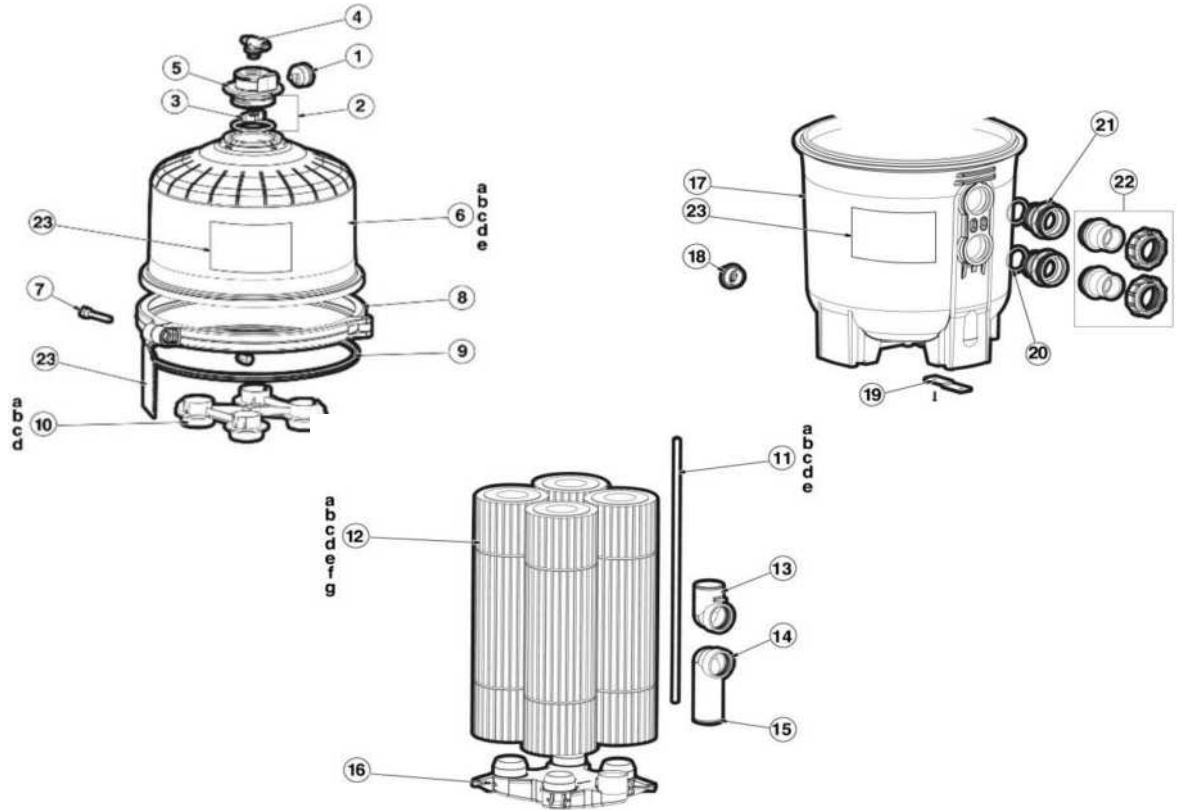

HAYWARD - CARTRIDGE FILTER PARTS

**HAYWARD - CARTRIDGE FILTER PARTS - SWIMCLEAR C2030,3030,4030,5030,7030 (2011 - CURRENT)**

ITEM PART NUMBER	KEY	PRINTED DESCRIPTION	RETAIL PRICE	QTY TO ORDER
PTS-ECX2712B1	1	PRESSURE GAUGE-BACKMOUNT-	23.99	
PTS-DEX2420Z8A	2	O RING SET	31.99	
PTS-CCX1000N	3	NUT-ADAPTER, SET OF 2	3.99	
PTS-CCX1000V	4	AIR RELIEF ASSYW/NUT&O-RING	12.99	
PTS-DEX2420MAR2	5	MANUAL AIR RELIEF ASSEMBLY	160.99	
PTS-DEX2420BTC	6A	FILTER HEAD W/NEW CLAMP	438.99	
PTS-DEX3620BTC	6B	FILTER HEAD W/NEW CLAMP	545.99	
PTS-DEX4820BTC	6C	FILTER HEAD W/NEW CLAMP	674.99	
PTS-DEX6020BTC	6D	FILTER HEAD W/NEW CLAMP	772.99	
PTS-DEX7220BTC	6E	FILTER HEAD W/NEW CLAMP	900.99	
PTS-DEX2421J2	7	NUT AND BOLT, CLAMP	34.99	
PTS-DEX2421JKIT	8	CLAMP SYSTEM-CLAMP,SEAL,HARDWARE,LABELS	404.99	
PTS-DEX2422Z2	9	SEAL,FILTER,METAL REINFORCED	103.99	
PTS-CX3030C	10	MANIFOLD ASSY, TOP	96.99	
PTS-CX3000J1	11	AIR TUBE SCREEN	15.99	
PTS-CX2030Z3	12	AIR TUBE-2 1/2 IN	12.99	
PTS-CX481XRE	13A	REPLACEMENT ELEMENT(C-2030)	88.99	
PTS-CX580XRE	13B	REPLACEMENT ELEMENT(C-3020)	91.99	
PTS-CX880XRE	13C	REPL ELEMENT -C4000/C4020 /C4025	115.99	

## HAYWARD - CARTRIDGE FILTER PARTS - SWIMCLEAR C2030,3030,4030,5030,7030 (2011 - CURRENT) CONTINUED

ITEM PART NUMBER	KEY	PRINTED DESCRIPTION	RETAIL PRICE	QTY TO ORDER
PTS-CX1280XRE	13D	CARTRIDGE ELEMENT	144.99	
PTS-DEX2400Z5	14	OUTLET ELBOW O-RING	5.99	
PTS-CX3031F10	16F	OUTLET PIPE C7030	52.99	
PTS-CX3031F6	16B	OUTLET PIPE C2030	25.99	
PTS-CX3031F7	16C	OUTLET PIPE C3030	27.99	
PTS-CX3031F8	16D	OUTLET PIPE C4030	32.99	
PTS-CX3031F9	16E	OUTLET PIPE C5030	46.99	
PTS-CX3020FB	17	OUTLET ELBOW	87.99	
PTS-CX3030D	18	PLATE, CARTRIDGE MOUNTING	57.99	
PTS-DEX2420ATC	19	FILTER BODY DE2420 W/CLAMP	951.99	
PTS-SP1022C	21	CYCOLAC PLUG W/GASKET	3.99	
PTS-SX220Z2	22	O RING	10.99	
PTS-CX3035F	23	BULKHEAD FITTING 2 X 2 1/20	33.99	
PTS-SPX3200UG	24	UNION GASKET (T-SEAL)	13.99	
PTS-SPX3200UNKIT	25	TRISTAR UNION CONN. KIT	55.99	
PTS-DEX2420DCKIT	26	DEVG FILTER MTG. STRAP KIT	46.99	