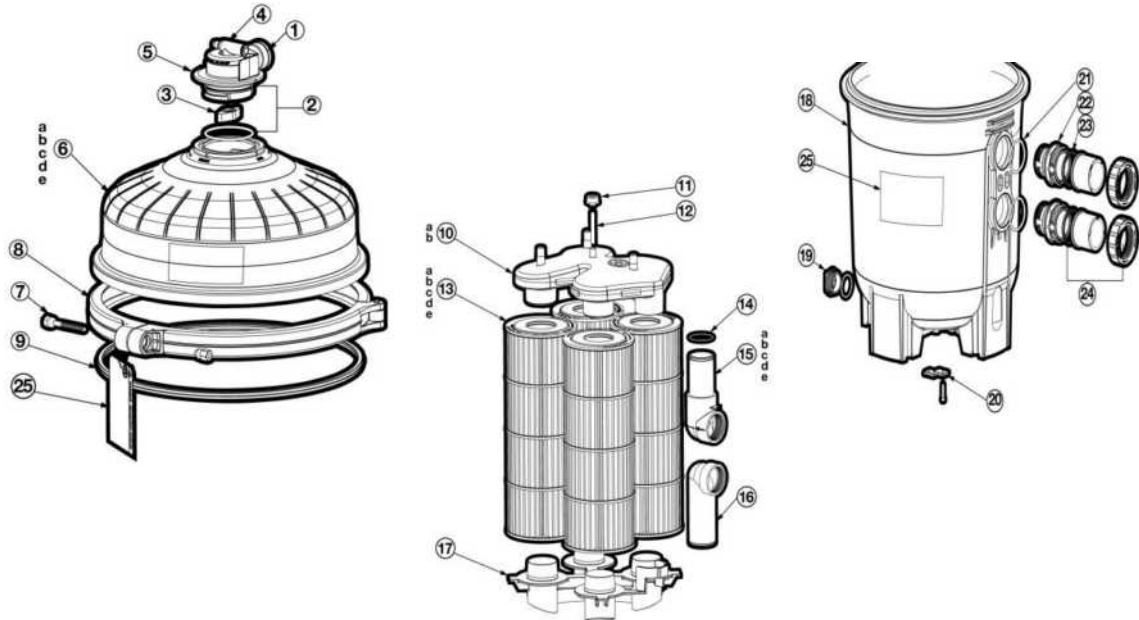

HAYWARD - CARTRIDGE FILTER PARTS

**HAYWARD - CARTRIDGE FILTER PARTS - SWIMCLEAR C2030,3030,4030,5030,7030 (2011 - CURRENT)**

ITEM PART NUMBER	KEY	PRINTED DESCRIPTION	RETAIL PRICE	QTY TO ORDER
PTS-ECX2712B1	1	PRESSURE GAUGE-BACKMOUNT-	23.99	
PTS-DEX2420Z8A	2	O RING SET	31.99	
PTS-CCX1000N	3	NUT-ADAPTER, SET OF 2	3.99	
PTS-CCX1000V	4	AIR RELIEF ASSYW/NUT&O-RING	12.99	
PTS-DEX2420MAR2	5	MANUAL AIR RELIEF ASSEMBLY	160.99	
PTS-DEX2420BTC	6A	FILTER HEAD W/NEW CLAMP	438.99	
PTS-DEX3620BTC	6B	FILTER HEAD W/NEW CLAMP	545.99	
PTS-DEX4820BTC	6C	FILTER HEAD W/NEW CLAMP	674.99	
PTS-DEX6020BTC	6D	FILTER HEAD W/NEW CLAMP	772.99	
PTS-DEX7220BTC	6E	FILTER HEAD W/NEW CLAMP	900.99	
PTS-DEX2421J2	7	NUT AND BOLT, CLAMP	34.99	
PTS-DEX2421JKIT	8	CLAMP SYSTEM-CLAMP,SEAL,HARDWARE,LABELS	404.99	
PTS-DEX2422Z2	9	SEAL,FILTER,METAL REINFORCED	103.99	
PTS-CX3030C	10	MANIFOLD ASSY, TOP	96.99	
PTS-CX3000J1	11	AIR TUBE SCREEN	15.99	
PTS-CX2030Z3	12	AIR TUBE-2 1/2 IN	12.99	
PTS-CX481XRE	13A	REPLACEMENT ELEMENT(C-2030)	88.99	
PTS-CX580XRE	13B	REPLACEMENT ELEMENT(C-3020)	91.99	
PTS-CX880XRE	13C	REPL ELEMENT -C4000/C4020 /C4025	115.99	

## HAYWARD - CARTRIDGE FILTER PARTS - SWIMCLEAR C2030,3030,4030,5030,7030 (2011 - CURRENT) CONTINUED

ITEM PART NUMBER	KEY	PRINTED DESCRIPTION	RETAIL PRICE	QTY TO ORDER
PTS-CX1280XRE	13D	CARTRIDGE ELEMENT	144.99	
PTS-DEX2400Z5	14	OUTLET ELBOW O-RING	5.99	
PTS-CX3031F10	16F	OUTLET PIPE C7030	52.99	
PTS-CX3031F6	16B	OUTLET PIPE C2030	25.99	
PTS-CX3031F7	16C	OUTLET PIPE C3030	27.99	
PTS-CX3031F8	16D	OUTLET PIPE C4030	32.99	
PTS-CX3031F9	16E	OUTLET PIPE C5030	46.99	
PTS-CX3020FB	17	OUTLET ELBOW	87.99	
PTS-CX3030D	18	PLATE, CARTRIDGE MOUNTING	57.99	
PTS-DEX2420ATC	19	FILTER BODY DE2420 W/CLAMP	951.99	
PTS-SP1022C	21	CYCOLAC PLUG W/GASKET	3.99	
PTS-SX220Z2	22	O RING	10.99	
PTS-CX3035F	23	BULKHEAD FITTING 2 X 2 1/20	33.99	
PTS-SPX3200UG	24	UNION GASKET (T-SEAL)	13.99	
PTS-SPX3200UNKIT	25	TRISTAR UNION CONN. KIT	55.99	
PTS-DEX2420DCKIT	26	DEVG FILTER MTG. STRAP KIT	46.99	