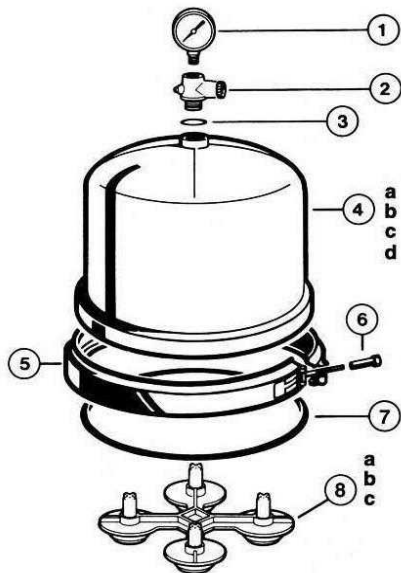

HAYWARD - CARTRIDGE FILTER PARTS - SUPER STARCLEAR C2000 - C5000

ITEM PART NUMBER	KEY	PRINTED DESCRIPTION	RETAIL PRICE	QTY TO ORDER
PTS-ECX270861	1	PRESSURE GAUGE-6 O'CLOCK-	35.99	
PTS-DEX2400S	2	AIR RELIEF ASSY	49.99	
PTS-DEX2400Z3A		"O" RING-RELIEF VALVE	14.99	
PTS-SX200Z5	3	O RING	3.99	
PTS-CX3020DA	8A	TOPCLOSURE PLATE-C3020/4020	68.99	
PTS-DEX360M	11	O-RING	5.99	
PTS-CX800Z4A	12A	AUTO AIR RELIEF TUBE W/SCREEN	11.99	
PTS-CX3000Z3	12B	AIR TUBE-C3000	10.99	
PTS-CX4000Z3	12C	AIR TUBE-C4000	11.99	
PTS-CX5000Z3	12D	AIR TUBE	14.99	
PTS-CX480XRE	13A	REPLACEMENT ELEMENT(C-2020)	80.99	
PTS-CX580XRE	13B	REPLACEMENT ELEMENT(C-3020)	91.99	
PTS-CX880XRE	13C	REPL ELEMENT -C4000/C4020 /C4025	115.99	
PTS-CX1280XRE	13E	CARTRIDGE ELEMENT	144.99	
PTS-CX3000C	14	BOTTOM COLLECTOR MANIFOLD	129.99	
PTS-SP1022CBLK	16	CYCOLAC PLUG W/GASKET - BLACK	3.99	
PTS-SX200Z3	17A	O RING	6.99	
PTS-SX360Z1	17B	O RING (S-360)	11.99	
PTS-SX200Z4PAK2	19	VALVE O-RING (SET OF 2)	6.99	
PTS-SX240F	20	SKT CONNECTOR	19.99	
PTS-SX200R	21	LOCKNUT	10.99