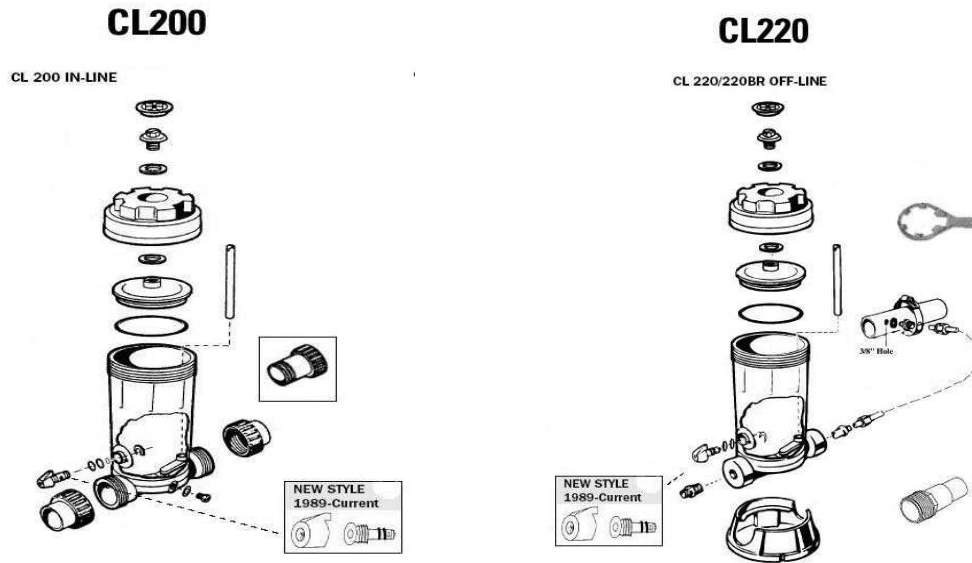

HAYWARD - CHLORINATOR PARTS

HAYWARD - CHLORINATOR PARTS - CL200, CL220

ITEM PART NUMBER	KEY	PRINTED DESCRIPTION	RETAIL PRICE	QTY TO ORDER
PTS-CLX200EGA		COVER SCREW W/WASHER,GASKET	35.99	
PTS-CLX200C		COVER CAP	39.99	
PTS-CLX200CA		CHLORINATOR COVER & CAP ASSY	131.99	
PTS-CLX200B		COVER	31.99	
PTS-CLX200K		O RING SPECIAL COMPOSITION VITON	34.99	
PTS-CLX200PA		DIAL CONTROL KNOB RINGG VITON	29.99	
PTS-SPX1700FGV		DRAIN PLUG W/GASKET	7.99	
PTS-CLX220B		BASE	25.99	
PTS-CLX200BS		CL200 MOUNTING BASE	22.99	
PTS-CLX220EA		CHECK VALVE AND INLET FITTING ADAPTER	23.99	
PTS-CLX220G		SADDLE FITTING	5.99	
PTS-CLX220GA		SADDLE FITTING W/GASKET ANDTUBING	35.99	
PTS-CLX220K		SADDLE FITTING	11.99	
PTS-CLX220J		CHLORINATOR TUBING	21.99	
PTS-CLX220P		ADAPTER FITTING	3.99	
PTS-SP1500UNPAK2		UNION CONNECTOR PAK	21.99	
PTS-SP1500UNMPAK1		MALE UNION CONNECTOR PAK	19.99	
PTS-CLX220HPAK4		COMPRESSION NUT (SET OF 4)	11.99	

HAYWARD - CHLORINATOR PARTS - C500EXP

ITEM PART NUMBER	KEY	PRINTED DESCRIPTION	RETAIL PRICE	QTY TO ORDER
PTS-SPX3100D		STRAINER COVER -THRD-	91.99	
PTS-SPX3000SV		COVER O-RING	71.99	
PTS-CX500J		STRAINER	19.99	
PTS-CX250Z14A		DRAIN PLUG KIT 1/2 IN	8.99	
PTS-SPX0605Z2V		O-RING	7.99	
PTS-CX500BV		BALL VALVE	79.99	
PTS-CX500CV		CHECK VALVE	59.99	
PTS-CX1100CV		CHECK VALVE	99.99	

HAYWARD - CHLORINATOR PARTS - CL100, CL110

ITEM PART NUMBER	KEY	PRINTED DESCRIPTION	RETAIL PRICE	QTY TO ORDER
PTS-CLX110C		COVER	31.99	
PTS-CLX110K		CHLORINATOR O-RING	32.99	
PTS-CLX110DA		DIAL CONTROL VALVE	35.99	
PTS-CLX110FA		DIAL CONTROL KNOB	25.99	