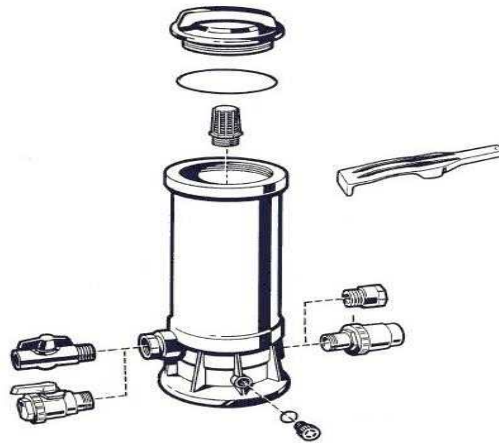

HAYWARD - CHLORINATOR PARTS

HAYWARD - CHLORINATOR PARTS - CL200, CL220

ITEM PART NUMBER	KEY	PRINTED DESCRIPTION	RETAIL PRICE	QTY TO ORDER
PTS-CLX200EGA		COVER SCREW W/WASHER,GASKET	35.99	
PTS-CLX200C		COVER CAP	39.99	
PTS-CLX200CA		CHLORINATOR COVER & CAP ASSY	131.99	
PTS-CLX200B		COVER	31.99	
PTS-CLX200K		O RING SPECIAL COMPOSITION VITON	34.99	
PTS-CLX200PA		DIAL CONTROL KNOB RINGG VITON	29.99	
PTS-SPX1700FGV		DRAIN PLUG W/GASKET	7.99	
PTS-CLX220B		BASE	25.99	
PTS-CLX200BS		CL200 MOUNTING BASE	22.99	
PTS-CLX220EA		CHECK VALVE AND INLET FITTING ADAPTER	23.99	
PTS-CLX220G		SADDLE FITTING	5.99	
PTS-CLX220GA		SADDLE FITTING W/GASKET ANDTUBING	35.99	
PTS-CLX220K		SADDLE FITTING	11.99	
PTS-CLX220J		CHLORINATOR TUBING	21.99	
PTS-CLX220P		ADAPTER FITTING	3.99	
PTS-SP1500UNPAK2		UNION CONNECTOR PAK	21.99	
PTS-SP1500UNMPAK1		MALE UNION CONNECTOR PAK	19.99	
PTS-CLX220HPAK4		COMPRESSION NUT (SET OF 4)	11.99	

HAYWARD - CHLORINATOR PARTS - C500EXP

ITEM PART NUMBER	KEY	PRINTED DESCRIPTION	RETAIL PRICE	QTY TO ORDER
PTS-SPX3100D		STRAINER COVER -THRD-	91.99	
PTS-SPX3000SV		COVER O-RING	71.99	
PTS-CX500J		STRAINER	19.99	
PTS-CX250Z14A		DRAIN PLUG KIT 1/2 IN	8.99	
PTS-SPX0605Z2V		O-RING	7.99	
PTS-CX500BV		BALL VALVE	79.99	
PTS-CX500CV		CHECK VALVE	59.99	
PTS-CX1100CV		CHECK VALVE	99.99	

HAYWARD - CHLORINATOR PARTS - CL100, CL110

ITEM PART NUMBER	KEY	PRINTED DESCRIPTION	RETAIL PRICE	QTY TO ORDER
PTS-CLX110C		COVER	31.99	
PTS-CLX110K		CHLORINATOR O-RING	32.99	
PTS-CLX110DA		DIAL CONTROL VALVE	35.99	
PTS-CLX110FA		DIAL CONTROL KNOB	25.99	