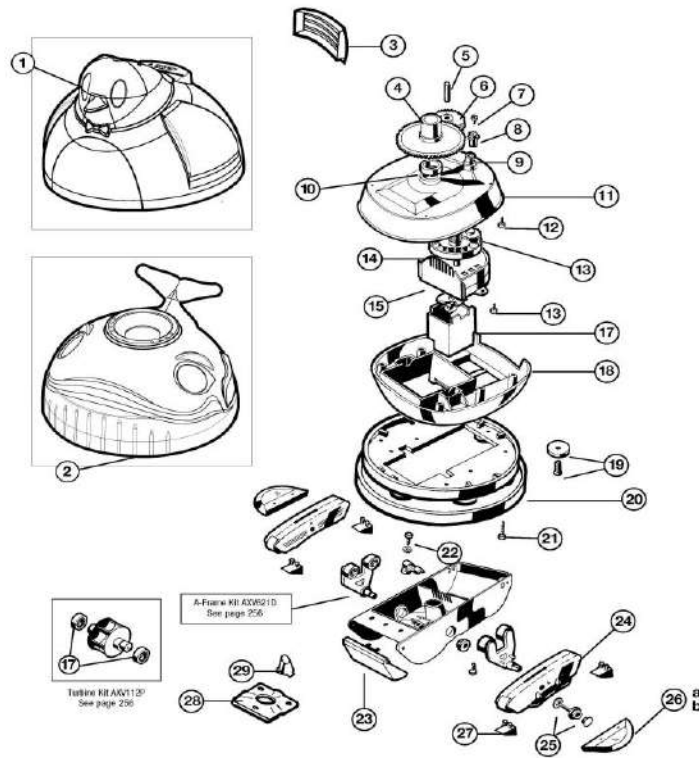

HAYWARD - CLEANER PARTS - PENGUIN , SCUBA DAVE & WHALE

ITEM PART NUMBER	KEY	PRINTED DESCRIPTION	RETAIL PRICE	QTY TO ORDER
PTS-AXV513BK	3	AQUABUG SCREEN-BLACK	32.99	
PTS-AXV070	4	CONE GEAR, CLEAR	213.99	
PTS-AXV309	5	INTER GEAR SHAFT PVV/AQ	3.99	
PTS-AXV301	6	INTER GEAR	29.99	
PTS-AXV303	8	CONE SPINDLE GEAR PV VIN/DROID	29.99	
PTS-AXV066A	9	CONE SPINDLE GEAR BUSHING	35.99	
PTS-AXV306	10	CONE GEAR BUSHING PV VIN/DROID	30.99	
PTS-AXV060WH	11	UPPER MIDDLE BODY, WHITE	158.99	
PTS-AXV065P	12	POOL VAC UPPER BODY SCREW 6PK.	25.99	
PTS-AXV064A	13	MEDIUM TURBINE DRIVE GEAR	35.99	
PTS-AXV062C	14	MEDIUM TURBINE (TURCITE A)	52.99	
PTS-AXV009	15	MEDIUM TURBINE CASE/AXLE ASSY.	74.99	
PTS-AXV055P	16	MAIN TURBINE BEARINGS (2 PACK)	26.99	
PTS-AXV518P	17	AQUADROID GEAR BOX PACKAGE	69.99	
PTS-AXV050CWH	18	LWR MID BODY, WHT, ONE INSERT	207.99	
PTS-AXV551P	19	AQUADROID WHEEL KIT	78.99	
PTS-AXV458	20	RING, AQUADROID	76.99	
PTS-AXV057P	21	MIDDLE BODY SCREW, (6 PK)	43.99	
PTS-AXV313	22	LOWER BODY SCREW, M5 X 10MM	11.99	
PTS-AXV442	23	FLAP KIT	36.99