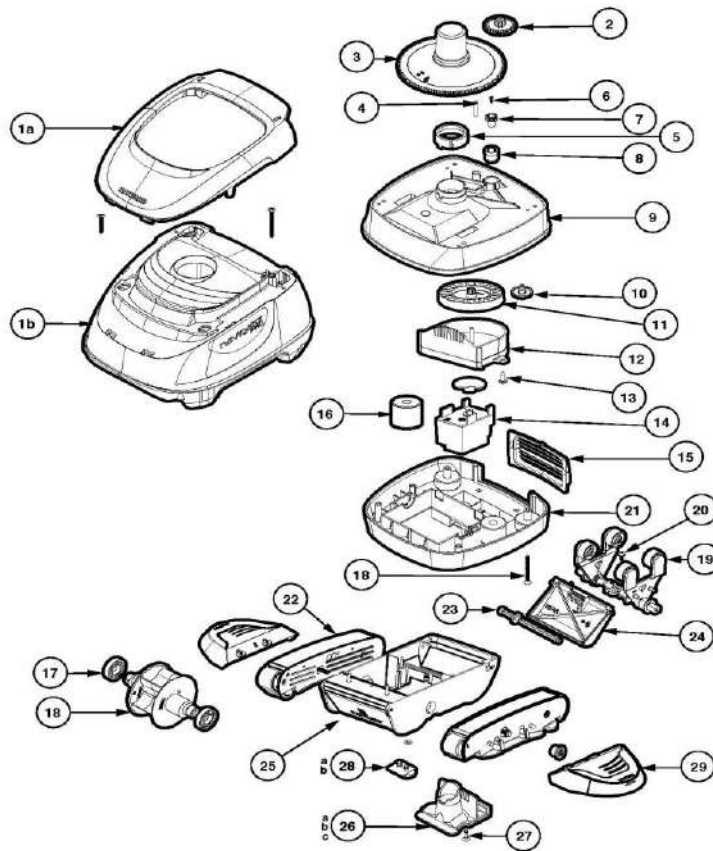

HAYWARD - CLEANER PARTS - NAVIGATOR PRO

ITEM PART NUMBER	KEY	PRINTED DESCRIPTION	RETAIL PRICE	QTY TO ORDER
PTS-AXVU005	1A	KIT-AD, NAV, HANDLE	152.99	
PTS-AXV301	2	INTER GEAR	29.99	
PTS-AXV070	3	CONE GEAR, CLEAR	213.99	
PTS-AXV309	4	INTER GEAR SHAFT PVV/AQ	3.99	
PTS-AXV306	5	CONE GEAR BUSHING PV VIN/DROID	30.99	
PTS-AXV303	7	CONE SPINDLE GEAR PV VIN/DROID	29.99	
PTS-AXV066A	8	CONE SPINDLE GEAR BUSHING	35.99	
PTS-AXV060WH	9	UPPER MIDDLE BODY, WHITE	158.99	
PTS-AXV064A	10	MEDIUM TURBINE DRIVE GEAR	35.99	
PTS-AXV062C	11	MEDIUM TURBINE (TURCITE A)	52.99	
PTS-AXV009	12	MEDIUM TURBINE CASE/AXLE ASSY.	74.99	
PTS-AXV065P	13	POOL VAC UPPER BODY SCREW 6PK.	25.99	
PTS-AXV408P	14	GEAR BOX ASSY,PV/PM	36.99	
PTS-AXVU009237	15	SCREEN, GRAY MET	13.99	
PTS-AXV054FH	16	FLOAT,2-PACK	20.99	
PTS-AXV055P	17	MAIN TURBINE BEARINGS (2 PACK)	26.99	
PTS-AXV602P	18	TURBINE KIT	86.99	
PTS-AXV621DAT	19	KIT-UNIVERSAL,TURBINE / A- FRAME	97.99