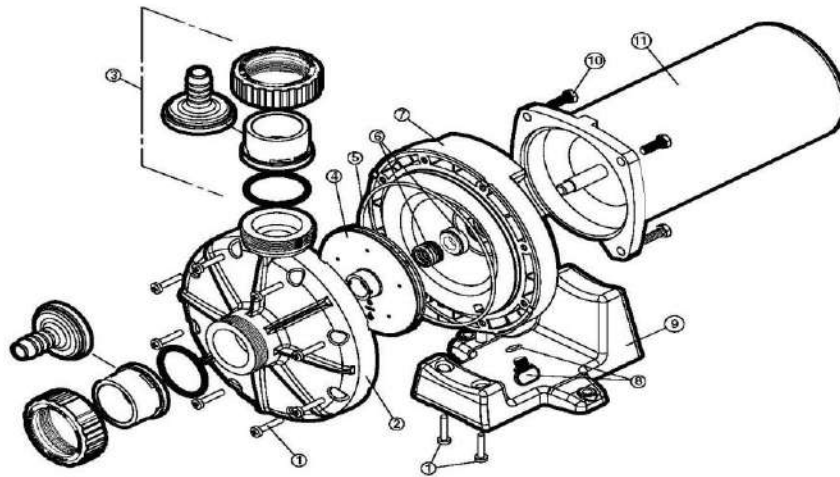

HAYWARD - CLEANER PARTS - BOOSTER PUMP HSP30060, (W3)6060

ITEM PART NUMBER	KEY	PRINTED DESCRIPTION	RETAIL PRICE	QTY TO ORDER
PTS-AX6060Z1	1	SCR-1/4 TYPE B X 1.25 10 PK	13.99	
PTS-AX6060A	2	VOLUTE-BOOSTER	66.99	
PTS-AX6060UNPAK	3	KIT-6060 UNION FITTINGS	41.99	
PTS-SPX1495Z1	N/S	SP1408GR	4.99	
PTS-AX6060C	4	ASSY-BOOSTER IMPELLER	45.99	
PTS-AX6060S	5	O-RING-BOOSTER PUMP	18.99	
PTS-SPX2700SA	6	SEAL-ASSEMBLY, 5/8 SHAFT	27.99	
PTS-AX6060E	7	ASSY-SEAL PLATE, BOOSTER	69.99	
PTS-SPX4000FG	8	DRAIN PLUG W/GASKET	6.99	
PTS-SPX3200Z5	10	BOLT-MOTOR (LIMITED STOCK)	9.99	
PMP-6060HKIT	N/S	KIT-HOSE BOOSTER PUMP	59.99