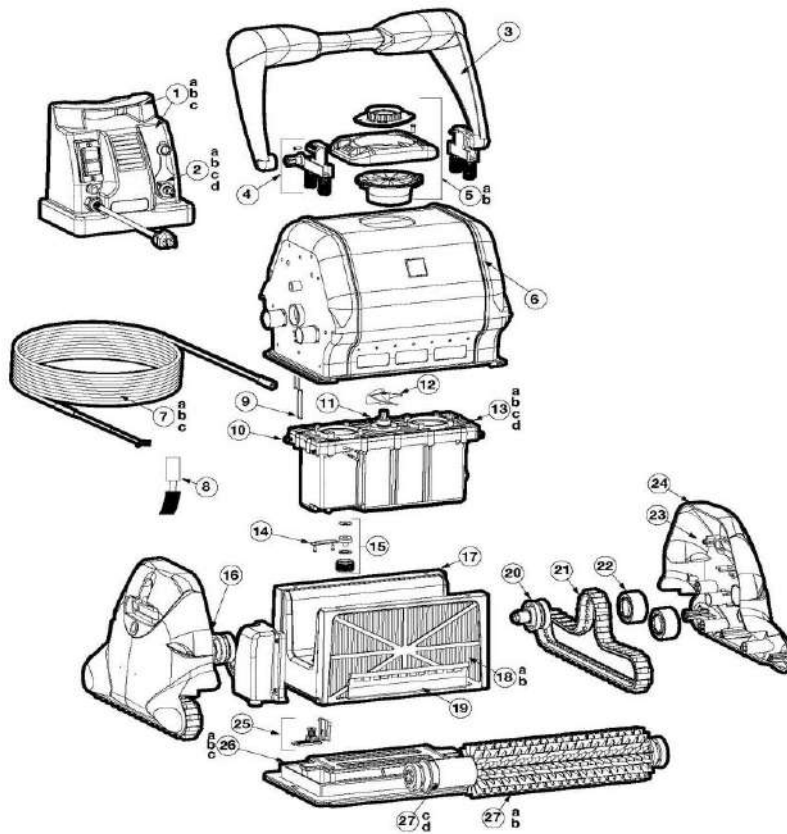

HAYWARD - CLEANER PARTS - TIGERSHARK, TIGERSHARK QC, TIGERSHARK PLUS

ITEM PART NUMBER	KEY	PRINTED DESCRIPTION	RETAIL PRICE	QTY TO ORDER
PTS-RCX97453	1A	POWER SUPPLY-110VAC	311.99	
PTS-RCX30000RC	1B	ASSY-POWER SUPPLY, 115 VDC REMOTE TS+ & AV+	667.99	
PTS-RCX97453QC	1C	POWER SUPPLY-110VAC, QUIKCLEAN	494.99	
PTS-RCX31013A	2A	CIRCUIT BREAKER 3A PS	12.99	
PTS-RCX31012	2B	SWITCH 16A POWER SUPPLY	6.99	
PTS-RCX31012A	2C	COVER MEMBRANE SWITCH POWER SUPPLY	17.99	
PTS-RCX31018	2D	CONNECTOR OUTPUT POWER SUPPLY	26.99	
PTS-RCX76008234	3	ASSY, HANDLE-TS,TS PLUS,TSQC	59.99	
PTS-RCX14000KIT	4	HANDLE-ARM SLIDE KIT	26.99	
PTS-RCX11208	5A	ASSY-VENTURI, NEW STYLE	27.99	
PTS-RCX11208BK	5B	ASSY-VENTURI	32.99	
PTS-RCX13001C	6	MAIN CASE, TS,TSP,TSQC	147.99	
PTS-RCX50061	7A	ASSY-CORD POWER, FLOATING 55 FT	215.99	
PTS-RCX50110	7B	ASSEMBLY-100 FT CORD	305.99	
PTS-RCX50070	7C	ASSY-CORD, 55 FT REMOTE TS	404.99	
PTS-RCX59006	8	CONNECTOR-SOCKET MOLEX	1.99	
PTS-RCX11400	9	CLIP-LID, SET OF 2	5.99	
PTS-RCX12001	10	SCREW-M4 X 12 PAN, SET OF 5	3.99