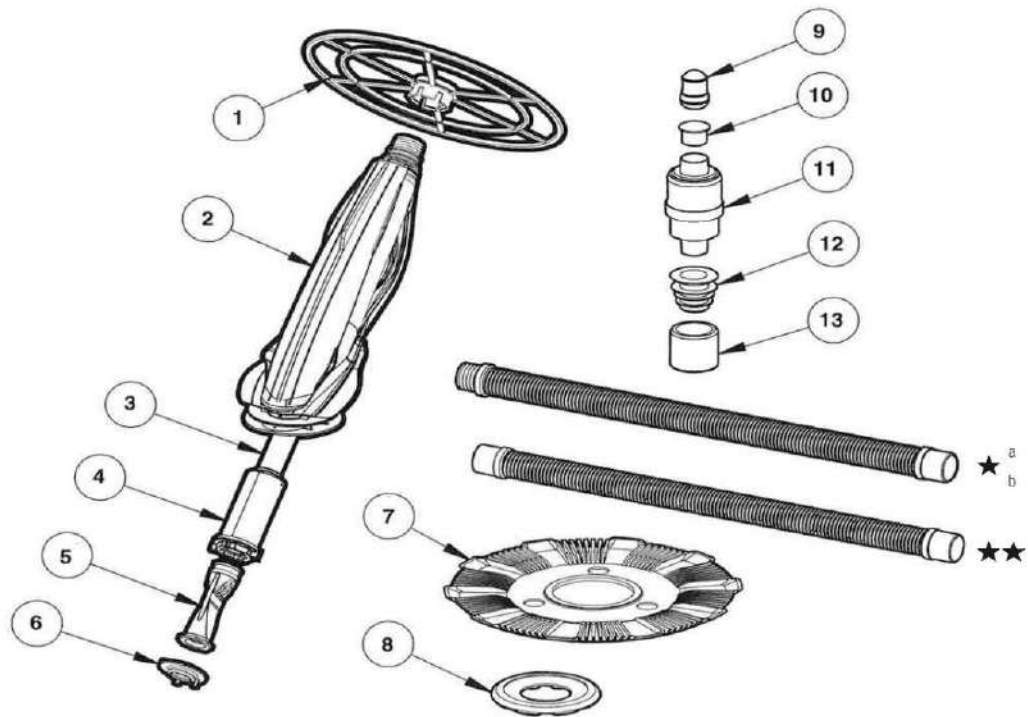

HAYWARD - CLEANER PARTS - DV5000/KINGRAY

ITEM PART NUMBER	KEY	PRINTED DESCRIPTION	RETAIL PRICE	QTY TO ORDER
PTS-DCX110	1	HALO	48.99	
PTS-DCX353	2A	KIT-BODY HALVES, DIAPHRAGM	25.99	
PTS-DCX332	2B	KIT-TOP COVER, DIAPHRAGM	12.99	
PTS-DCX344	2C	KIT-SCREWS+PLUGS, DIAPHRAGM	12.99	
PTS-DCX108	3	TUBE-INTERNAL	58.99	
PTS-DCX105	4	ASSEMBLY-CASSETTE	193.99	
PTS-DCX105C	5	KIT-DIAPHRAGM	63.99	
PTS-DCX106	6	RETAINER-CASSETTE	22.99	
PTS-DCX152	7A	DISC (SEAL)KINGRAY	179.99	
PTS-DCX150	8	FOOT	46.99	
PTS-DCX212	9,10	PIT-ASSY, SWIVEL	12.99	
PTS-DCX180	11	REGULATOR , FLOW	82.99	
PTS-DCX172	12	ADAPTER-HOSE	15.99	
PTS-DCX174	13	KIT-WEIGHT, HOSE	22.99	
PTS-DCX182	14	KIT-LID, BYPASS	11.99