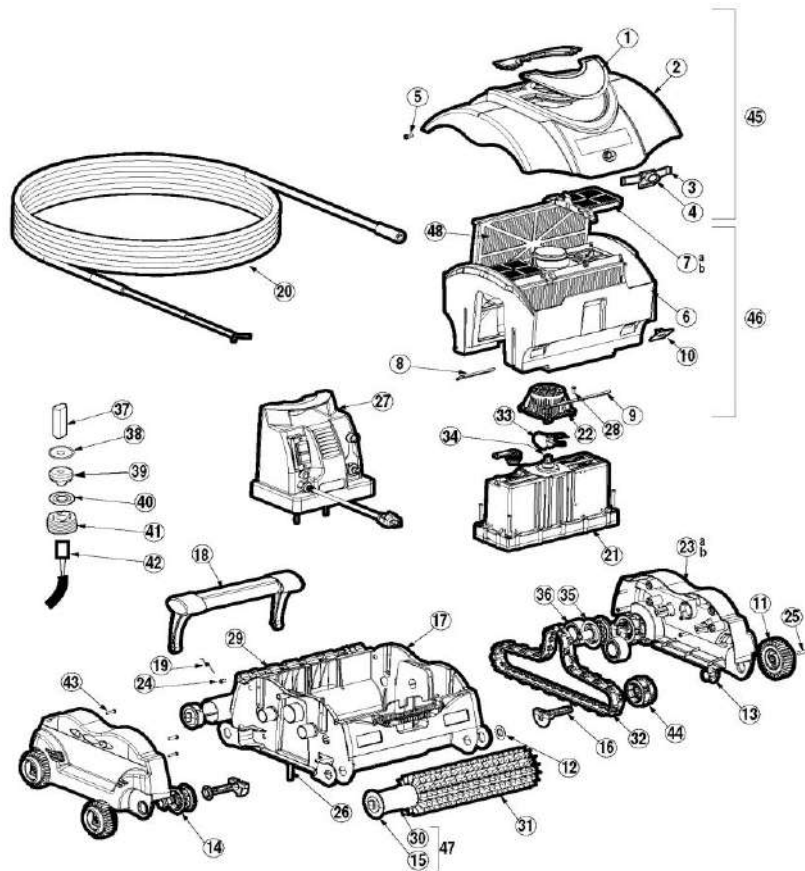

HAYWARD - CLEANER PARTS - SHARKVAC RC9990CTB

ITEM PART NUMBER	KEY	PRINTED DESCRIPTION	RETAIL PRICE	QTY TO ORDER
PTS-RCX97421	1	WINDOW, DOME, CLEAR SV	6.99	
PTS-RCX97419237	2	DOME, SV GRAY MET	125.99	
PTS-RCX341108BK	3	BUTTON ASSEMBLY - BLACK	18.99	
PTS-RCX97433	4	BUTTON, SV	4.99	
PTS-RCX97423	5	BUSHING, DOME SV SET OF 2	5.99	
PTS-RCX97413	7	CORD, ASSY, 50' SV/EV	145.99	
PTS-RCX70101PAK2	8	FILTER CARTRIDGES (SET OF 2)	69.99	
PTS-RCX70103PAK2		SPRING CLEANUP CARTRG SET OF 2	18.99	
PTS-RCX97417	9A	DOOR, FILTER	7.99	
PTS-RCX97417SPA2	9B	DOOR FILTER ELEMENT (SET OF 2)	13.99	
PTS-RCX97407	10	FLAP, DRAIN LARGE SV	11.99	
PTS-RCX97405	11	FLAP, DRAIN SMALL SV	4.99	
PTS-RCX97414	12	FILTER BUCKET ASSY. SV/EV	127.99	
PTS-RCX97455	13	TUBE, VENT	5.99	
PTS-RCX11000	14	IMPELLER	14.99	
PTS-RCX40117	15	ASSY-DRIVE PIN, FOR DR. MTR	13.99	
PTS-RCX97400	16	MOTOR ASSY, SV/EV	527.99	
PTS-RCX97461	17	SCREW M5X35MM TORX SET OF 5	22.99