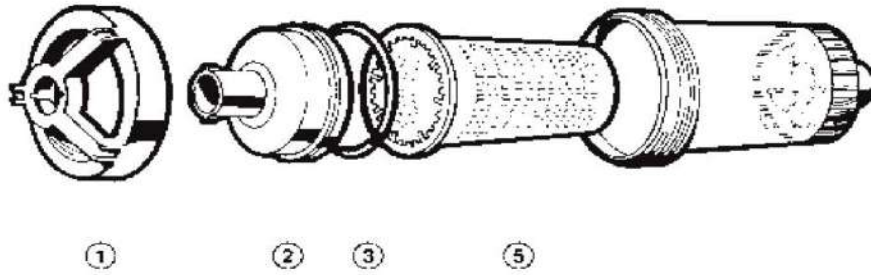

HAYWARD - CLEANER PARTS - LEAF CANISTER

W560 LEAF CANISTER Standard Capacity