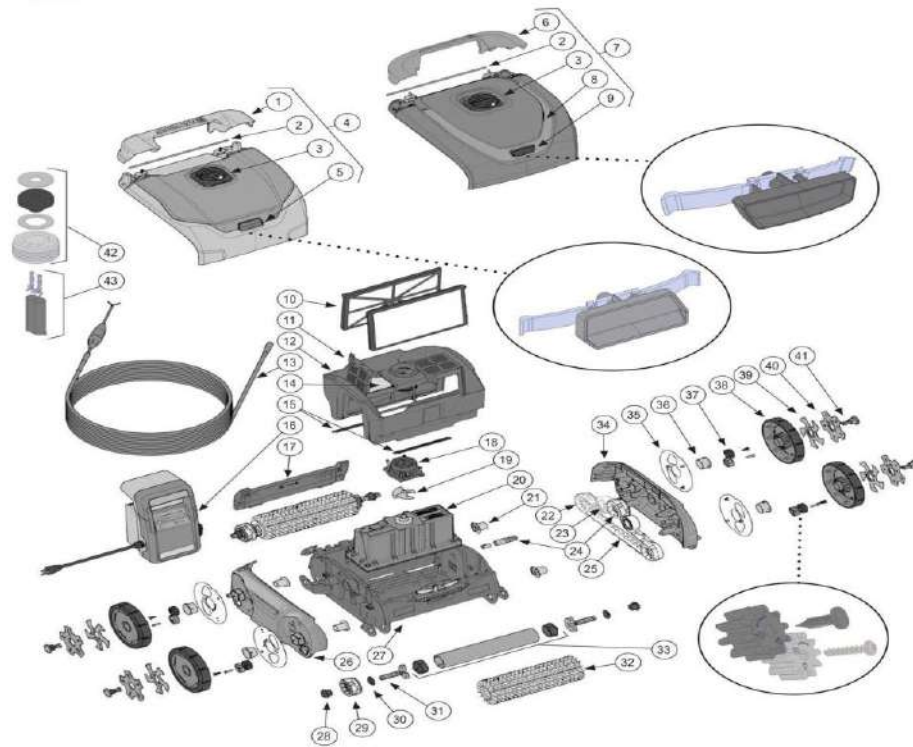

## HAYWARD - CLEANER PARTS - RC5

ITEM PART NUMBER	KEY	PRINTED DESCRIPTION	RETAIL PRICE	QTY TO ORDER
PTS-RCX97429	2	SHAFT, HINGE S.S. SV/EV	10.99	
PTS-RCXHD1CAV500	7	HOOD ASSEMBLY-GR1/BK, AV 500	179.99	
PTS-RCX341108BK	9	BUTTON ASSEMBLY - BLACK	18.99	
PTS-RCX70103PAK2	10A	SPRING CLEANUP CARTRG SET OF 2	18.99	
PTS-RCX97417	11	DOOR, FILTER	7.99	
PTS-RCX97414	12	FILTER BUCKET ASSY. SV/EV	127.99	
PTS-RCX341190	13A	60 FT CORD ASSY WITH SWIVEL	620.99	
PTS-RCX97417SPA2	14	DOOR FILTER ELEMENT (SET OF 2)	13.99	
PTS-RCX974057KIT	15	DRAIN FLAP KIT	19.99	
PTS-RCX341161A	16	POWER SUPPLY, CANADA	727.99	
PTS-RCX97455	18	TUBE, VENT	5.99	
PTS-RCX341195	20	MOTOR ASSY	768.99	
PTS-RCX341111PAK2	21	WHEEL HUB KIT (SET OF 2)	6.99	
PTS-RCX97502KIT	24	DRIVE SHAFT & BEARING KIT	45.99	
PTS-RCX97501GR	25	BELT-DRIVE TRACK, SHARKVAC	31.99	
PTS-RCX97506PAK2	28	ROLLER BUSHING KIT (SET OF 2)	7.99	
PTS-RCX97509PAK2	29	DRIVE WHEEL KIT (SET OF 2)	31.99	
PTS-RCX97435PAK2	30	ROLLER SHFT BUSHG KIT SET OF 2	7.99	
PTS-RCX97507PAK2	31	ROLLER WHEEL SHAFT (SET OF 2)	17.99	
PTS-RCX26008	32A	BRUSH-ROLLER T/S, CLEAR	31.99	
PTS-RCX26011WCE	32B	ROLLER ASSY - FOAM	96.99	

## HAYWARD - CLEANER PARTS - RC5 CONTINUED

ITEM PART NUMBER	KEY	PRINTED DESCRIPTION	RETAIL PRICE	QTY TO ORDER
PTS-RCX97410	33	TUBE, WHEEL ASSY, LT GREY	21.99	
PTS-RCX341127BK	35A	WHEEL SHIELD - BLACK	8.99	
PTS-RCX341127BK	35B	WHEEL SHIELD - BLACK	8.99	
PTS-RCX341109PAK2	36	WHEEL BUSHING KIT (SET OF 2)	6.99	
PTS-RCX341145KIT	37	WHEEL DRIVE GEAR KIT	10.99	
PTS-RCX341113BKBL	38A	WHEEL RIM & TIRE - BLACK/BLUE	53.99	
PTS-RCX341113GR4BK	38B	WHEEL RIM & TIRE-GRAY 4/BLACK	50.99	
PTS-RCX59004KIT	42,43	MOTOR CORD SEAL KIT	12.99	