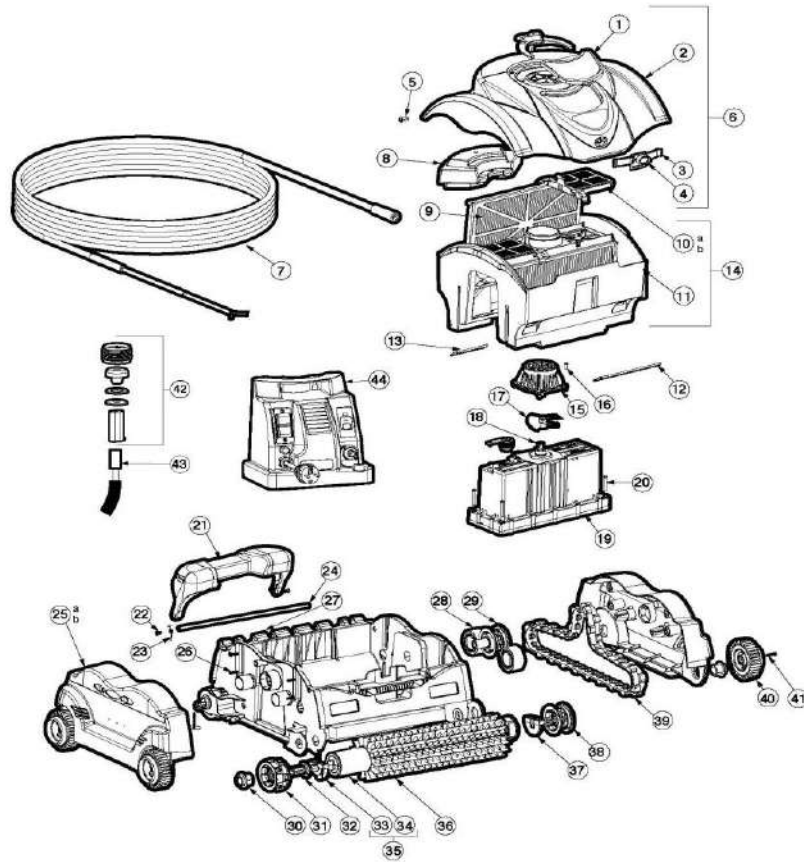

HAYWARD - CLEANER PARTS - SHARKVAC XL RC9742WCCUBY

ITEM PART NUMBER	KEY	PRINTED DESCRIPTION	RETAIL PRICE	QTY TO ORDER
PTS-RCX341108BK	3	BUTTON ASSEMBLY - BLACK	18.99	
PTS-RCX97433	4	BUTTON, SV	4.99	
PTS-RCX97423	5	BUSHING, DOME SV SET OF 2	5.99	
PTS-RCX97413	7	CORD, ASSY, 50' SV/EV	145.99	
PTS-RCX97477	8	FLOAT ASSY-SV/EV WALL CLIMB	105.99	
PTS-RCX70101PAK2	9	FILTER CARTRIDGES (SET OF 2)	69.99	
PTS-RCX70103PAK2		SPRING CLEANUP CARTRG SET OF 2	18.99	
PTS-RCX97417	10A	DOOR, FILTER	7.99	
PTS-RCX97417SPAK2	10B	DOOR FILTER ELEMENT (SET OF 2)	13.99	
PTS-RCX97407	11	FLAP, DRAIN LARGE SV	11.99	
PTS-RCX97405	12	FLAP, DRAIN SMALL SV	4.99	
PTS-RCX97414	13	FILTER BUCKET ASSY. SV/EV	127.99	
PTS-RCX97455	14	TUBE, VENT	5.99	
PTS-RCX11000	15	IMPELLER	14.99	
PTS-RCX40117	16	ASSY-DRIVE PIN, FOR DR. MTR	13.99	
PTS-RCX97490	17	MOTOR ASSY, SV/EV WALL CLIMB	601.99	
PTS-RCX97461	18	SCREW M5X35MM TORX SET OF 5	22.99	
PTS-RCX97459	20	SCREW M7X10MM TORX SET OF 5	8.99