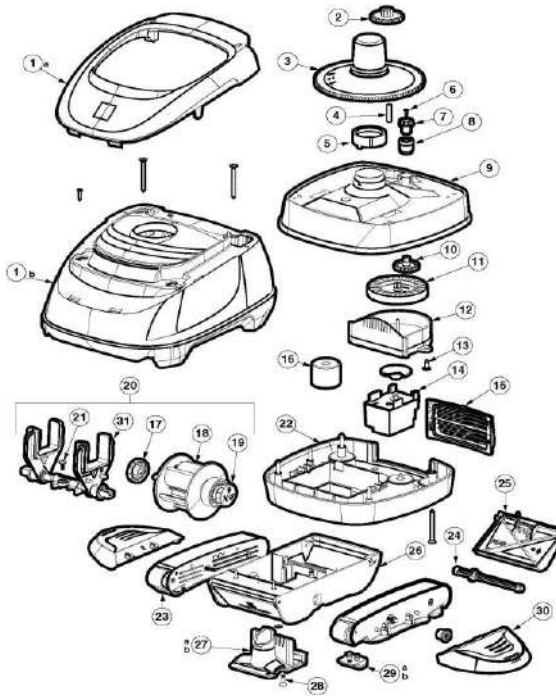

HAYWARD - CLEANER PARTS - NAVIGATOR V-FLEX

ITEM PART NUMBER	KEY	PRINTED DESCRIPTION	RETAIL PRICE	QTY TO ORDER
PTS-HSXVV008SA234	1A	HNDL,ASY-NAVI V-FLEX,BLU MET WLOGO	153.99	
PTS-AXV301	2	INTER GEAR	29.99	
PTS-AXV070	3	CONE GEAR, CLEAR	213.99	
PTS-AXV309	4	INTER GEAR SHAFT PVV/AQ	3.99	
PTS-AXV306	5	CONE GEAR BUSHING PV VIN/DROID	30.99	
PTS-AXV303	7	CONE SPINDLE GEAR PV VIN/DROID	29.99	
PTS-AXV066A	8	CONE SPINDLE GEAR BUSHING	35.99	
PTS-AXV064A	10	MEDIUM TURBINE DRIVE GEAR	35.99	
PTS-AXV062C	11	MEDIUM TURBINE (TURCITE A)	52.99	
PTS-AXV009	12	MEDIUM TURBINE CASE/AXLE ASSY.	74.99	
PTS-AXV065P	13	POOL VAC UPPER BODY SCREW 6PK.	25.99	
PTS-AXV408P	14	GEAR BOX ASSY,PV/PM	36.99	
PTS-AXVU009237	15	SCREEN, GRAY MET	13.99	
PTS-AXV054FH	16	FLOAT,2-PACK	20.99	
PTS-HSXVV3020	19	TURBINE BEARING, PK 2	22.99	
PTS-AXV313	21	LOWER BODY SCREW, M5 X 10MM	11.99	
PTS-AXV031B	24	FLAP ADJUSTER (TURCITE A)	32.99	
PTS-AXV314P	28	CAPTIVE SCREW W/CLIP	10.99	
PTS-AXV414P	29A	SHOES-CONCRETE-4PK, PV+NGT	26.99	
PTS-AXV413P	29B	LG SHOE KIT-VINYL 4 PAK	30.99	
PTS-AXV604237	30	WING KIT, GRAY MET	23.99	
PTS-HSLCHK120GR	N/S	HOSE KIT 1M LT GR 1LEAD 11CONN	209.99