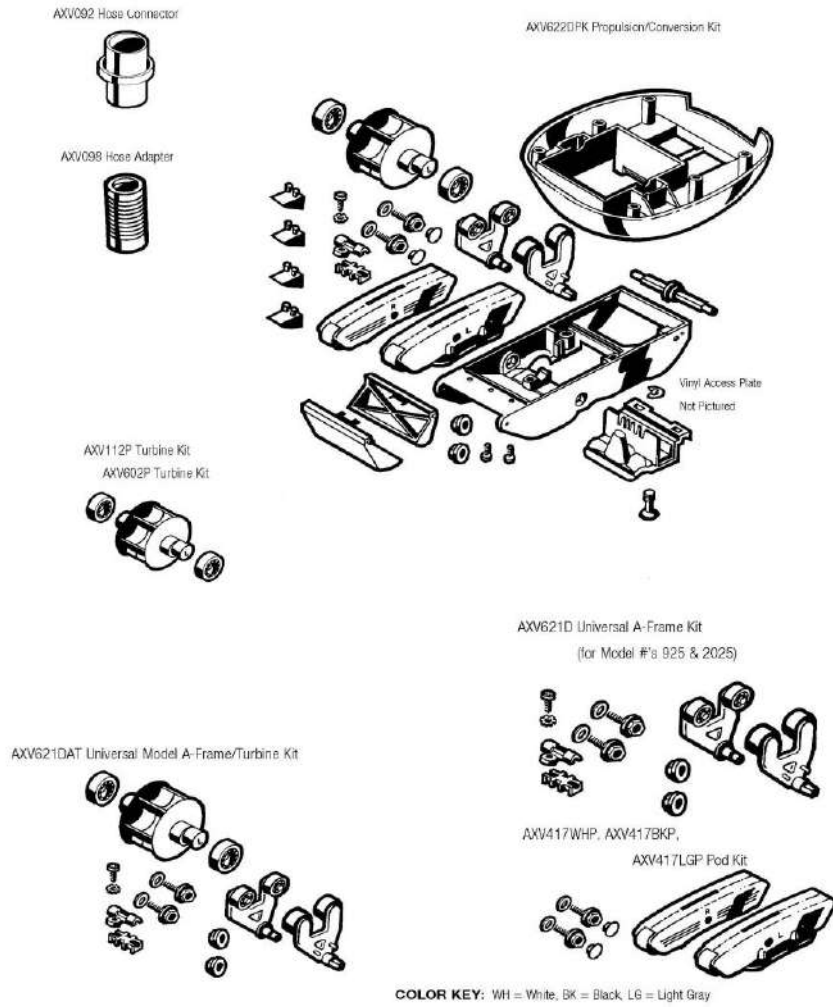

HAYWARD - CLEANER PARTS - POOLVAC & NAVIGATOR PARTS KIT

ITEM PART NUMBER	KEY	PRINTED DESCRIPTION	RETAIL PRICE	QTY TO ORDER
PTS-AXV414604WHP		WING/SHOE COMBO MAINTENACE KIT	40.99	
PTS-AXV079VP		MED. TURBINE/SPINDLE GEAR KIT	77.99	
PTS-AXV621D		KIT-UNIVERSAL,A-FRAME ASSY	71.99	
PTS-AXV602P		TURBINE KIT	86.99	
PTS-AXV621417WHP		A-FRAME/POD COMBO TUNE-UP KIT	145.99	
PTS-AXV621DAT		KIT-UNIVERSAL,TURBINE / A- FRAME	97.99	
PTS-AXV417WHP		POD KIT, WHITE	76.99	
PTS-AXV699P		A-FRAME/BUSHING/SADDLE KIT	15.99	
PTS-AXV622DPK		PROPULSION/CONVERSION KIT/PV+	440.99	
PTS-AXV622604WHP		PROPULSION/WING COMBO REBUILD KIT	321.99	
PTS-AXV092		HOSE CONNECTOR,PV/PM	10.99	
PTS-AXV098		1.5 X 4 ADAPTER HOSE	17.99	
PTS-V574P		IN LINE FLOW GAUGE	60.99