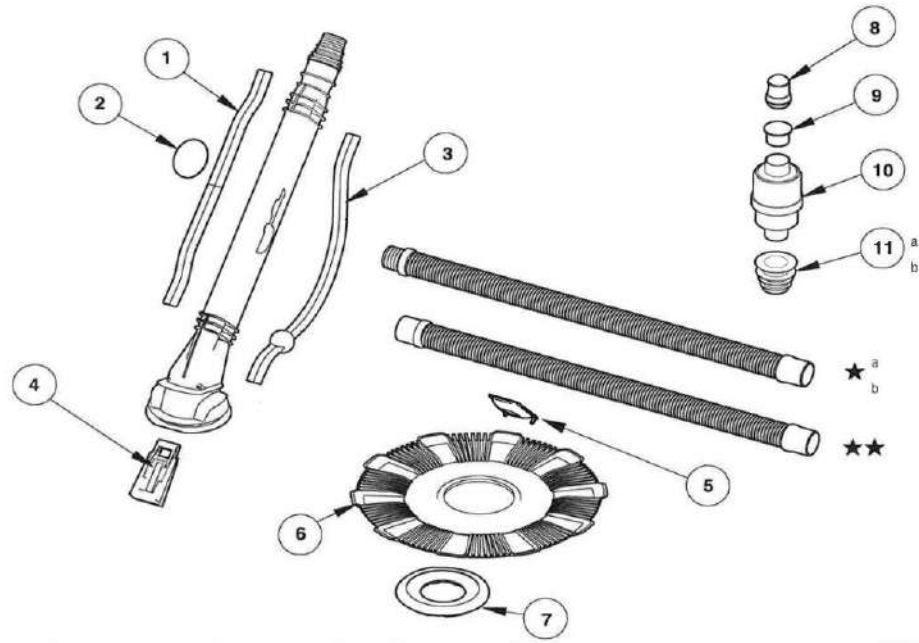

HAYWARD - CLEANER PARTS - DV1000/AQUARAY/SUNRAY

ITEM PART NUMBER	KEY	PRINTED DESCRIPTION	RETAIL PRICE	QTY TO ORDER
PTS-DCX124	2	FLOAT	22.99	
PTS-DCX128	3	DEFLECTOR	62.99	
PTS-DCX120	4	HAMMER/WING	31.99	
PTS-DCX122	5	RETAINER-HAMMER	18.99	
PTS-DCX162	6	KIT-DISC, HAMMER	64.99	
PTS-DCX150	7	FOOT	46.99	
PTS-DCX170	8	KIT-DIVERTER, EYEBALL	9.99	
PTS-DCX212	9	PIT-ASSY, SWIVEL	12.99	
PTS-DCX180	10	REGULATOR, FLOW	82.99	
PTS-DCX172	11A	ADAPTER-HOSE	15.99	
PTS-DCX1091	11B	KIT-ADAPTER, CONICAL	11.99	
PTS-DCX172	12	ADAPTER-HOSE	15.99