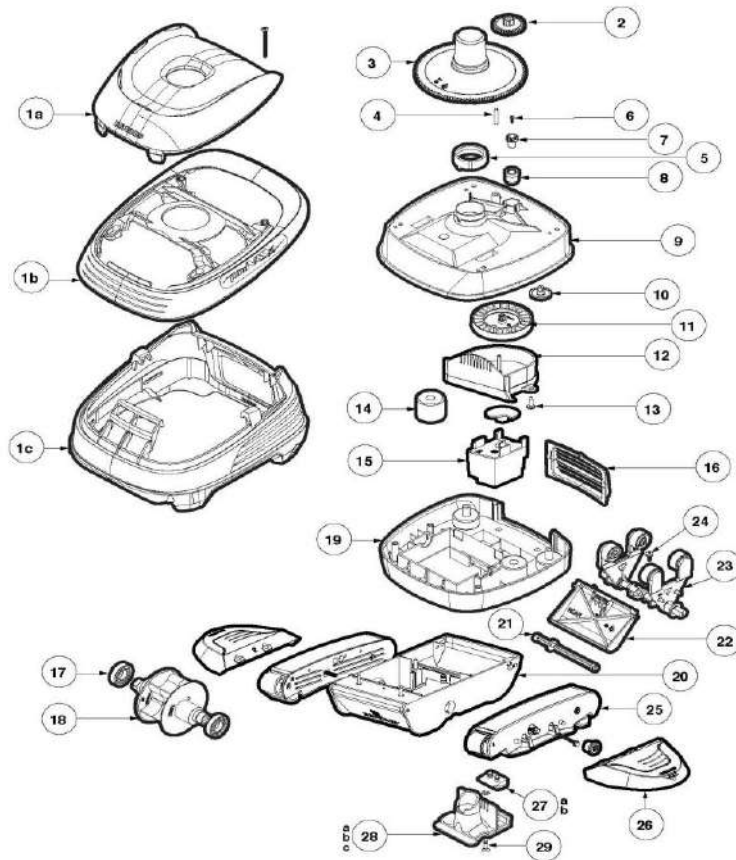

HAYWARD - CLEANER PARTS - POOLVAC XL

ITEM PART NUMBER	KEY	PRINTED DESCRIPTION	RETAIL PRICE	QTY TO ORDER
PTS-AXV301	2	INTER GEAR	29.99	
PTS-AXV070	3	CONE GEAR, CLEAR	213.99	
PTS-AXV309	4	INTER GEAR SHAFT PVV/AQ	3.99	
PTS-AXV306	5	CONE GEAR BUSHING PV VIN/DROID	30.99	
PTS-AXV303	7	CONE SPINDLE GEAR PV VIN/DROID	29.99	
PTS-AXV066A	8	CONE SPINDLE GEAR BUSHING	35.99	
PTS-AXV060WH	9	UPPER MIDDLE BODY, WHITE	158.99	
PTS-AXV064A	10	MEDIUM TURBINE DRIVE GEAR	35.99	
PTS-AXV062C	11	MEDIUM TURBINE (TURCITE A)	52.99	
PTS-AXV009	12	MEDIUM TURBINE CASE/AXLE ASSY.	74.99	
PTS-AXV065P	13	POOL VAC UPPER BODY SCREW 6PK.	25.99	
PTS-AXV054FH	14	FLOAT,2-PACK	20.99	
PTS-AXV408P	15	GEAR BOX ASSY,PV/PM	36.99	
PTS-AXV055P	17	MAIN TURBINE BEARINGS (2 PACK)	26.99	
PTS-AXV602P	18	TURBINE KIT	86.99	
PTS-AXV050CWH	19	LWR MID BODY, WHT, ONE INSERT	207.99	
PTS-AXV230DWH	20	OPEN LOWER BODY, WHITE	113.99	
PTS-AXV031B	21	FLAP ADJUSTER (TURCITE A)	32.99