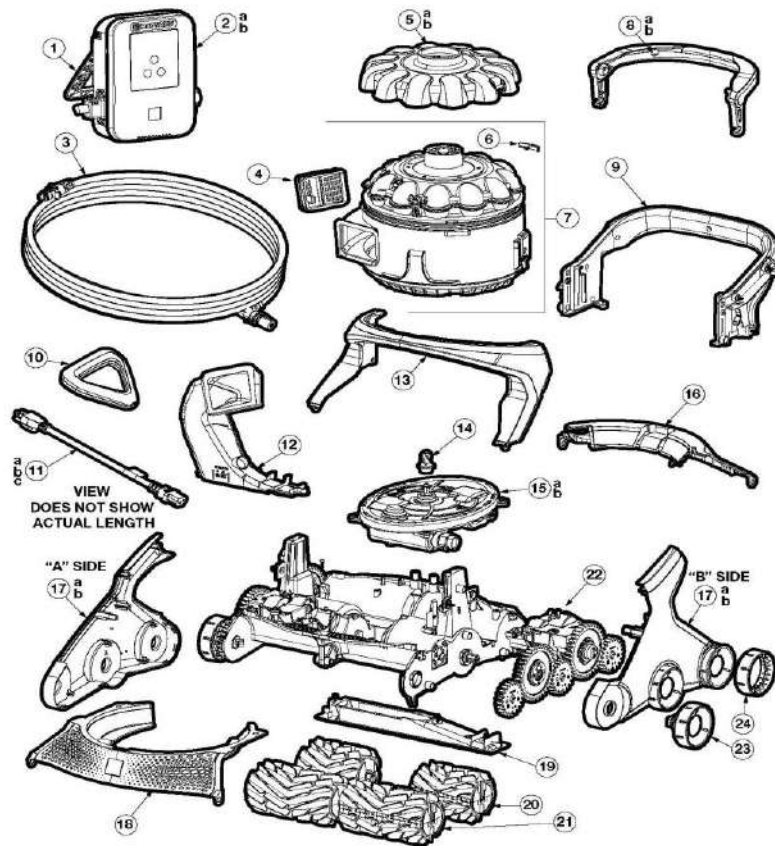

HAYWARD - CLEANER PARTS - AQUAVAC 6 SERIES 600 & 650 MODELS

ITEM PART NUMBER	KEY	PRINTED DESCRIPTION	RETAIL PRICE	QTY TO ORDER
PTS-RCX361178234	1	PWR SUPPLY KICKSTAND,BLUE	10.99	
PTS-RCX361480W	2A	POWER SUPPLY, WIFI	792.99	
PTS-RCX361470	2B	POWER SUPPLY,NO WIFI	758.99	
PTS-RCX361191	3	CABLE-FLOATING,55 FEET	247.99	
PTS-RCX361182	4	CHECK VALVE ASSY	24.99	
PTS-RCX361126234	5A	CYCLONE COSMETIC TOP,650,BLUE	29.99	
PTS-RCX361126237	5B	CYCLONE COSMETIC TOP,600,GRAY	29.99	
PTS-RCX361453	6	CANISTER TWIST LOCK	3.99	
PTS-RCX361140KIT234	7	KIT, CYCLONE ASSY COMPLETE	235.99	
PTS-RCX361300236	8A	CYCLONE HANDLE ASSY,650,BLACK	36.99	
PTS-RCX361300234	8B	CYCLONE HANDLE ASSY,600,BLUE	36.99	
PTS-RCX36131519237	9	SHELL,REAR HAND CVR ASSY,600 GRAY	94.99	
PTS-RCX361210236	10	CORD HANDLE ASSY,BLK	50.99	
PTS-RCX361250U	11A	POWER SUPPLY CORD, US	31.99	
PTS-RCX361251E	11B	POWER SUPPLY CORD, EU	31.99	
PTS-RCX361252A	11C	POWER SUPPLY CORD, AU	160.99	
PTS-RCX361103236	12	VACUUM INLET TOP ASSY,BLK	67.99	
PTS-RCX361331782237	13	SHELL,FRT HANDLE ASSY ID1,GRAY	82.99