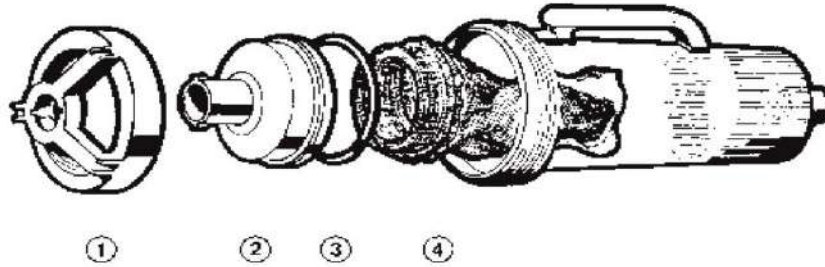

## HAYWARD - CLEANER PARTS - DV5000/KINGRAY

ITEM PART NUMBER	KEY	PRINTED DESCRIPTION	RETAIL PRICE	QTY TO ORDER
PTS-DCX110	1	HALO	48.99	
PTS-DCX353	2A	KIT-BODY HALVES, DIAPHRAGM	25.99	
PTS-DCX332	2B	KIT-TOP COVER, DIAPHRAGM	12.99	
PTS-DCX344	2C	KIT-SCREWS+PLUGS, DIAPHRAGM	12.99	
PTS-DCX108	3	TUBE-INTERNAL	58.99	
PTS-DCX105	4	ASSEMBLY-CASSETTE	193.99	
PTS-DCX105C	5	KIT-DIAPHRAGM	63.99	
PTS-DCX106	6	RETAINER-CASSETTE	22.99	
PTS-DCX152	7A	DISC (SEAL)KINGRAY	179.99	
PTS-DCX150	8	FOOT	46.99	
PTS-DCX212	9,10	PIT-ASSY, SWIVEL	12.99	
PTS-DCX180	11	REGULATOR , FLOW	82.99	
PTS-DCX172	12	ADAPTER-HOSE	15.99	
PTS-DCX174	13	KIT-WEIGHT, HOSE	22.99	
PTS-DCX182	14	KIT-LID, BYPASS	11.99	

# HAYWARD - CLEANER PARTS - DV1000/AQUARAY/SUNRAY

ITEM PART NUMBER	KEY	PRINTED DESCRIPTION	RETAIL PRICE	QTY TO ORDER
PTS-DCX124	2	FLOAT	22.99	
PTS-DCX128	3	DEFLECTOR	62.99	
PTS-DCX120	4	HAMMER/WING	31.99	
PTS-DCX122	5	RETAINER-HAMMER	18.99	
PTS-DCX162	6	KIT-DISC, HAMMER	64.99	
PTS-DCX150	7	FOOT	46.99	
PTS-DCX170	8	KIT-DIVERTER, EYEBALL	9.99	
PTS-DCX212	9	PIT-ASSY, SWIVEL	12.99	
PTS-DCX180	10	REGULATOR, FLOW	82.99	
PTS-DCX172	11A	ADAPTER-HOSE	15.99	
PTS-DCX1091	11B	KIT-ADAPTER, CONICAL	11.99	
PTS-DCX172	12	ADAPTER-HOSE	15.99	

# HAYWARD - CLEANER PARTS - LEAF CANISTER

W560 LEAF CANISTER Standard Capacity

W530 LEAF CANISTER Large Capacity

ITEM PART NUMBER	KEY	PRINTED DESCRIPTION	RETAIL PRICE	QTY TO ORDER
PTS-AXW532BL	1	LEAF CANISTER LOCK RING BLUE	48.99	
PTS-AXW533AGR	2	LID/O-RING ASSY. LEAF CANISTER	80.99	
PTS-AXW542	3	"O" RING FOR W530-W560	21.99	
PTS-AXW538	4	LEAF CANISTER BAG ASSY, PERM	56.99	
PTS-AXW431ABK	5	LEAF CANISTER BASKET - BLACK	18.99	
PTS-AXV098	N/S	1.5 X 4 ADAPTER HOSE	17.99	