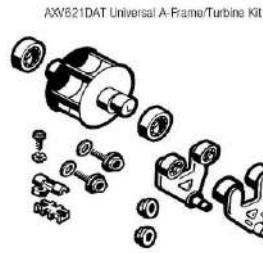

HAYWARD - CLEANER PARTS - AQUABUG, PENGUIN, SCUBA DAVE & WHALE PARTS KIT

ITEM PART NUMBER	KEY	PRINTED DESCRIPTION	RETAIL PRICE	QTY TO ORDER
PTS-AXV014SP		SLOTTED SANTOPRENE SHOES 4 PAK	36.99	
PTS-AXV014FNP		CORK SHOE (4 PACK) PACE	36.99	
PTS-AXV434WHP		FLAP KIT, WHITE	64.99	
PTS-AXV621DAT		KIT-UNIVERSAL,TURBINE / A- FRAME	97.99	
PTS-AXV055P		MAIN TURBINE BEARINGS (2 PACK)	26.99	
PTS-AXV057P		MIDDLE BODY SCREW, (6 PK)	43.99	
PTS-AXV065P		POOL VAC UPPER BODY SCREW 6PK.	25.99	
PTS-AXV079VP		MED. TURBINE/SPINDLE GEAR KIT	77.99	
PTS-AXV621D		KIT-UNIVERSAL,A-FRAME ASSY	71.99	
PTS-AXV112P		TURBINE KIT	74.99	
PTS-AXV417WHP		POD KIT, WHITE	76.99	
PTS-AXV699P		A-FRAME/BUSHING/SADDLE KIT	15.99	
PTS-AXV552WHP		AQUADROID WING KIT, WHITE	40.99