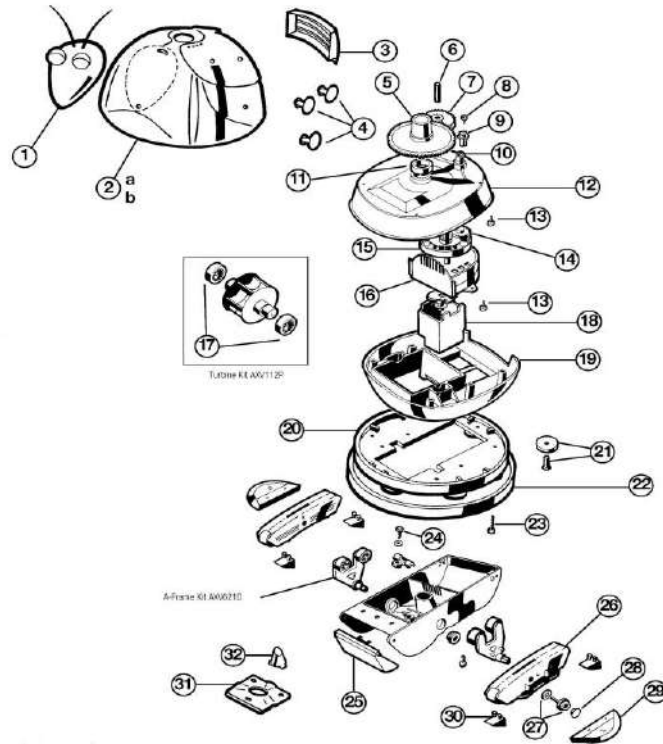

HAYWARD - CLEANER PARTS - AQUABUG

ITEM PART NUMBER	KEY	PRINTED DESCRIPTION	RETAIL PRICE	QTY TO ORDER
PTS-AXV513BK	3	AQUABUG SCREEN-BLACK	32.99	
PTS-AXV443	4	BUG SPOTS	22.99	
PTS-AXV070	5	CONE GEAR, CLEAR	213.99	
PTS-AXV309	6	INTER GEAR SHAFT PVV/AQ	3.99	
PTS-AXV301	7	INTER GEAR	29.99	
PTS-AXV303	9	CONE SPINDLE GEAR PV VIN/DROID	29.99	
PTS-AXV066A	10	CONE SPINDLE GEAR BUSHING	35.99	
PTS-AXV306	11	CONE GEAR BUSHING PV VIN/DROID	30.99	
PTS-AXV060WH	12	UPPER MIDDLE BODY, WHITE	158.99	
PTS-AXV065P	13	POOL VAC UPPER BODY SCREW 6PK.	25.99	
PTS-AXV064A	14	MEDIUM TURBINE DRIVE GEAR	35.99	
PTS-AXV062C	15	MEDIUM TURBINE (TURCITE A)	52.99	
PTS-AXV009	16	MEDIUM TURBINE CASE/AXLE ASSY.	74.99	
PTS-AXV055P	17	MAIN TURBINE BEARINGS (2 PACK)	26.99	
PTS-AXV518P	18	AQUADROID GEAR BOX PACKAGE	69.99	
PTS-AXV050CWH	19	LWR MID BODY, WHT, ONE INSERT	207.99	
PTS-AXV551P	21	AQUADROID WHEEL KIT	78.99	
PTS-AXV458	22	RING, AQUADROID	76.99	
PTS-AXV057P	23	MIDDLE BODY SCREW, (6 PK)	43.99	
PTS-AXV313	24	LOWER BODY SCREW, M5 X 10MM	11.99