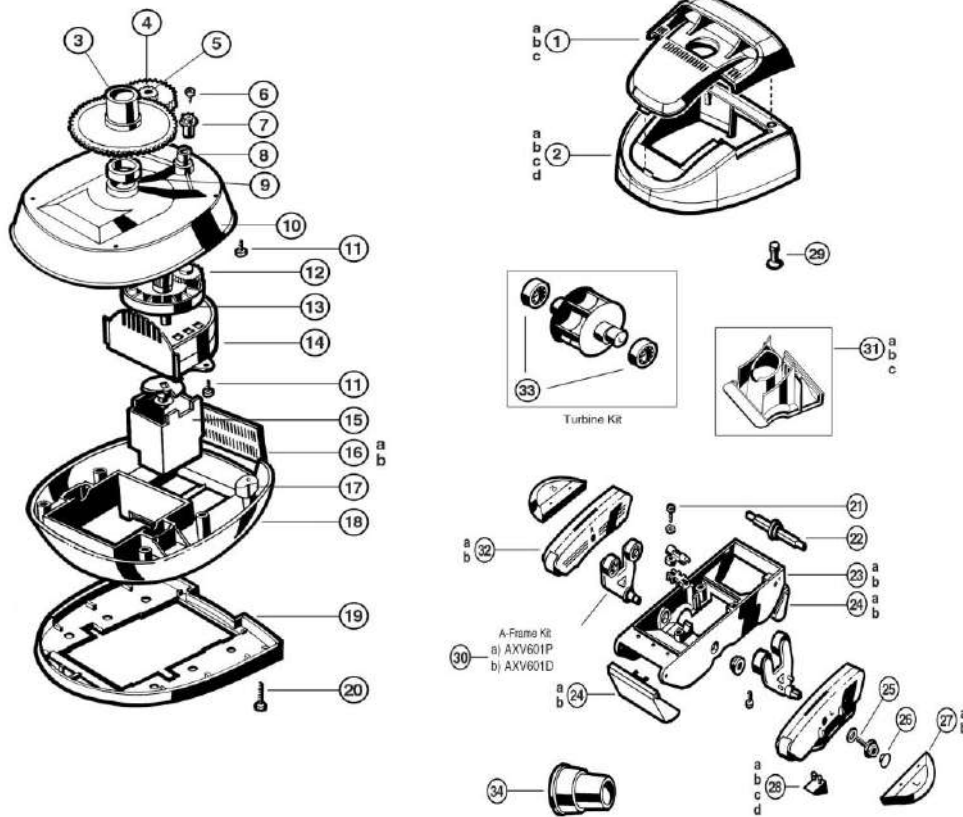

HAYWARD - CLEANER PARTS - POOL VAC ULTRA

ITEM PART NUMBER	KEY	PRINTED DESCRIPTION	RETAIL PRICE	QTY TO ORDER
PTS-AXV070	3	CONE GEAR, CLEAR	213.99	
PTS-AXV301	4	INTER GEAR	29.99	
PTS-AXV303	7	CONE SPINDLE GEAR PV VIN/DROID	29.99	
PTS-AXV066A	8	CONE SPINDLE GEAR BUSHING	35.99	
PTS-AXV306	9	CONE GEAR BUSHING PV VIN/DROID	30.99	
PTS-AXV060WH	10	UPPER MIDDLE BODY, WHITE	158.99	
PTS-AXV065P	11	POOL VAC UPPER BODY SCREW 6PK.	25.99	
PTS-AXV064A	12	MEDIUM TURBINE DRIVE GEAR	35.99	
PTS-AXV062C	13	MEDIUM TURBINE (TURCITE A)	52.99	
PTS-AXV009	14	MEDIUM TURBINE CASE/AXLE ASSY.	74.99	
PTS-AXV408P	15	GEAR BOX ASSY,PV/PM	36.99	
PTS-AXV051AWH	16B	SCREEN,WHITE,PV/PM	22.99	
PTS-AXV050CWH	18	LWR MID BODY, WHT, ONE INSERT	207.99	
PTS-AXV057P	20	MIDDLE BODY SCREW, (6 PK)	43.99	
PTS-AXV313	21	LOWER BODY SCREW, M5 X 10MM	11.99	
PTS-AXV031B	22	FLAP ADJUSTER (TURCITE A)	32.99	
PTS-AXV230DWH	23	OPEN LOWER BODY, WHITE	113.99	
PTS-AXV434WHP	24B	FLAP KIT, WHITE	64.99