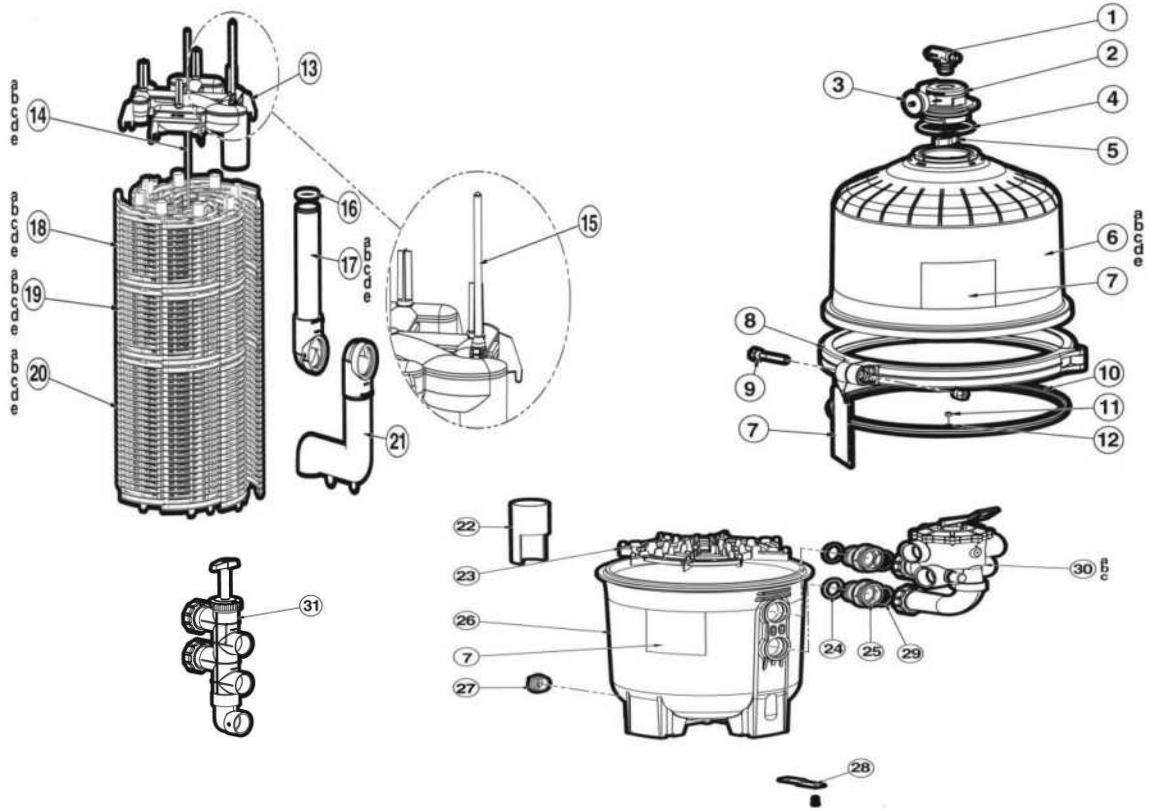

HAYWARD - DE FILTER PARTS

HAYWARD - DE FILTER PARTS - PROGRID DE

ITEM PART NUMBER	KEY	PRINTED DESCRIPTION	RETAIL PRICE	QTY TO ORDER
PTS-CCX1000V	1	AIR RELIEF ASSYW/NUT&O-RING	12.99	
PTS-DEX2420MAR2	2	MANUAL AIR RELIEF ASSEMBLY	160.99	
PTS-ECX2712B1	3	PRESSURE GAUGE-BACKMOUNT-	23.99	
PTS-DEX2420Z8A	4	O RING SET	31.99	
PTS-CCX1000N	5	NUT-ADAPTER, SET OF 2	3.99	
PTS-DEX4820BTC	6C	FILTER HEAD W/NEW CLAMP	674.99	
PTS-DEX6020BTC	6D	FILTER HEAD W/NEW CLAMP	772.99	
PTS-DEX7220BTC	6E	FILTER HEAD W/NEW CLAMP	900.99	
PTS-DEX2421JKIT	8	CLAMP SYSTEM-CLAMP,SEAL,HARDWARE,LABELS	404.99	
PTS-DEX2421J2	9	NUT AND BOLT, CLAMP	34.99	
PTS-DEX2422Z2	10	SEAL,FILTER,METAL REINFORCED	103.99	
PTS-ECX176865	11	NUT	3.99	
PTS-ECX1109	12	WASHER	1.99	
PTS-DEX2400C	13	COLLECTOR MANIFOLD	124.99	
PTS-DEX2400R	14A	RETAINER ROD	70.99	
PTS-DEX3600R	14B	RETAINER ROD	84.99	
PTS-DEX4800R	14C	RETAINER ROD	96.99	

HAYWARD - DE FILTER PARTS - PROGRID DE CONTINUED

ITEM PART NUMBER	KEY	PRINTED DESCRIPTION	RETAIL PRICE	QTY TO ORDER
PTS-DEX7200R	14E	RETAINER ROD	100.99	
PTS-DEX2400CR	15	AIR RELIEF ASSY	31.99	
PTS-DEX2400Z5	16	OUTLET ELBOW O-RING	5.99	
PTS-DEX4820EA	17C	OUTLET ELBOW ASSEMBLY WITH O-RING	92.99	
PTS-DEX3600DA	19B	FILTER ELEMENT	40.99	
PTS-DEX4800DA	19C	FILTER ELEMENT	40.99	
PTS-DEX6000DA	19D	FILTER ELEMENT	49.99	
PTS-DEX7200DA	19E	FILTER ELEMENT	60.99	
PTS-DEX2400DS	20A	FILTER ELEMENT SHORT	31.99	
PTS-DEX3600DS	20B	FILTER ELEMENT SHORT	37.99	
PTS-DEX4800DS	20C	FILTER ELEMENT SHORT	43.99	
PTS-DEX6000DS	20D	FILTER ELEMENT SHORT	52.99	
PTS-DEX7200DS	20E	FILTER ELEMENT SHORT	62.99	
PTS-DEX2420T	22	ELEMENT SPACER	32.99	
PTS-DEX2400H	23	FILTER ELEMENT LOCATOR	76.99	
PTS-SX220Z2	24	O RING	10.99	
PTS-DEX2420F	25	BULKHEAD FITTING	46.99	
PTS-DEX2420ATC	26	FILTER BODY DE2420 W/CLAMP	951.99	
PTS-SP1022C	27	CYCOLAC PLUG W/GASKET	3.99	
PTS-DEX2420DCKIT	28	DEVG FILTER MTG. STRAP KIT	46.99	
PTS-SX200Z4PAK2	29	VALVE O-RING (SET OF 2)	6.99	