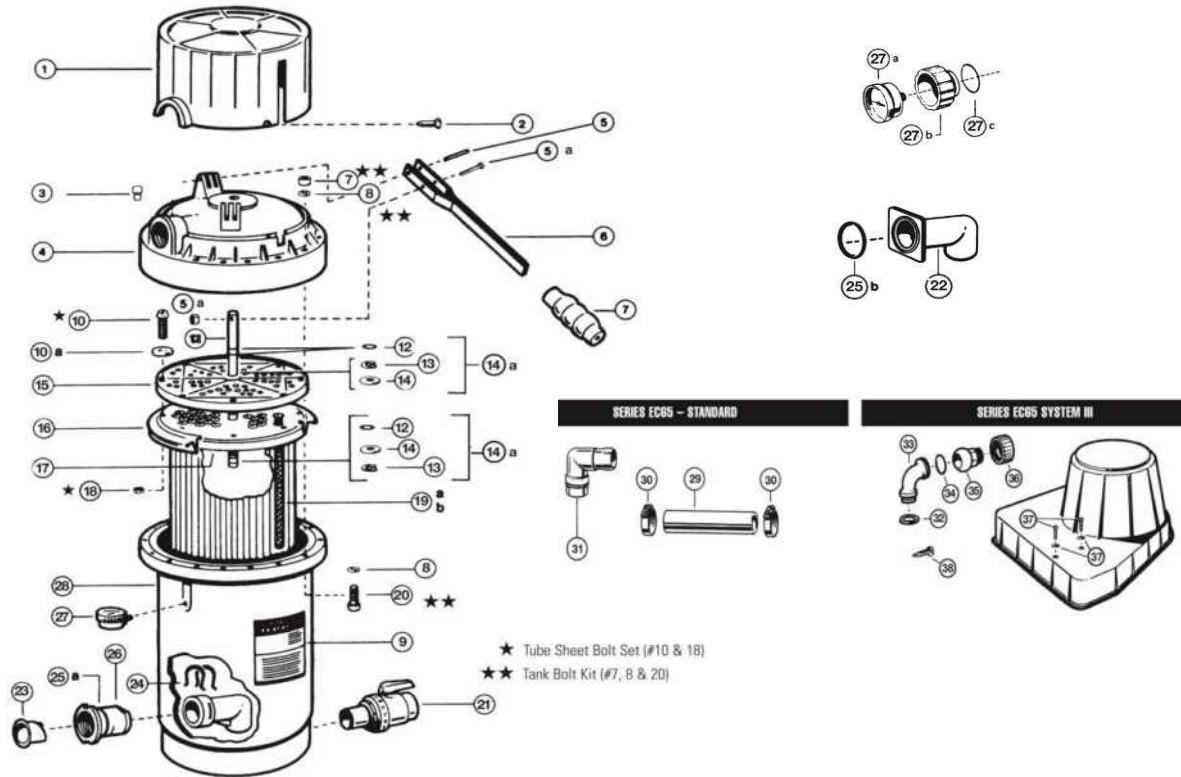

HAYWARD - DE FILTER PARTS

HAYWARD - DE FILTER PARTS - PROGRID DE

ITEM PART NUMBER	KEY	PRINTED DESCRIPTION	RETAIL PRICE	QTY TO ORDER
PTS-CCX1000V	1	AIR RELIEF ASSYW/NUT&O-RING	12.99	
PTS-DEX2420MAR2	2	MANUAL AIR RELIEF ASSEMBLY	160.99	
PTS-ECX2712B1	3	PRESSURE GAUGE-BACKMOUNT-	23.99	
PTS-DEX2420Z8A	4	O RING SET	31.99	
PTS-CCX1000N	5	NUT-ADAPTER, SET OF 2	3.99	
PTS-DEX4820BTC	6C	FILTER HEAD W/NEW CLAMP	674.99	
PTS-DEX6020BTC	6D	FILTER HEAD W/NEW CLAMP	772.99	
PTS-DEX7220BTC	6E	FILTER HEAD W/NEW CLAMP	900.99	
PTS-DEX2421JKIT	8	CLAMP SYSTEM-CLAMP,SEAL,HARDWARE,LABELS	404.99	
PTS-DEX2421J2	9	NUT AND BOLT, CLAMP	34.99	
PTS-DEX2422Z2	10	SEAL,FILTER,METAL REINFORCED	103.99	
PTS-ECX176865	11	NUT	3.99	
PTS-ECX1109	12	WASHER	1.99	
PTS-DEX2400C	13	COLLECTOR MANIFOLD	124.99	
PTS-DEX2400R	14A	RETAINER ROD	70.99	
PTS-DEX3600R	14B	RETAINER ROD	84.99	
PTS-DEX4800R	14C	RETAINER ROD	96.99	

HAYWARD - DE FILTER PARTS - PROGRID DE CONTINUED

ITEM PART NUMBER	KEY	PRINTED DESCRIPTION	RETAIL PRICE	QTY TO ORDER
PTS-DEX7200R	14E	RETAINER ROD	100.99	
PTS-DEX2400CR	15	AIR RELIEF ASSY	31.99	
PTS-DEX2400Z5	16	OUTLET ELBOW O-RING	5.99	
PTS-DEX4820EA	17C	OUTLET ELBOW ASSEMBLY WITH O-RING	92.99	
PTS-DEX3600DA	19B	FILTER ELEMENT	40.99	
PTS-DEX4800DA	19C	FILTER ELEMENT	40.99	
PTS-DEX6000DA	19D	FILTER ELEMENT	49.99	
PTS-DEX7200DA	19E	FILTER ELEMENT	60.99	
PTS-DEX2400DS	20A	FILTER ELEMENT SHORT	31.99	
PTS-DEX3600DS	20B	FILTER ELEMENT SHORT	37.99	
PTS-DEX4800DS	20C	FILTER ELEMENT SHORT	43.99	
PTS-DEX6000DS	20D	FILTER ELEMENT SHORT	52.99	
PTS-DEX7200DS	20E	FILTER ELEMENT SHORT	62.99	
PTS-DEX2420T	22	ELEMENT SPACER	32.99	
PTS-DEX2400H	23	FILTER ELEMENT LOCATOR	76.99	
PTS-SX220Z2	24	O RING	10.99	
PTS-DEX2420F	25	BULKHEAD FITTING	46.99	
PTS-DEX2420ATC	26	FILTER BODY DE2420 W/CLAMP	951.99	
PTS-SP1022C	27	CYCOLAC PLUG W/GASKET	3.99	
PTS-DEX2420DCKIT	28	DEVG FILTER MTG. STRAP KIT	46.99	
PTS-SX200Z4PAK2	29	VALVE O-RING (SET OF 2)	6.99	