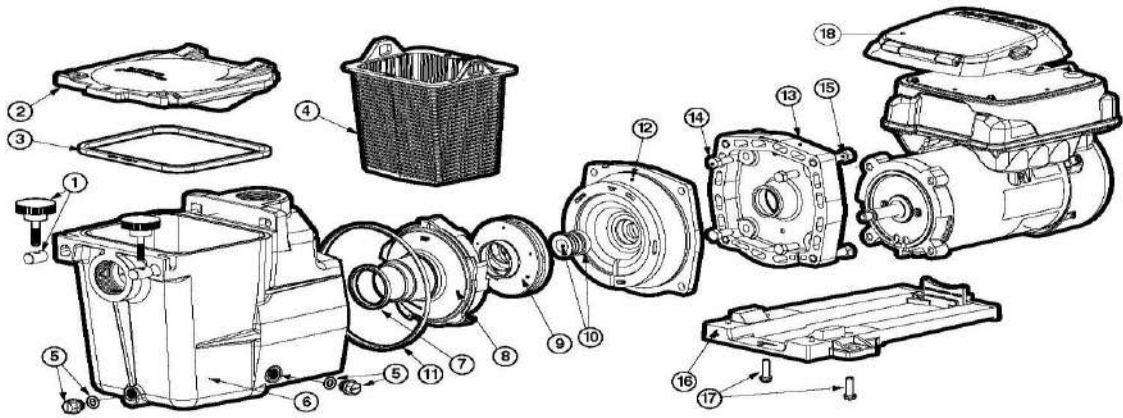

**HAYWARD - PUMP PARTS - SUPERPUMP VS
SP2670010VSP, SP2670020VSP, (W3)SP2603VSP, SP26115VSP**

ITEM PART NUMBER	KEY	PRINTED DESCRIPTION	RETAIL PRICE	QTY TO ORDER
PTS-SPX1600PN	1	SWIVEL NUT AND KNOB	19.99	
PTS-SPX1600D	2	STRAINER COVER	98.99	
PTS-SPX1600S	3	COVER GASKET	18.99	
PTS-SPX1600M	4	BASKET ASSEMBLY	19.99	
PTS-SPX1700FG	5	PIPE PLUG W/GASKET	6.99	
PTS-SPX1600AA	6	PUMP HSG/STRAINER	429.99	
PTS-SPX1600R	7	DIFFUSER GASKET	5.99	
PTS-SPX2600B	8	DIFFUSER	53.99	
PTS-SPX2607C	9	IMPELLER	58.99	
PTS-SPX1600Z2	10A	SEAL ASSY	21.99	
PTS-SPX1600Z2VIT	10B	SEAL ASSY, VITON	31.99	
PTS-SPX1600T	11	HOUSING GASKET	13.99	
PTS-SPX2600EF5	12	SEAL & MTR PLATE	89.99	
PTS-SPX1600F5	13	MOTOR MTG PLATE	70.99	
PTS-SPX0125Z44	14	SET 4 CAP SCREWS	14.99	
PTS-SPX1600Z4	15	HOUSING SCREW CAP	7.99	
PTS-SPX2600G1	16	MTG FEET - LONG SET	59.99	
PTS-SPX1600Z52	17	MOUNTING FOOT CAP SCREW	6.99	
PTS-SPX3400DR4	18	COVER-DISPLAY, VAR SPD PUMP	46.99	
PTS-SPX3200LCD	N/S	DISPLAY-VAR SPD PUMP	606.99	
PTS-SPX3400DRKIT	N/S	KIT-WALL MOUNT, VAR SPD PUMP	133.99	
PTS-SPX3200DRCC	N/S	CABLE-COMMUNICATION, VS PUMP	47.99	
PTS-SPXHKIT3	N/S	KIT-QUICK FIX, SUPER PUMP	39.99	
PTS-SPX26115Z1VSPE	N/S	POWER END- SUPER PUMP VS, 115V	1719.99	
PTS-SPX2603Z1VSPE	N/S	POWER END-SUPER PUMP VS	1609.99