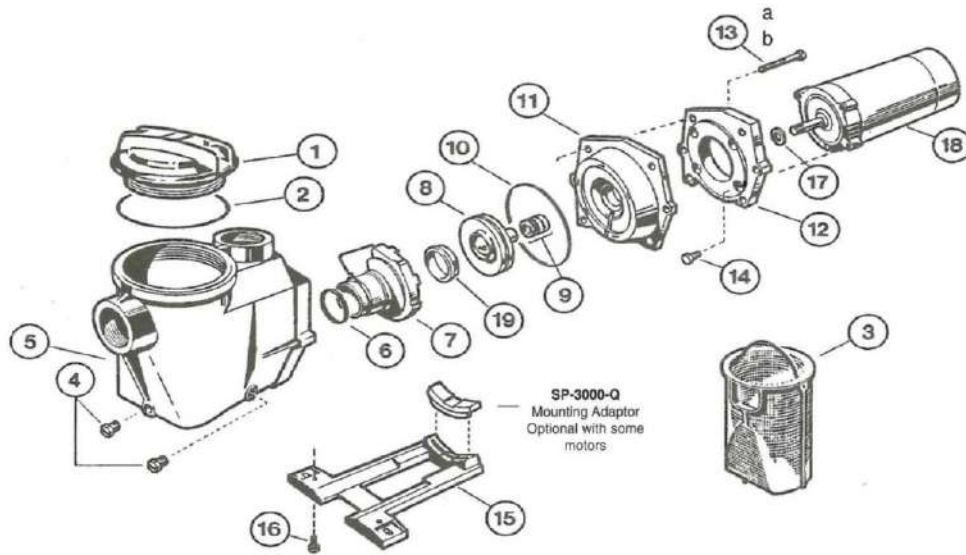

HAYWARD - PUMP PARTS - E-Z FLO SP3105X7, SP3107X10, SP3110X15, SP3115X20, SP3120X25

ITEM PART NUMBER	KEY	PRINTED DESCRIPTION	RETAIL PRICE	QTY TO ORDER
PTS-SPX3100D	1	STRAINER COVER -THRD-	95.99	
PTS-SPX3000S	2	STRAINER COVER O-RING	22.99	
PTS-SPX3000M	3	BASKET	30.99	
PTS-SPX1700FG	4	PIPE PLUG W/GASKET	6.99	
PTS-SPX3100AA	5	PUMP STRAINER-- EZFLOW	506.99	
PTS-SPX3120AA	5	PUMP HOUSING STRAINER	514.99	
PTS-SPX1600R	6	DIFFUSER GASKET	5.99	
PTS-SPX3000BN	7	DIFFUSER	58.99	
PTS-SPX3021B	7	DIFFUSER	61.99	
PTS-SPX3005C	8	3/4 HP IMPELLER	55.99	
PTS-SPX3007C	8	1 HP IMPELLER	58.99	
PTS-SPX3010C	8	1.5HP IMPELLER	59.99	
PTS-SPX3016C	8	IMPELLER-2 HP	73.99	
PTS-SPX3021C	8	IMPELLER-2 1/2 HP	79.99	
PTS-SPX1600Z2	9	SEAL ASSY	21.99	
PTS-SPX3000T	10	HOUSING GASKET	15.99	
PTS-SPX3020E	11	SEAL PLATE 2-1/2 & 3 HP	80.99	
PTS-SPX3000F	12	MOTOR MOUNTING PLATE	79.99	
PTS-SPX1600Z4	13A	HOUSING SCREW CAP	7.99	
PTS-SPX3000Z26	13	FLAT WASHER SET	5.99	
PTS-SPX0125Z44	14	SET 4 CAP SCREWS	14.99	
PTS-SPX3000GA	15	MOUNTING BRACKET W/ADAPTER	59.99	
PTS-SPX1600Z52	16	MOUNTING FOOT CAP SCREW	6.99	
PTS-SPX0125F	17	SLINGER FOR MOTOR SHAFT	4.99