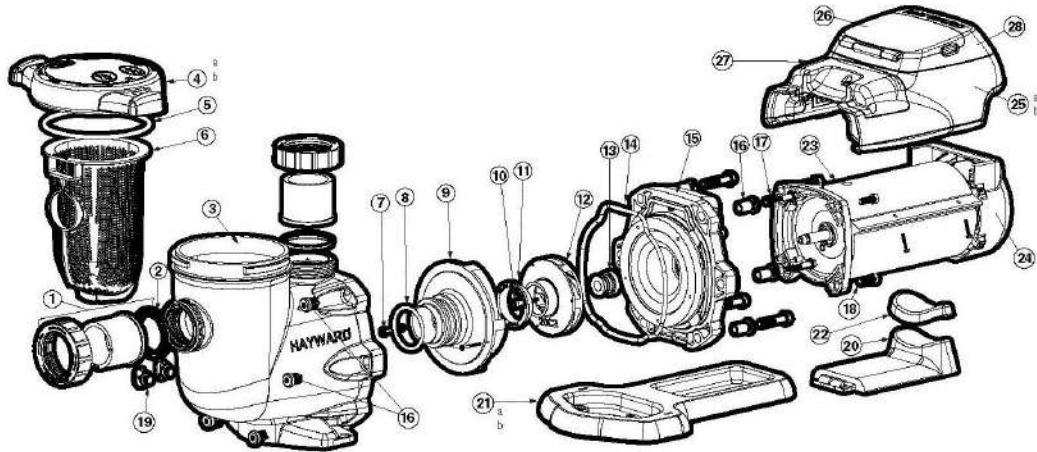

# HAYWARD - PUMP PARTS - ECOSTAR SP3400VSP, SP3400VSPVR

ITEM PART NUMBER	KEY	PRINTED DESCRIPTION	RETAIL PRICE	QTY TO ORDER
PTS-SPX3200UNKIT	1	TRISTAR UNION CONN. KIT	57.99	
PTS-SPX3200UG	2	UNION GASKET (T-SEAL)	13.99	
PTS-SPX3200A	3	PUMP STRAINER HOUSING	381.99	
PTS-SPX3200DLS	4A	STR COVER KIT	94.99	
PTS-SPX3200S	5	STRAINER COVER O-RING	16.99	
PTS-SPX3200M	6	STRAINER BASKET	20.99	
PTS-SPX3200Z8	7	SCREW-DIFFUSER	15.99	
PTS-SPX4000Z1	8	UNION O-RING	20.99	
PTS-SPX3200B3	9	DIFFUSER-3HP	46.99	
PTS-SPX3200Z1	10	SCREW-IMPELLER	8.99	
PTS-SPX3021R	11	IMPELLER RING	8.99	
PTS-SPX3220C	12	IMPELLER-2HP W/SCREW	58.99	
PTS-SPX3200SA	13	SHAFT SEAL ASSY.	30.99	
PTS-SPX3200T	14	O-RING-HOUSING	10.99	
PTS-SPX3200E	15	SEAL PLATE	61.99	
PTS-SPX3200Z211	16	KIT-HOUSING INSERT&SEAL PLATE	28.99	
PTS-SPX3200Z3	17	BOLT-HOUSING	5.99	
PTS-SPX3200Z5	18	BOLT-MOTOR (LIMITED STOCK)	9.99	
PTS-SPX4000FG	19	DRAIN PLUG W/GASKET	6.99	
PTS-SPX3200GA	20	MOUNTING BRACKET TRISTAR	56.99	
PTS-SPX3200WF	21A	BASE, SHORT RISER	47.99	
PTS-SPX3200SR	21B	BASE, TALL RISER	47.99	
PTS-SPX3400Z1ECM	23	MOTOR-2.7 HP VAR SPD,SQ FLG PERM MAG	882.99	
PTS-SPX3400FAN	24	SHROUD-FAN, VAR SPD PUMP	30.99	
PTS-SPX3400DR	25A	DRIVE-VAR SPD PUMP	2021.99	
PTS-SPX3400DRVR	25B	DRIVE-VAR SPD PUMP,VACUUM RELEASE	2285.99	

**HAYWARD - PUMP PARTS - ECOSTAR SP3400VSP, SP3400VSPVR  
CONTINUED**

ITEM PART NUMBER	KEY	PRINTED DESCRIPTION	RETAIL PRICE	QTY TO ORDER
PTS-SPX3400DR4	26	COVER-DISPLAY, VAR SPD PUMP	46.99	
PTS-SPX3400DR2	27	COVER-WIRING, VAR SPD PUMP	97.99	
PTS-SPX3400LCD	28	DISPLAY-VAR SPD PUMP	614.99	
PTS-SPX3400DRKIT	N/S	KIT-WALL MOUNT, VAR SPD PUMP	133.99	
PTS-SPX3400DRCBL	N/S	CABLE-DISPLAY, VAR SPD PUMP	64.99	
PTS-SPXHKIT100	N/S	QUICK FIX KIT, TRISTAR PUMP	46.99	
PTS-GLXACTCONN	N/S	ACTUATOR CONNECTOR	12.99	
PTS-SPX3200DRCC	N/S	CABLE-COMMUNICATION, VS PUMP	47.99	