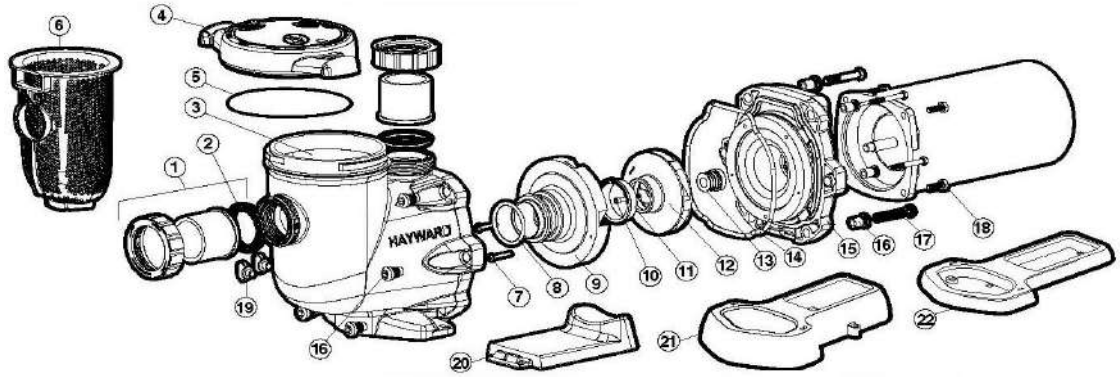

HAYWARD - PUMP PARTS - TRISTAR SP3200EE

ITEM PART NUMBER	KEY	PRINTED DESCRIPTION	RETAIL PRICE	QTY TO ORDER
PTS-SPX3200UNKIT	1	TRISTAR UNION CONN. KIT	57.99	
PTS-SPX3200UG	2	UNION GASKET (T-SEAL)	13.99	
PTS-SPX3200A	3	PUMP STRAINER HOUSING	381.99	
PTS-SPX3200DLS	4A	STR COVER KIT	94.99	
PTS-SPX3200S	5	STRAINER COVER O-RING	16.99	
PTS-SPX3200M	6	STRAINER BASKET	20.99	
PTS-SPX3200Z8	7	SCREW-DIFFUSER	15.99	
PTS-SPX4000Z1	8	UNION O-RING	20.99	
PTS-SPX3200B3	9	DIFFUSER-3HP	46.99	
PTS-SPX3200Z1	10	SCREW-IMPELLER	8.99	
PTS-SPX3021R	11	IMPELLER RING	8.99	
PTS-SPX3205C	12	IMPELLER	41.99	
PTS-SPX3207C	12	IMPELLER-3/4HP W/SCREW	39.99	
PTS-SPX3210C	12	IMPELLER-1HP W/SCREW	41.99	
PTS-SPX3215C	12	IMPELLER-1-1/2HP W/SCREW	49.99	
PTS-SPX3220C	12	IMPELLER-2HP W/SCREW	58.99	
PTS-SPX3230C	12	IMPELLER-3HP W/SCREW	58.99	
PTS-SPX3230C5	12	IMPELLER-5HP W/SCREW	65.99	
PTS-SPX3200SA	13	SHAFT SEAL ASSY.	30.99	
PTS-SPX3200T	14	O-RING-HOUSING	10.99	
PTS-SPX3200E	15	SEAL PLATE	61.99	
PTS-SPX3200Z211	16	KIT-HOUSING INSERT&SEAL PLATE	28.99	
PTS-SPX3200Z3	17	BOLT-HOUSING	5.99	
PTS-SPX4000FG	19	DRAIN PLUG W/GASKET	6.99	
PTS-SPX3200GA	20	MOUNTING BRACKET TRISTAR	56.99	
PTS-SPX3200WF	21	BASE, SHORT RISER	47.99	
PTS-SPX3200SR	22	BASE, TALL RISER	47.99	
PTS-SPX3205Z1BER		TRISTAR MTR-1/2HP,SQ FLG	362.99