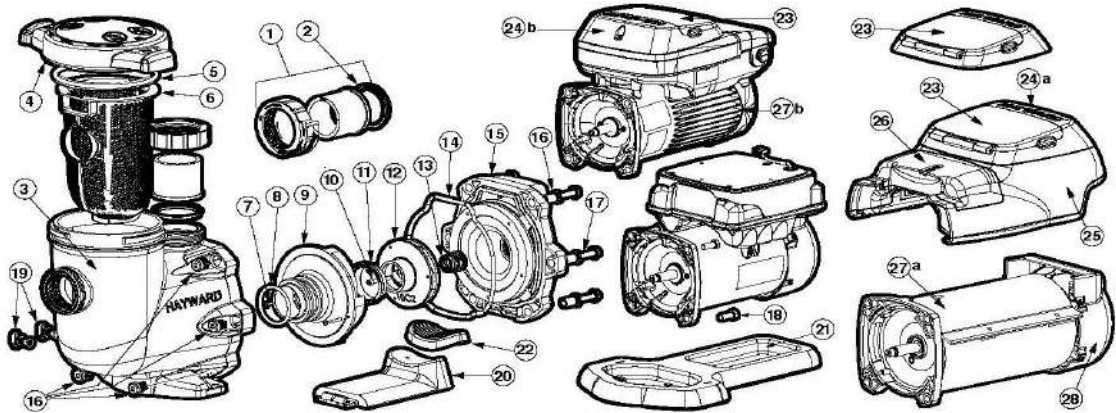

HAYWARD - PUMP PARTS - TRISTAR VS SP3200VSP, (W3)SP3202VSP, SP3200VSPND, (W3)SP3206VSP, SP3206VSPVR

ITEM PART NUMBER	KEY	PRINTED DESCRIPTION	RETAIL PRICE	QTY TO ORDER
PTS-SPX3200UNKIT	1	TRISTAR UNION CONN. KIT	57.99	
PTS-SPX3200UG	2	UNION GASKET (T-SEAL)	13.99	
PTS-SPX3200A	3	PUMP STRAINER HOUSING	381.99	
PTS-SPX3200DLS	4	STR COVER KIT	94.99	
PTS-SPX3200S	5	STRAINER COVER O-RING	16.99	
PTS-SPX3200M	6	STRAINER BASKET	20.99	
PTS-SPX3200Z8	7	SCREW-DIFFUSER	15.99	
PTS-SPX4000Z1	8	UNION O-RING	20.99	
PTS-SPX3200B3	9	DIFFUSER-3HP	46.99	
PTS-SPX3200Z1	10	SCREW-IMPELLER	8.99	
PTS-SPX3021R	11	IMPELLER RING	8.99	
PTS-SPX3210C	12	IMPELLER-1HP W/SCREW	41.99	
PTS-SPX3220C		IMPELLER-2HP W/SCREW	58.99	
PTS-SPX3200SA	13	SHAFT SEAL ASSY.	30.99	
PTS-SPX3200T	14	O-RING-HOUSING	10.99	
PTS-SPX3200E	15	SEAL PLATE	61.99	
PTS-SPX3200Z211	16	KIT-HOUSING INSERT&SEAL PLATE	28.99	
PTS-SPX3200Z3	17	BOLT-HOUSING	5.99	
PTS-SPX3200Z5	18	BOLT-MOTOR (LIMITED STOCK)	9.99	
PTS-SPX4000FG	19	DRAIN PLUG W/GASKET	6.99	
PTS-SPX3200GA	20	MOUNTING BRACKET TRISTAR	56.99	
PTS-SPX3200WF	21	BASE, SHORT RISER	47.99	
PTS-SPX3200SR		BASE, TALL RISER	47.99	
PTS-SPX3200Q2	22	ADAPTER-MOTOR SUPPORT, TRISTAR VS PUMP	12.99	
PTS-SPX3400DR4	23	COVER-DISPLAY, VAR SPD PUMP	46.99	
PTS-SPX3400LCD	24A	DISPLAY-VAR SPD PUMP	614.99	
PTS-SPX3200LCD	24B	DISPLAY-VAR SPD PUMP	606.99