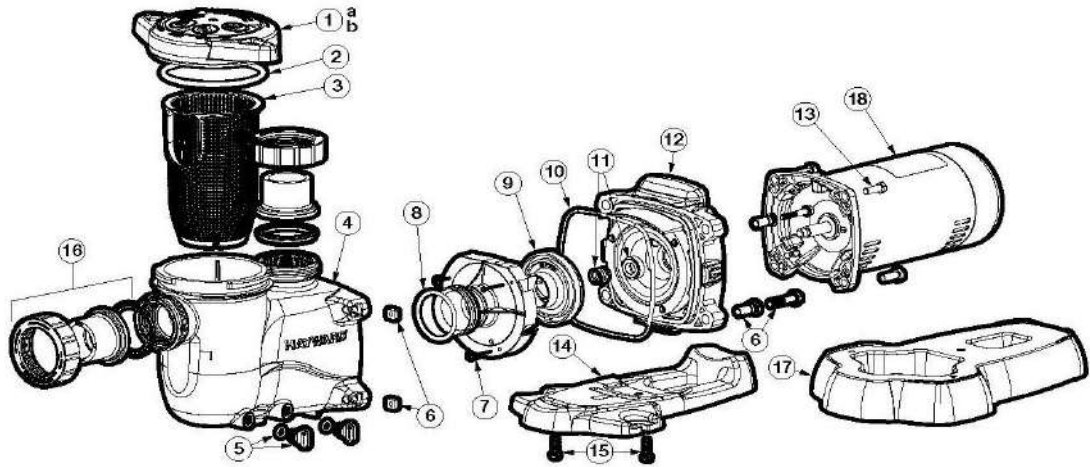

HAYWARD - PUMP PARTS - MAXFLO XL SP2307X10, SP2310X15

ITEM PART NUMBER	KEY	PRINTED DESCRIPTION	RETAIL PRICE	QTY TO ORDER
PTS-SPX3200DLS	1A	STR COVER KIT	94.99	
PTS-SPX2300Z4	2	O-RING - STRAINER COVER	14.99	
PTS-SPX2300M	3	BASKET-STRAINER	18.99	
PTS-SPX2300AA	4	HOUSING-PUMP	422.99	
PTS-SPX4000FG	5	DRAIN PLUG W/GASKET	6.99	
PTS-SPX2700ZPAK	6	HARDWARE PACK	43.99	
PTS-SPX2300Z3PAK3	7	SCREW-DIFFUSER, 3 PACK	6.99	
PTS-SX220Z2	8	O RING	10.99	
PTS-SPX2700C	9	3/4 HP IMPELLER	76.99	
PTS-SPX2707CM		IMPELLER-1.0 HP, MAX-FLO II	41.99	
PTS-SPX2710CM		1.5 HP IMPELLER	76.99	
PTS-GMX600F	10	VALVE O-RING FOR GM 152 & GM225	25.99	
PTS-SPX2700SA	11	SEAL-ASSEMBLY, 5/8 SHAFT	27.99	
PTS-SPX2300E	13	SEAL PLATE	53.99	
PTS-SPX1600Z52	15	MOUNTING FOOT CAP SCREW	6.99	
PTS-SPX2700UNKIT	16	KIT-UNION CONNECTOR	55.99	
PTS-SPX2705Z1M	18	3/4 HP MOTOR 60/1 PH MAX RATED	362.99	
PTS-SPX2707Z1M		1 HP MOTOR 60/1 PH MAX RATED	422.99	
PTS-SPX2710Z1M		1.5 HP MOTOR 60/1 PH MAX RATED	466.99