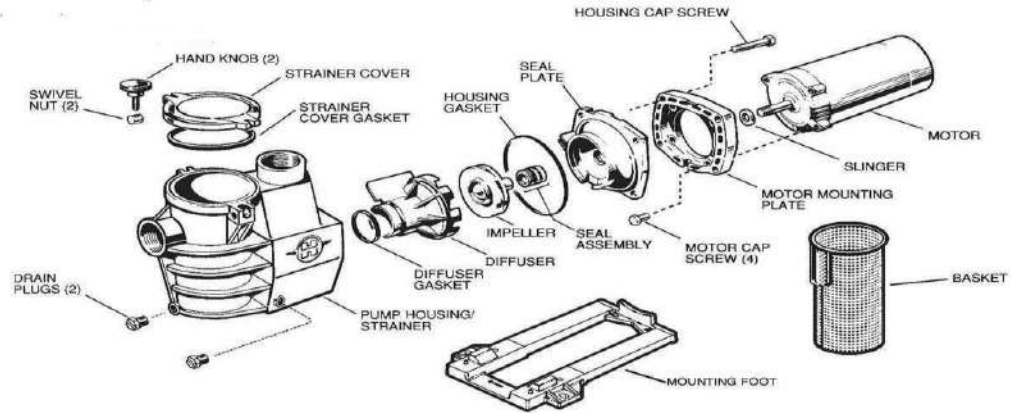

HAYWARD - PUMP PARTS - MAX-FLO SP2800X5, SP2805X7, SP2807X10, SP2810X15, SP2815X20

ITEM PART NUMBER	KEY	PRINTED DESCRIPTION	RETAIL PRICE	QTY TO ORDER
PTS-SPX2800AA		PUMP HSG/STRAINER (95)	371.99	
PTS-SPX1250LA		CLEAR LEXAN PUMP COVER	67.99	
PTS-SPX0125T		STR COVER GASKET	9.99	
PTS-SPX1250RA		STRAINER BASKET ASSY	17.99	
PTS-SPX2800M		STRAINER BASKET ASSY (95)	16.99	
PTS-SPX1250Z4		PUMP STRAINER COVER KNOB	21.99	
PTS-SPX1600PN		SWIVEL NUT AND KNOB	19.99	
PTS-SPX1600T		HOUSING GASKET	13.99	
PTS-SPX1600R		DIFFUSER GASKET	5.99	
PTS-SPX1600TRA		SEAL ASSY KIT	37.99	
PTS-SPX1600V		PIPE PLUG	2.99	
PTS-SPX1700FG		PIPE PLUG W/GASKET	6.99	
PTS-SPX2600G1		MTG FEET - LONG SET	59.99	
PTS-SPX1600Z52		MOUNTING FOOT CAP SCREW	6.99	
PTS-SPX1600Z2		SEAL ASSY	21.99	
PTS-SPX1600F5		MOTOR MTG PLATE	70.99	
PTS-SPX1600Z4		HOUSING SCREW CAP	7.99	
PTS-SPX0125Z44		SET 4 CAP SCREWS	14.99	
PTS-SPX0125F		SLINGER FOR MOTOR SHAFT	4.99	
PTS-SPX2800B		DIFFUSER	53.99	
PTS-SPX2600EF5		SEAL & MTR PLATE	89.99	
PTS-SPXHKIT1		QUICK FIX KIT, MAX-FLO PUMP	42.99	
PTS-SPX2800AAC		PUMP HSG/STRAINER (95) CONVERSION KIT	471.99	
PTS-SPX2600C		IMPELLER	53.99	
PTS-SPX2605C		IMPELLER	55.99	
PTS-SPX2610C		IMPELLER	59.99