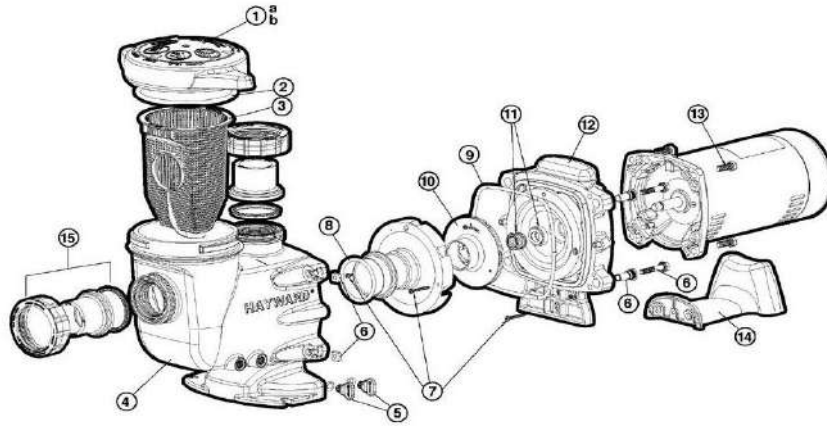

HAYWARD - PUMP PARTS - MAX-FLO II SP2705X7(E), SP2707X10(2), SP2710X15(2), SP2715X20(2)

ITEM PART NUMBER	KEY	PRINTED DESCRIPTION	RETAIL PRICE	QTY TO ORDER
PTS-SPX2700DLS	1A	KIT-STRAINER COVER	99.99	
PTS-SPX2700Z4	2	O'RING - STRAINER COVER #432	3.99	
PTS-SPX2700M	3	STRAINER BASKET	23.99	
PTS-SPX2700AA	4	HOUSING-PUMP	430.99	
PTS-SPX4000FG	5	DRAIN PLUG W/GASKET	6.99	
PTS-SPX2700ZPAK	6	HARDWARE PACK	43.99	
PTS-SPX2700Z3	7	SCREW-DIFFUSER	6.99	
PTS-SX220Z2	8	O RING	10.99	
PTS-GMX600F	9	VALVE O-RING FOR GM 152 &GM225	25.99	
PTS-GMX600F	11	VALVE O-RING FOR GM 152 &GM225	25.99	
PTS-SPX2700EKIT	12	KIT-SEAL PLATE/DIFFUSER, MAX-F	81.99	
PTS-SPX3200Z5	13	BOLT-MOTOR (LIMITED STOCK)	9.99	
PTS-SPX2700UNKIT	15	KIT-UNION CONNECTOR	55.99	
PTS-SPX3200UG		UNION GASKET (T-SEAL)	13.99	
PTS-SPX2700C	10	3/4 HP IMPELLER	76.99	
PTS-SPX2707CM	10	IMPELLER-1.0 HP, MAX-FLO II	41.99	
PTS-SPX2710CM	10	1.5 HP IMPELLER	76.99	
PTS-SPX2705Z1M		3/4 HP MOTOR 60/1 PH MAX RATED	362.99	
PTS-SPX2707Z1M		1 HP MOTOR 60/1 PH MAX RATED	422.99	
PTS-SPX2710Z1M		1.5 HP MOTOR 60/1 PH MAX RATED	466.99