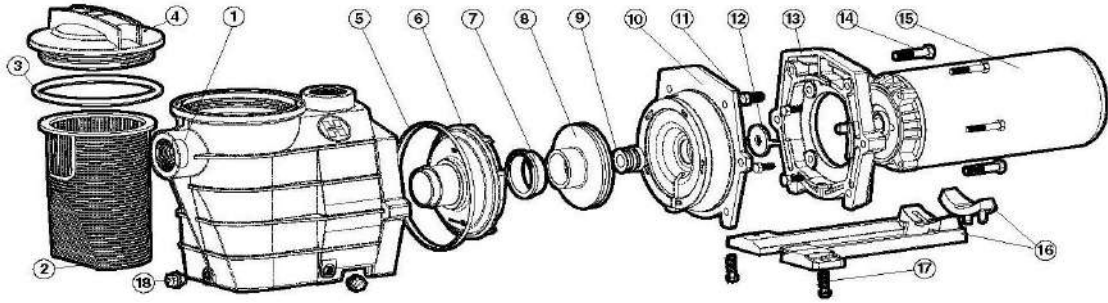

**HAYWARD - PUMP PARTS - SUPER II PUMP SP3005X7, SP3007X10
SP3010X15, SP3015X20, SP3020X25, SP3025X30**

ITEM PART NUMBER	KEY	PRINTED DESCRIPTION	RETAIL PRICE	QTY TO ORDER
PTS-SPX3000AA	1	PUMP HOUSING/STRAINER	516.99	
PTS-SPX3100AAZ	1	PUMP HOUSING/STRAINER (1-1/2 X1-1/2)	375.99	
PTS-SPX3020AA	1	PUMP HOUSING/STRAINER	526.99	
PTS-SPX3120AAZ	1	PUMP HOUSING/STRAINER (2X2)	358.99	
PTS-SPX3000M	2	BASKET	30.99	
PTS-SPX3000S	3	STRAINER COVER O-RING	22.99	
PTS-SPX3000D	4A	STRAINER COVER	99.99	
PTS-SPX3100D	4B	STRAINER COVER -THRD-	95.99	
PTS-SPX3100DB	4C	COVER-SUPER II STRNR, BIGUAN	66.99	
PTS-SPX3100T		PUMP COVER TOOL	16.99	
PTS-SPX3000T	5	HOUSING GASKET	15.99	
PTS-SPX1600R		DIFFUSER GASKET	5.99	
PTS-SPXHKIT2		QUICK FIX KIT, SUPER II PUMP	42.99	
PTS-SPX2600B	6	DIFFUSER	53.99	
PTS-SPX3000BN	6	DIFFUSER	58.99	
PTS-SPX3000B	6	DIFFUSER 2-1/2 X 3 HP	58.99	
PTS-SPX3021B	6	DIFFUSER	61.99	
PTS-SPX3005R	7	IMPELLER RING	8.99	
PTS-SPX3021R	7	IMPELLER RING	8.99	
PTS-SPX1600Z2	9	SEAL ASSY	21.99	
PTS-SPX3020E	10	SEAL PLATE 2-1/2 & 3 HP	80.99	
PTS-SPX0125Z44	11	SET 4 CAP SCREWS	14.99	
PTS-SPX0125F	12	SLINGER FOR MOTOR SHAFT	4.99	
PTS-SPX3000F	13	MOTOR MOUNTING PLATE	79.99	
PTS-SPX1600Z4	14	HOUSING SCREW CAP	7.99	
PTS-SPX3000Z26		FLAT WASHER SET	5.99	
PTS-SPX3000GA	16	MOUNTING BRACKET W/ADAPTER	59.99	
PTS-SPX1600Z52	17	MOUNTING FOOT CAP SCREW	6.99	
PTS-SPX1600V	18	PIPE PLUG	2.99