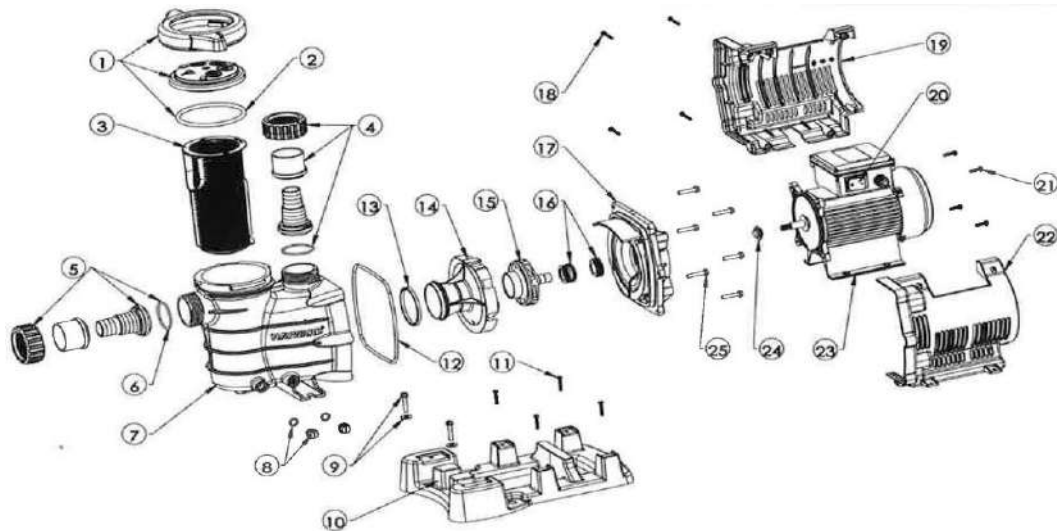

HAYWARD - PUMP PARTS - POWERFLO II VL2280 & VL2285

ITEM PART NUMBER	KEY	PRINTED DESCRIPTION	RETAIL PRICE	QTY TO ORDER
PTS-SPX8100LDS	1	STRAINER COVER KIT	55.99	
PTS-SPX8100S	2	STRAINER COVER O-RING	9.99	
PTS-SPX8100M	3	STRAINER BASKET	16.99	
PTS-SPX8100UNAUPAK	4	UNION CONNECTOR KIT	20.99	
PTS-SPX8100UNBPAK	5	UNION CONNECTOR KIT	20.99	
PTS-SPX8100UNO	6	UNION O-RING	4.99	
PTS-SPX8100AA	7	PUMP HOUSING	101.99	
PTS-SPX1700FG	8	PIPE PLUG W/GASKET	6.99	
PTS-SX180KKIT	9	VL SERIES HOUSING SCREW KIT	4.99	
PTS-VLX2280G	10	VL SERIES BASE	21.99	
PTS-SPX0714Z2	11	VL SERIES SHROUD LOWER SCREW K	1.99	
PTS-GMX600F	12	VALVE O-RING FOR GM 152 & GM225	25.99	
PTS-SPX8100R	13	DIFFUSER GASKET	4.99	
PTS-SPX8100B	14	DIFFUSER	21.99	
PTS-VLX1280TC	15	VL SERIES IMPELLER	15.99	
PTS-SPX1600Z2	16	SEAL ASSY	21.99	
PTS-SPX8100E	17	SEAL PLATE	41.99	
PTS-SPX2700Z3PAK4	18	VL SERIES SHROUD UPPER SCREW K	2.99	
PTS-VLX2280AM2	19	VL SERIES REAR SHROUD	19.99	
PTS-SPX8100Z1	21	MOTOR CAP SCREW	5.99	
PTS-VLX2280AM1	22	VL SERIES FRONT SHROUD	19.99	
PTS-VLX2280Z1C	23	VL SERIES 1 HP MOTOR	362.99	
PTS-SPX1500Q6	24	VL SERIES SLINGER	3.99	
PTS-AX6060Z1	25	SCR-1/4 TYPE B X 1.25 10 PK	13.99	
PTS-SPX1550WA5CH	26	SUB SPX1550WA5	100.99