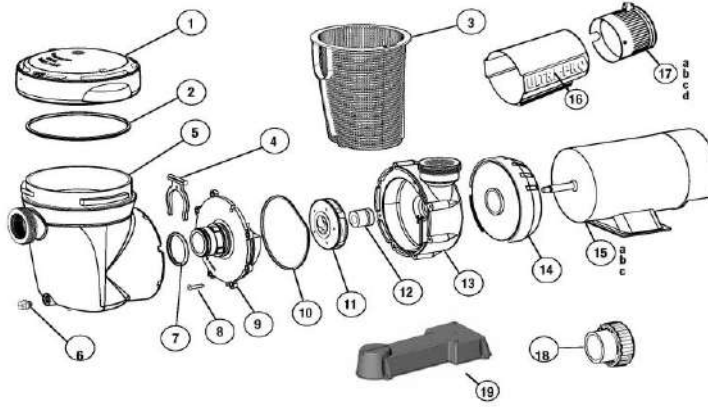

HAYWARD - PUMP PARTS - MATRIX PUMP

ITEM PART NUMBER	KEY	PRINTED DESCRIPTION	RETAIL PRICE	QTY TO ORDER
PTS-SPX5500D	1	STRAINER COVER W/LOCK RING	113.99	
PTS-SPX5500H	2	STRAINER HOUSING O-RING	9.99	
PTS-SPX5500F	3	STRAINER BASKET	23.99	
PTS-SPX5500G	4	STRAINER RETAINER/"C" CLIP	10.99	
PTS-SPX5500C	5	STRAINER HOUSING	111.99	
PTS-SPX1700FG	6	PIPE PLUG W/GASKET	6.99	
PTS-SPX5500K	7	STRAINER "O"RING	3.99	
PTS-SPX0714Z48	8	SCREW,#14X1/4-B PAN HEAD	13.99	
PTS-SPX5500B	9	PUMP COVER	84.99	
PTS-SPX0710XZ5	10	HOUSING "O"RING	12.99	
PTS-SPX1591F	11	1HP IMPELLER	50.99	
PTS-SPX1500KA	12	SEAL ASSY	19.99	
PTS-SPX5500A	13	PUMP HOUSING	99.99	
PTS-SPX5500E1	14	MOTOR HOUSING	85.99	
PTS-SPX1509Z1UF	15A	1 HP ULTRAPRO MOTOR	287.99	
PTS-SPX2090A	16	MOTOR HOUSING	99.99	
PTS-SPX2090CAM	17A	END BELL	56.99	
PTS-SPX2090CETM	17B	END BELL ELECTRONIC	230.99	
PTS-SPX2090C2ET	17C	END BELL 2 SP ELE KIT	268.99	
PTS-SPX2090C2	17D	END BELL 2 SPEED KIT	51.99	
PTS-SP1500UNPAK2	18	UNION CONNECTOR PAK	20.99	
PTS-SPX5500M	19	BASE-MATRIX PUMPS	47.99	
PTS-ECX1325R		2 POS REPLACEMENT ROCKER SWITCH	24.99	
PTS-ECX13252R		3 POS REPLACEMENT ROCKER SWITCH	39.99	
PTS-ECX1108A		MOUNTING SCREW W/WASHER	4.99	
PTS-SPX5500MFB		MATRIX FOAM BLOCK-NOISE RED	12.99	
PTS-SPX1500Q5		SHAFT SLEEVE	2.99	
PTS-SPX2000E		BAFFLE	10.99