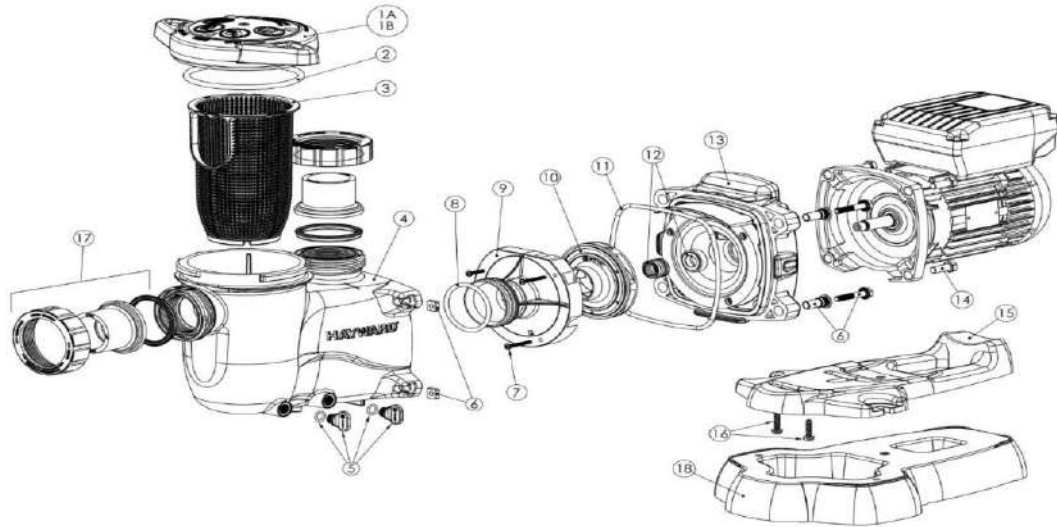

HAYWARD - PUMP PARTS - MAX-FLO VS SP2300VSP, SP2302VSP, SP2302VSPND

ITEM PART NUMBER	KEY	PRINTED DESCRIPTION	RETAIL PRICE	QTY TO ORDER
PTS-SPX3200DLS	1A	STR COVER KIT	94.99	
PTS-SPX2300Z4	2	O-RING - STRAINER COVER	14.99	
PTS-SPX2300M	3	BASKET-STRAINER	18.99	
PTS-SPX2300AA	4	HOUSING-PUMP	422.99	
PTS-SPX4000FG	5	DRAIN PLUG W/GASKET	6.99	
PTS-SPX2700ZPAK	6	HARDWARE PACK	43.99	
PTS-SPX2300Z3PAK3	7	SCREW-DIFFUSER, 3 PACK	6.99	
PTS-SX220Z2	8	O RING	10.99	
PTS-SPX2300B	9	DIFFUSER	43.99	
PTS-SPX2300CVS	10	IMPELLER-MAX-FLO XL (SP2715CV)	55.99	
PTS-GMX600F	11	VALVE O-RING FOR GM 152 & GM225	25.99	
PTS-SPX2700SA	12	SEAL-ASSEMBLY, 5/8 SHAFT	27.99	
PTS-SPX2300E	13	SEAL PLATE	53.99	
PTS-SPX1600Z52	16	MOUNTING FOOT CAP SCREW	6.99	
PTS-SPX2700UNKIT	17	KIT-UNION CONNECTOR	55.99	
PTS-SPX3200LCD	N/S	DISPLAY-VAR SPD PUMP	606.99	
PTS-SPX3400DRKIT	N/S	KIT-WALL MOUNT, VAR SPD PUMP	133.99	
PTS-SPXHKIT3	N/S	KIT-QUICK FIX, SUPER PUMP	39.99	
PTS-SPX3200DRCC	N/S	CABLE-COMMUNICATION, VS PUMP	47.99