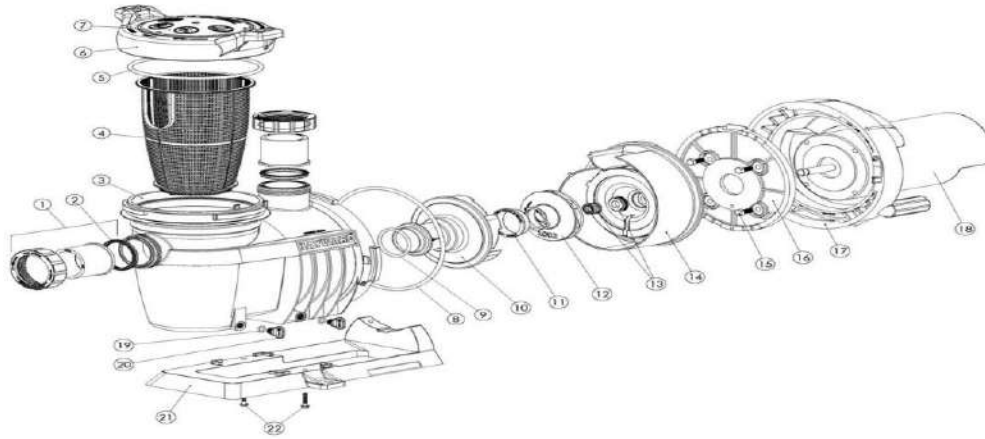

HAYWARD - PUMP PARTS - NORTHSTAR SPX4000X

ITEM PART NUMBER	KEY	PRINTED DESCRIPTION	RETAIL PRICE	QTY TO ORDER
PTS-SPX3200UNKIT	1	TRISTAR UNION CONN. KIT	57.99	
PTS-SPX4000UNPAK2		UNION PAK 2" CURVED (LIMITED STOCK)	31.99	
PTS-SPX3200UG	2	UNION GASKET (T-SEAL)	13.99	
PTS-SPX4000TS		STRAINER COVER T-RING	21.99	
PTS-CX400G		FILTER HEAD "O" RING	53.99	
PTS-GMX600F		VALVE O-RING FOR GM 152 & GM225	25.99	
PTS-SPX4000CLO	6,7	KIT-NSTAR, STRAINER COVER (LIMITED STOCK)	128.99	
PTS-SPX4000DLT		STR COVER KIT	171.99	
PTS-SPX4000T	8	SEAL PLATE O-RING	41.99	
PTS-SPX4000Z1	9	UNION O-RING	20.99	
PTS-SPX3021R	11	IMPELLER RING	8.99	
PTS-SPX4010CKIT	12	IMPELLER KIT- 1.5 HP	90.99	
PTS-SPX4015CKIT	12	IMPELLER KIT- 2 HP	98.99	
PTS-SPX4020CKIT	12	IMPELLER KIT- 2.5 HP	104.99	
PTS-SPX4025CKIT	12	IMPELLER KIT- 3 HP	106.99	
PTS-SPX3200SA	13	SHAFT SEAL ASSY.	30.99	
PTS-SPX4000E	14	SEAL PLATE KIT	129.99	
PTS-SPX0125Z44	15	SET 4 CAP SCREWS	14.99	
PTS-SPX4000F	16	MOTOR MOUNTING PLATE	83.99	
PTS-SPX4000K	17	MOTOR LOCK RING	95.99	
PTS-SPX4000FG	19,20	DRAIN PLUG W/GASKET	6.99	
PTS-SPX4000GA	21	MOUNTING BASE W/ADAPTOR	72.99	
PTS-SPX1600Z52	22	MOUNTING FOOT CAP SCREW	6.99