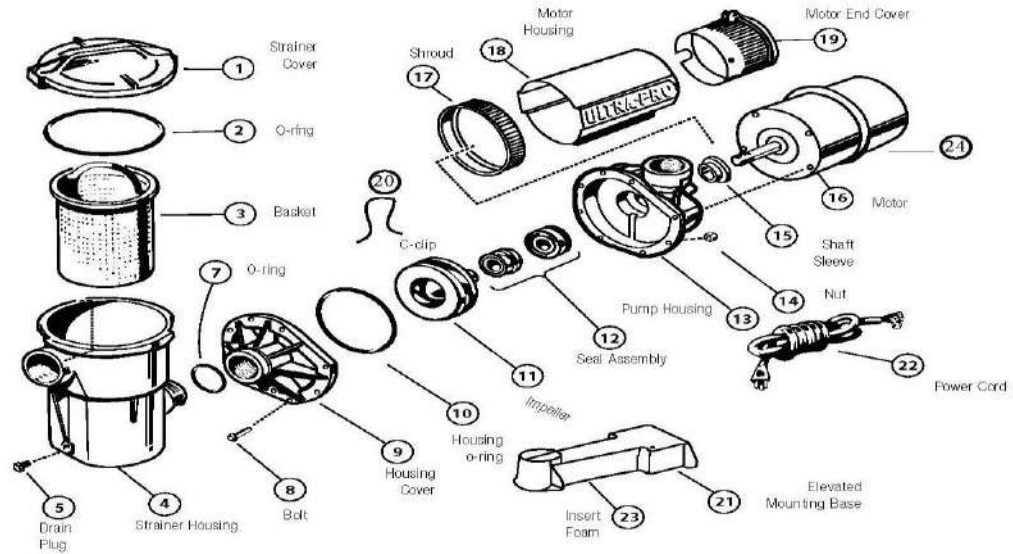

HAYWARD - PUMP PARTS - ULTRA PRO SP2290, SP2295, SP2290ET, SP2295ET

ITEM PART NUMBER	KEY	PRINTED DESCRIPTION	RETAIL PRICE	QTY TO ORDER
PTS-SPX1500D2A	1	CLEAR LEXAN STR COVER W/O-R	59.99	
PTS-SPX1500P	2	O RING	12.99	
PTS-SPX1500LX	3	STRAINER BASKET ASSY-LARGE	21.99	
PTS-SPX1500CAP	4	STRAINER HOUSING-PPL	90.99	
PTS-SPX1700FG	5	PIPE PLUG W/GASKET	6.99	
PTS-SPX1500W	7	STRAINER O-RING	5.99	
PTS-SPX1500N2	8	HOUSING BOLT	2.99	
PTS-SPX1580BP	9	HOUSING COVER(GFP)	98.99	
PTS-SPX1580Z1	10	HOUSING O-RING	15.99	
PTS-SPX1500E	11	1/2 HP IMPELLER	47.99	
PTS-SPX1500KA	12	SEAL ASSY	19.99	
PTS-SPX1580AAP	13	PUMP HOUSING	119.99	
PTS-SPX1500Y2	14	HOUSING NUT	1.99	
PTS-SPX1500Q5	15	SHAFT SLEEVE	2.99	
PTS-SPX1509Z1UF	16A	1 HP ULTRAPRO MOTOR	287.99	
PTS-SPX1514Z2UF	16B	MOTOR 1.5HP ULTRAPRO 2SPD	403.99	
PTS-SPX1514Z1UF	16C	MOTOR 1.5HP ULTRAPRO 60HZ	295.99	
PTS-SPX2090B	17	ULTRA PRO SHROUD	20.99	
PTS-SPX2090A	18	MOTOR HOUSING	99.99	
PTS-SPX2090C	19A	END BELL	51.99	
PTS-SPX1515C	19B	RETAINER CLIP	11.99	
PTS-SPX2090C2ET	19C	END BELL 2 SP ELE KIT	268.99	
PTS-ECX1325R		2 POS REPLACEMENT ROCKER SWITCH	24.99	
PTS-ECX13252R		3 POS REPLACEMENT ROCKER SWITCH	39.99