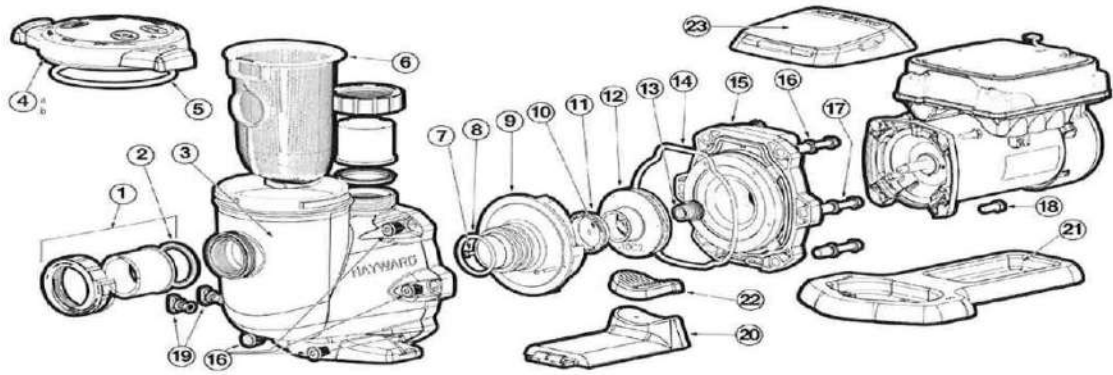

HAYWARD - PUMP PARTS - TRISTAR VS 900 SP32900VSP

ITEM PART NUMBER	KEY	PRINTED DESCRIPTION	RETAIL PRICE	QTY TO ORDER
PTS-SPX3200UNKIT	1	TRISTAR UNION CONN. KIT	57.99	
PTS-SPX3200UG	2	UNION GASKET (T-SEAL)	13.99	
PTS-SPX3200A	3	PUMP STRAINER HOUSING	381.99	
PTS-SPX3200DLS	4	STR COVER KIT	94.99	
PTS-SPX3200S	5	STRAINER COVER O-RING	16.99	
PTS-SPX3200M	6	STRAINER BASKET	20.99	
PTS-SPX3200Z8	7	SCREW-DIFFUSER	15.99	
PTS-SPX4000Z1	8	UNION O-RING	20.99	
PTS-SPX3200B3	9	DIFFUSER-3HP	46.99	
PTS-SPX3200Z1	10	SCREW-IMPELLER	8.99	
PTS-SPX3021R	11	IMPELLER RING	8.99	
PTS-SPX3210C	12	IMPELLER-1HP W/SCREW	41.99	
PTS-SPX4000SAV	13	SEAL ASS'Y	53.99	
PTS-SPX3200T	14	O-RING-HOUSING	10.99	
PTS-SPX3200E	15	SEAL PLATE	61.99	
PTS-SPX3200Z211	16	KIT-HOUSING INSERT&SEAL PLATE	28.99	
PTS-SPX3200Z3	17	BOLT-HOUSING	5.99	
PTS-SPX3200Z5	18	BOLT-MOTOR (LIMITED STOCK)	9.99	
PTS-SPX4000FG	19	DRAIN PLUG W/GASKET	6.99	
PTS-SPX3200GA	20	MOUNTING BRACKET TRISTAR	56.99	
PTS-SPX3200WF	21	BASE, SHORT RISER	47.99	
PTS-SPX3200SR		BASE, TALL RISER	47.99	
PTS-SPX3400DR4	23	COVER-DISPLAY, VAR SPD PUMP	46.99	
PTS-SPX3200LCD	N/S	DISPLAY-VAR SPD PUMP	606.99	
PTS-SPX3400DRKIT	N/S	KIT-WALL MOUNT, VAR SPD PUMP	133.99	
PTS-SPX3400DRCBL	N/S	CABLE-DISPLAY, VAR SPD PUMP	64.99	
PTS-SPX3202Z1VSPE	N/S	TRISTAR VS POWER END	1777.99	
PTS-SPX3200DRCC	N/S	CABLE-COMMUNICATION, VS PUMP	47.99