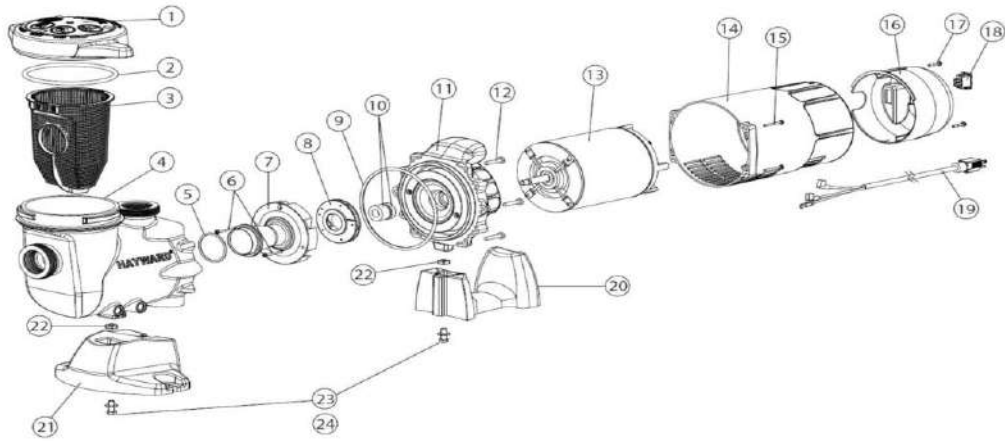

HAYWARD - PUMP PARTS - TURBO FLO II

ITEM PART NUMBER	KEY	PRINTED DESCRIPTION	RETAIL PRICE	QTY TO ORDER
PTS-SPX2700DLS	1,2	KIT-STRAINER COVER	99.99	
PTS-SPX2700Z4	2	O'RING - STRAINER COVER #432	3.99	
PTS-SPX2700M	3	STRAINER BASKET	23.99	
PTS-SPX5700AALL	4	HOUSING-ASSEMBLY LESS LABEL	421.99	
PTS-SPX1495Z1	5	SP1408GR	4.99	
PTS-SPX2700Z3	6	SCREW-DIFFUSER	6.99	
PTS-SPX5700B	7	DIFFUSER	8.99	
PTS-SPX1591FM	8	IMPELLER-NEW TURBO-FLO II	72.99	
PTS-SPX5500H	9	STRAINER HOUSING O-RING	9.99	
PTS-SPX1500KA	10	SEAL ASSY	19.99	
PTS-SPX5700E	11	SEAL PLATE	13.99	
PTS-AX6060Z1	12	SCR-1/4 TYPE B X 1.25 10 PK	13.99	
PTS-SPX1509Z1UF	13A	1 HP ULTRAPRO MOTOR	287.99	
PTS-SPX1514Z1UF	13B	MOTOR 1.5HP ULTRAPRO 60HZ	295.99	
PTS-SPX1514Z2UF	13C	MOTOR 1.5HP ULTRAPRO 2SPD	403.99	
PTS-SPX5700AM	14	MOTOR SHROUD	51.99	
PTS-SPX2700Z3	15	SCREW-DIFFUSER	6.99	
PTS-SPX5700CA	16A	END BELL ASSY	52.99	
PTS-SPX5700CA2	16B	END BELL ASSY 2SP	42.99	
PTS-ECX1325R	18A	2 POS REPLACEMENT ROCKER SWITCH	24.99	
PTS-ECX13252R	18B	3 POS REPLACEMENT ROCKER SWITCH	39.99	
PTS-SPX1550WA5	19	CORDSET 14/3 -26 FT LG-105C	74.99	
PTS-SPX5700G	20	MOTOR SUPPORT	6.99	
PTS-SPX5700H	21	PUMP BASE	36.99	
PTS-SPX2700Z2	22	HOUSING NUT	1.99	
PTS-SPX5700Z4	23	BOLT	1.99	
PTS-ECX1109	24	WASHER	1.99