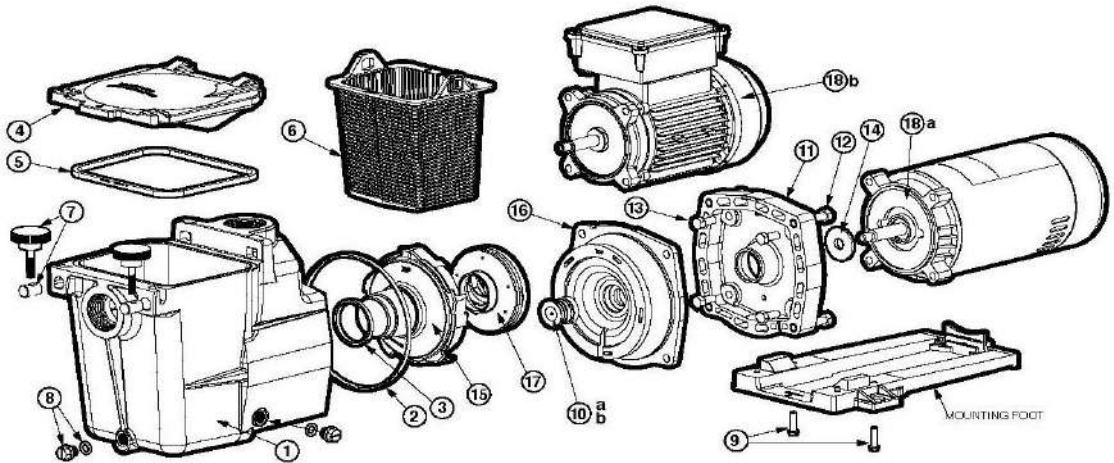

HAYWARD - PUMP PARTS - SUPER PUMP SP267007X10/15C,(W3)SP2600X5A, (W3)SP2605X7A, (W3)SP2607X10A,(W3)SP2610X15A, (W3)SP2615X20A, (W3)SP2621X25A

ITEM PART NUMBER	KEY	PRINTED DESCRIPTION	RETAIL PRICE	QTY TO ORDER
PTS-SPX1600AA	1	PUMP HSG/STRAINER	429.99	
PTS-SPX1620AA	1	PUMP HSG-STRAINER 2X2 IN	446.99	
PTS-SPX1600T	2	HOUSING GASKET	13.99	
PTS-SPX1600R	3	DIFFUSER GASKET	5.99	
PTS-SPX1600TRA	N/S	SEAL ASSY KIT	37.99	
PTS-SPX1600D	4	STRAINER COVER	98.99	
PTS-SPX1600S	5	COVER GASKET	18.99	
PTS-SPX1600M	6	BASKET ASSEMBLY	19.99	
PTS-SPX1600PN	7	SWIVEL NUT AND KNOB	19.99	
PTS-SPX1600V	N/S	PIPE PLUG	2.99	
PTS-SPX4000FG	8	DRAIN PLUG W/GASKET	6.99	
PTS-SPX2600G1	9	MTG FEET - LONG SET	59.99	
PTS-SPX1600Z52	N/S	MOUNTING FOOT CAP SCREW	6.99	
PTS-SPX1600Z2	10A	SEAL ASSY	21.99	
PTS-SPX1600Z2VIT	10B	SEAL ASSY, VITON	31.99	
PTS-SPX1600F5	11	MOTOR MTG PLATE	70.99	
PTS-SPX1600Z4	12	HOUSING SCREW CAP	7.99	
PTS-SPX0125Z44	13	SET 4 CAP SCREWS	14.99	
PTS-SPX0125F	14	SLINGER FOR MOTOR SHAFT	4.99	
PTS-SPX2600B	15	DIFFUSER	53.99	
PTS-SPX1616B	15	DIFFUSER	59.99	
PTS-SPX2600EF5	16	SEAL & MTR PLATE	89.99	
PTS-SPX1611E5	16	SEAL PLATE	66.99	
PTS-SPXHKIT3	N/S	KIT-QUICK FIX, SUPER PUMP	39.99	
PTS-SPX2600C	17	IMPELLER	53.99