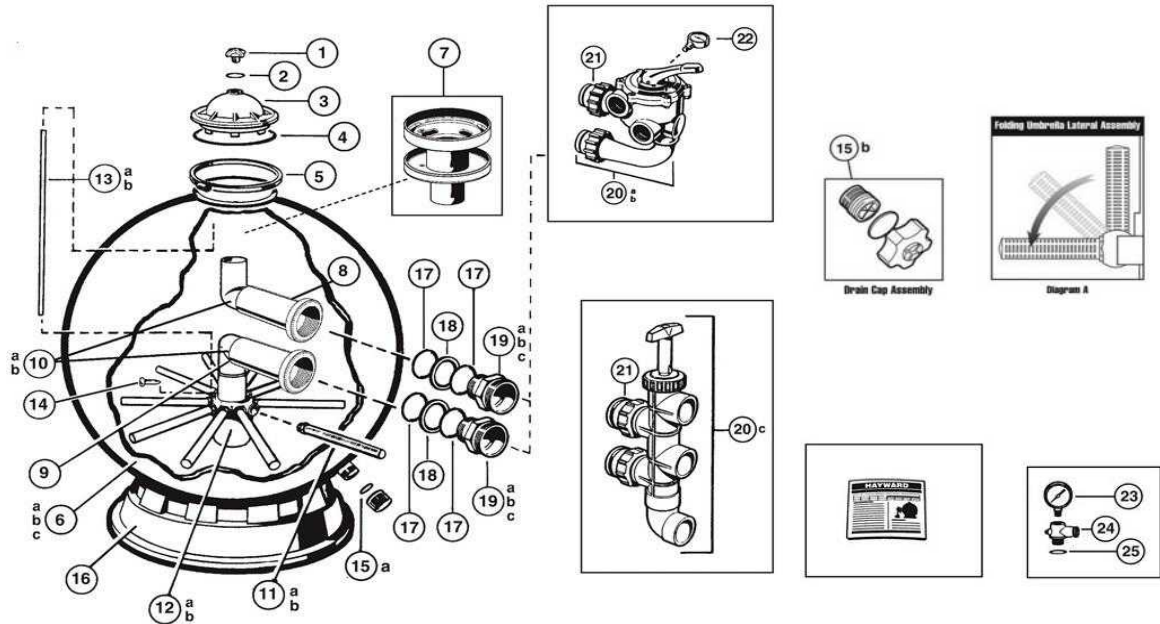

HAYWARD - SAND FILTER PARTS - PRO SERIES PLUS SAND FILTER S311SX-S360SX

ITEM PART NUMBER	KEY	PRINTED DESCRIPTION	RETAIL PRICE	QTY TO ORDER
PTS-SX200G	1	MANUAL AIR RELIEF	10.99	
PTS-SX200Z5	2,25	O RING	3.99	
PTS-SX244K	3	TOP DOME	77.99	
PTS-GMX600F	4	VALVE O-RING FOR GM 152 & GM225	24.99	
PTS-SX310N	5	VALVE CLAMP-HEAVY DUTY-	81.99	
PTS-SX244G	7	DIFFUSER	48.99	
PTS-SX311CD1FW	8	TOP ELBOW	108.99	
PTS-SX311CD2FW	9	BOTTOM ELBOW ASSY -S311SX AFTER 1996-	108.99	
PTS-SX360CDFW	10B	INTERNAL ELBOW ASSY	130.99	
PTS-SX310HAPAK10	11B	S310 THRDDED LATERAL (SET OF 10)	90.99	
PTS-SX311DA	12A	LATERAL & HOLDER ASSEMBLY	85.99	
PTS-SX242MA3	12B	FOLDING LATERAL ASSY	150.99	
PTS-CX1100Z4	13A	AIR TUBE W/SUPPORT	14.99	
PTS-SX360Z2	13B	AIR TUBE	14.99	
PTS-SX200Z2	14	AIR TUBE LOCK SCREW	1.99	
PTS-SX180HG	15	DRAIN CAP & GASKET	7.99	
PTS-SX200H		BOTTOM DRAIN SCREEN	7.99	
PTS-SX180LA	15B	(LG)DRAIN CAP/GASKET/SCREEN	7.99