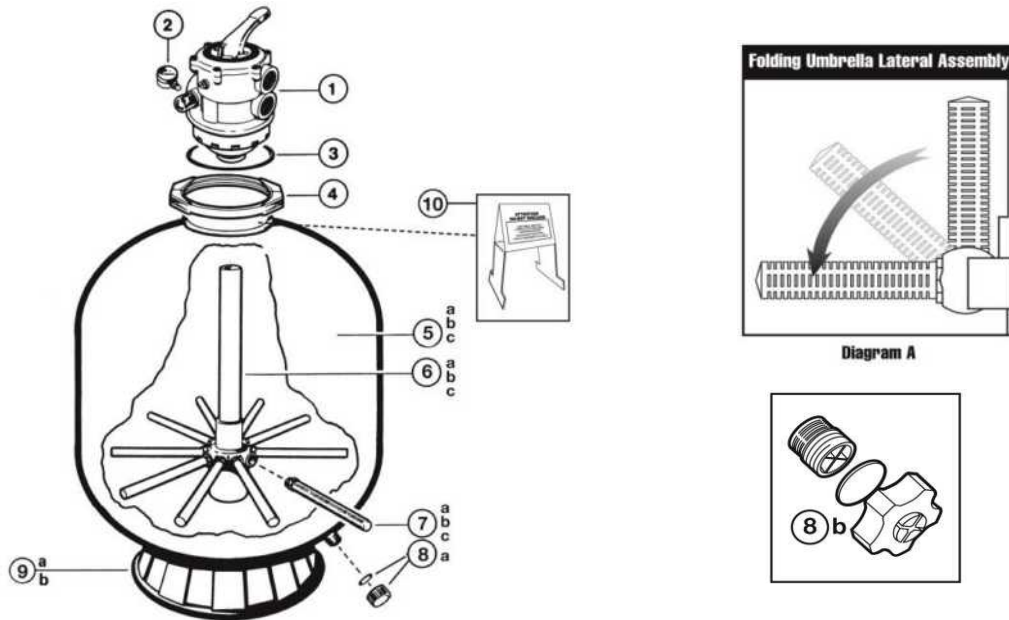

### HAYWARD - SAND FILTER PARTS - PRO SERIES SAND FILTER SM180-244

ITEM PART NUMBER	KEY	PRINTED DESCRIPTION	RETAIL PRICE	QTY TO ORDER
PTS-SP0714T	1A	VARI FLOW MULTIPOINT VALVE	162.99	
PTS-SP071621	1B	2 IN MULTIPOINT VLV FLG	277.99	
PTS-ECX270861	2	PRESSURE GAUGE-6 O'CLOCK-	35.99	
PTS-GMX600F	3	VALVE O-RING FOR GM 152 &GM225	24.99	
PTS-GMX600NM	4	VALVE CLAMP-HEAVY DUTY-	64.99	
PTS-SX202S	5	SAND SHIELD	2.99	
PTS-SX180DA	6A	LATERAL ASSY W/CENTER PIPE	122.99	
PTS-SX210DA	6B	LATERAL HOLDER ASSY 21"	132.99	
PTS-SX220DA	6C	LATERAL HOLDER ASSY 22"	136.99	
PTS-SX270DA2X	6D	LATERAL ASSY W/CENTER PIPE	120.99	
PTS-SX244DA	6E	LATERAL ASSY W/CENTER PIPE	144.99	
PTS-SX200QPAK10	8A	S200 THRDED LATERAL (SET OF 10	57.99	
PTS-SX240DPAK10	8B	S240 THRDED LATERAL (SET OF 10	57.99	
PTS-SX200QNPAAK10	8C	S200 PIVOT LATERAL (SET OF 10)	57.99	
PTS-SX240DNPAK10	8D	S240 PIVOT LATERAL (SET OF 10)	57.99	
PTS-SX180HG	9A	DRAIN CAP & GASKET	7.99	
PTS-SX180LA	9B	(LG)DRAIN CAP/GASKET/SCREEN	7.99	
PTS-SX180K	11	SYSTEM BASE	158.99	
PTS-SPX0710MA		SIGHT GLASS WITH O-RING	10.99	

**HAYWARD - SAND FILTER PARTS - SWIMPRO  
SM1906T, SM2306T, SM2506T**

ITEM PART NUMBER	KEY	PRINTED DESCRIPTION	RETAIL PRICE	QTY TO ORDER
PTS-SP0714T	1	VARI FLOW MULTIPORT VALVE	162.99	
PTS-ECX270861	2	PRESSURE GAUGE-6 O'CLOCK-	35.99	
PTS-GMX600F	3	VALVE O-RING FOR GM 152 &GM225	24.99	
PTS-GMX600NM	4	VALVE CLAMP-HEAVY DUTY-	64.99	
PTS-SX202S	5	SAND SHIELD	2.99	
PTS-SWX196DA2	6A	LATERAL ASSY W/CENTER PIPE 19"	113.99	
PTS-SWX236DA2	6B	LATERAL HOLDER ASSY 23"	126.99	
PTS-SWX256DA2	6C	LATERAL ASSY W/CENTER PIPE 25"	134.99	
PTS-SX200QPAK10	8	S200 THRDED LATERAL (SET OF 10	57.99	
PTS-SX240DPAK10	8B	S240 THRDED LATERAL (SET OF 10	57.99	
PTS-SX200QNPAAK10	8C	S200 PIVOT LATERAL (SET OF 10)	57.99	
PTS-SX240DNPAK10	8D	S240 PIVOT LATERAL (SET OF 10)	57.99	
PTS-SX180HG	9&10A	DRAIN CAP & GASKET	7.99	
PTS-SX180LA	9&10B	(LG)DRAIN CAP/GASKET/SCREEN	7.99	
PTS-SX164B	11A	FILTER SKIRT	89.99	
PTS-SX200J	11B	SUPPORT STAND	132.99	