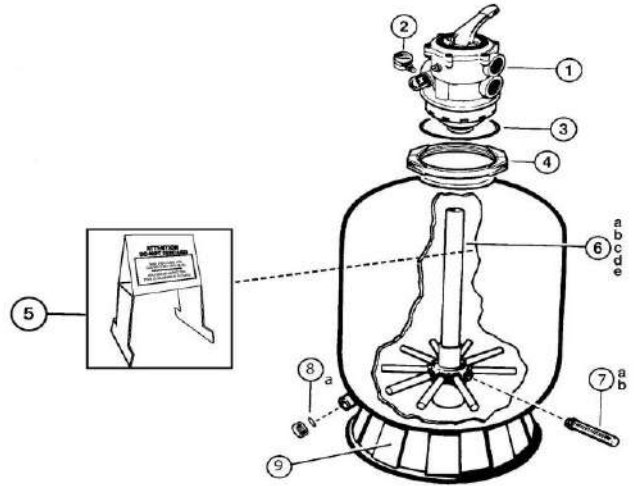

HAYWARD - SAND FILTER PARTS - PRO SERIES SAND FILTER S166T, (W3)S180T - (W3)S270T

ITEM PART NUMBER	KEY	PRINTED DESCRIPTION	RETAIL PRICE	QTY TO ORDER
PTS-SP0714T	1A	VARI FLOW MULTIPORT VALVE SPARE PART	157.99	
PTS-SP071621	1B	2 IN MULTIPORT VLV FLG	264.99	
PTS-ECX270861	2	PRESSURE GAUGE-6 O'CLOCK-	37.99	
PTS-GMX600F	3	VALVE O-RING FOR GM 152 &GM225	25.99	
PTS-GMX600NM	4	VALVE CLAMP-HEAVY DUTY-	66.99	
PTS-SX202S	5	SAND SHIELD	3.99	
PTS-SX164DA		LATERAL ASSY W/CENTER PIPE 16"	129.99	
PTS-SX180DA	6A	LATERAL ASSY W/CENTER PIPE	126.99	
PTS-SX210DA	6B	LATERAL HOLDER ASSY 21"	137.99	
PTS-SX220DA	6C	LATERAL HOLDER ASSY 22"	141.99	
PTS-SX270DA2X	6D	LATERAL ASSY W/CENTER PIPE	124.99	
PTS-SX244DA	6E	LATERAL ASSY W/CENTER PIPE	150.99	
PTS-SX200QPAK10	7A	S200 THRDED LATERAL (SET OF 10	59.99	
PTS-SX240DPAK10	7B	S240 THRDED LATERAL (SET OF 10	60.99	
PTS-SX200QNPAAK10	7C	S200 PIVOT LATERAL (SET OF 10)	59.99	
PTS-SX240DNPAK10	7D	S240 PIVOT LATERAL (SET OF 10)	60.99	
PTS-SX180HG	8A	DRAIN CAP & GASKET	7.99	
PTS-SX180LA	8B	(LG)DRAIN CAP/GASKET/SCREEN	7.99	
PTS-SX210J	9	SMALL SUPPORT STAND	137.99	
PTS-SX164B	9	FILTER SKIRT	92.99	
PTS-SX180K	10	SYSTEM BASE	165.99	
PTS-SPX0710MA	N/S	SIGHT GLASS WITH O-RING	10.99