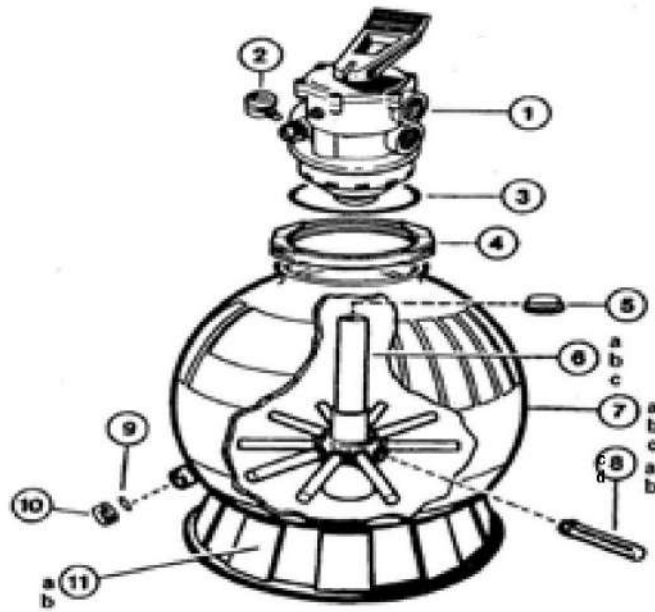

HAYWARD - SAND FILTER PARTS - SWIMPRO SM1906T, SM2306T, SM2506T

ITEM PART NUMBER	KEY	PRINTED DESCRIPTION	RETAIL PRICE	QTY TO ORDER
PTS-SP0714T	1	VARI FLOW MULTIPORT VALVE SPARE PART	157.99	
PTS-ECX270861	2	PRESSURE GAUGE-6 O'CLOCK-	37.99	
PTS-GMX600F	3	VALVE O-RING FOR GM 152 & GM225	25.99	
PTS-GMX600NM	4	VALVE CLAMP-HEAVY DUTY-	66.99	
PTS-SX202S	5	SAND SHIELD	3.99	
PTS-SWX196DA2	6A	LATERAL ASSY W/CENTER PIPE 19"	117.99	
PTS-SWX236DA2	6B	LATERAL HOLDER ASSY 23"	131.99	
PTS-SWX256DA2	6C	LATERAL ASSY W/CENTER PIPE 25"	139.99	
PTS-SX200QPAK10	8A	S200 THRDE LATERAL (SET OF 10	59.99	
PTS-SX240DPAK10	8B	S240 THRDE LATERAL (SET OF 10	60.99	
PTS-SX200QNPAK10	8C	S200 PIVOT LATERAL (SET OF 10)	59.99	
PTS-SX240DNPAK10	8D	S240 PIVOT LATERAL (SET OF 10)	60.99	
PTS-SX180HG	9&10A	DRAIN CAP & GASKET	7.99	
PTS-SX180LA	9&10B	(LG)DRAIN CAP/GASKET/SCREEN	7.99	
PTS-SX164B	11A	FILTER SKIRT	92.99	
PTS-SX200J	11B	SUPPORT STAND	137.99	