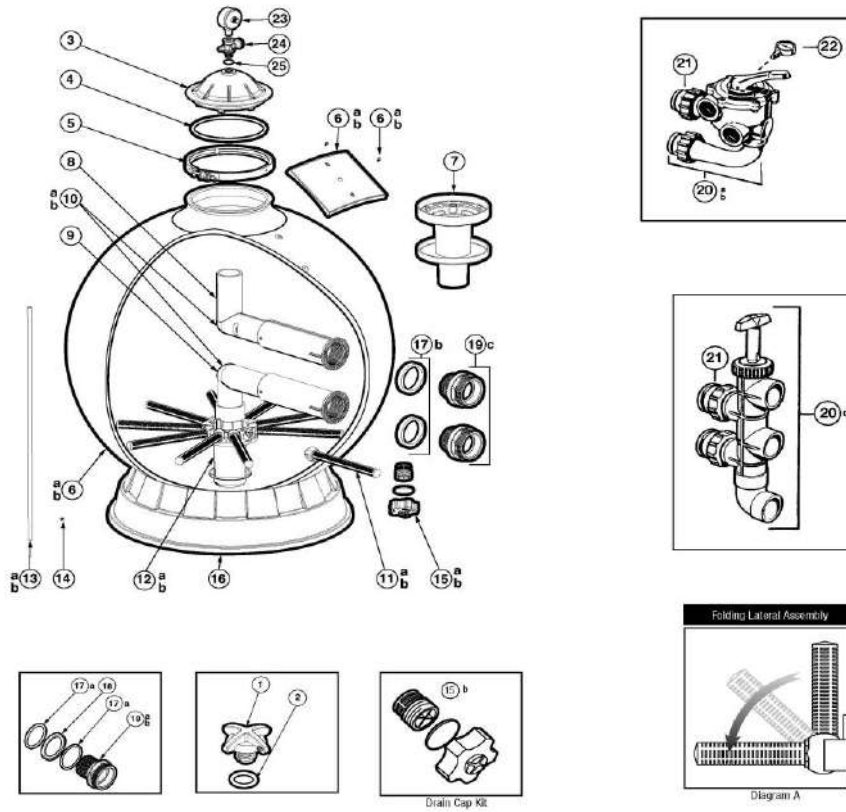

HAYWARD - SAND FILTER PARTS - PRO SERIES PLUS SAND FILTER S311SX, S311SXV, S360SX

ITEM PART NUMBER	KEY	PRINTED DESCRIPTION	RETAIL PRICE	QTY TO ORDER
PTS-SX200G	1	MANUAL AIR RELIEF	10.99	
PTS-SX200Z5	2,25	O RING	3.99	
PTS-SX244K	3	TOP DOME	80.99	
PTS-GMX600F	4	VALVE O-RING FOR GM 152 & GM225	25.99	
PTS-SX310N	5	VALVE CLAMP-HEAVY DUTY-	84.99	
PTS-SX244G	7	DIFFUSER	50.99	
PTS-SX311CD1FW	8	TOP ELBOW	112.99	
PTS-SX311CD2FW	9	BOTTOM ELBOW ASSY -S311SX AFTER 1996-	112.99	
PTS-SX360CD	10A	ELBOW ASSY	161.99	
PTS-SX360CDFW	10B	INTERNAL ELBOW ASSY	135.99	
PTS-SX310HNPAK10	11A	S310 PIVOT LATERAL (SET OF 10)	83.99	
PTS-SX310HAPAK10	11B	S310 THRDED LATERAL (SET OF 10)	94.99	
PTS-SX311DA	12A	LATERAL & HOLDER ASSEMBLY	88.99	
PTS-SX242MA3	12B	FOLDING LATERAL ASSY	156.99	
PTS-CX1100Z4	13A	AIR TUBE W/SUPPORT	14.99	
PTS-SX360Z2	13B	AIR TUBE	15.99