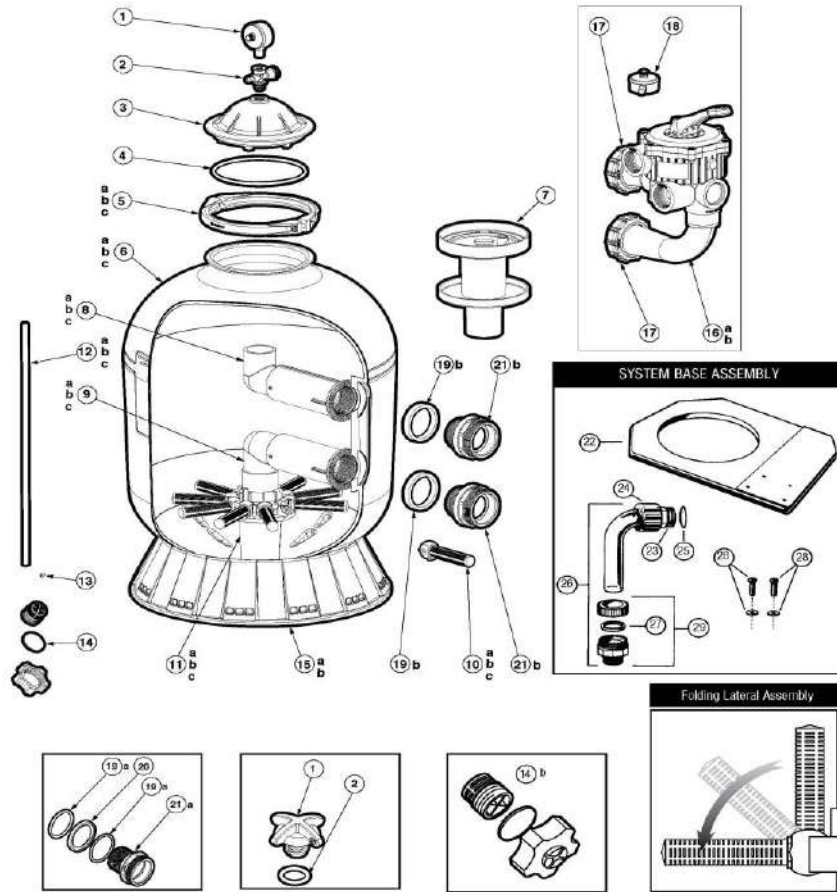

HAYWARD - SAND FILTER PARTS - PRO SERIES SAND FILTER S210S, S244S, S310S

ITEM PART NUMBER	KEY	PRINTED DESCRIPTION	RETAIL PRICE	QTY TO ORDER
PTS-SX200G	1	MANUAL AIR RELIEF	10.99	
PTS-SX200Z5	2	O RING	3.99	
PTS-SX244K	3	TOP DOME	80.99	
PTS-GMX600F	4	VALVE O-RING FOR GM 152 & GM225	25.99	
PTS-GMX600NM	5A	VALVE CLAMP-HEAVY DUTY-	66.99	
PTS-SX310N	5B	VALVE CLAMP-HEAVY DUTY-	84.99	
PTS-SX244G	7	DIFFUSER	50.99	
PTS-SX200QNPAK10	10A	S200 PIVOT LATERAL (SET OF 10)	59.99	
PTS-SX240DNPAK10	10B	S240 PIVOT LATERAL (SET OF 10)	60.99	
PTS-SX310HNPAK10	10C	S310 PIVOT LATERAL (SET OF 10)	83.99	
PTS-CX1100Z4	12B	AIR TUBE W/SUPPORT	14.99	
PTS-SX200Z1	12C	AIR TUBE	14.99	
PTS-SX200Z2	13	AIR TUBE LOCK SCREW	1.99	
PTS-SX180HG	14A	DRAIN CAP & GASKET	7.99	
PTS-SX200H		BOTTOM DRAIN SCREEN	7.99