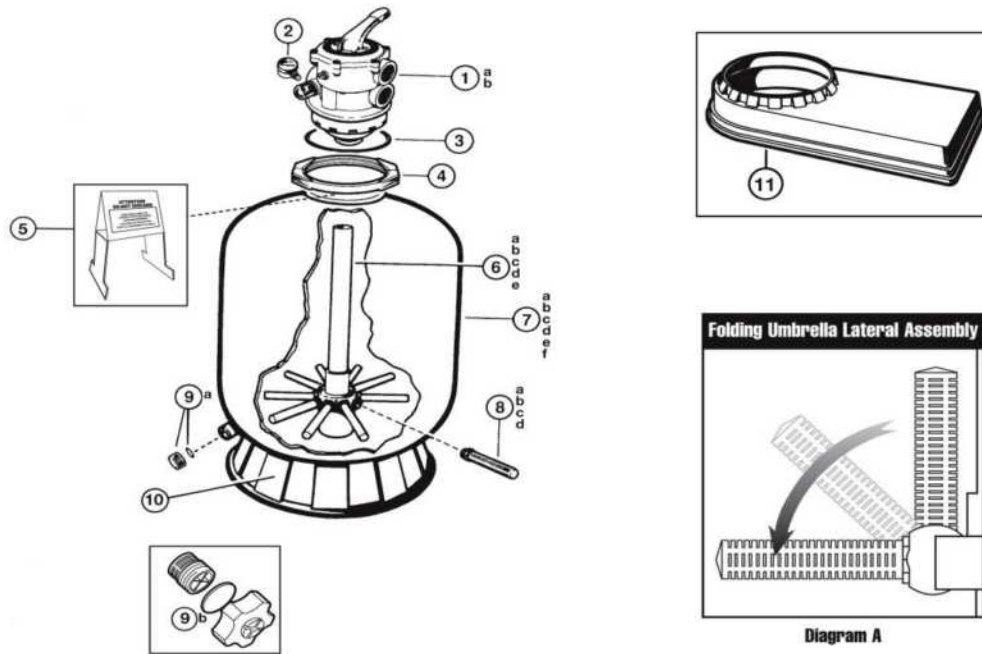

### HAYWARD - SAND FILTER PARTS - PRO SERIES SAND FILTER SM180-244

ITEM PART NUMBER	KEY	PRINTED DESCRIPTION	RETAIL PRICE	QTY TO ORDER
PTS-SP0714T	1A	VARI FLOW MULTIPOINT VALVE	162.99	
PTS-SP071621	1B	2 IN MULTIPOINT VLV FLG	277.99	
PTS-ECX270861	2	PRESSURE GAUGE-6 O'CLOCK-	35.99	
PTS-GMX600F	3	VALVE O-RING FOR GM 152 &GM225	24.99	
PTS-GMX600NM	4	VALVE CLAMP-HEAVY DUTY-	64.99	
PTS-SX202S	5	SAND SHIELD	2.99	
PTS-SX180DA	6A	LATERAL ASSY W/CENTER PIPE	122.99	
PTS-SX210DA	6B	LATERAL HOLDER ASSY 21"	132.99	
PTS-SX220DA	6C	LATERAL HOLDER ASSY 22"	136.99	
PTS-SX270DA2X	6D	LATERAL ASSY W/CENTER PIPE	120.99	
PTS-SX244DA	6E	LATERAL ASSY W/CENTER PIPE	144.99	
PTS-SX200QPAK10	8A	S200 THRDED LATERAL (SET OF 10	57.99	
PTS-SX240DPAK10	8B	S240 THRDED LATERAL (SET OF 10	57.99	
PTS-SX200QNPAAK10	8C	S200 PIVOT LATERAL (SET OF 10)	57.99	
PTS-SX240DNPAK10	8D	S240 PIVOT LATERAL (SET OF 10)	57.99	
PTS-SX180HG	9A	DRAIN CAP & GASKET	7.99	
PTS-SX180LA	9B	(LG)DRAIN CAP/GASKET/SCREEN	7.99	
PTS-SX180K	11	SYSTEM BASE	158.99	
PTS-SPX0710MA		SIGHT GLASS WITH O-RING	10.99	

**HAYWARD - SAND FILTER PARTS - SWIMPRO  
SM1906T, SM2306T, SM2506T**

ITEM PART NUMBER	KEY	PRINTED DESCRIPTION	RETAIL PRICE	QTY TO ORDER
PTS-SP0714T	1	VARI FLOW MULTIPORT VALVE	162.99	
PTS-ECX270861	2	PRESSURE GAUGE-6 O'CLOCK-	35.99	
PTS-GMX600F	3	VALVE O-RING FOR GM 152 &GM225	24.99	
PTS-GMX600NM	4	VALVE CLAMP-HEAVY DUTY-	64.99	
PTS-SX202S	5	SAND SHIELD	2.99	
PTS-SWX196DA2	6A	LATERAL ASSY W/CENTER PIPE 19"	113.99	
PTS-SWX236DA2	6B	LATERAL HOLDER ASSY 23"	126.99	
PTS-SWX256DA2	6C	LATERAL ASSY W/CENTER PIPE 25"	134.99	
PTS-SX200QPAK10	8	S200 THRDED LATERAL (SET OF 10	57.99	
PTS-SX240DPAK10	8B	S240 THRDED LATERAL (SET OF 10	57.99	
PTS-SX200QNPAAK10	8C	S200 PIVOT LATERAL (SET OF 10)	57.99	
PTS-SX240DNPAK10	8D	S240 PIVOT LATERAL (SET OF 10)	57.99	
PTS-SX180HG	9&10A	DRAIN CAP & GASKET	7.99	
PTS-SX180LA	9&10B	(LG)DRAIN CAP/GASKET/SCREEN	7.99	
PTS-SX164B	11A	FILTER SKIRT	89.99	
PTS-SX200J	11B	SUPPORT STAND	132.99	