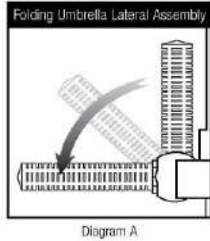

HAYWARD - SAND FILTER PARTS - PRO SERIES SAND FILTER S166T, (W3)S180T - (W3)S270T

ITEM PART NUMBER	KEY	PRINTED DESCRIPTION	RETAIL PRICE	QTY TO ORDER
PTS-SP0714T	1A	VARI FLOW MULTIPORT VALVE SPARE PART	157.99	
PTS-SP071621	1B	2 IN MULTIPORT VLV FLG	264.99	
PTS-ECX270861	2	PRESSURE GAUGE-6 O'CLOCK-	37.99	
PTS-GMX600F	3	VALVE O-RING FOR GM 152 &GM225	25.99	
PTS-GMX600NM	4	VALVE CLAMP-HEAVY DUTY-	66.99	
PTS-SX202S	5	SAND SHIELD	3.99	
PTS-SX164DA		LATERAL ASSY W/CENTER PIPE 16"	129.99	
PTS-SX180DA	6A	LATERAL ASSY W/CENTER PIPE	126.99	
PTS-SX210DA	6B	LATERAL HOLDER ASSY 21"	137.99	
PTS-SX220DA	6C	LATERAL HOLDER ASSY 22"	141.99	
PTS-SX270DA2X	6D	LATERAL ASSY W/CENTER PIPE	124.99	
PTS-SX244DA	6E	LATERAL ASSY W/CENTER PIPE	150.99	
PTS-SX200QPAK10	7A	S200 THRDED LATERAL (SET OF 10	59.99	
PTS-SX240DPAK10	7B	S240 THRDED LATERAL (SET OF 10	60.99	
PTS-SX200QNPAAK10	7C	S200 PIVOT LATERAL (SET OF 10)	59.99	
PTS-SX240DNPAK10	7D	S240 PIVOT LATERAL (SET OF 10)	60.99	
PTS-SX180HG	8A	DRAIN CAP & GASKET	7.99	
PTS-SX180LA	8B	(LG)DRAIN CAP/GASKET/SCREEN	7.99	
PTS-SX210J	9	SMALL SUPPORT STAND	137.99	
PTS-SX164B	9	FILTER SKIRT	92.99	
PTS-SX180K	10	SYSTEM BASE	165.99	
PTS-SPX0710MA	N/S	SIGHT GLASS WITH O-RING	10.99