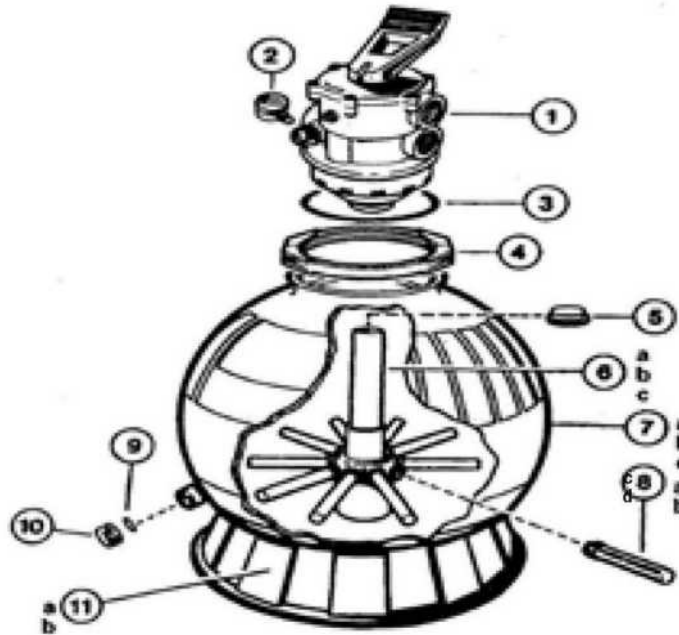

HAYWARD - SAND FILTER PARTS

### HAYWARD - SAND FILTER PARTS - PRO SERIES SAND FILTER SM180-244

ITEM PART NUMBER	KEY	PRINTED DESCRIPTION	RETAIL PRICE	QTY TO ORDER
PTS-SP0714T	1A	VARI FLOW MULTIPOINT VALVE	162.99	
PTS-SP071621	1B	2 IN MULTIPOINT VLV FLG	277.99	
PTS-ECX270861	2	PRESSURE GAUGE-6 O'CLOCK-	35.99	
PTS-GMX600F	3	VALVE O-RING FOR GM 152 &GM225	24.99	
PTS-GMX600NM	4	VALVE CLAMP-HEAVY DUTY-	64.99	
PTS-SX202S	5	SAND SHIELD	2.99	
PTS-SX180DA	6A	LATERAL ASSY W/CENTER PIPE	122.99	
PTS-SX210DA	6B	LATERAL HOLDER ASSY 21"	132.99	
PTS-SX220DA	6C	LATERAL HOLDER ASSY 22"	136.99	
PTS-SX270DA2X	6D	LATERAL ASSY W/CENTER PIPE	120.99	
PTS-SX244DA	6E	LATERAL ASSY W/CENTER PIPE	144.99	
PTS-SX200QPAK10	8A	S200 THRDED LATERAL (SET OF 10	57.99	
PTS-SX240DPAK10	8B	S240 THRDED LATERAL (SET OF 10	57.99	
PTS-SX200QNPAAK10	8C	S200 PIVOT LATERAL (SET OF 10)	57.99	
PTS-SX240DNPAK10	8D	S240 PIVOT LATERAL (SET OF 10)	57.99	
PTS-SX180HG	9A	DRAIN CAP & GASKET	7.99	
PTS-SX180LA	9B	(LG)DRAIN CAP/GASKET/SCREEN	7.99	
PTS-SX180K	11	SYSTEM BASE	158.99	
PTS-SPX0710MA		SIGHT GLASS WITH O-RING	10.99	