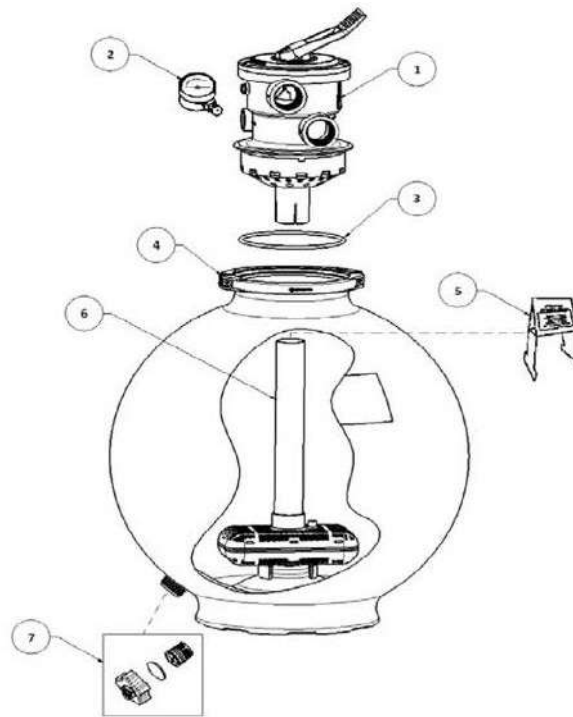

HAYWARD - SAND FILTER PARTS - VL SERIES FILTERS VL210T, VL240T, VL270T

ITEM PART NUMBER	KEY	PRINTED DESCRIPTION	RETAIL PRICE	QTY TO ORDER
PTS-SP0714T	1	VARI FLOW MULTIPOST VALVE SPARE PART	157.99	
PTS-ECX271261	2	PRESSURE GAUGE-6 O'CLOCK-	35.99	
PTS-GMX600F	3	VALVE O-RING FOR GM 152 &GM225	25.99	
PTS-GMX600NM	4	VALVE CLAMP-HEAVY DUTY-	66.99	
PTS-SX202S	5	SAND SHIELD	3.99	
PTS-SWX210DA	6A	LATERAL HOLDER ASSY 21"	47.99	
PTS-SWX240DA	6B	LATERAL HOLDER ASSY 24"	49.99	
PTS-SX180LA	7	(LG)DRAIN CAP /GASKET/SCREEN	7.99