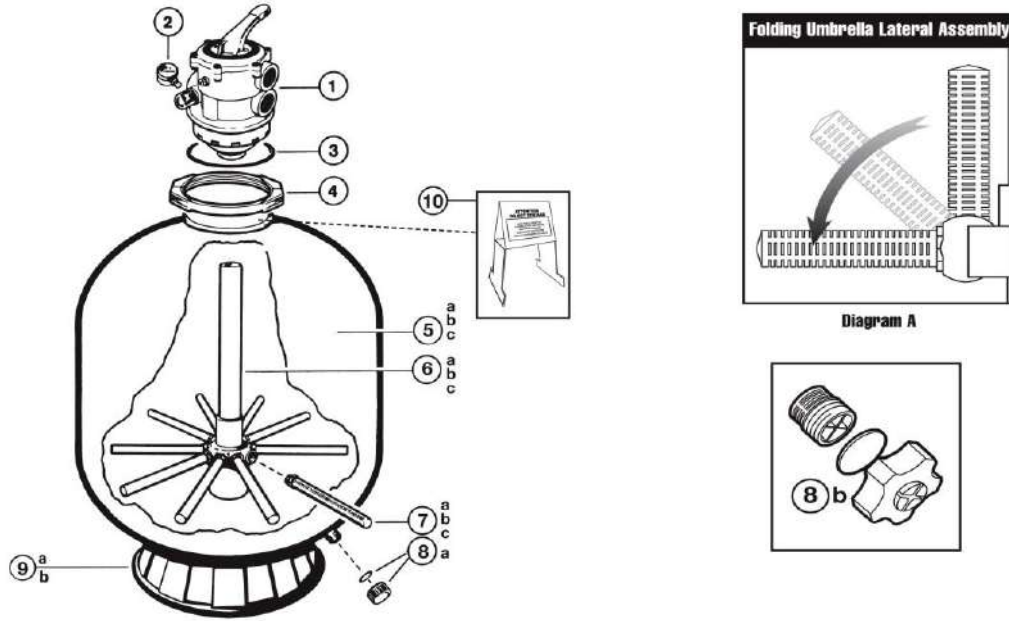

HAYWARD - SAND FILTER PARTS - PRO SERIES SAND FILTER (W3)S270T2, (W3)S310T2 AND S360T2

ITEM PART NUMBER	KEY	PRINTED DESCRIPTION	RETAIL PRICE	QTY TO ORDER
PTS-SP071621	1	2 IN MULTIPOST VLV FLG	264.99	
PTS-ECX271261	2	PRESSURE GAUGE-6 O'CLOCK-	35.99	
PTS-GMX600F	3	VALVE O-RING FOR GM 152 &GM225	25.99	
PTS-GMX600NM	4	VALVE CLAMP-HEAVY DUTY-	66.99	
PTS-SX270DA2X	6A	LATERAL ASSY W/CENTER PIPE	124.99	
PTS-SX310DA2	6B	LATERAL & HOLDER ASSEMBLY	207.99	
PTS-SX360DA	6C	LATERAL ASSY W/CENTER PIPE	116.99	
PTS-SX240DNPAK10	7A	S240 PIVOT LATERAL (SET OF 10)	60.99	
PTS-SX310HAPAK10	7B	S310 THRDED LATERAL (SET OF 10)	94.99	
PTS-SX310HNPAK10	7C	S310 PIVOT LATERAL (SET OF 10)	83.99	
PTS-SX180HG	8A	DRAIN CAP & GASKET	7.99	
PTS-SX180LA	8B	(LG)DRAIN CAP/GASKET/SCREEN	7.99	
PTS-SX200J	9A	SUPPORT STAND	137.99	
PTS-SX310J	9B	SUPPORT STAND	192.99	
PTS-SX202S	10	SAND SHIELD	3.99	
PTS-SPX0710MA		SIGHT GLASS WITH O-RING	10.99