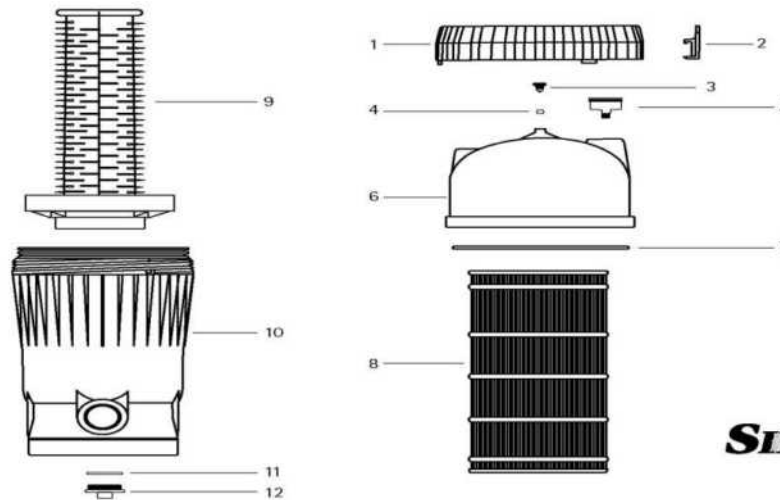

JACUZZI - CARTRIDGE FILTER PARTS

**REPLACEMENT PARTS FOR SHERLOK MODELS
PIÈCES DE RECHANGE POUR MODÈLES SHERLOK
80, 100, 120, 160 AND / ET 200**

**JACUZZI - CARTRIDGE FILTER PARTS - SHERLOCK
80, 100, 120, 160 & 200**

ITEM PART NUMBER	KEY	PRINTED DESCRIPTION	RETAIL PRICE	QTY TO ORDER
PTS-42367102R		NUT SHERLOK FILTER	79.99	
PTS-42367706R		COVER LATCH	5.99	
PTS-42367706R10	2	COVER LATCH (10 REQ'D)	39.99	
PTS-39254701R	3	SHERLOK AIR BLEED VALVE W/O-RG	3.99	
PTS-39254701R50	4	AIR BLEED VALVE W/O-RING 50PK	184.99	
PTS-47010608R	5	O-RG 3/16x3/8x3/32 B-N	0.99	
PTS-91934182R	5	PRESSURE GAUGE 0-60PSI	21.99	
PTS-42285205R	6	LID COVER LS,CFR.	64.99	
PTS-42299800R	6	LID COVER LS,CFR.	94.99	
PTS-42361000R	6	COVER SHER160/AV80	159.99	
PTS-42361101R	6	COVER SHER200/AV100	189.99	
PTS-47038047R	7	O-RG 11½x11-7/8x3/16	29.99	

JACUZZI - CARTRIDGE FILTER PARTS - SHERLOCK 80, 100, 120, 160 & 200 CONTINUED

ITEM PART NUMBER	KEY	PRINTED DESCRIPTION	RETAIL PRICE	QTY TO ORDER
	8	SHER 80 REPLACEMENT ELEMENT (FILBUR/PLEATCO)		
	8	SHER 100 REPLACEMENT ELEMENT (FILBUR/PLEATCO)		
	8	SHER 120 REPLACEMENT ELEMENT (FILBUR/PLEATCO)		
	8	SHER 160 REPLACEMENT ELEMENT (FILBUR/PLEATCO)		
	8	SHER 200 REPLACEMENT ELEMENT (FILBUR/PLEATCO)		
PTS-42294603R	9	DIRT CTHR ASSY 80 FT	112.99	
PTS-42294702R	9	DIRT CTHR ASSY 120FT	141.99	
PTS-42373902R	9	SHER 160 DIRT CATCHER	159.99	
PTS-42374009R	9	SHER 200 DIRT CATCHER	156.99	
PTS-42367300R	10	SHERLOK 2½ FILTER BODY	226.99	
PTS-42366200R	10	SHERLOCK BODY 1½ NPT CONNECT	226.99	
PTS-47022801R	11	O-RING 2"	2.99	
PTS-43309202R	12	PLUG 2" W/ O-RING	9.99	
PTS-43309103R	12	PLUG 1½ W/O-RING	9.99	
PTS-42372417K	13	ANCHER KIT	6.99	