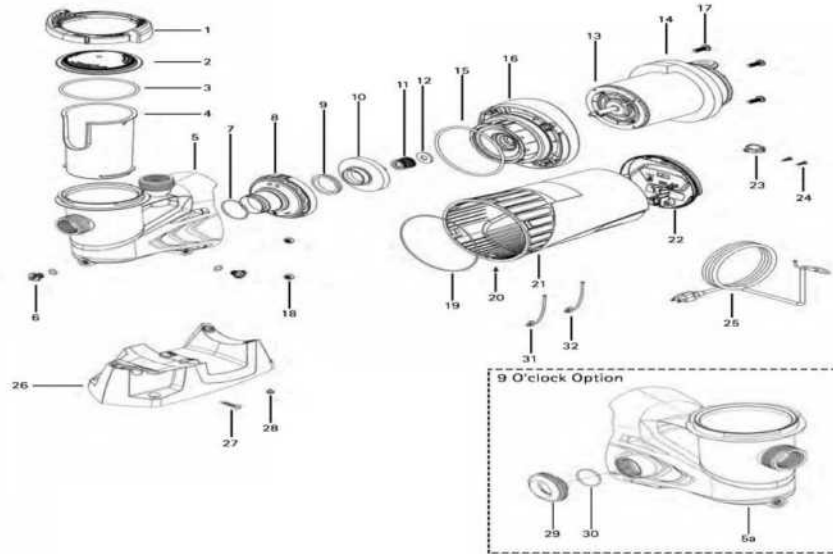

REPLACEMENT PARTS FOR
SHARKJET SERIES
PIÈCES DE REMPLACEMENT POUR
SÉRIE SHARKJET

JACUZZI - PUMP PARTS - SHARKJET SERIES

ITEM PART NUMBER	KEY	PRINTED DESCRIPTION	RETAIL PRICE	QTY TO ORDER
PTS-42167970R	1	STRAINER QUARTER-TURN RINGLOCK	29.99	
PTS-39078903R	2	STRAINER COVER	16.99	
PTS-47035241R	3	O-RING 4-7/8X5-1/4X3/16 SI	10.99	
PTS-16105215R	4	STRAINER BASKET	24.99	
PTS-16110212R	5	STRAINER PUMP BODY SHARKJET - ORKA 12 HRES DISCHARGE 1 1/2"	109.99	
PTS-16110290R	5A	STRAINER PUMP BODY SHARKJET 9 HRES DISCHARGE 1 1/2"	109.99	
PTS-31160906R2	6	PLUG 1/4-18NPSM W/O-RING 2/BAG	4.99	
PTS-47021406R	7	SHARKWAVE DIFFUSER O-RING	2.99	
PTS-06051739R	8	DIFFUSER SHARKJET	35.99	
PTS-10146207R	9	FLOATING EYE SEAL 2 1/2DX3/8 ELAS	10.99	
PTS-05391107R	10	9838 IMP 3.45D X .30P GFN3	41.99	
PTS-10080208R	11	5/8 S/F MECH SEAL B ASSY	32.99	
PTS-22340305R	12	FLINGER 1-3/8 X 37/64 X 1/8	4.99	
PTS-22901830R	14	SELF-ADH NEO 1	7.99	
PTS-47036108R	15	SHARKJET - ORKA STRAINER BODY MAIN O-RING	9.99	
PTS-02134923R	16	MOTOR BRACKET SHARKJET (CANADA)	53.99	
PTS-14272654R4	17	SCREW FOT SHAR JET (4/BAG)	11.99	
PTS-14436117R4	18	NUT FOR ORKA AND SHARK JET ((4/BAG)	7.99	
PTS-47016707R	19	SPLASH COVER COUNTER-VIBRATION O-RING	4.99