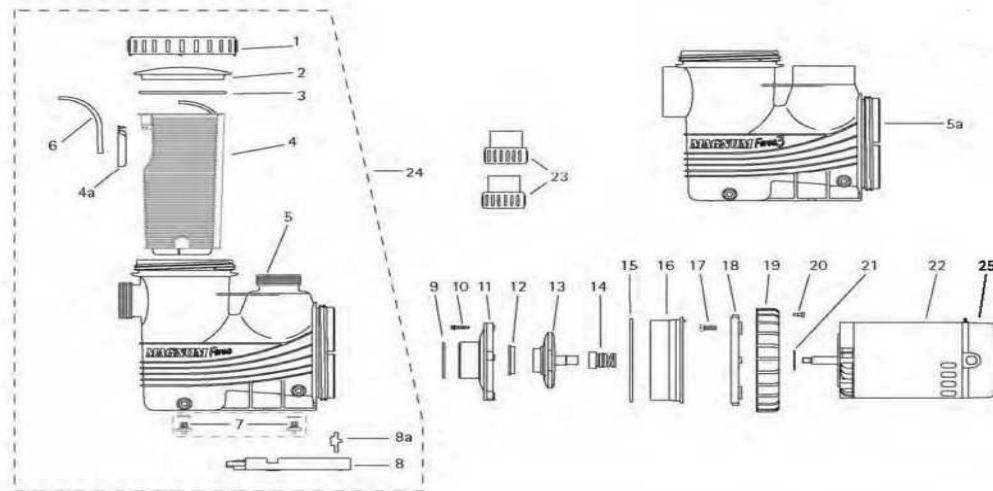

REPLACEMENT PARTS FOR MAGNUM FORCE V,
MAGNUM FORCE AND MAGNUM FORCE 3 MODELS
PIÈCES DE RECHANGE POUR MAGNUM FORCE V,
MAGNUM FORCE ET MAGNUM FORCE 3

JACUZZI - PUMP PARTS - MAGNUM FORCE V, MAGNUM FORCE & FORCE 3 PUMP

ITEM PART NUMBER	KEY	PRINTED DESCRIPTION	RETAIL PRICE	QTY TO ORDER
PTS-42282806R	1	COVER RING LOK	25.99	
PTS-39257902R	2	STRAINER COVER F/MAGN, R,P	34.99	
PTS-47043401R	3	DISCONTINUED		
PTS-47035803R	3	O-RG 5.600X6.020X.210 B-N	8.99	
PTS-16108606R	4	MAG FORCE BASKET ASSY	29.99	
PTS-16113409R	4	MAG FORCE BASKET ASSY 12'TALL	31.99	
PTS-16113510R	4A	MAGNUM FLAPPER ASSEMBLY 2004	12.99	
PTS-03090602R	5	FORCE BODY 2	190.99	
PTS-03090701R	5A	FORCE BODY 3	217.99	
PTS-31174600R	6	STRAINER BASKET AIR BLEED TUBE	8.99	
PTS-31160906R2	7	PLUG 1/4-18NPSM W/O-RING 2/BAG	4.99	
PTS-31160906R50	7	PLUG 1/4-18NPSM W/O-RING 50/BG	84.99	
PTS-12112603R	8	MOT BASE MAG FORCE	19.99	
PTS-12112405R	8A	MAGNUM FORCE MOTOR SUPPORT	7.99	
PTS-47023254R	9	SQ-RG 2-3/4X1/8X1/8NTRL	2.99