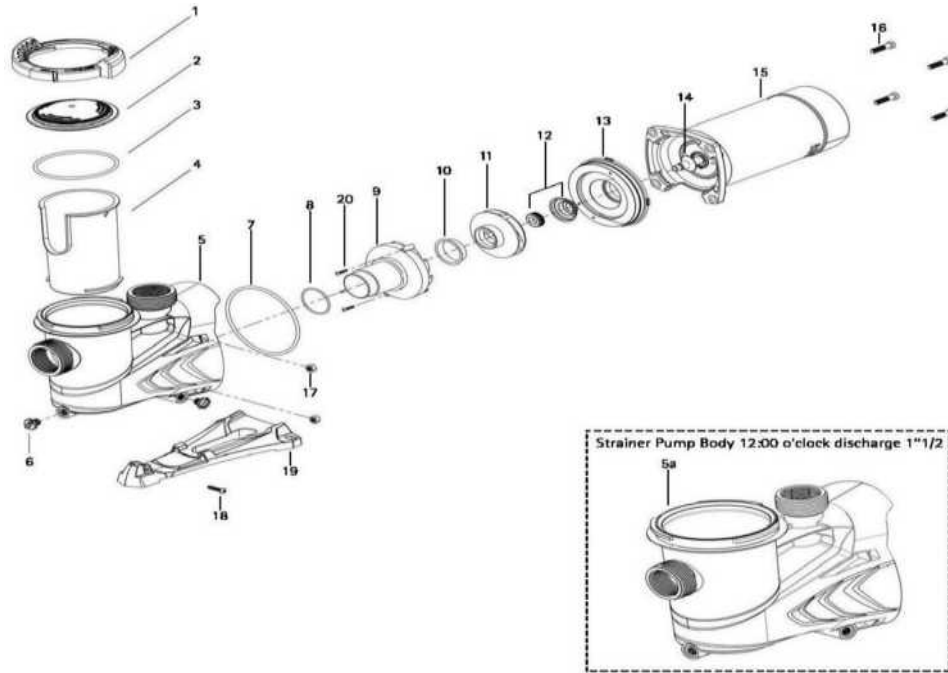

REPLACEMENT PARTS FOR LRC PUMPS
PIÈCES DE RECHANGE POUR POMPE LRC

JACUZZI - PUMP PARTS - LRC PUMP

ITEM PART NUMBER	KEY	PRINTED DESCRIPTION	RETAIL PRICE	QTY TO ORDER
PTS-22901830R	2	SELF-ADH NEO 1	7.99	
PTS-10080208R	4	5/8 S/F MECH SEAL B ASSY	32.99	
PTS-02254514R	5	LRC PUMP BRACKET	52.99	
PTS-05391107R	6	9838 IMP 3.45D X .30P GFN3	41.99	
PTS-47025853R	7	SLR - LRC SQ RING 6X6-1/4X1/8	5.99	
PTS-14222301R6	8	HEXWASH SCRW 10-24X1-1/4 6/BAG	5.99	
PTS-14222301R100		MS PL HXWSH 10-24X1.25 100/BG	97.99	
PTS-14397103R6	9	NUT HEX PL W/WASH #10-24(QTY6)	3.99	
PTS-14397103R100		NUT PL HEX SER FLG #10-24 100P	132.99	
PTS-16030009R	10	LRC STRAINER/CASE ASSY 1.5	98.99	
PTS-31160906R2	11	PLUG 1/4-18NPSM W/O-RING 2/BAG	4.99	
PTS-31160906R50		PLUG 1/4-18NPSM W/O-RING 50/BG	84.99	
PTS-16072902R	12	9834 L-PUMP STRN BASKET ASSY	13.99	
PTS-12092409R	12	STRAINER BASKET HANDLE	4.99	
PTS-47035241R	13	O-RING 4-7/8X5-1/4X3/16 SI	10.99	
PTS-39075304R	14	COVER L-PUMP	29.99	
PTS-42167809R	15	STRAINER COVER RING-LOK	29.99	

JACUZZI - PUMP PARTS - LRC PUMP CONTINUED

ITEM PART NUMBER	KEY	PRINTED DESCRIPTION	RETAIL PRICE	QTY TO ORDER
PTS-85873310R	16	5873 LRC SPLASH COVER ABS	58.99	
PTS-14225601R3	17	PAN HEAD SCREW #8X½	2.99	
PTS-12250627R	18	9846 L-PUMP BASE-BLACK	20.99	
PTS-14129613R	19	HEX CAP PL 3/8-16X1-1/4	3.99	
PTS-14074025R	20	WASHER PL 13/32X13/16X1/16	0.99	
PTS-85874300R	21	NA INCLUDED IN 12250627R (NOT AVAILABLE ALONE)		
PTS-23199300R	22	TOGGLE SWITCH 20A 120 VAC -FOR LRC DOMINATOR AND MAXI	13.99	
PTS-23388201R	23	1-PIECE RUBBER BOOT & NUT	6.99	
PTS-23832860R	24	CORD SET #18-3 115V 25FT	37.99	
PTS-23832853R	25	INSULATED WIRE BLACK	2.99	
PTS-85872310R	26	5872-A COVER BACKPLATE-BLK	18.99	
PTS-14236509R4	27	PAN HEAD SCREW 8X3/4	3.99	