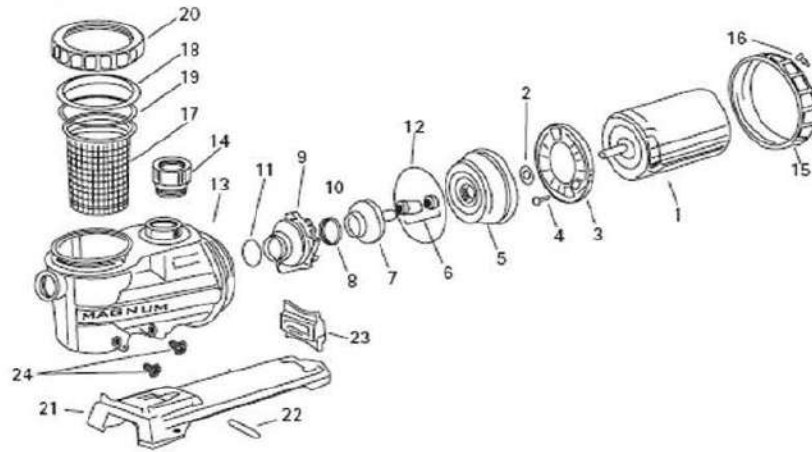

JACUZZI - PUMP PARTS - MAGNUM HIGH FLOW PUMP

REPLACEMENT PARTS FOR MAGNUM PUMPS HIGH FLOW
PIÈCES DE RECHANGE POUR POMPES MAGNUM À HAUT DÉBIT

MAGNUM

ITEM PART NUMBER	KEY	PRINTED DESCRIPTION	RETAIL PRICE	QTY TO ORDER
PTS-22340301R	2	FLINGER	4.99	
PTS-02136802R	3	BRKT MTR MTG, MAGNUM #9981	52.99	
PTS-14129324R4	4	HEX CAP PL 3/8-16X7/8	3.99	
PTS-02136604R	5	5MP SEAL HSG 4-9/16FIT #9982	123.99	
PTS-02160901R	5	SEAL HSG MAGN 2HP 5-5/32F 9982	123.99	
PTS-02136703R	5	SEAL HSG 1=1/2-3HP MAGN #9982	123.99	
PTS-10139020R	6	REPLMNT SHAFT SEAL 3/4 T16	36.99	
PTS-05380001R	7	1/2HP IMP4-3/16D W/WR #9718	39.99	
PTS-05380100R	7	9717 IMP 4-1/16D W/WR GFN3	39.99	
PTS-05380209R	7	9717 IMP 4-25/64D W/WR GNF3	39.99	
PTS-05380308R	7	9716 IMP 4-9/16D W/RG GNF3	39.99	
PTS-05385208R	7	9716 IMP 5	39.99	
PTS-05380506R	7	9715 IMP4-3/4D W/WR GFN-3	39.99	
PTS-10146207R	8	FLOATING EYE SEAL 2 1/2DX3/8 ELAS	10.99	
PTS-10146314R	8	SEAL RING 3DX3/8THK EPDM	14.99	
PTS-10146413R	8	SEAL RING 3 1/2DX7/32THK EPDM	17.99	
PTS-06015705R	9	DIFF 4-1/4 FIT -1/8 L/WR#9719	30.99	
PTS-06016307R	9	9724 DIFF 5.26D PHOX	30.99	
PTS-06016604R	9	RC DIFF 2HP 5.10 FIT #9724	47.99	
PTS-06016406R	9	RC DIFF 3HP 3.57 FIT #9724	30.99	
PTS-14420608R2	10	SCREWS 8X1-1/4	3.99	
PTS-47023254R	11	SQ-RG 2-3/4X1/8X1/8NTRL	2.99	