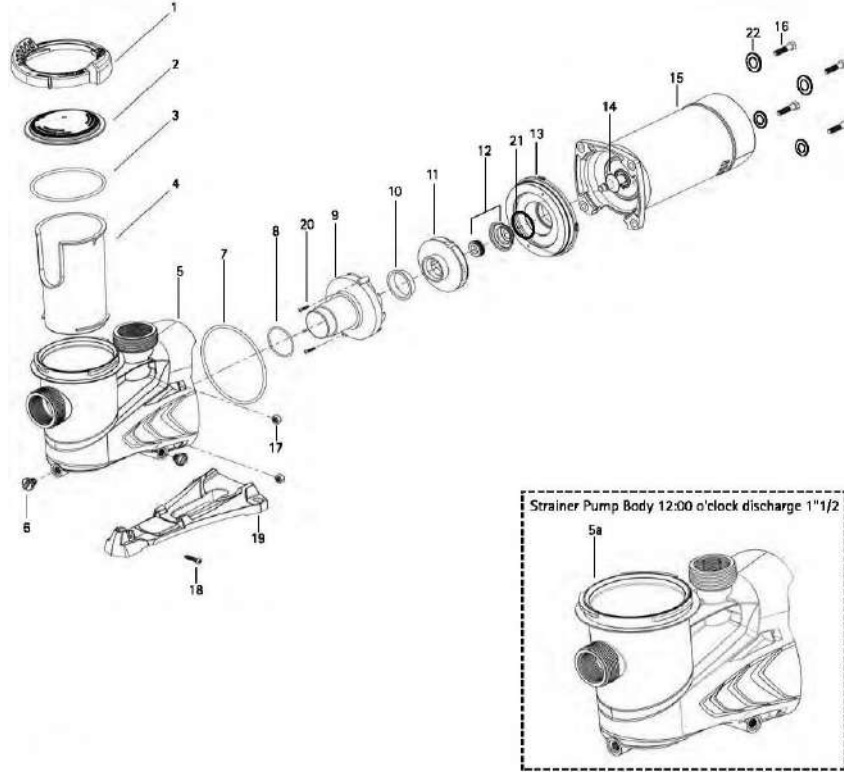

JACUZZI - PUMP PARTS - ORKA SERIES

REPLACEMENT PARTS FOR
ORKA SERIES
PIÈCES DE RECHANGE POUR
SÉRIE ORKA

ITEM PART NUMBER	KEY	PRINTED DESCRIPTION	RETAIL PRICE	QTY TO ORDER
PTS-42167970R	1	STRAINER QUARTER-TURN RINGLOCK	29.99	
PTS-39078903R	2	STRAINER COVER	16.99	
PTS-47035241R	3	O-RING 4-7/8X5-1/4X3/16 SI	10.99	
PTS-16105215R	4	STRAINER BASKET	24.99	
PTS-16110247R	5	ORKA INGROUND STRAINER PUMP BODY 2"	112.99	
PTS-16110212R	5A	STRAINER PUMP BODY SHARKJET - ORKA 12 HRES DISCHARGE 1 1/2"	109.99	
PTS-31160906R2	6	PLUG 1/4-18NPSM W/O-RING 2/BAG	4.99	
PTS-47036108R	7	SHARKJET - ORKA STRAINER BODY MAIN O-RING	9.99	
PTS-47021406R	8	SHARKWAVE DIFFUSER O-RING	2.99	
PTS-06015309R	9	CYGNET DIFF 5	29.99	
PTS-10146207R	10	FLOATING EYE SEAL 2 1/2DX3/8 ELAS	10.99	
PTS-05393608R	11	11470 IMP 3.73D X .28P GFN-3	41.99	
PTS-05393707R	11	11470 IMP 4.00D X .26P GFN-3	41.99	
PTS-05393905R	11	11560 IMP 4.20D X .33P GFN-3	41.99