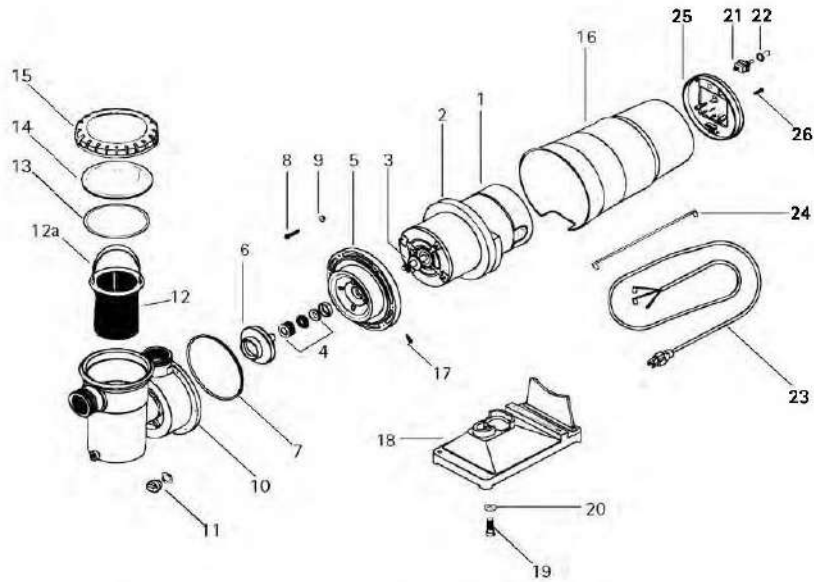

JACUZZI - PUMP PARTS - LRC PUMP

REPLACEMENT PARTS FOR LRC PUMPS
PIÈCES DE RECHANGE POUR POMPE LRC

ITEM PART NUMBER	KEY	PRINTED DESCRIPTION	RETAIL PRICE	QTY TO ORDER
PTS-22901830R	2	SELF-ADH NEO 1	7.99	
PTS-22340305R	3	FLINGER 1-3/8 X 37/64 X 1/8	4.99	
PTS-10080208R	4	5/8 S/F MECH SEAL B ASSY	32.99	
PTS-02254514R	5	LRC PUMP BRACKET	52.99	
PTS-05391107R	6	9838 IMP 3.45D X .30P GFN3	41.99	
PTS-47025853R	7	SLR - LRC SQ RING 6X6-1/4X1/8	5.99	
PTS-14222301R6	8	HEXWASH SCRW 10-24X1-1/4 6/BAG	5.99	
PTS-14222301R100	8	MS PL HXWSH 10-24X1.25 100/BG	97.99	
PTS-14397103R6	9	NUT HEX PL W/WASH #10-24(QTY6)	3.99	
PTS-14397103R100	9	NUT PL HEX SER FLG #10-24 100P	132.99	
PTS-16030009R	10	LRC STRAINER/CASE ASSY 1.5	98.99	
PTS-31160906R2	11	PLUG 1/4-18NPSM W/O-RING 2/BAG	4.99	
PTS-31160906R50	11	PLUG 1/4-18NPSM W/O-RING 50/BG	84.99	
PTS-16072902R	12	9834 L-PUMP STRN BASKET ASSY	13.99	
PTS-12092409R	12A	STRAINER BASKET HANDLE	4.99	
PTS-47035241R	13	O-RING 4-7/8X5-1/4X3/16 SI	10.99	
PTS-39075310R	14	STRAINER COVER	16.99	
PTS-42167809R	15	STRAINER COVER RING-LOK	29.99