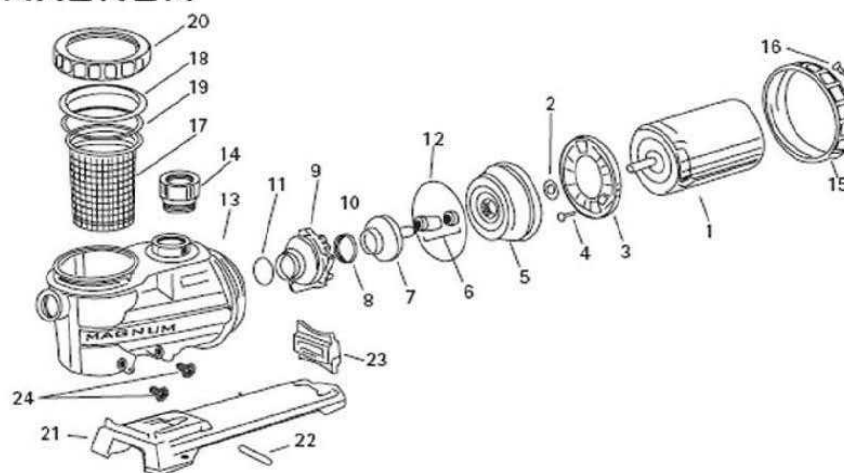

REPLACEMENT PARTS FOR MAGNUM PUMPS HIGH FLOW
PIÈCES DE RECHANGE POUR POMPES MAGNUM À HAUT DÉBIT

MAGNUM

JACUZZI - PUMP PARTS - MAGNUM HIGH FLOW PUMP

ITEM PART NUMBER	KEY	PRINTED DESCRIPTION	RETAIL PRICE	QTY TO ORDER
PTS-22340301R	2	FLINGER	4.99	
PTS-02136802R	3	BRKT MTR MTG, MAGNUM #9981	52.99	
PTS-14129324R4	4	HEX CAP PL 3/8-16X7/8	3.99	
PTS-02136604R	5	5MP SEAL HSG 4-9/16FIT #9982	123.99	
PTS-02160901R	5	SEAL HSG MAGN 2HP 5-5/32F 9982	123.99	
PTS-02136703R	5	SEAL HSG 1=1/2-3HP MAGN #9982	123.99	
PTS-10139020R	6	REPLMNT SHAFT SEAL 3/4 T16	36.99	
PTS-05380001R	7	1/2HP IMP4-3/16D W/WR #9718	39.99	
PTS-05380100R	7	9717 IMP 4-1/16D W/WR GFN3	39.99	
PTS-05380209R	7	9717 IMP 4-25/64D W/WR GNF3	39.99	
PTS-05380308R	7	9716 IMP 4-9/16D W/RG GNF3	39.99	
PTS-05385208R	7	9716 IMP 5	39.99	
PTS-05380506R	7	9715 IMP4-3/4D W/WR GFN-3	39.99	
PTS-10146207R	8	FLOATING EYE SEAL 2 1/2DX3/8 ELAS	10.99	
PTS-10146314R	8	SEAL RING 3DX3/8THK EPDM	14.99	
PTS-10146413R	8	SEAL RING 3 1/2DX7/32THK EPDM	17.99	
PTS-06015705R	9	DIFF 4-1/4 FIT -1/8 L/WR#9719	30.99	
PTS-06016307R	9	9724 DIFF 5.26D PHOX	30.99	
PTS-06016604R	9	RC DIFF 2HP 5.10 FIT #9724	47.99	
PTS-06016406R	9	RC DIFF 3HP 3.57 FIT #9724	30.99