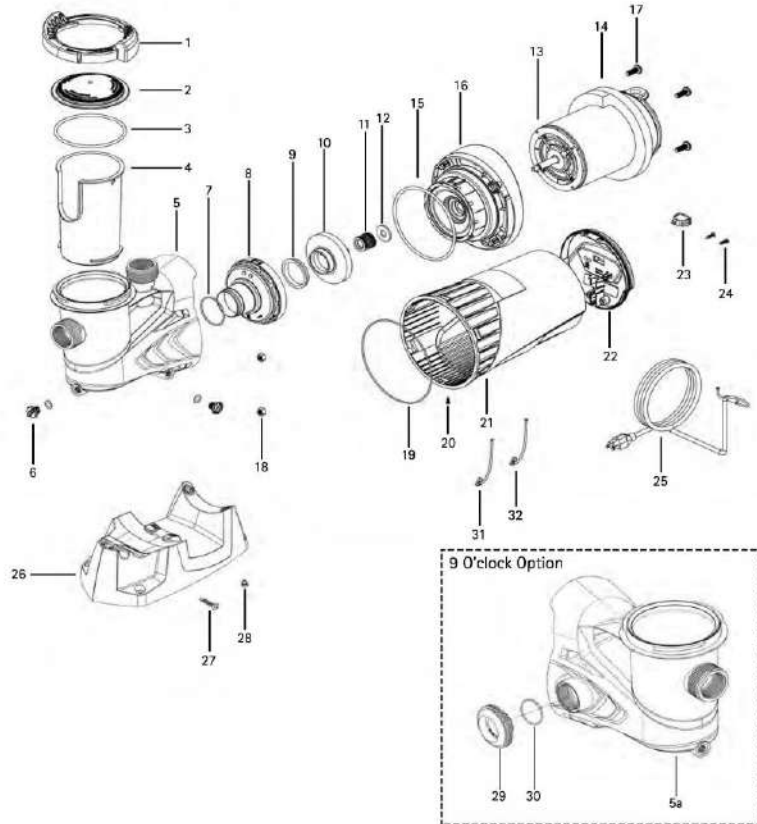

JACUZZI - PUMP PARTS - SHARKJET SERIES

REPLACEMENT PARTS FOR
SHARKJET SERIES
PIÈCES DE RECHANGE POUR
SÉRIE SHARKJET

ITEM PART NUMBER	KEY	PRINTED DESCRIPTION	RETAIL PRICE	QTY TO ORDER
PTS-42167970R	1	STRAINER QUARTER-TURN RINGLOCK	29.99	
PTS-39078903R	2	STRAINER COVER	16.99	
PTS-47035241R	3	O-RING 4-7/8X5-1/4X3/16 SI	10.99	
PTS-16105215R	4	STRAINER BASKET	24.99	
PTS-16110212R	5	STRAINER PUMP BODY SHARKJET - ORKA 12 HRES DISCHARGE 1 1/2"	109.99	
PTS-16110290R	5A	STRAINER PUMP BODY SHARKJET 9 HRES DISCHARGE 1 1/2"	109.99	
PTS-31160906R2	6	PLUG 1/4-18NPSM W/O-RING 2/BAG	4.99	
PTS-47021406R	7	SHARKWAVE DIFFUSER O-RING	2.99	
PTS-06051739R	8	DIFFUSER SHARKJET	35.99	
PTS-10146207R	9	FLOATING EYE SEAL 2 1/2DX3/8 ELAS	10.99	
PTS-05391107R	10	9838 IMP 3.45D X .30P GFN3	41.99	
PTS-10080208R	11	5/8 S/F MECH SEAL B ASSY	32.99