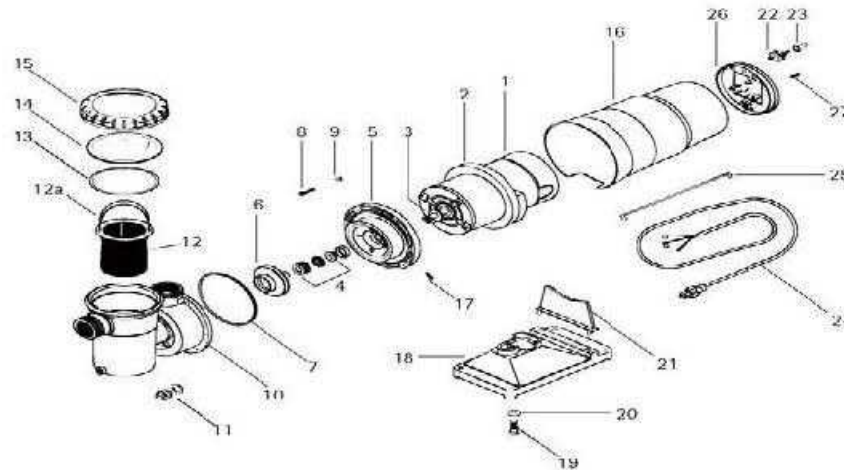

REPLACEMENT PARTS FOR LRC PUMPS
PIÈCES DE RECHANGE POUR POMPE LRC

JACUZZI - PUMP PARTS - LRC PUMP

ITEM PART NUMBER	KEY	PRINTED DESCRIPTION	RETAIL PRICE	QTY TO ORDER
PTS-22901830R	2	SELF-ADH NEO 1	7.99	
PTS-10080208R	4	5/8 S/F MECH SEAL B ASSY	32.99	
PTS-02254514R	5	LRC PUMP BRACKET	52.99	
PTS-05391107R	6	9838 IMP 3.45D X .30P GFN3	41.99	
PTS-47025853R	7	SLR - LRC SQ RING 6X6-1/4X1/8	5.99	
PTS-14222301R6	8	HEXWASH SCRW 10-24X1-1/4 6/BAG	5.99	
PTS-14222301R100		MS PL HXWSH 10-24X1.25 100/BG	97.99	
PTS-14397103R6	9	NUT HEX PL W/WASH #10-24(QTY6)	3.99	
PTS-14397103R100		NUT PL HEX SER FLG #10-24 100P	132.99	
PTS-16030009R	10	LRC STRAINER/CASE ASSY 1.5	98.99	
PTS-31160906R2	11	PLUG 1/4-18NPSM W/O-RING 2/BAG	4.99	
PTS-31160906R50		PLUG 1/4-18NPSM W/O-RING 50/BG	84.99	
PTS-16072902R	12	9834 L-PUMP STRN BASKET ASSY	13.99	
PTS-12092409R	12	STRAINER BASKET HANDLE	4.99	
PTS-47035241R	13	O-RING 4-7/8X5-1/4X3/16 SI	10.99	
PTS-39075304R	14	COVER L-PUMP	29.99	
PTS-42167809R	15	STRAINER COVER RING-LOK	29.99