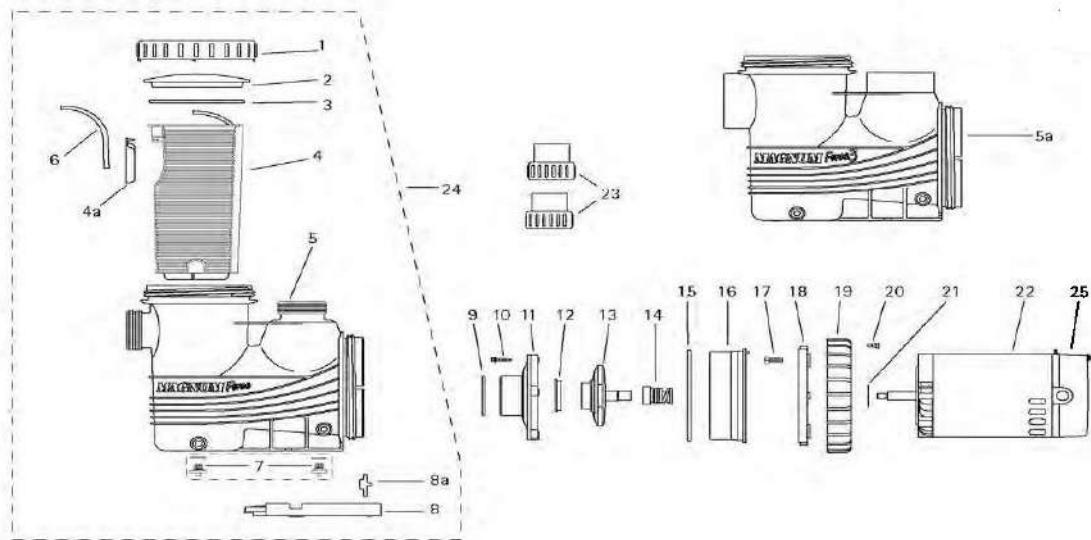

JACUZZI - PUMP PARTS - MAGNUM FORCE V, MAGNUM FORCE & FORCE 3 PUMP

REPLACEMENT PARTS FOR MAGNUM FORCE V,
MAGNUM FORCE AND MAGNUM FORCE 3 MODELS
PIÈCES DE RECHANGE POUR MAGNUM FORCE V,
MAGNUM FORCE ET MAGNUM FORCE 3

ITEM PART NUMBER	KEY	PRINTED DESCRIPTION	RETAIL PRICE	QTY TO ORDER
PTS-42282806R	1	COVER RING LOK	25.99	
PTS-39257902R	2	STRAINER COVER F/MAGN, R,P	34.99	
PTS-47043401R	3	DISCONTINUED		
PTS-47035803R	3	O-RG 5.600X6.020X.210 B-N	8.99	
PTS-16108606R	4	MAG FORCE BASKET ASSY	29.99	
PTS-16113409R	4	MAG FORCE BASKET ASSY 12'TALL	31.99	
PTS-16113510R	4A	MAGNUM FLAPPER ASSEMBLY 2004	12.99	
PTS-03090602R	5	FORCE BODY 2	190.99	
PTS-03090701R	5A	FORCE BODY 3	217.99	
PTS-31174600R	6	STRAINER BASKET AIR BLEED TUBE	8.99	
PTS-31160906R2	7	PLUG 1/4-18NPSM W/O-RING 2/BAG	4.99	
PTS-31160906R50	7	PLUG 1/4-18NPSM W/O-RING 50/BG	84.99	
PTS-12112603R	8	MOT BASE MAG FORCE	19.99	
PTS-12112405R	8A	MAGNUM FORCE MOTOR SUPPORT	7.99	
PTS-47023254R	9	SQ-RG 2-3/4X1/8X1/8NTRL	2.99	
PTS-14420608R5	10	HEXWASH HD A8-16X1-1/4SS 5/BAG	10.99	
PTS-10146207R	12	FLOATING EYE SEAL 2½DX3/8 ELAS	10.99	
PTS-10146314R	12	SEAL RING 3DX3/8THK EPDM	14.99