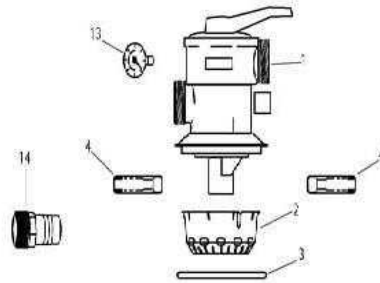

REPLACEMENT PARTS FOR LASER SAND FILTERS
PIÈCES DE RECHANGE POUR FILTRE AU SABLE LASER
L140C, L160C, L190C, L192C, L225C, L250C

JACUZZI - SAND FILTER PARTS - LASER SAND FILTER L140C-250C

ITEM PART NUMBER	KEY	PRINTED DESCRIPTION	RETAIL PRICE	QTY TO ORDER
PTS-39263020K	1	JACUZZI DV ASSY 7-POS 1-1/2	167.99	
PTS-39258940R	1	WHILE QUANTITIES LAST - 5C DIAL VALVE-FLANGED	106.99	
PTS-39258900R	1	6C DIAL VALVE-FLANGED	145.99	
PTS-43281145K	2	DEFLECTOR BASKET W/SCREWS	21.99	
PTS-47036447R	3	O-RG 6-3/4x7-1/8x3/16 B-N	11.99	
PTS-85813903K	4	V-BAND PLASTIC CLAMP KIT	37.99	
PTS-94082140	5	L140C-L/DV LASER FILTER STAINLESS STEEL V-CLMP	300.99	
PTS-94082160	5	L160C-L/DV LASER FILTER V-CLMP	266.99	
PTS-94082192	5	L192C-L/DV LASER FILTER V-CLMP	290.99	
PTS-94082225	5	L225C-L/DV LASER FILTER V-CLMP	327.99	
PTS-94082250	5	L250C-L/DV LASER FILTER V-CLMP	387.99	
PTS-85859300R	6	LASER 190/225/250 BASE	78.99	
PTS-85853300R	7	LASER DRAIN NOZZLE	7.99	
PTS-14255202R	8	LASER DRAIN NOZZLE RETAINER	3.99	
PTS-85826300R	9	LASER DRAIN CAP W/GASKET	5.99	
PTS-85826300R20	9	LASER DRAIN CAP W/GASKET 20PK	88.99	
PTS-85531102R8	10	160L LATERAL SNAP-FIT(8/BAG)	36.99	
PTS-85531203R8	10	190/225 LATERAL SNAP FIT 8/BAG	44.99	
PTS-85531304R8	10	250 LATERAL SNAP FIT 8/BAG	47.99