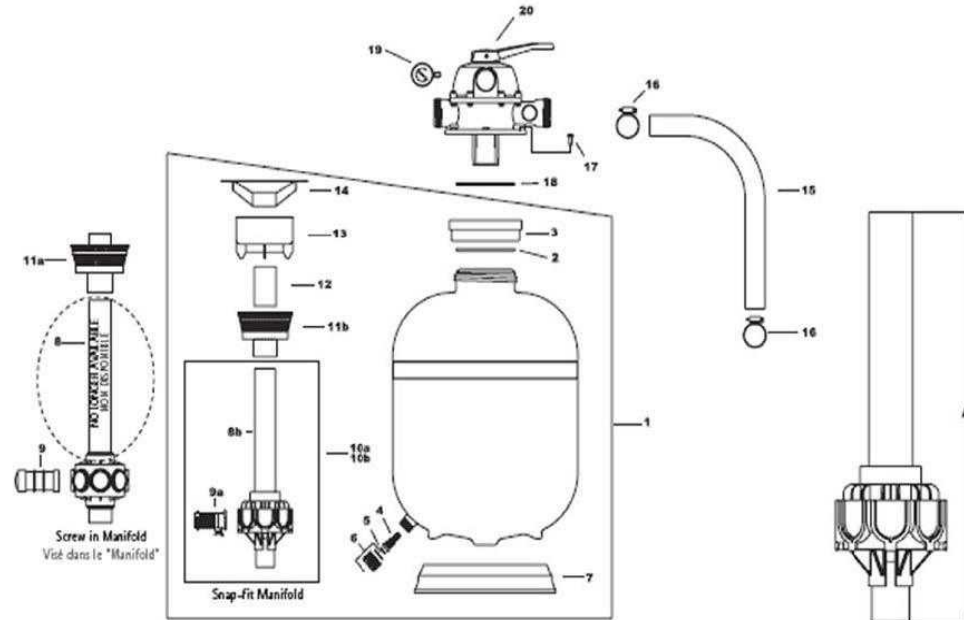

REPLACEMENT PARTS FOR LASER SAND FILTERS
PIÈCES DE RECHANGE POUR FILTRE AU SABLE LASER
L160, L192, L225 AND / ET L250

JACUZZI - SAND FILTER PARTS - LASER SAND FILTER L160, 192, 225

ITEM PART NUMBER	KEY	PRINTED DESCRIPTION	RETAIL PRICE	QTY TO ORDER
PTS-42378010K	10a	160L UNDERDRAIN ASSY SNAP CDN	86.99	
PTS-42378015K	10a	192L UNDERDRAIN ASSY SNAP CDN	106.99	
PTS-42378020K	10a	225L UNDERDRAIN ASSY SNAP CDN	106.99	
PTS-42378025K	10a	250L UNDERDRAIN ASSY SNAP CDN	109.99	
PTS-42375709R	8b	160L STANDPIPE ASSY SNAP-FIT	44.99	
PTS-42376050R	8b	192L STANDPIPE ASSY SNAP-FIT	44.99	
PTS-42376103R	8b	225L STANDPIPE ASSY SNAP-FIT	47.99	
PTS-42375402R	8b	250L STANDPIPE ASSY SNAP-FIT	47.99	
PTS-94082160		L160C-L/DV LASER FILTER V-CLMP	266.99	
PTS-94082192		L192C-L/DV LASER FILTER V-CLMP	290.99	
PTS-94082225		L225C-L/DV LASER FILTER V-CLMP	327.99	
PTS-94082250		L250C-L/DV LASER FILTER V-CLMP	387.99	
PTS-47043401R	2	DISCONTINUED		
PTS-85813300R	3	LASER TANK ADAPTER FLANGE	77.99	
PTS-85853300R	4	LASER DRAIN NOZZLE	7.99	
PTS-14255202R	5	LASER DRAIN NOZZLE RETAINER	3.99