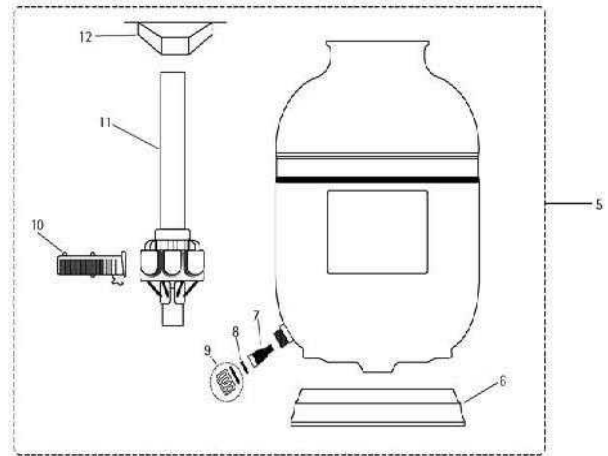

REPLACEMENT PARTS FOR LASER SAND FILTERS
PIÈCES DE RECHANGE POUR FILTRE AU SABLE LASER
L140C, L160C, L190C, L192C, L225C, L250C

JACUZZI - SAND FILTER PARTS - LASER SAND FILTER L140C-250C

ITEM PART NUMBER	KEY	PRINTED DESCRIPTION	RETAIL PRICE	QTY TO ORDER
PTS-39263020K	1	JACUZZI DV ASSY 7-POS 1-1/2	167.99	
PTS-39258940R	1	WHILE QUANTITIES LAST - 5C DIAL VALVE-FLANGED	106.99	
PTS-39258900R	1	6C DIAL VALVE-FLANGED	145.99	
PTS-43281145K	2	DEFLECTOR BASKET W/SCREWS	21.99	
PTS-47036447R	3	O-RG 6-3/4x7-1/8x3/16 B-N	11.99	
PTS-85813903K	4	V-BAND PLASTIC CLAMP KIT	37.99	
PTS-94082140	5	L140C-L/DV LASER FILTER STAINLESS STEEL V-CLMP	300.99	
PTS-94082160	5	L160C-L/DV LASER FILTER V-CLMP	266.99	
PTS-94082192	5	L192C-L/DV LASER FILTER V-CLMP	290.99	
PTS-94082225	5	L225C-L/DV LASER FILTER V-CLMP	327.99	
PTS-94082250	5	L250C-L/DV LASER FILTER V-CLMP	387.99	
PTS-85859300R	6	LASER 190/225/250 BASE	78.99	
PTS-85853300R	7	LASER DRAIN NOZZLE	7.99	
PTS-14255202R	8	LASER DRAIN NOZZLE RETAINER	3.99	
PTS-85826300R	9	LASER DRAIN CAP W/GASKET	5.99	
PTS-85826300R20	9	LASER DRAIN CAP W/GASKET 20PK	88.99	
PTS-85531102R8	10	160L LATERAL SNAP-FIT(8/BAG)	36.99	
PTS-85531203R8	10	190/225 LATERAL SNAP FIT 8/BAG	44.99	
PTS-85531304R8	10	250 LATERAL SNAP FIT 8/BAG	47.99