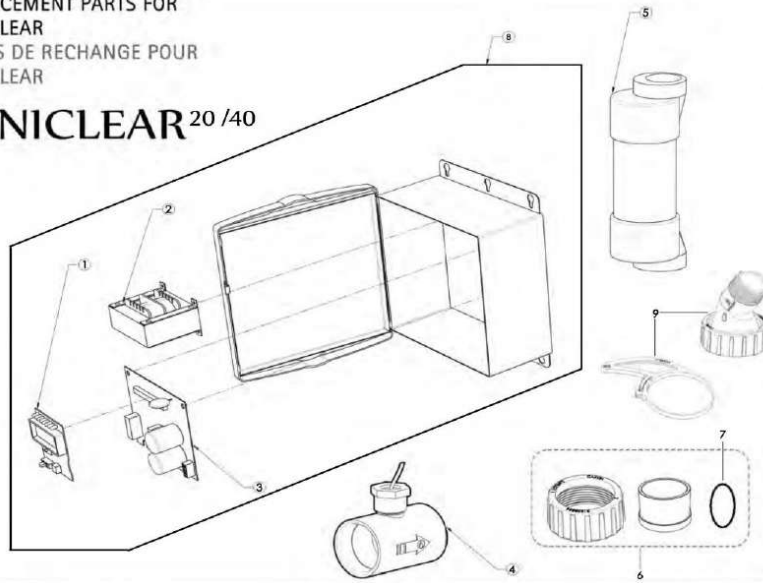

JACUZZI - SANITIZER PARTS - SANICLEAR 20/40

REPLACEMENT PARTS FOR
SANICLEAR
PIÈCES DE RECHANGE POUR
SANICLEAR

SANICLEAR 20 /40

ITEM PART NUMBER	KEY	PRINTED DESCRIPTION	RETAIL PRICE	QTY TO ORDER
PTS-23180022R	1	DISPLAY BOARD FOR SANI CLEAR 20 AND 40	311.99	
PTS-23180016R	2	POWER SUPPLY FOR SANICLEAR 20	201.99	
PTS-23180018R	2A	POWER SUPPLY FOR SANICLEAR 40	214.99	
PTS-23180012R	3	MOTHER BOARD w DISPLAY FOR SANICLEAR 20 before Jan. 2016	469.99	
PTS-23180014R	3A	MOTHER BOARD w DISPLAY FOR SANICLEAR 40 before Jan. 2016	578.99	
PTS-23180013R	3B	MOTHER BOARD w DISPLAY FOR SANI CLEAR 20 after Jan 2016	469.99	
PTS-23180015R	3C	MOTHER BOARD w DISPLAY FOR SANI CLEAR 40 after Jan 2016	578.99	
PTS-23180053R	4	FLOW SWICTH FOR SANICLEAR 20/40 - BEFORE JAN. 2106	87.99	
PTS-23180056R	4B	FLOW SWICTH FOR SANICLEAR 20/40 - NEW UNIVERSAL	87.99	
PTS-23180058R	4C	FLOW SWICTH FOR SANICLEAR 20/40 - AFTER JANUARY 2016	87.99	
ATC-94180065	5	SANICLEAR CELL 60 16 500 GAL	517.99	
ATC-94180125	5A	SANICLEAR CELL 120 26 500 GAL	734.99	
PTS-31150109R2BLK	6	2" SLIP BODY UNION BLACK (2 PER BAG)	24.99	
PTS-47023007	7	O RING 2 1/2 x 2 3/4 x 1/8	2.99	
PTS-94180051	8	Control box Only SaniClear 20	781.99	
PTS-94180052	8A	REPLACEMENT CONTROL BOX FOR SANICLEAR 40	495.99	
PTS-31245269	9	ELBOW/STABILIZER FOR STARBRIGHT & CELL	33.99	

JACUZZI - SANITIZER PARTS - SANICLEAR 10

SANICLEAR 10

ITEM PART NUMBER	KEY	PRINTED DESCRIPTION	RETAIL PRICE	QTY TO ORDER
PTS-94180038R	2	Control box Only SaniClear 10	611.99	
PTS-23180043R	3	FLOW SWICTH FOR SALT GENERATOR SANI CLEAR 10	87.99	
PTS-31150508R2	5	1 1/2" SLIP BODY UNION BLACK KIT FOR SANICLEAR 10 (2 PER BAG)	22.99	