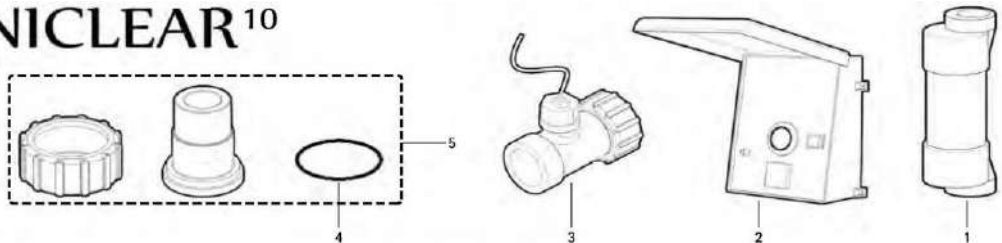

JACUZZI - SANITIZER PARTS - SANICLEAR 20/40

REPLACEMENT PARTS FOR
SANICLEAR
PIÈCES DE RECHANGE POUR
SANICLEAR

SANICLEAR 20 /40

ITEM PART NUMBER	KEY	PRINTED DESCRIPTION	RETAIL PRICE	QTY TO ORDER
PTS-23180022R	1	DISPLAY BOARD FOR SANI CLEAR 20 AND 40	311.99	
PTS-23180016R	2	POWER SUPPLY FOR SANICLEAR 20	201.99	
PTS-23180018R	2A	POWER SUPPLY FOR SANICLEAR 40	214.99	
PTS-23180012R	3	MOTHER BOARD w DISPLAY FOR SANICLEAR 20 before Jan. 2016	469.99	
PTS-23180014R	3A	MOTHER BOARD w DISPLAY FOR SANICLEAR 40 before Jan. 2016	578.99	
PTS-23180013R	3B	MOTHER BOARD w DISPLAY FOR SANI CLEAR 20 after Jan 2016	469.99	
PTS-23180015R	3C	MOTHER BOARD w DISPLAY FOR SANI CLEAR 40 after Jan 2016	578.99	
PTS-23180053R	4	FLOW SWICTH FOR SANICLEAR 20/40 - BEFORE JAN. 2106	87.99	
PTS-23180056R	4B	FLOW SWICTH FOR SANICLEAR 20/40 - NEW UNIVERSAL	87.99	
PTS-23180058R	4C	FLOW SWICTH FOR SANICLEAR 20/40 - AFTER JANUARY 2016	87.99	
ATC-94180065	5	SANICLEAR CELL 60 16 500 GAL	517.99	
ATC-94180125	5A	SANICLEAR CELL 120 26 500 GAL	734.99	
PTS-31150109R2BLK	6	2" SLIP BODY UNION BLACK (2 PER BAG)	24.99	
PTS-47023007	7	O RING 2 1/2 x 2 3/4 x 1/8	2.99	
PTS-94180051	8	Control box Only SaniClear 20	781.99	
PTS-94180052	8A	REPLACEMENT CONTROL BOX FOR SANICLEAR 40	495.99	
PTS-31245269	9	ELBOW/STABILIZER FOR STARBRIGHT & CELL	33.99	

JACUZZI - SANITIZER PARTS - SANICLEAR 10

SANICLEAR 10

ITEM PART NUMBER	KEY	PRINTED DESCRIPTION	RETAIL PRICE	QTY TO ORDER
PTS-94180038R	2	Control box Only SaniClear 10	611.99	
PTS-23180043R	3	FLOW SWICTH FOR SALT GENERATOR SANI CLEAR 10	87.99	
PTS-31150508R2	5	1 1/2" SLIP BODY UNION BLACK KIT FOR SANICLEAR 10 (2 PER BAG)	22.99	