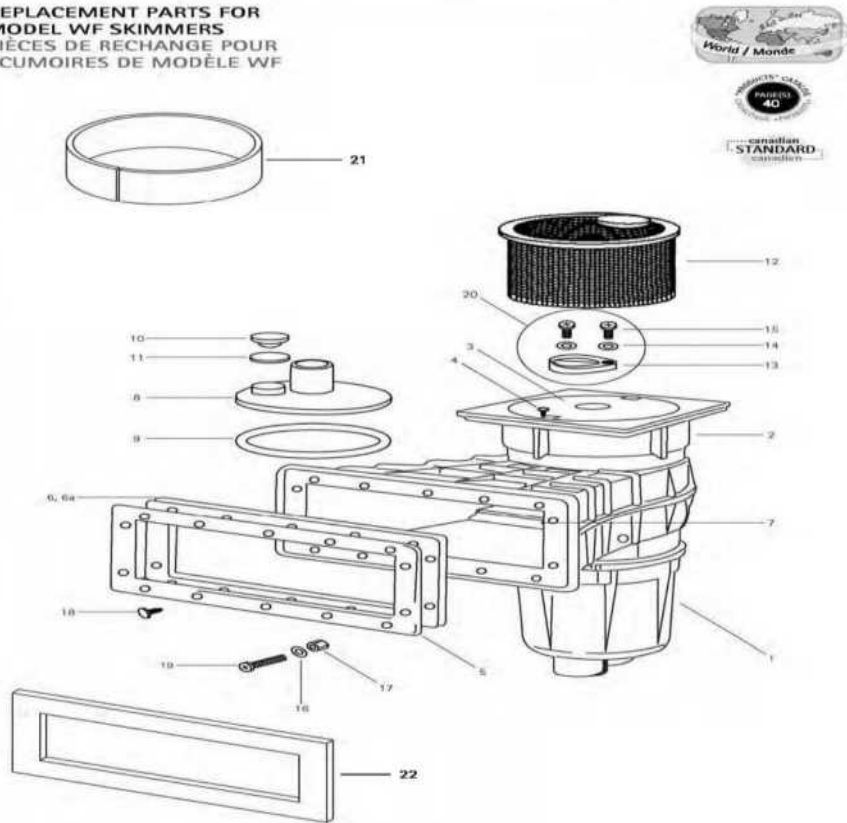

JACUZZI - SKIMMER PARTS

REPLACEMENT PARTS FOR
MODEL WF SKIMMERS
PIÈCES DE RECHANGE POUR
ÉCUIMOIRES DE MODÈLE WF

JACUZZI - SKIMMER PARTS - WF SKIMMER

ITEM PART NUMBER	KEY	PRINTED DESCRIPTION	RETAIL PRICE	QTY TO ORDER
PTS-NLA	1	DISCONTINUED		
PTS-43105600R	2	GROUTING RING ASSEMBLY SKIMMER	48.99	
PTS-43105402R	3	TOP COVER SKIMMER	26.99	
PTS-43105402R20	3	TOP COVER SKIMMER QTY 20	520.99	
PTS-14250808R	4	OVAL HEAD SCREW SKIMMER	1.99	
PTS-43114404R	5	9886 FACE FLANGE F/WB ABS SKIM	32.99	
PTS-43114404R20	5	FACE FLANGE WWFL SKIM 20/BAG	406.99	
PTS-13123005R2	6	FACE FLNG GSKT SKIMM 2/BAG	13.99	
PTS-13123005R20	6	WWF SKIMMER FACE FLG GSK QTY20	136.99	
PTS-13192930R	6A	DOUBLE SIDED GASKET SKIMMER	20.99	
PTS-43124601R	7	WEIR ASSEMBLY SKIMMER	10.99	
PTS-43109008R	8	VACUUM PLATE SKIMMER	46.99	
PTS-13123104R	9	VACUUM PLATE GASKET SKIMMER	12.99	
PTS-43109107R	10	VACUUM PLATE PLUG SKIMMER	18.99	
PTS-13123203R	11	VACUUM PLATE PLUG GASKET SKIMM	7.99	
PTS-43109206R	12	W-SKIMMER BASKET ASSY	38.99	
PTS-89704300R	13	TRIMMER COVER SKIMMER	2.99	

JACUZZI - SKIMMER PARTS - WF SKIMMER CONTINUED

ITEM PART NUMBER	KEY	PRINTED DESCRIPTION	RETAIL PRICE	QTY TO ORDER
PTS-14212906R2	14	WASHER 11/16X7/32X.050 2/BAG	1.99	
PTS-14211205R2	15	PLAS 316SS PAN #10X3/4	2.99	
PTS-14073852R4	16	WASHER PL .31X.75X.06 4/BAG	2.99	
PTS-14072524R4	17	PL HEX 1/4-20 SKIMMER 4/BAG	1.99	
PTS-14172100R14	18	OVALSCREW 1/4-20X1-1/8L 14/BAG	20.99	
PTS-14172100R100	18	OVL SCR 1/4-20X1-1/8	152.99	
PTS-14212720R14	18	FLATHEAD SCREW #12X1	9.99	
PTS-14212720R100	18	FLATHEAD SCREW #12X1"LG (100/BAG)	71.99	
PTS-14226500R4	19	MS PAN 1/4-20X1-1/4	3.99	
PTS-89704311R	20	TRIMMER COVER KIT	6.99	
PTS-94119880R	21	GRS2 GROUTING RING SPACER	56.99	
PTS-94119770R	22	WWFDC DECORATIVE FACE FLANGE	11.99	