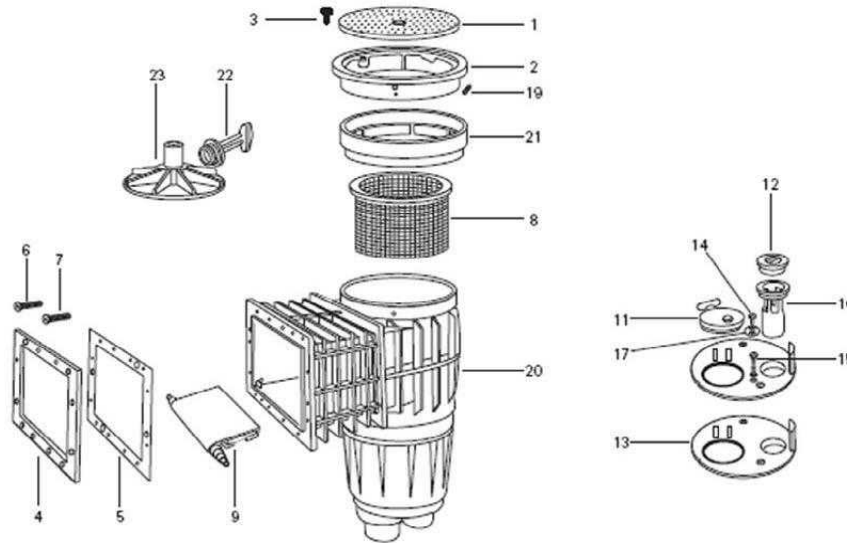

REPLACEMENT PARTS FOR PMT AUTOMATIC SKIMMERS
PIÈCES DE RECHANGE POUR ÉCUMOIRES AUTOMATIQUES PMT

JACUZZI - SKIMMER PARTS - PMT SKIMMER

ITEM PART NUMBER	KEY	PRINTED DESCRIPTION	RETAIL PRICE	QTY TO ORDER
PTS-43050509R	1	SKIMMER COVER	43.99	
PTS-43050806R	2	SKIMMER MOUNTING RING	61.99	
PTS-14137608R	3	SKIMMER HEAD SCREW 5/8	0.99	
PTS-43063205R	4	SKIMMER FACE FLANGE	24.99	
PTS-13087804R	5	GASKET F/PM SKIM FACE RG	12.99	
PTS-14172100R4	6	MS OV PH 1/4-20X1-1/8	5.99	
PTS-14172209R2	7	PAN HEAD SCREWS IFL IFST SERIE	3.99	
PTS-43050707R	8	4138SKIM/BASKET ASSY ABS	46.99	
PTS-43062900R	11	FLAPPER VALVE ASSY	34.99	
PTS-43003003R	12	PLUG 2-1/8DX180FX9/16 RUBBER	11.99	
PTS-43062603R	13	VPKIV V/PLATE ASSY RESD	42.99	
PTS-14211205R2	15	PLAS 316SS PAN #10X3/4	2.99	
PTS-14143804R2	16	DISCONTINUED		
PTS-14203103R	17	SCREW RET 3/8X5/32X1/16 RUB	1.99	
PTS-43103001R	21	SKIMMER GROUTING RING SPACER	15.99	
PTS-43102805R	22	SKIMMER VACUUM PLUG	14.99	
PTS-43102904R	23	SKIMMER VACUUM PLATE	30.99