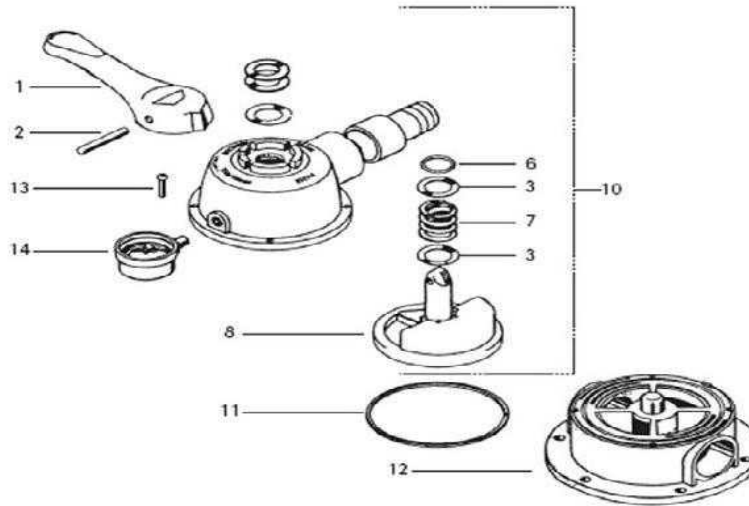

REPLACEMENT PARTS FOR 5-POSITION DIAL VALVE
PIÈCES DE RECHANGE POUR
SOUPEPE SÉLECTRICE À 5 POSITIONS

JACUZZI - VALVE PARTS - 5-POSITION DIAL VALVE

ITEM PART NUMBER	KEY	PRINTED DESCRIPTION	RETAIL PRICE	QTY TO ORDER
PTS-39255302R	1	DV HDL 9847 BLACK ABS NO-NAME	13.99	
PTS-14225502R	2	PIN PL STR 5/16DX2-9/32	3.99	
PTS-14223002R3	3	WASHER 1.03X1.63X.030 3/BAG	6.99	
PTS-14224901R	4	WASHER SS 1.03X1.63X.015	3.99	
PTS-39069530R	5	5PDV COVER-BLACK W/LABEL	25.99	
PTS-22840049R		5PDV LABEL-JACUZZI-ENG/FR/GER	2.99	
PTS-47021449R	6	O-RING 1X1-1/4X1/8 NTRL	1.99	
PTS-22358709R	7	6PDV COMPRESSION SPRING	7.99	
PTS-39069307R	8	DISCONTINUED		
PTS-31328660R	9	5952 HOSE CONN 1.5SLIPX1.5H DV	7.99	
PTS-39073408R	10	DISCONTINUED		
PTS-13125604R	11	SQ-RING 4-3/4X5-1/8 B-N DV	11.99	
PTS-39069640R	12	9855 5PDV PORT BODY W/ORIFICE	37.99	
PTS-1184205R4	13	ST-A PL PAN #12X1	1.99	
PTS-91934182R	14	PRESSURE GAUGE 0-60PSI	21.99