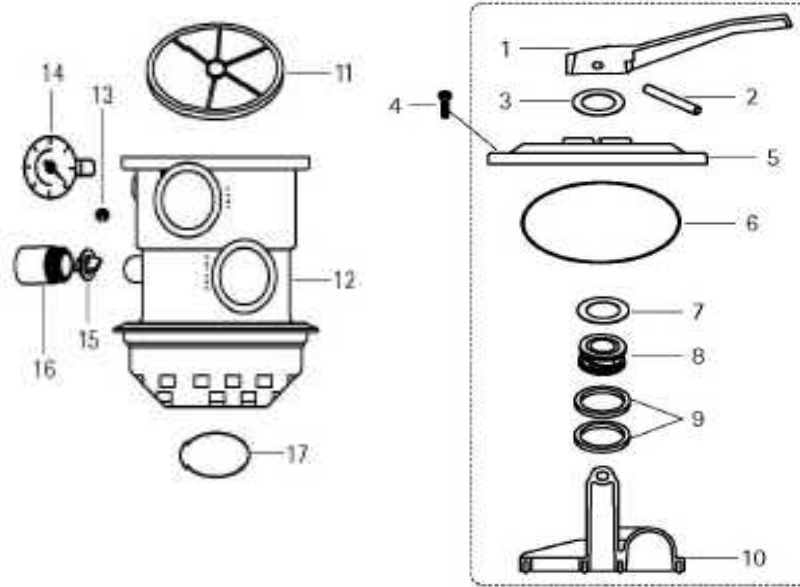

REPLACEMENT PARTS FOR
7-POSITION 2" DIAL VALVES #39-0006-09-R

JACUZZI - VALVE PARTS - 7-POSITION 2" DIAL VALVE

ITEM PART NUMBER	KEY	PRINTED DESCRIPTION	RETAIL PRICE	QTY TO ORDER
PTS-39261102R	1	HANDLE E1	25.99	
PTS-14426308R	2	PIN SS FOR 2 DIAL VALVE HDLE	16.99	
PTS-14426407R	3	WASH 2 DIAL VALVE HDLE	9.99	
PTS-14394802R10	4	MS PAN PH 1/4-20X1-1/4	19.99	
PTS-39261201R	5	COVER ABS 2	41.99	
PTS-47036447R		O-RG 6-3/4x7-1/8x3/16 B-N	11.99	
PTS-14426605R	6	WASH 2 DV VALVE HD NYL	7.99	
PTS-16109209R	7	SPRING E9	34.99	
PTS-47021209R	8	O-RING 7/8X1-1/8X1/8	4.99	
PTS-16109308R	9	2 DIAL VALVE HEAD NORYL	74.99	
PTS-13107404R	10	STAR GASKET 2 DIAL VALVE	41.99	
PTS-39261300R	11	2" DIAL VALVE HOUSING	244.99	
PTS-14426704R10	12	NUT E14 (10/BAG)	68.99	
PTS-91934182R	13	PRESSURE GAUGE 0-60PSI	21.99	
PTS-13107503R	14	GASKET NIRL 2 - limited stock	8.99	
PTS-23482300R	13	2" DV WASTE INDICATOR POLY	11.99	
PTS-47022900R	14	2" DV O-RING 2-3/8 x 2-5/8x1/8	6.99