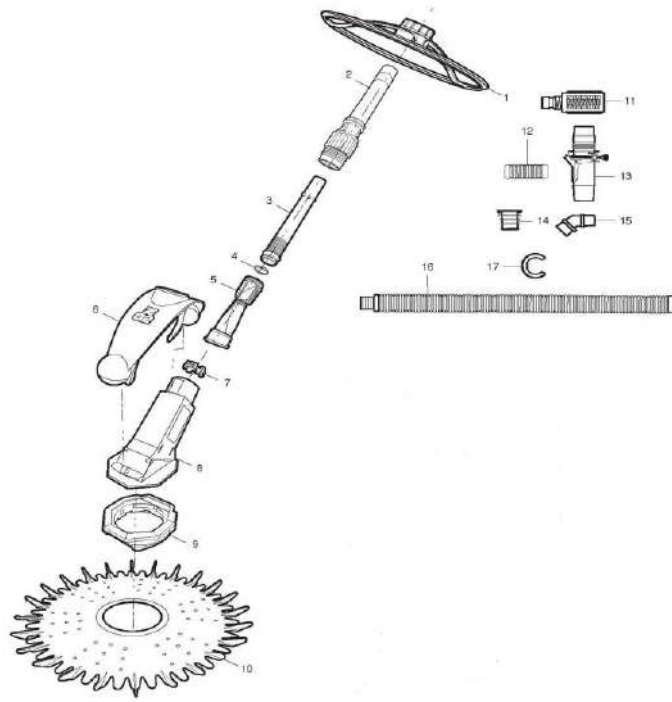

JANDY/ZODIAC - CLEANER PARTS - G2 (DISCONTINUED)

Zodiac G2™ (Discontinued)
Part.# W02001

ITEM PART NUMBER	KEY	PRINTED DESCRIPTION	RETAIL PRICE	QTY TO ORDER
PTS-W83278	1	G3 Wheel Deflector (Replaces W33411)	38.99	
PTS-W70460	2	G2 Outer Extension Pipe	81.99	
PTS-W56525	3	Threaded Inner Extension Pipe	50.99	
PTS-W81600	4	Diaphragm Retaining Ring	4.99	
PTS-W81701	5	Inground Diaphragm Aib	19.99	
PTS-W70476	6	G2 Weight/Float Assy Us	96.99	
PTS-W74000	7	Compression Ring	7.99	
PTS-W70327	9	Foot Pad (Replaces W72880)	70.99	
PTS-W70464	10	Finned Disc, Zodiac G2	118.99	
PTS-W70335	11	Flow Gauge	58.99	
PTS-W33160	12	4 1/2" Connector - Aqua	11.99	
PTS-W60050	13	Flowkeeper Valve	72.99	
PTS-W70263	14	In-Ground Valve Cuff	24.99	
PTS-W70244	15	45° Elbow	14.99	
PTS-W20460	16	Hose Kit - 12x1 Meter - Aqua	175.99	
PTS-W83247	17	Hose Weight	16.99