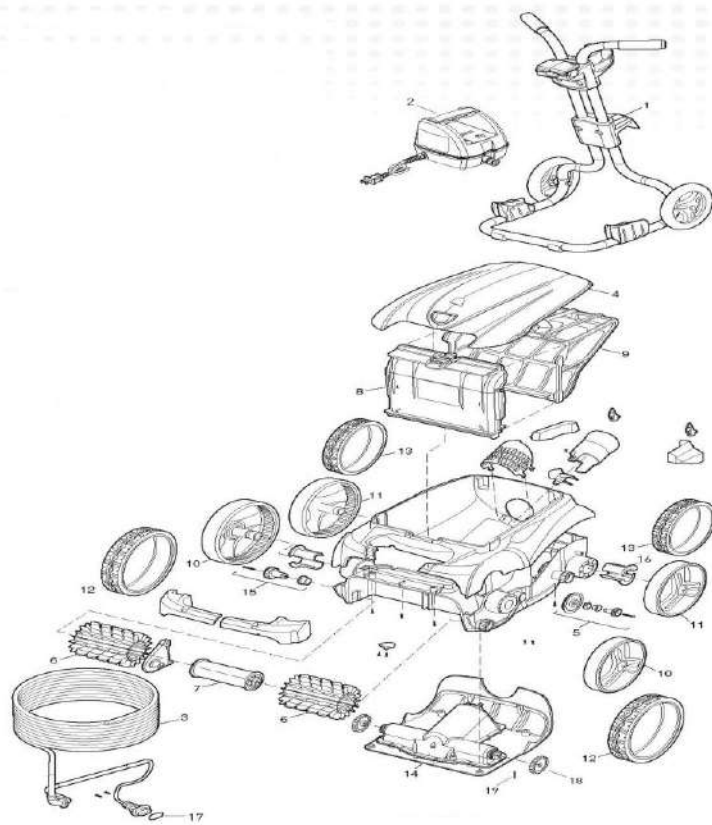

JANDY/ZODIAC - CLEANER PARTS - VORTEX 3

ITEM PART NUMBER	KEY	PRINTED DESCRIPTION	RETAIL PRICE	QTY TO ORDER
PTS-R0544600	N/S	Control Unit, V3	622.99	
PTS-R0516800	3	Floating Cable	314.99	
PTS-R0517200	5	Transmission Gear/Bushing	32.99	
PTS-R0517300	6	Brush Set (Set Of 2)	34.99	
PTS-R0517400	7	Roller Kit (Set Of 2)	42.99	
PTS-R0517700	8	Filter Canister Support	48.99	
PTS-R0517800	9	Fine Filter Canister	72.99	
PTS-R0535900	9	General Purpose Filter Canister	74.99	
PTS-R0535800	9	Ultra Fine Filter Canister	81.99	
PTS-R0529000	10	Front Wheel	68.99	
PTS-R0529100	11	Rear Wheel	50.99	
PTS-R0529300	12	Large Tire, Black	39.99	
PTS-R0529400	13	Rear Tire	36.99	
PTS-R0637800	14	Motor Block, Type A	533.99	
PTS-R0517200	15	Transmission Gear/Bushing	32.99	
PTS-R0518500	16	Wheel Bushing (1 Set For 1 Wheel)	9.99	
PTS-R0544100	17	O-Ring 21 X 2mm Kit For Robotic Cleaners	0.99	
PTS-R0518800	18	Drive Gear Kit	11.99	
PTS-R0567800	19	Polaris Motor Block Pin Shaft , P9400/P94 , 5/PK	8.99