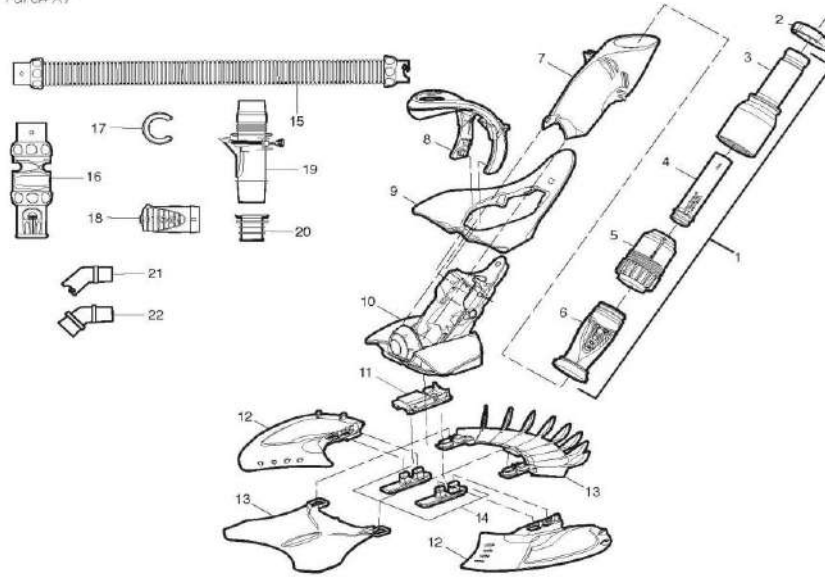

JANDY/ZODIAC - CLEANER PARTS - ZODIAC X7 QUATTRO (DISCONTINUED)

Zodiac X7 Quattro™ (Discontinued)
Part# X7

ITEM PART NUMBER	KEY	PRINTED DESCRIPTION	RETAIL PRICE	QTY TO ORDER
PTS-X73010	6	Duralife Diaphragm	27.99	
PTS-X77011	8	Float Arm/Handle W/ Locks	114.99	
PTS-R0542600	17	Zodiac Blue Universal Hose Weight	7.99	
PTS-W70335	18	Flow Gauge	58.99	
PTS-W60050	19	Flowkeeper Valve	72.99	
PTS-W70263	20	In-Ground Valve Cuff	24.99	
PTS-R0532400	21	R-Kit, Twist-Lock 45 Degree Elbow, Extended	9.99	
PTS-W70244	22	45° Elbow	14.99	
PTS-R0533300	N/S	Zodiac Adaptor, Hose, Leaf Catcher/TT	3.99