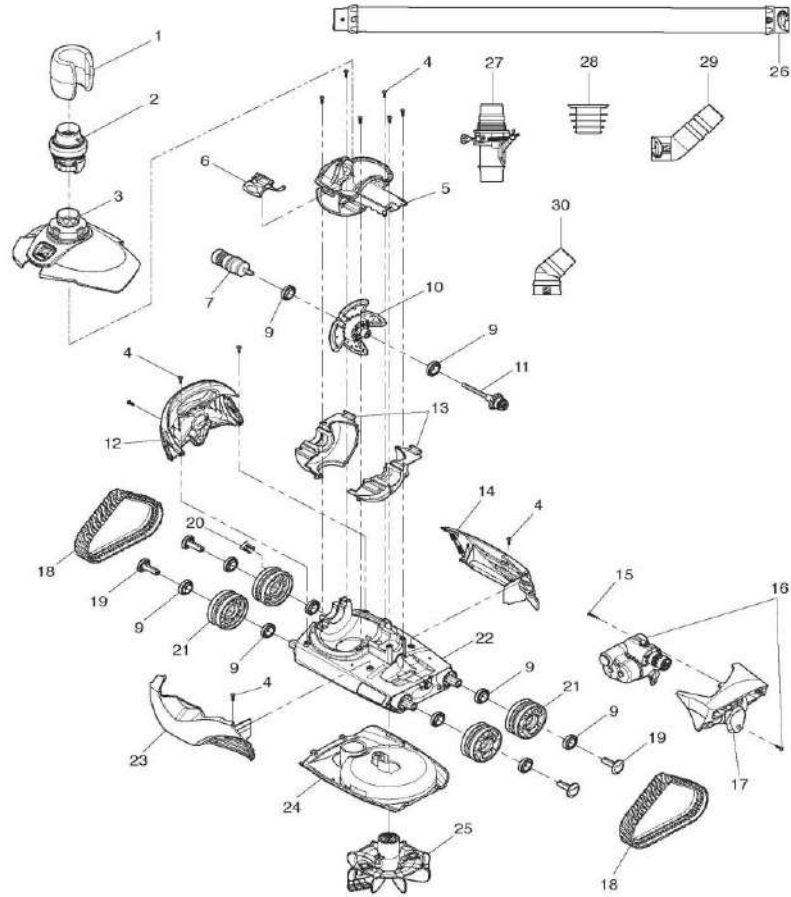

JANDY/ZODIAC - CLEANER PARTS - MX6 ELITE

Zodiac MX6™ Elite
Part# MX6EL

ITEM PART NUMBER	KEY	PRINTED DESCRIPTION	RETAIL PRICE	QTY TO ORDER
PTS-R0526800	1	R-Kit, Mx8 Hose Float	7.99	
PTS-FRV100	2	Zodiac MX Flow Regulator Valve	41.99	
PTS-R0566800	3	Zodiac Top Cover w/ Swivel Assy, MX6, Replacement Kit	34.99	
PTS-R0527100	4	R-Kit, Screw, M4x12mm, Phillips #2 Pan Head	1.99	
PTS-R0566900	5	Zodiac Middle Engine Housing w/Ramp and 2 Seals, MX6 Replacement Kit	19.99	
PTS-R0567000	6	Zodiac Cover Latch, MX6	2.99	
PTS-R0595101	7	Pulley Drive Assembly	14.99	
PTS-R0527000	9	R-Kit, Bearing (Wheel & Engine)	12.99	
PTS-R0524900	10	R-Kit, Mx8 Engine Assembly	40.99	
PTS-R0525100	11	R-Kit, Mx8 Drive Shaft Assembly	19.99	
PTS-R0567200	12	Zodiac Body Panel, Right (D), MX6	22.99	
PTS-R0525800	13	R-Kit, Mx8 Lower Engine Housing	17.99	
PTS-R0567300	14	Zodiac Body Panel, Rear (B) , MX6	14.99	
PTS-R0527200	15	R-Kit, Screw, Thread Forming, #6-18 7/8 In Type A, Phillips #2 Pan Head	1.99	
PTS-R0524700	16	R-Kit, Mx8 Direction Control Device - Side A	36.99