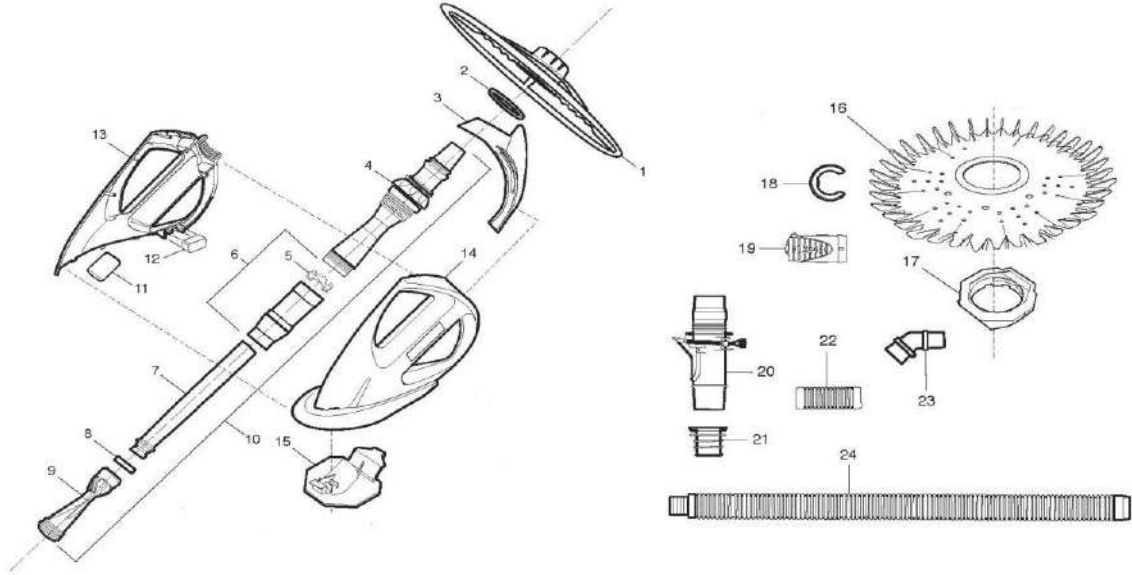

JANDY/ZODIAC - CLEANER PARTS - G3

Zodiac G3™
Part# W03000

ITEM PART NUMBER	KEY	PRINTED DESCRIPTION	RETAIL PRICE	QTY TO ORDER
PTS-W83278	1	G3 Wheel Deflector (Replaces W33411)	38.99	
PTS-W69545	2	Retaining Collar	32.99	
PTS-W69526	3	Bumper Fin	61.99	
PTS-W70326	4	Cassette Outer Extension Pipe Assembly (Replaces W69540)	110.99	
PTS-W74000	5	Compression Ring	7.99	
PTS-W70345	6	Assembly, G3 Cassette Chamber With Compression Ring	81.99	
PTS-W56525	7	Threaded Inner Extension Pipe	50.99	
PTS-W81600	8	Diaphragm Retaining Ring	4.99	
PTS-W69698	9	Long Life Diaphragm	61.99	
PTS-W70340	10	Cassette Assembly Complete	248.99	
PTS-W56124	11	G3 Float	21.99	
PTS-W69542	13	Zodiac G3 Main Body - Right	49.99	
PTS-W69541	14	Zodiac G3 Main Body - Left	64.99	
PTS-W70328	15	Foot Flange (Replaces W69732)	26.99	
PTS-W70329	16	Finned Disc (Replaces W46666)	113.99	
PTS-W70327	17	Foot Pad (Replaces W72880)	70.99	
PTS-W83247	18	Hose Weight	16.99	
PTS-W70335	19	Flow Gauge	58.99	
PTS-W60050	20	Flowkeeper Valve	72.99	
PTS-W70263	21	In-Ground Valve Cuff	24.99	
PTS-W33160	22	4 1/2" Connector - Aqua	11.99	
PTS-W70244	23	45° Elbow	14.99	
PTS-W83140	24	Inground Long Life Hose Kit - 12x1 Meter	229.99