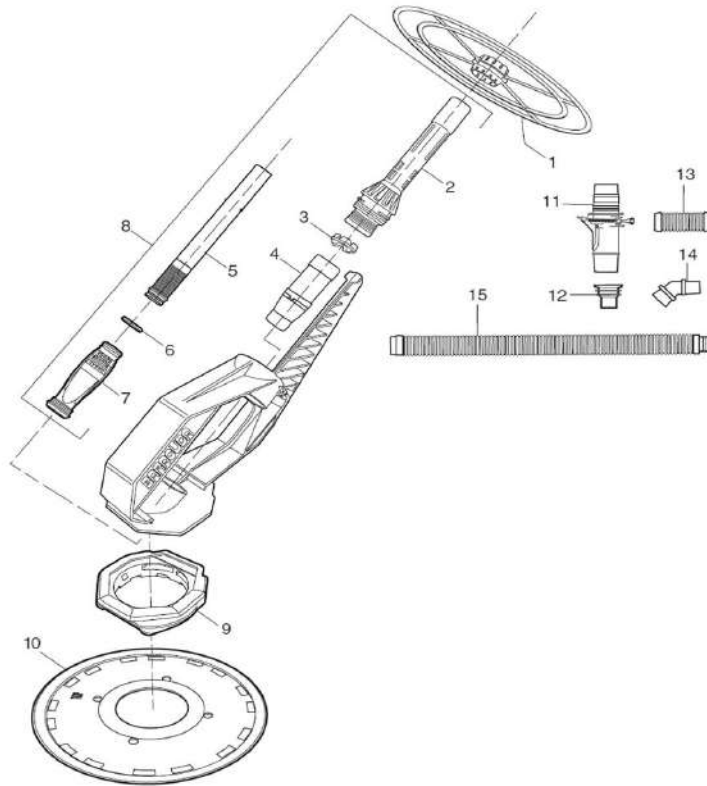

JANDY/ZODIAC - CLEANER PARTS - BARACUDA 1500

ITEM PART NUMBER	KEY	PRINTED DESCRIPTION	RETAIL PRICE	QTY TO ORDER
PTS-W46155	1	Ranger Wheel Deflector- 16" Turquoise	44.99	
PTS-W74000	3	Compression Ring	7.99	
PTS-W56525	5	Threaded Inner Extension Pipe	50.99	
PTS-W81600	6	Diaphragm Retaining Ring	4.99	
PTS-W81710	7	Aboveground Cassette Diaphragm	19.99	
PTS-W72865	9	Foot Pad, I/G, Dark Blue	64.99	
PTS-W60050	11	Flowkeeper Valve	72.99	
PTS-W70264	12	Aboveground Valve Cuff (Replaces W64700)	24.99	
PTS-W33205	13	4 1/2" Hose Connector - White	11.99	
PTS-W70244	14	45° Elbow	14.99	
PTS-W21205	15	Hose Kit - 11x1 Meter - White	161.99