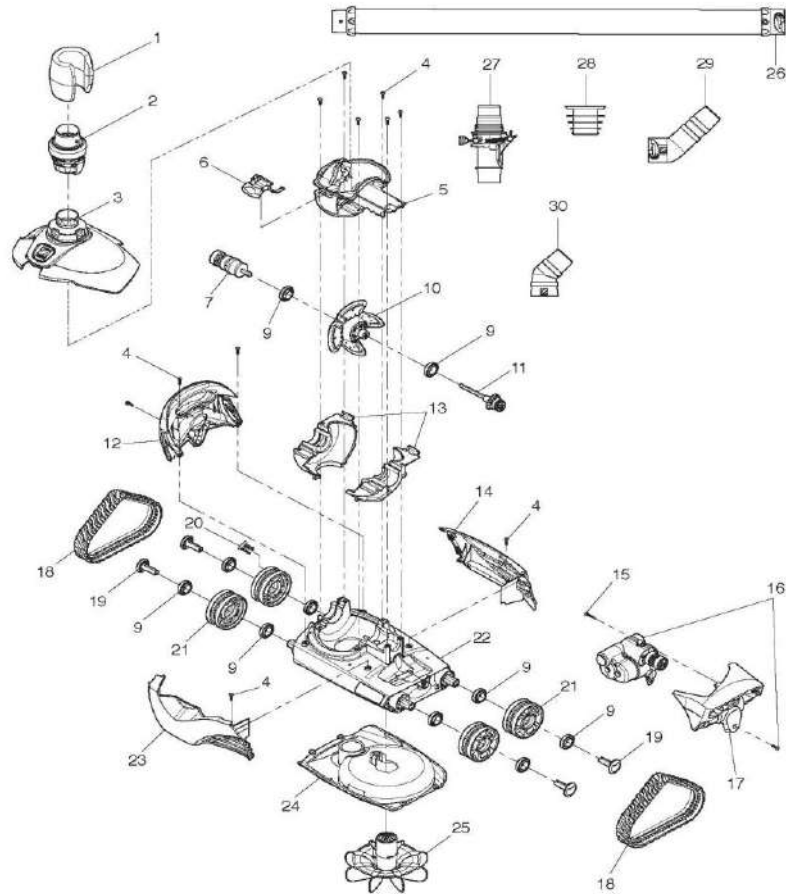

JANDY/ZODIAC - CLEANER PARTS - MX6

Zodiac MX6™
Part.# MX6

ITEM PART NUMBER	KEY	PRINTED DESCRIPTION	RETAIL PRICE	QTY TO ORDER
PTS-R0526800	1	R-Kit, Mx8 Hose Float	7.99	
PTS-FRV100	2	Zodiac MX Flow Regulator Valve	41.99	
PTS-R0566800	3	Zodiac Top Cover w/ Swivel Assy, MX6, Replacement Kit	34.99	
PTS-R0527100	4	R-Kit, Screw, M4x12mm, Phillips #2 Pan Head	1.99	
PTS-R0566900	5	Zodiac Middle Engine Housing w/Ramp and 2 Seals, MX6 Replacement Kit	19.99	
PTS-R0567000	6	Zodiac Cover Latch, MX6	2.99	
PTS-R0595101	7	Pulley Drive Assembly	14.99	
PTS-R0527000	9	R-Kit, Bearing (Wheel & Engine)	12.99	
PTS-R0524900	10	R-Kit, Mx8 Engine Assembly	40.99	
PTS-R0525100	11	R-Kit, Mx8 Drive Shaft Assembly	19.99	
PTS-R0567200	12	Zodiac Body Panel, Right (D), MX6	22.99	
PTS-R0525800	13	R-Kit, Mx8 Lower Engine Housing	17.99	
PTS-R0567300	14	Zodiac Body Panel, Rear (B) , MX6	14.99	
PTS-R0527200	15	R-Kit, Screw, Thread Forming, #6-18 7/8 In Type A, Phillips #2 Pan Head	1.99	
PTS-R0524700	16	R-Kit, Mx8 Direction Control Device - Side A	36.99