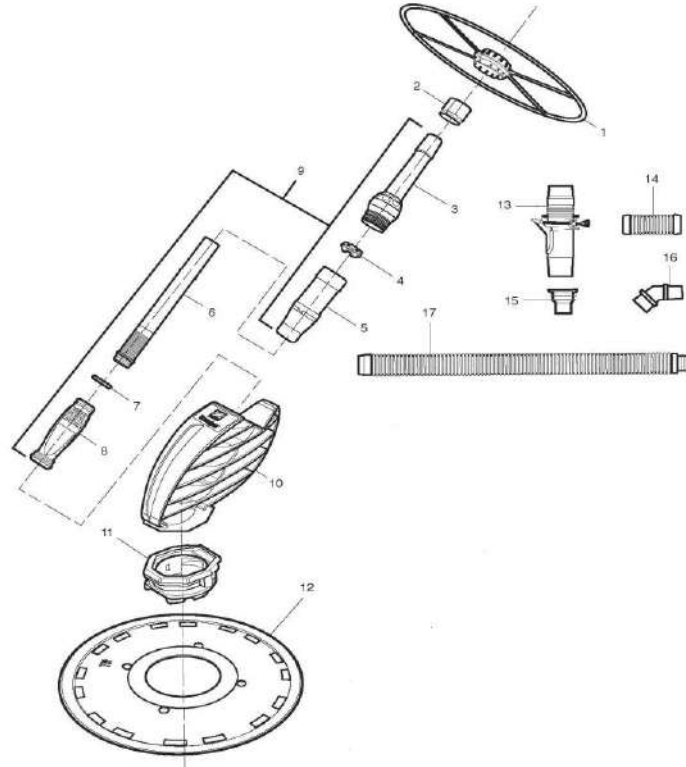

JANDY/ZODIAC - CLEANER PARTS - RANGER

Zodiac Ranger®
Part# WD1697

ITEM PART NUMBER	KEY	PRINTED DESCRIPTION	RETAIL PRICE	QTY TO ORDER
PTS-W46155	1	Ranger Wheel Deflector- 16" Turquoise	44.99	
PTS-W74000	4	Compression Ring	7.99	
PTS-W81741	5	Ranger Diaphragm Chamber	70.99	
PTS-W56525	6	Threaded Inner Extension Pipe	50.99	
PTS-W81600	7	Diaphragm Retaining Ring	4.99	
PTS-W81710	8	Aboveground Cassette Diaphragm	19.99	
PTS-W72855	11	Ranger Foot Pad	70.99	
PTS-W70485	12	Slotted Disc, Purple	110.99	
PTS-W60050	13	Flowkeeper Valve	72.99	
PTS-W33205	14	4 1/2" Hose Connector - White	11.99	
PTS-W70264	15	Aboveground Valve Cuff (Replaces W64700)	24.99	
PTS-W70244	16	45° Elbow	14.99	
PTS-W38205	17	Zodiac Hose Section, 1 Meter, White	20.99	