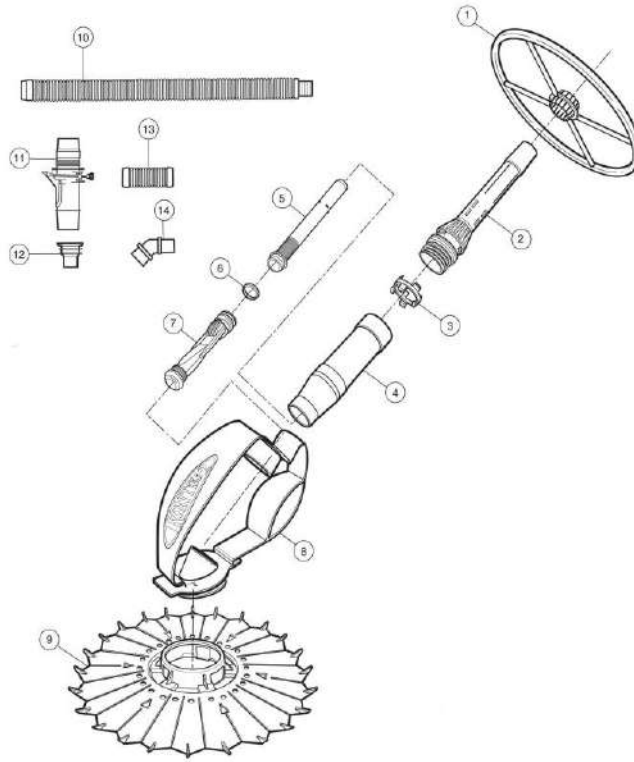

JANDY/ZODIAC - CLEANER PARTS - KONTIKI 2

ITEM PART NUMBER	KEY	PRINTED DESCRIPTION	RETAIL PRICE	QTY TO ORDER
PTS-W46055	1	Wheel Deflector, 12" Turquoise(Ranger)	38.99	
PTS-W74000	3	Compression Ring	7.99	
PTS-W56525	5	Threaded Inner Extension Pipe	50.99	
PTS-W81600	6	Diaphragm Retaining Ring	4.99	
PTS-W81710	7	Aboveground Cassette Diaphragm	19.99	
PTS-W21205	10	Hose Kit - 11x1 Meter - White	161.99	
PTS-W60050	11	Flowkeeper Valve	72.99	
PTS-W70264	12	Aboveground Valve Cuff (Replaces W64700)	24.99	
PTS-W33205	13	4 1/2" Hose Connector - White	11.99	
PTS-W70244	14	45° Elbow	14.99