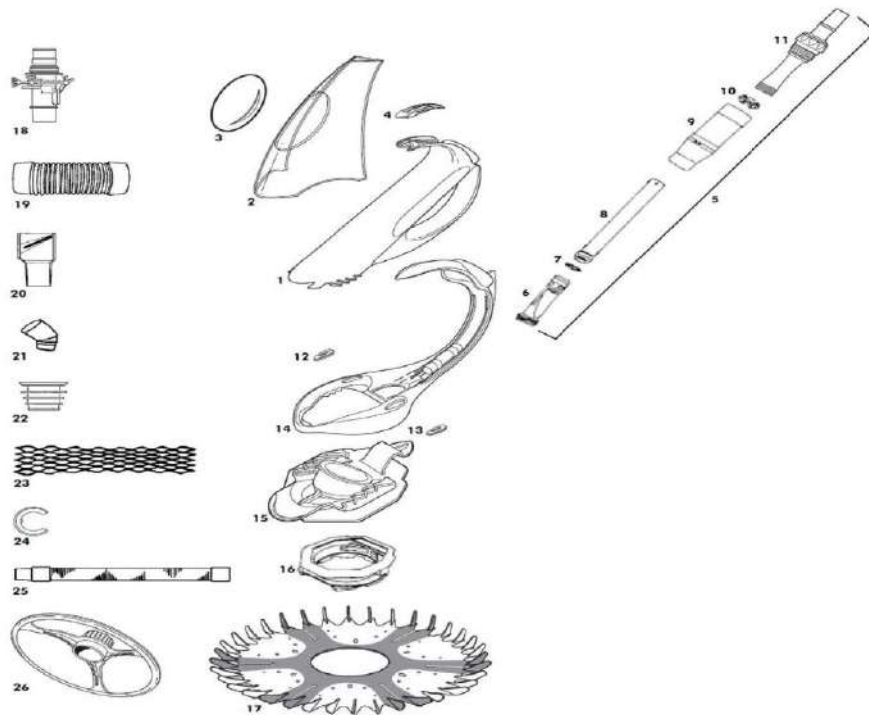

JANDY/ZODIAC - CLEANER PARTS - G4

ITEM PART NUMBER	KEY	PRINTED DESCRIPTION	RETAIL PRICE	QTY TO ORDER
PTS-W83268	3	Buoy	7.99	
PTS-W81710	6	Aboveground Cassette Diaphragm	19.99	
PTS-W81600	7	Diaphragm Retaining Ring	4.99	
PTS-W56525	8	Threaded Inner Extension Pipe	50.99	
PTS-W69563	9	Assembly, G4 Cassette Chamber W/Compression Ring	35.99	
PTS-W74000	10	Compression Ring	7.99	
PTS-W83265	12	Fender-Left	11.99	
PTS-W83266	13	Fender-Right	11.99	
PTS-W70327	16	Foot Pad (Replaces W72880)	70.99	
PTS-W83277	17	Dual Durometer Disc	133.99	
PTS-W60050	18	Flowkeeper Valve	72.99	
PTS-W33160	19	4 1/2" Connector - Aqua	11.99	
PTS-W70335	20	Flow Gauge	58.99	
PTS-W70244	21	45° Elbow	14.99	
PTS-W70263	22	In-Ground Valve Cuff	24.99	
PTS-W83247	24	Hose Weight	16.99