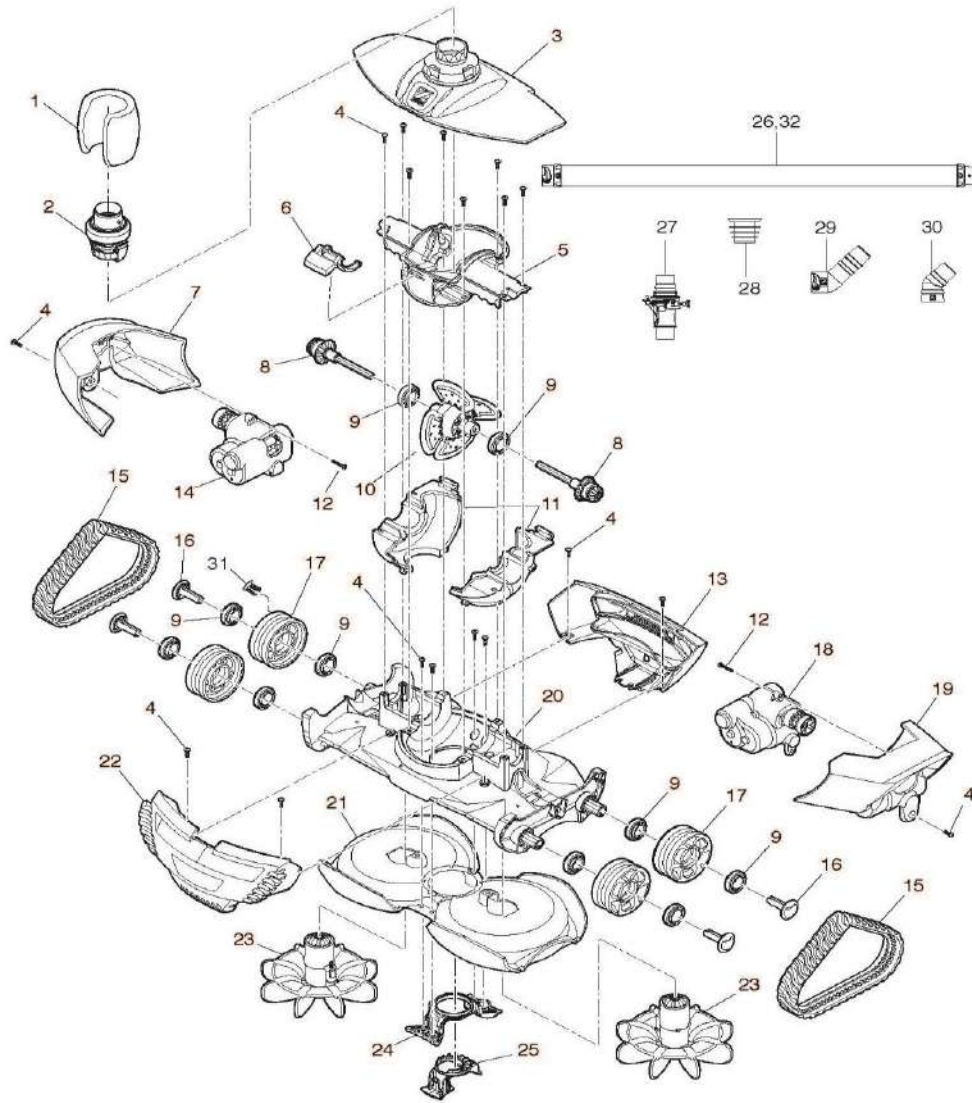

JANDY/ZODIAC - CLEANER PARTS - RANGER

Zodiac Ranger®
Part# WD1697

ITEM PART NUMBER	KEY	PRINTED DESCRIPTION	RETAIL PRICE	QTY TO ORDER
PTS-W46155	1	Ranger Wheel Deflector- 16" Turquoise	44.99	
PTS-W74000	4	Compression Ring	7.99	
PTS-W81741	5	Ranger Diaphragm Chamber	70.99	
PTS-W56525	6	Threaded Inner Extension Pipe	50.99	
PTS-W81600	7	Diaphragm Retaining Ring	4.99	
PTS-W81710	8	Aboveground Cassette Diaphragm	19.99	
PTS-W72855	11	Ranger Foot Pad	70.99	
PTS-W70485	12	Slotted Disc, Purple	110.99	
PTS-W60050	13	Flowkeeper Valve	72.99	
PTS-W33205	14	4 1/2" Hose Connector - White	11.99	
PTS-W70264	15	Aboveground Valve Cuff (Replaces W64700)	24.99	
PTS-W70244	16	45° Elbow	14.99	
PTS-W38205	17	Zodiac Hose Section, 1 Meter, White	20.99	

JANDY/ZODIAC - CLEANER PARTS - MX8

Zodiac MX8™
Part# MX8

ITEM PART NUMBER	KEY	PRINTED DESCRIPTION	RETAIL PRICE	QTY TO ORDER
PTS-R0526800	1	R-Kit, Mx8 Hose Float	7.99	
PTS-FRV100	2	Zodiac MX Flow Regulator Valve	41.99	
PTS-R0525400	3	R-Kit, Mx8 Top Cover W/Swivel Assembly	36.99	
PTS-R0527100	4	R-Kit, Screw, M4x12mm, Phillips #2 Pan Head	1.99	
PTS-R0545700	5	Zodiac MX8 Middle Engine Housing With 2 Seals, R2	22.99	
PTS-R0526300	6	R-Kit, Mx8 Cover Latch	3.99	
PTS-R0526600	7	R-Kit, Mx8 Body Panel - Right (B)	22.99	
PTS-R0525100	8	R-Kit, Mx8 Drive Shaft Assembly	19.99	
PTS-R0527000	9	R-Kit, Bearing (Wheel & Engine)	12.99	
PTS-R0524900	10	R-Kit, Mx8 Engine Assembly	40.99	