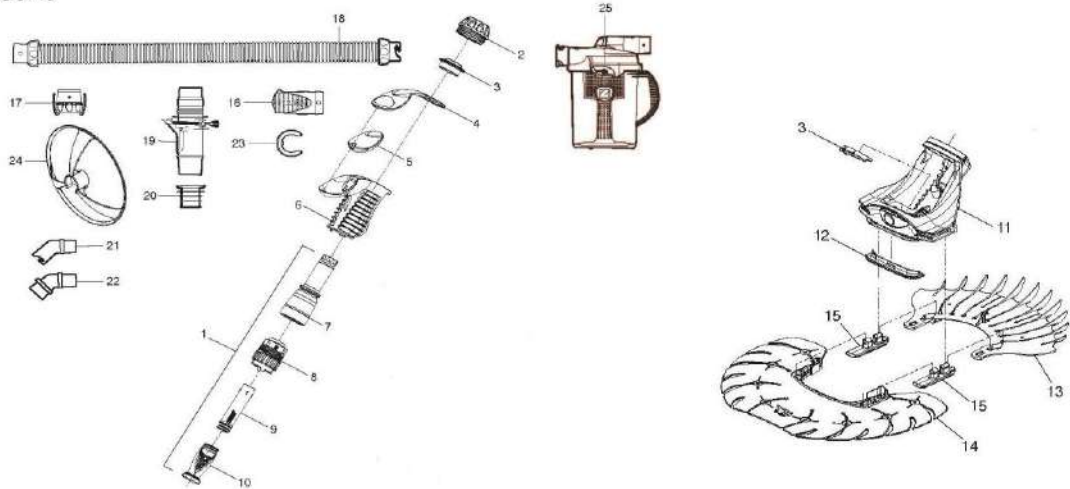

JANDY/ZODIAC - CLEANER PARTS - ZODIAC T5 DUO

Zodiac T5 Duo®
Part# T5

ITEM PART NUMBER	KEY	PRINTED DESCRIPTION	RETAIL PRICE	QTY TO ORDER
PTS-R0541000	1	Zodiac Engine Assembly	119.99	
PTS-R0563000	2	Zodiac R-Kit, T5 Handnut	8.99	
PTS-R0509200	3	Zodiac R-Kit T5 Thrust Washers Set of 2	8.99	
PTS-R0563100	4	Zodiac R-Kit, T5 Main Body Cap	7.99	
PTS-R0509000	5	Zodiac R-Kit, T5 Float	6.99	
PTS-R0563200	6	Zodiac R-Kit T5 Main Body Cover	36.99	
PTS-R0542100	7	Zodiac R-Kit Outer Ext Pipe	30.99	
PTS-R0542000	8	Zodiac Cup Assembly	29.99	
PTS-R0542200	9	Zodiac Engine Inner Extension Pipe	3.99	
PTS-X73010	10	Duralife Diaphragm	27.99	
PTS-R0563300	11	Zodiac R-Kit, T5 Body Assembly With Bumper	151.99	
PTS-R0563400	12	Zodiac Skid Plate, Silver , T5	6.99	
PTS-R0563500	13	Zodiac R-Kit, T5 Front Disc , 2/PK	29.99	
PTS-R0563600	14	Zodiac R-Kit, T5 Rear Disc , 2/PK	35.99	
PTS-R0563700	15	Zodiac R-Kit, T5 Foot Pads , 2/PK	23.99	
PTS-R0527500	16	Zodiac Flow Gauge Replacement Kit	57.99	
PTS-R0526900	17	R-Kit, Quick Connector (Blue)	5.99	
PTS-R0527800	18	R-Kit, Twist Lock Hose- 1 Meter, Blue/Gray (12 Pack)	253.99	
PTS-R0527700	18	R-Kit Twist Lock Hose-1 Meter, Blue/Gray	24.99	
PTS-R0527400	19	Zodiac Flowkeeper Valve Replacement Kit	103.99	
PTS-R0527600	20	Zodiac In-Ground Valve Cuff Replacement Kit	24.99	
PTS-R0532400	21	R-Kit, Twist-Lock 45 Degree Elbow, Extended	9.99	
PTS-R0532500	22	Zodiac 45 Degree Elbow Replacement Kit	14.99	
PTS-R0542600	23	Zodiac Blue Universal Hose Weight	7.99	
PTS-R0541900	24	Zodiac Wheel Deflector, Hose Mounted, Blue	27.99	
ACC-CLC500	25	Zodiac Cyclonic Leaf Catcher	99.99	