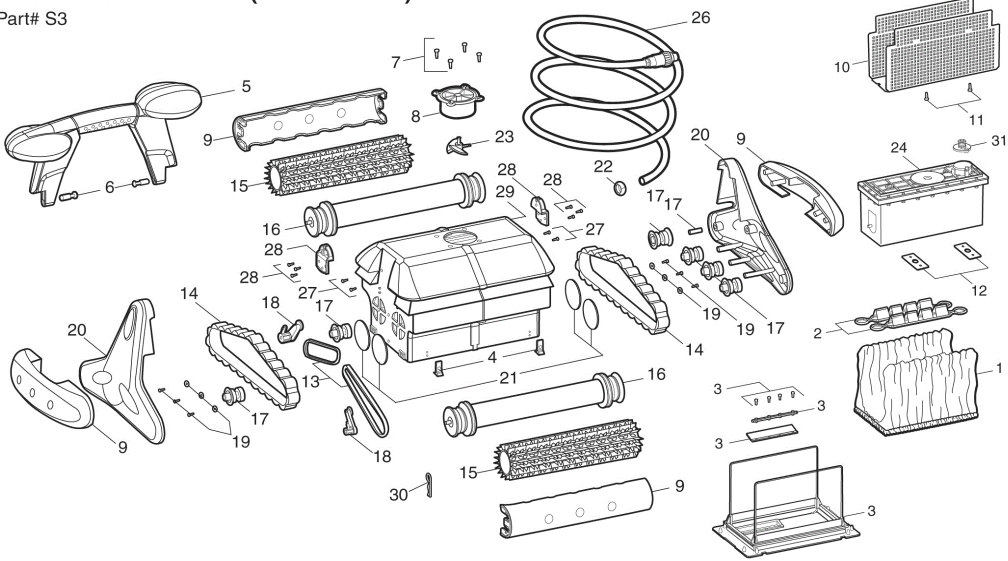

JANDY/ZODIAC - CLEANER PARTS - BARACUDA S3 (DISCONTINUED)

Baracuda S3 Robotic (Discontinued)

Part# S3

ITEM PART NUMBER	KEY	PRINTED DESCRIPTION	RETAIL PRICE	QTY TO ORDER
PTS-R05035	1	S3 Filter Bag	67.99	
PTS-R05058	23	Propeller, White 64mm	23.99	
PTS-R05061	26	Cable (60 Ft) With Connector	325.99