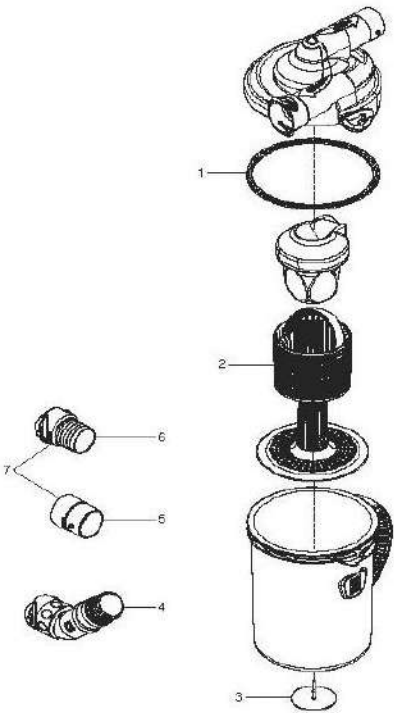

JANDY/ZODIAC - CLEANER PARTS - CYCLONIC LEAF CATCHER

Zodiac Cyclonic Leaf Catcher
Part#: CLC 500

ITEM PART NUMBER	KEY	PRINTED DESCRIPTION	RETAIL PRICE	QTY TO ORDER
PTS-R0623300	1	Zodiac Leaf Catcher O-ring	11.99	
PTS-R0691700	2	Leaf Catcher Strainer Basket	27.99	
PTS-R0623400	3	Zodiac Leaf Catcher Relief Valve	4.99	
PTS-R0595300	4	Polaris Adjustable Elbow, Replacement Kit	10.99	
PTS-R0842700	5	Zodiac Twist-Lock Cuff Adapter - Female	11.99	
PTS-R0842600	6	Zodiac Twist-Lock Cuff Adapter - Male	11.99	
PTS-R0842800	7	Zodiac Twist-Lock Cuff Adapter Kit	22.99