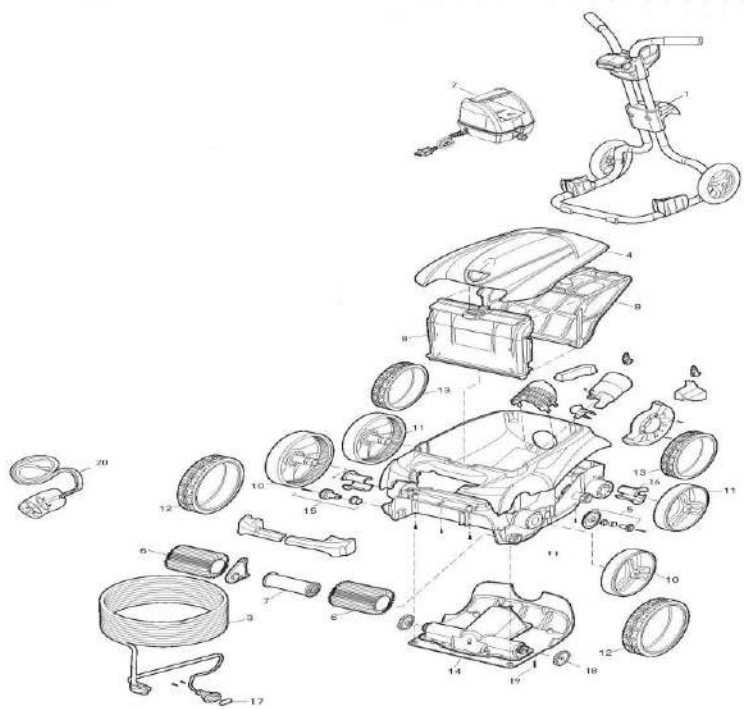

JANDY/ZODIAC - CLEANER PARTS - VORTEX 4

ITEM PART NUMBER	KEY	PRINTED DESCRIPTION	RETAIL PRICE	QTY TO ORDER
PTS-R0544300	N/S	Control Unit, V4	788.99	
PTS-R0528700	3	Cable (Floating)	336.99	
PTS-R0544400	4	Top Housing, V4	111.99	
PTS-R0517200	5	Transmission Gear/Bushing	32.99	
PTS-R0528900	6	Brush Set (Set Of 2)	34.99	
PTS-R0517400	7	Roller Kit (Set Of 2)	42.99	
PTS-R0517700	8	Filter Canister Support	48.99	
PTS-R0517800	9	Fine Filter Canister	72.99	
PTS-R0535900	9	General Purpose Filter Canister	74.99	
PTS-R0535800	9	Ultra Fine Filter Canister	81.99	
PTS-R0529000	10	Front Wheel	68.99	
PTS-R0529100	11	Rear Wheel	50.99	
PTS-R0529300	12	Large Tire, Black	39.99	
PTS-R0529400	13	Rear Tire	36.99	
PTS-R0637900	14	Motor Block, Type B	593.99	
PTS-R0517200	15	Transmission Gear/Bushing	32.99	
PTS-R0518500	16	Wheel Bushing (1 Set For 1 Wheel)	9.99	
PTS-R0544100	17	O-Ring 21 X 2mm Kit For Robotic Cleaners	0.99	
PTS-R0518800	18	Drive Gear Kit	11.99	
PTS-R0567800	19	Polaris Motor Block Pin Shaft , P9400/P94 , 5/PK	8.99	
PTS-R0529601	20	Zodiac Remote Control Kit (V4)	133.99	