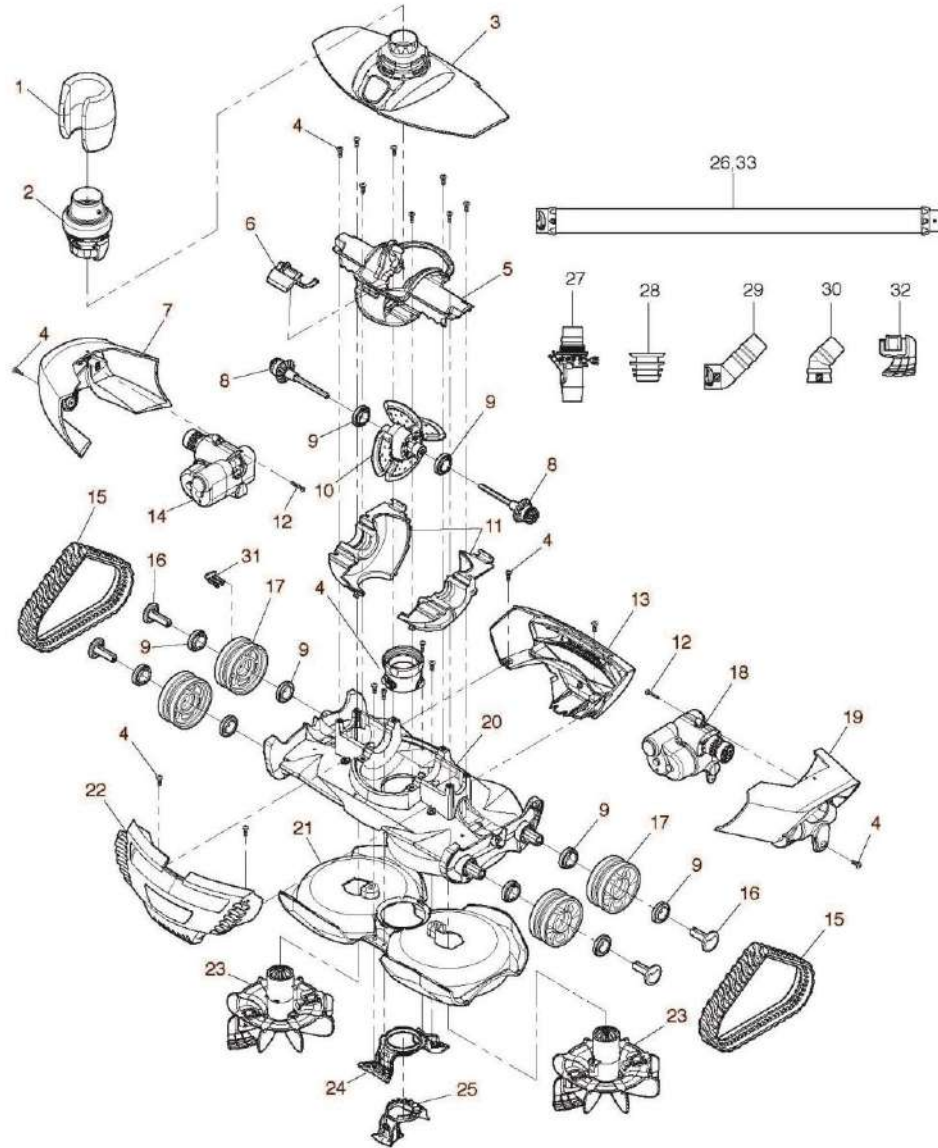

JANDY/ZODIAC - CLEANER PARTS - MX8 ELITE

Zodiac MX8™ Elite
Part# MX8EL

ITEM PART NUMBER	KEY	PRINTED DESCRIPTION	RETAIL PRICE	QTY TO ORDER
PTS-R0526800	1	R-Kit, Mx8 Hose Float	7.99	
PTS-FRV100	2	Zodiac MX Flow Regulator Valve	41.99	
PTS-R0525400	3	R-Kit, Mx8 Top Cover W/Swivel Assembly	36.99	
PTS-R0527100	4	R-Kit, Screw, M4x12mm, Phillips #2 Pan Head	1.99	
PTS-R0545700	5	Zodiac MX8 Middle Engine Housing With 2 Seals, R2	22.99	
PTS-R0526300	6	R-Kit, Mx8 Cover Latch	3.99	
PTS-R0526600	7	R-Kit, Mx8 Body Panel - Right (B)	22.99	
PTS-R0525100	8	R-Kit, Mx8 Drive Shaft Assembly	19.99