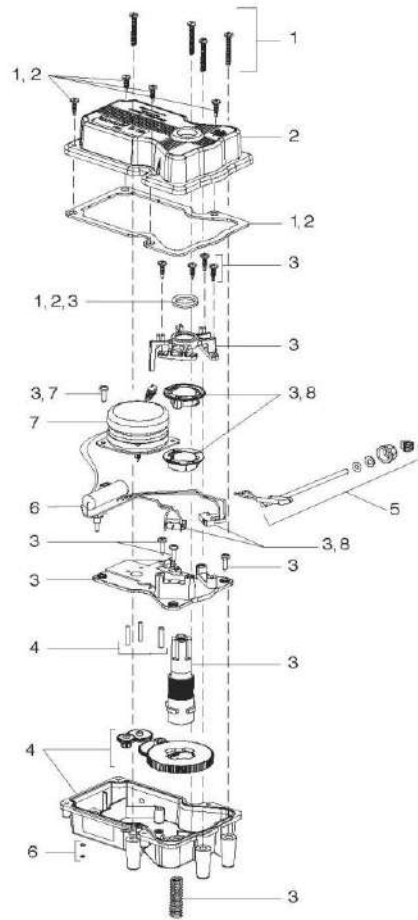

JANDY/ZODIAC- CONTROL PARTS - AQUALINK

ITEM PART NUMBER	KEY	PRINTED DESCRIPTION	RETAIL PRICE	QTY TO ORDER
PTS-R0686300	1	PDA J BOX ASSY WITH 18 CHANNEL RF, R KIT	664.99	
PTS-R0687300	3	PDA/AQUA PALM WITH 18 CHANNEL RF, HAND HELD, R KIT	645.99	
PTS-R0443400	4	Battery Door, PDA Handheld Replacement Kit	14.99	
PTS-R0578200	4	Battery Door, Blue, PDA HandHeld Replacement Kit	15.99	

JANDY/ZODIAC - CONTROL PARTS - JVA EXPLODED VIEW AND REPLACEMENT KITS (4424 STYLE)

ITEM PART NUMBER	KEY	PRINTED DESCRIPTION	RETAIL PRICE	QTY TO ORDER
PTS-R0409600	1	JVA Gasket & Screw Kit, 2444 Model	13.99	
PTS-R0408700	3	Center Plate Kit, 2444 Model	34.99	
PTS-R0411600	4	Gear Kit, 2444 Model	22.99	
PTS-R0411800	5	JVA Power Cord Kit, 20', 2444 Model	63.99	
PTS-R0411900	5	JVA Power Cord Kit, 75', 2444 Model	147.99	
PTS-R0441700	6	PCB w/Toggle Switch Kit, 2444 Model	55.99	
PTS-R0408500	7	Motor Kit 24VAC, 2444 Model	330.99	
PTS-R0408600	8	Cam and Microswitch Kit, 2444 Model	44.99	

JANDY/ZODIAC - CONTROL PARTS - POWER CENTRE-SUB-PANEL ENCLOSURE W/BASE BREAKER MOUNT PLATE 6614LD

**Power Centre – Sub-Panel Enclosure
w/ Base Breaker Mount Plate**

(After October 1, 2009)

Part# 6614-LD

ITEM PART NUMBER	KEY	PRINTED DESCRIPTION	RETAIL PRICE	QTY TO ORDER
PAC-6614LD	1	Power Center, Sub-Panel 24VAC, Aqualink RS	974.99	
PTS-R0561800	3	Door, Sub Panel 6614-LD/6614AP 08/09 Models Or Later Replacement Kit	267.99	
PTS-R0562000	5	Faceplate, Dead Panel Sub Panel, Replacement Kit. 09/09 Models Or Later	179.99	
PTS-6918	9	Screw Kit, Bezel/Relay Mount AquaLink RS	34.99	
PTS-R0658100	10	3HP Relay with Harness	126.99	
PTS-6967	N/S	Transformer, 240 VAC, 50/60 Hz Export	200.99	
PTS-R0466400	11	Transformer, 120 VAC/24VAC 60 Hz Power Center R*Kit	211.99	