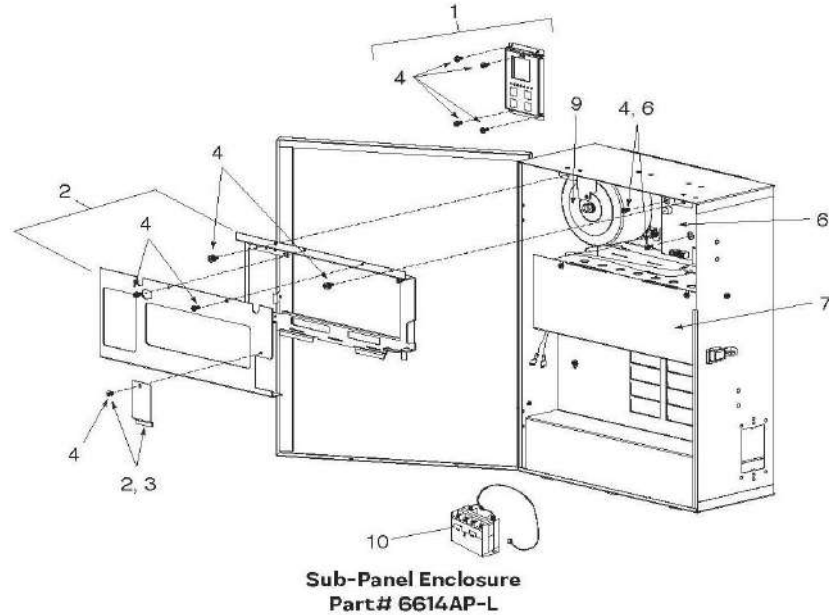

JANDY/ZODIAC - CONTROL PARTS - PURELINK POWER CENTER (SMALL FRONT STYLE AFTER 9/09) 6614APL

PureLink™ Power Centres (Small Front Style after 9/09)

Part# 6614AP-L

ITEM PART NUMBER	KEY	PRINTED DESCRIPTION	RETAIL PRICE	QTY TO ORDER
PTS-R0467400	1	User Interface, Next Gen. Assy Purelink, Replacement Kit.	590.99	
PTS-R0467800	4	Hardware, Purelink Front User Interface Style	52.99	
PTS-R0447500	5	DC Harness Extension Purelink, Replacement Kit	47.99	
PTS-R0467600	6	Power Interface, Next Gen Aquapure/PureLink Large Backboard	199.99	
PTS-R0562000	7	Faceplate, Dead Panel Sub Panel, Replacement Kit. 09/09 Models Or Later	179.99	
PTS-R0466400	9	Transformer, 120 VAC/24VAC 60 Hz Power Center R*Kit	211.99	
PTS-R0481400	9	Transformer, 115/230V, 6A, 301/601 (Old Part # T1005)	500.99	
PTS-6967	9	Transformer, 240 VAC, 50/60 Hz Export	200.99	

JANDY/ZODIAC - CONTROL PARTS - POWER CENTRE-SUB-PANEL ENCLOSURE W/BASE BREAKER MOUNT PLATE 6614LD

**Power Centre – Sub-Panel Enclosure
w/ Base Breaker Mount Plate**

(After October 1, 2009)

Part# 6614-LD

ITEM PART NUMBER	KEY	PRINTED DESCRIPTION	RETAIL PRICE	QTY TO ORDER
PAC-6614LD	1	Power Center, Sub-Panel 24VAC, Aqualink RS	974.99	
PTS-R0561800	3	Door, Sub Panel 6614-LD/6614AP 08/09 Models Or Later Replacement Kit	267.99	
PTS-R0562000	5	Faceplate, Dead Panel Sub Panel, Replacement Kit. 09/09 Models Or Later	179.99	
PTS-6918	9	Screw Kit, Bezel/Relay Mount AquaLink RS	34.99	
PTS-R0658100	10	3HP Relay with Harness	126.99	
PTS-6967	N/S	Transformer, 240 VAC, 50/60 Hz Export	200.99	
PTS-R0466400	11	Transformer, 120 VAC/24VAC 60 Hz Power Center R*Kit	211.99	