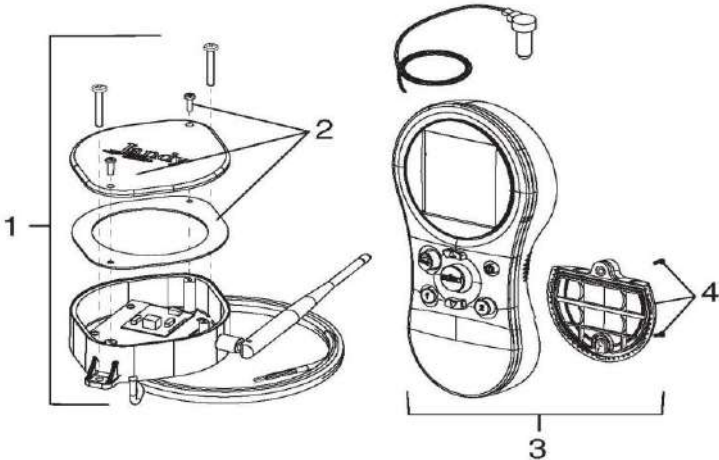

JANDY/ZODIAC - CONTROL PARTS - PURELINK POWER CENTER (SMALL FRONT STYLE AFTER 9/09) 6614APL

PureLink™ Power Centres (Small Front Style after 9/09)

Part# 6614AP-L

ITEM PART NUMBER	KEY	PRINTED DESCRIPTION	RETAIL PRICE	QTY TO ORDER
PTS-R0467400	1	User Interface, Next Gen. Assy Purelink, Replacement Kit.	590.99	
PTS-R0467800	4	Hardware, Purelink Front User Interface Style	52.99	
PTS-R0447500	5	DC Harness Extension Purelink, Replacement Kit	47.99	
PTS-R0467600	6	Power Interface, Next Gen Aquapure/PureLink Large Backboard	199.99	
PTS-R0562000	7	Faceplate, Dead Panel Sub Panel, Replacement Kit. 09/09 Models Or Later	179.99	
PTS-R0466400	9	Transformer, 120 VAC/24VAC 60 Hz Power Center R*Kit	211.99	
PTS-R0481400	9	Transformer, 115/230V, 6A, 301/601 (Old Part # T1005)	500.99	
PTS-6967	9	Transformer, 240 VAC, 50/60 Hz Export	200.99	

JANDY/ZODIAC- CONTROL PARTS - AQUALINK

ITEM PART NUMBER	KEY	PRINTED DESCRIPTION	RETAIL PRICE	QTY TO ORDER
PTS-R0686300	1	PDA J BOX ASSY WITH 18 CHANNEL RF, R KIT	664.99	
PTS-R0687300	3	PDA/AQUA PALM WITH 18 CHANNEL RF, HAND HELD, R KIT	645.99	
PTS-R0443400	4	Battery Door, PDA Handheld Replacement Kit	14.99	
PTS-R0578200	4	Battery Door, Blue, PDA HandHeld Replacement Kit	15.99	

JANDY/ZODIAC - CONTROL PARTS - JVA EXPLODED VIEW AND REPLACEMENT KITS (4424 STYLE)

ITEM PART NUMBER	KEY	PRINTED DESCRIPTION	RETAIL PRICE	QTY TO ORDER
PTS-R0409600	1	JVA Gasket & Screw Kit, 2444 Model	13.99	
PTS-R0408700	3	Center Plate Kit, 2444 Model	34.99	
PTS-R0411600	4	Gear Kit, 2444 Model	22.99	
PTS-R0411800	5	JVA Power Cord Kit, 20', 2444 Model	63.99	
PTS-R0411900	5	JVA Power Cord Kit, 75', 2444 Model	147.99	
PTS-R0441700	6	PCB w/Toggle Switch Kit, 2444 Model	55.99	
PTS-R0408500	7	Motor Kit 24VAC, 2444 Model	330.99	
PTS-R0408600	8	Cam and Microswitch Kit, 2444 Model	44.99	