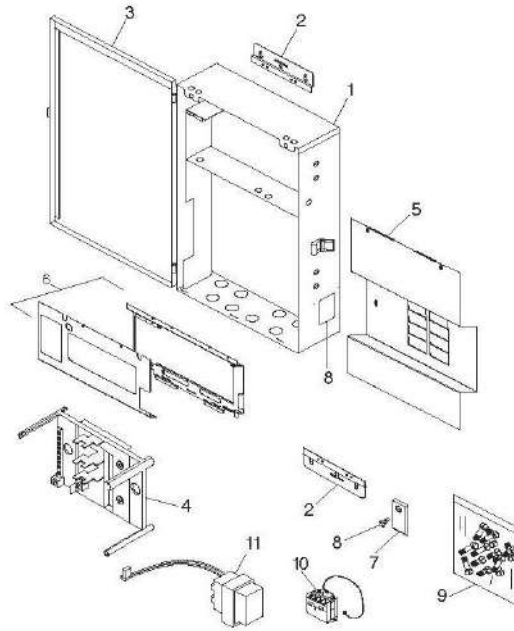

JANDY/ZODIAC - CONTROL PARTS - JVA EXPLODED VIEW AND REPLACEMENT KITS (4424 STYLE)

ITEM PART NUMBER	KEY	PRINTED DESCRIPTION	RETAIL PRICE	QTY TO ORDER
PTS-R0409600	1	JVA Gasket & Screw Kit, 2444 Model	13.99	
PTS-R0408700	3	Center Plate Kit, 2444 Model	34.99	
PTS-R0411600	4	Gear Kit, 2444 Model	22.99	
PTS-R0411800	5	JVA Power Cord Kit, 20', 2444 Model	63.99	
PTS-R0411900	5	JVA Power Cord Kit, 75', 2444 Model	147.99	
PTS-R0441700	6	PCB w/Toggle Switch Kit, 2444 Model	55.99	
PTS-R0408500	7	Motor Kit 24VAC, 2444 Model	330.99	
PTS-R0408600	8	Cam and Microswitch Kit, 2444 Model	44.99	

JANDY/ZODIAC - CONTROL PARTS - POWER CENTRE-SUB-PANEL ENCLOSURE W/BASE BREAKER MOUNT PLATE 6614LD

**Power Centre – Sub-Panel Enclosure
w/ Base Breaker Mount Plate**

(After October 1, 2009)

Part# 6614-LD

ITEM PART NUMBER	KEY	PRINTED DESCRIPTION	RETAIL PRICE	QTY TO ORDER
PAC-6614LD	1	Power Center, Sub-Panel 24VAC, Aqualink RS	974.99	
PTS-R0561800	3	Door, Sub Panel 6614-LD/6614AP 08/09 Models Or Later Replacement Kit	267.99	
PTS-R0562000	5	Faceplate, Dead Panel Sub Panel, Replacement Kit. 09/09 Models Or Later	179.99	
PTS-6918	9	Screw Kit, Bezel/Relay Mount AquaLink RS	34.99	
PTS-R0658100	10	3HP Relay with Harness	126.99	
PTS-6967	N/S	Transformer, 240 VAC, 50/60 Hz Export	200.99	
PTS-R0466400	11	Transformer, 120 VAC/24VAC 60 Hz Power Center R*Kit	211.99	