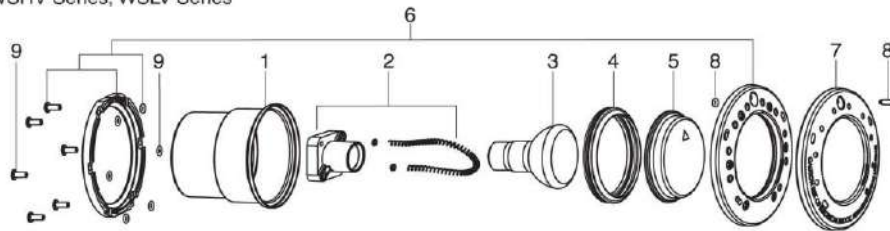

JANDY/ZODIAC - LIGHTING PARTS - WHITE LARGE (POOL) WPHV SERIES, WPLV SERIES

White Large (Pool) Incandescent Light

Part# WPHV Series, WPLV Series

ITEM PART NUMBER	KEY	PRINTED DESCRIPTION	RETAIL PRICE	QTY TO ORDER
PTS-R0450501	3	Flood Lamp, 100W, 12V, Large AndSmall White Light	75.99	
PTS-R0450502	3	Flood Lamp, 300W, 120V, Large White Light	77.99	
PTS-R0450503	3	Flood Lamp, 300W, 12V, Large White Light	84.99	
PTS-R0450504	3	Flood Lamp, 500W, 120V, Large White Light	110.99	
PTS-R0450601	5	Glass Lens, Large White Light Replacement Kit	77.99	
PTS-R0450701	6	Clamp Assembly, Large White Light	44.99	
PTS-R0450801	7	Face Ring, Stainless Steel, Large White Light	115.99	
PTS-R0451001	9	Clamp Screw Kit, With O-Rings, Large, for Use With White	18.99	

JANDY/ZODIAC - LIGHTING PARTS - WHITE SMALL (SPA) WSHV SERIES, WSLV SERIES

Zodiac® White Small (Spa) Incandescent Light

Part# WSHV Series, WSLV Series

ITEM PART NUMBER	KEY	PRINTED DESCRIPTION	RETAIL PRICE	QTY TO ORDER
PTS-R0450501	3	Flood Lamp, 100W, 12V, Large AndSmall White Light	75.99	
PTS-R0450505	3	Flood Lamp, 100W, 120V, Small White Light	75.99	