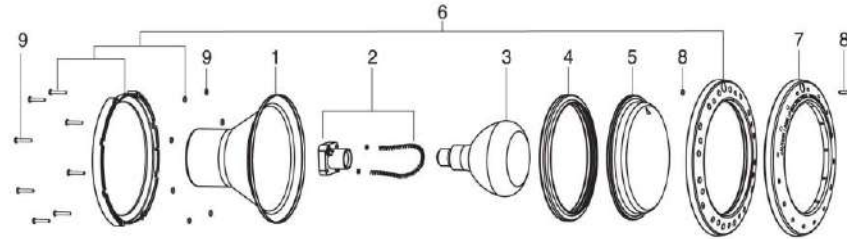

JANDY/ZODIAC - LIGHTING PARTS - WHITE LARGE (POOL) WPHV SERIES, WPLV SERIES

White Large (Pool) Incandescent Light

Part# WPHV Series, WPLV Series

ITEM PART NUMBER	KEY	PRINTED DESCRIPTION	RETAIL PRICE	QTY TO ORDER
PTS-R0450501	3	Flood Lamp, 100W, 12V, Large AndSmall White Light	75.99	
PTS-R0450502	3	Flood Lamp, 300W, 120V, Large White Light	77.99	
PTS-R0450503	3	Flood Lamp, 300W, 12V, Large White Light	84.99	
PTS-R0450504	3	Flood Lamp, 500W, 120V, Large White Light	110.99	
PTS-R0450601	5	Glass Lens, Large White Light Replacement Kit	77.99	
PTS-R0450701	6	Clamp Assembly, Large White Light	44.99	
PTS-R0450801	7	Face Ring, Stainless Steel, Large White Light	115.99	
PTS-R0451001	9	Clamp Screw Kit, With O-Rings, Large, for Use With White	18.99	

JANDY/ZODIAC - LIGHTING PARTS - WHITE SMALL (SPA) WSHV SERIES, WSLV SERIES

Zodiac® White Small (Spa) Incandescent Light

Part# WSHV Series, WSLV Series

ITEM PART NUMBER	KEY	PRINTED DESCRIPTION	RETAIL PRICE	QTY TO ORDER
PTS-R0450501	3	Flood Lamp, 100W, 12V, Large AndSmall White Light	75.99	
PTS-R0450505	3	Flood Lamp, 100W, 120V, Small White Light	75.99	