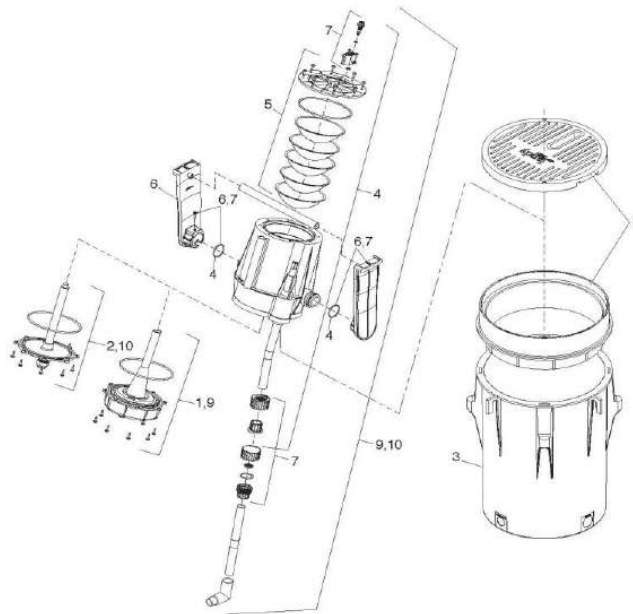

JANDY/ZODIAC - WATER DESIGN PARTS - DECK JETS

ITEM PART NUMBER	KEY	PRINTED DESCRIPTION	RETAIL PRICE	QTY TO ORDER
PTS-R0560400		Nozzle Replnt Set Of 4	158.99	
PTS-R0561200		Coverplate, Deck Jet Set Of 4	84.99	

JANDY/ZODIAC - WATER DESIGN PARTS - LAMINAR JET

Laminar Jet Parts Diagram

ITEM PART NUMBER	KEY	PRINTED DESCRIPTION	RETAIL PRICE	QTY TO ORDER
PTS-R0488800	1	Led Light 16GA. Engine Assy Laminar Jet Replacement Kit.	1226.99	
PTS-R0488900	2	Fiber Optic Assembly, Laminar Jet Replacement Kit	337.99	
PTS-R0489100	3	Canister, Laminar Jet Replacement Kit.	308.99	
PTS-R0489200	4	Jet Assembly, Laminar Jet , No Light Module	302.99	
PTS-R0489300	5	Cover And Screens (5) Laminar Jet, Replacement Kit.	99.99	
PTS-R0489500	6	Mtg Bracket and Hardware, Laminar Jet, Replacement Kit.	53.99	
PTS-R0490000	7	All Hardware, Scratcher, Finger Screen	89.99	
PTS-JLPBBL	8	Laminar Jet lid and collar, pebble	130.99	
PTS-JLPWTR	8	Laminar Jet lid and collar, pewter	130.99	
PTS-R0499900	9	Laminar Jet With Led Retrofit, Replacement Kit.	1541.99	
PTS-R0500300	10	Laminar Jet, With Fiber Optic Retro Fit	713.99	