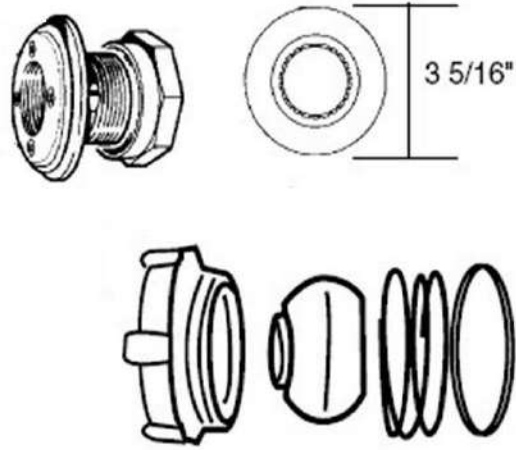

KAFKO - FITTINGS - EQUATOR INLET FITTING IF SERIES

ITEM PART NUMBER	KEY	PRINTED DESCRIPTION	RETAIL PRICE	QTY TO ORDER
PTS-1903000		White Inlet Face Plate with Gasket	16.99	
PTS-1903501		Inlet Gasket	4.99	
PTS-1903571		White Inlet Eyeball (1015)	9.99	
PTS-1901771		Screw - 1"	0.99	
PTS-2002255		White Equator Inlet Assembly - Complete	80.99	
PTS-1903629		White Inlet Face Flange Cover Assembly	26.99	