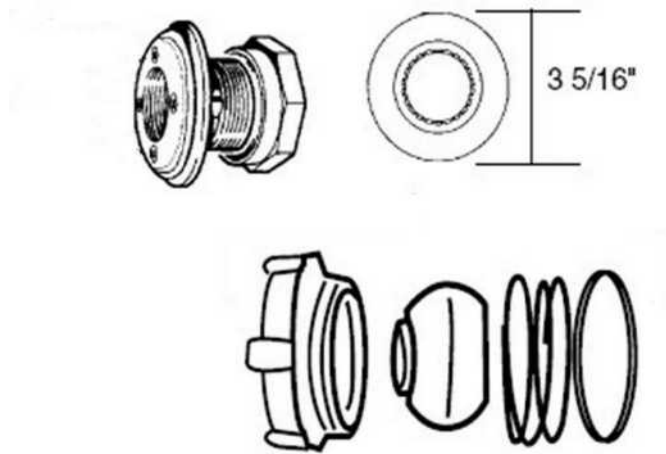

KAFKO - FITTINGS

**KAFKO - FITTINGS - EQUATOR INLET FITTING IF SERIES**

ITEM PART NUMBER	KEY	PRINTED DESCRIPTION	RETAIL PRICE	QTY TO ORDER
PTS-1903000		White Inlet Face Plate with Gasket	13.99	
PTS-1903501		Inlet Gasket	3.99	
PTS-1903571		White Inlet Eyeball (1015)	8.99	
PTS-1901771		Screw - 1"	0.99	
PTS-2002255		White Equator Inlet Assembly - Complete	67.99	
PTS-1903629		White Inlet Face Flange Cover Assembly	22.99	