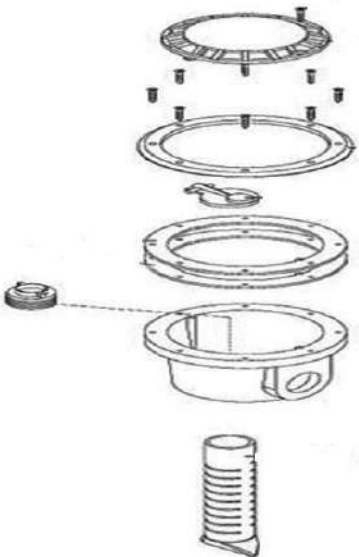

KAFKO - MAIN DRAIN PARTS - EQUATOR MAIN DRAIN

ITEM PART NUMBER	KEY	PRINTED DESCRIPTION	RETAIL PRICE	QTY TO ORDER
PTS-WGX1048B		SEAL RING-WITH INSERTS	14.99	
PTS-WGX1048E		ANTI-VORTEX PLATE	27.99	
PTS-SPX1048DPAK2		1048 RING GASKET (SET OF 2)	13.99	