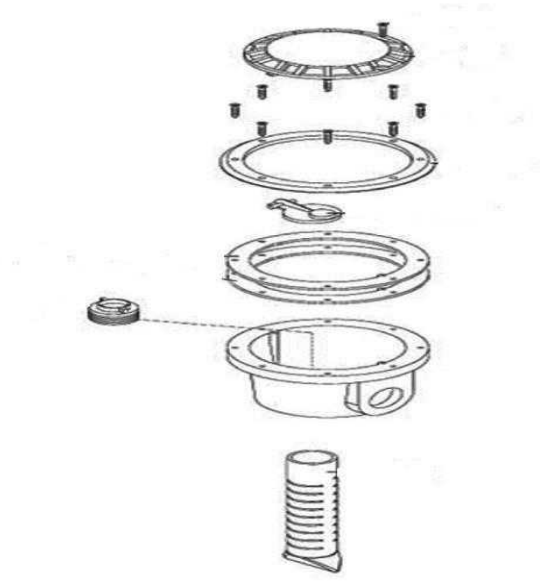

KAFKO - MAIN DRAIN PARTS

KAFKO - MAIN DRAIN PARTS - EQUATOR MAIN DRAIN

ITEM PART NUMBER	KEY	PRINTED DESCRIPTION	RETAIL PRICE	QTY TO ORDER
PTS-WGX1048B		SEAL RING-WITH INSERTS	14.99	
PTS-WGX1048E		ANTI-VORTEX PLATE	26.99	
PTS-SPX1048DPAK2		1048 RING GASKET (SET OF 2)	13.99	