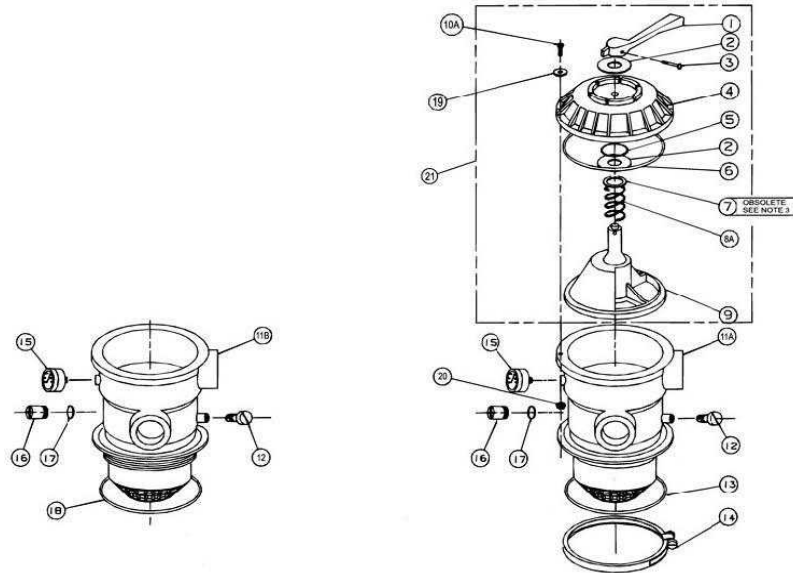

PENTAIR - VALVE PARTS

PENTAIR - VALVE PARTS - SIX-WAY 1-1/2" VALVE HIFLOW

ITEM PART NUMBER	KEY	PRINTED DESCRIPTION	RETAIL PRICE	QTY TO ORDER
PTS-272520	1	HNDL VALVE	29.99	
PTS-272505	2	WSHR .760x1.875x.062 PLASTIC	2.99	
PTS-272405	3	SCR RND HD CROSS #8-32X 1.5	1.99	
PTS-272599	4	LBL 6WY BILING	6.99	
PTS-272511	5	ORNG .75" X 1" X 1/8"	1.99	
PTS-354053	6	ORNG 3/16 DIAx 5 5/8 ID	32.99	
PTS-271193	7	WSHR 1 3/8 X 1 7/8 X18GA	2.99	
PTS-272400	8	SPRNG HI FLOW VLV	10.99	
PTS-272535	8A	SPRNG COMPRES 1.5"HIFLO	5.99	
PTS-272512	9	DIV W/GSKT 1.5"HIFLO	63.99	
PTS-354541	10A	SCR 10-24x1.5"SLOT HEX	2.99	
PTS-272530	11A	BDY VLV W/DIFF CLMP	155.99	
PTS-273512	12	BLEEDER W/ORING SUBASY	13.99	
PTS-272541	13	ORNG 4.60ID x 3/16" DIA	9.99	
PTS-152165	14	ASY VLV CLMP 2 PIECE W/SCR & NUTS	29.99	
PTS-190059	15	GA REAR MNT 0-60PSI W/INDICATOR	51.99	
PTS-272550	16	ASY SIGHTGLASS	15.99	
PTS-271106	17	GSKT SIGHTGLS 1.5" PRAHER HI FLO	3.99	
PTS-154493	18	ORNG CLSR BLK	5.99	
PTS-272555	19	WSHR 9/16inSS	1.99	
PTS-272554	20	NUT #10-24 SERRATED FLNG SS	1.99	
PTS-272531	21	VLV 1.5"ASY TOP HIFLO	194.99	