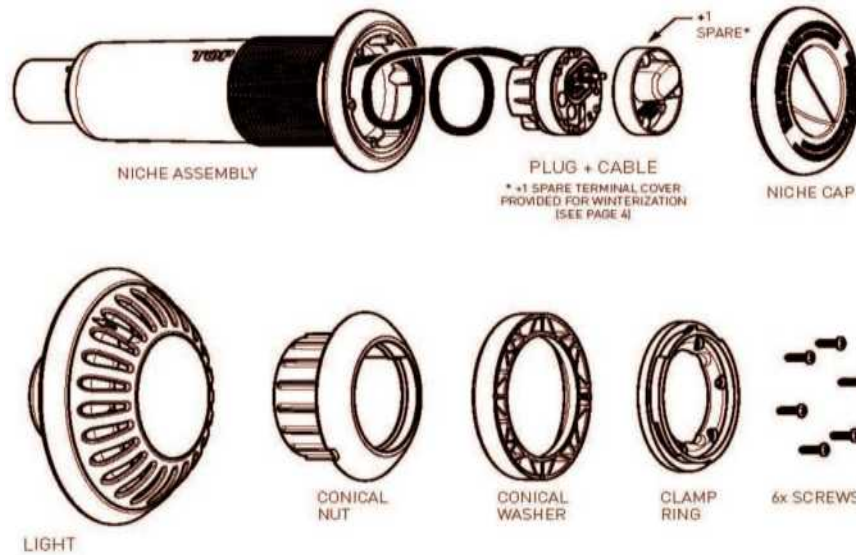

ATOM LIGHT - PARTS

SELECT POOL PRODUCTS - ATOM VINYL LED LIGHT

ITEM PART NUMBER	KEY	PRINTED DESCRIPTION	RETAIL PRICE	QTY TO ORDER
PTS-EMVP18AWG150US		150FT CABLE & PLUG W/VINYL NICHE ATTACHED	266.99	
PTS-EMRX16W		RETRO FOR AQUALAMP ADAPTOR PLATE-WHITE	74.99	
PTS-EMRX16GY		RETRO FOR AQUALAMP ADAPTOR PLATE-GREY	74.99	
PTS-SCREWM35X16		ATOM VINYL FACEPLATE SCREW (6 PACK)	11.99	
PTS-EMPLATEBKUS		ATOM VINYL FACELATE	26.99	
PTS-EMV006US		ATOM VINYL FACEPLATE 7 SCREW COMBO	39.99	
PTS-NICHEEMVSUBUS		ATOM VINYL PARTS BAG	74.99	
PTS-NICHECAPVIN		VINYL NICHE CAP	4.99	
PTS-EMV005US		ATOM VINYL NUT & CONICAL WASHER	34.99	
PTS-GASKETEMPLUG		ATOM VINYL PLUG GASKET	6.99	
PTS-RINGEMCLUS		ATOM VINYL CLEAR TRIM RING	19.99	
PTS-EMVPLUGCOVERUS		ATOM LIGHT WINTER/DUST CAP (THESE COME WITH LIGHTS) OPTIONAL FOR WINTERIZING.	4.99	
PTS-NICHEEMVLUS		ATOM VINYL NICHE ONLY	44.99	
PTS-WASHEREMUS		ATOM FIBERGLASS GASKET	6.99	