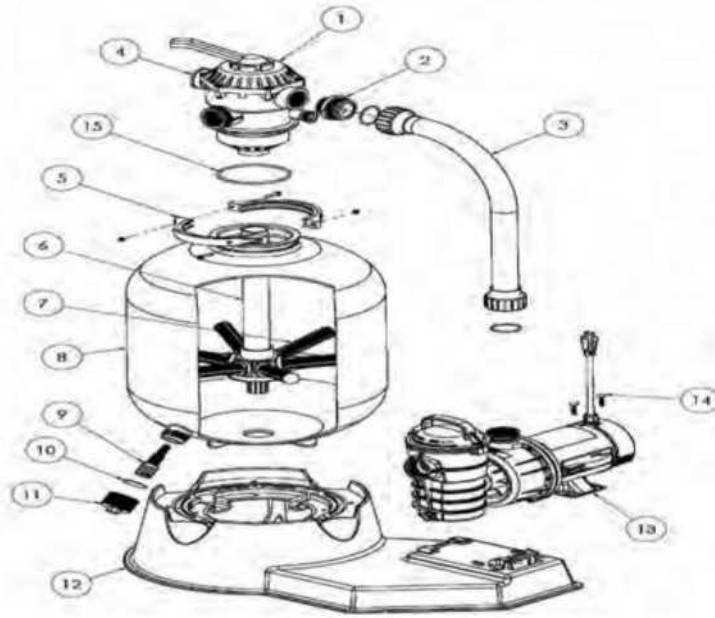

STA-RITE - SAND FILTER PARTS

STA-RITE - SAND FILTER PARTS - CRISTAL FLO HIGH RATE

ITEM PART NUMBER	KEY	PRINTED DESCRIPTION	RETAIL PRICE	QTY TO ORDER
PTS-14971TM22L	1	VLV 2in TOP MOUNT CRISTAL-FLO CAR	373.99	
PTS-261186	2	VLV 1 1/2inTM CLMP	320.99	
PTS-U9369	2	ORNG #2-442 N674 70DURO	18.99	
PTS-WC1987A	3	V CLMP AQTLS SANDFLT GREIF C	179.99	
PTS-WC3622	4	CLMP KNOB	15.99	
PTS-242000110	5	COL HUB ASY	124.99	
PTS-WC137516P	5	COL HUB ASY	127.99	
PTS-WC137517P	5	COL HUB ASY	131.99	
PTS-WC137519P	5	COLLECTOR HUB ASY	127.99	
PTS-246000003	6	LAT	11.99	
PTS-247000075	6	LAT	16.99	
PTS-211800100	6	LAT FOR 30IN TANK CRISTAL-FLO	27.99	
PTS-U9370	8	ORNG REPLACES 35505-1	1.99	
PTS-246000003	9	LAT	11.99	
PTS-U9371	10	ORNG	3.99	
PTS-149650025	11	THDD CAP	32.99	
PTS-239000105A	12	PEDESTAL W/INSRT 30" TNK	180.99	
PTS-C1985	N/S	UNION HALF PKG	49.99	
PTS-336000023T	N/S	GA 2" TAPED BCK MNT 1/4NPT #20W1005PH	53.99	
PTS-WC11987	N/S	CLMP KIT	222.99	