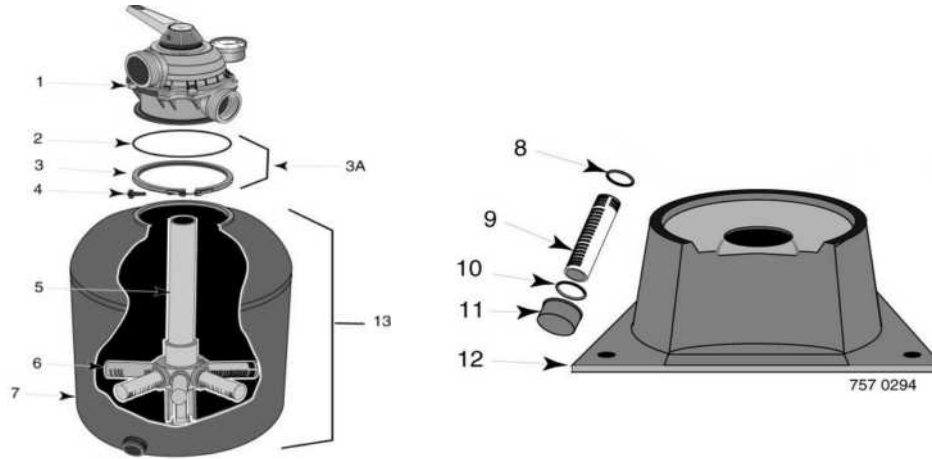

STA-RITE - SAND FILTER PARTS

STA-RITE - SAND FILTER PARTS - CRISTAL FLO HIGH RATE

ITEM PART NUMBER	KEY	PRINTED DESCRIPTION	RETAIL PRICE	QTY TO ORDER
PTS-14971TM22L	1	VLV 2in TOP MOUNT CRISTAL-FLO CAR	373.99	
PTS-261186	2	VLV 1 1/2inTM CLMP	320.99	
PTS-U9369	2	ORNG #2-442 N674 70DURO	18.99	
PTS-WC1987A	3	V CLMP AQTLS SANDFLT GREIF C	179.99	
PTS-WC3622	4	CLMP KNOB	15.99	
PTS-242000110	5	COL HUB ASY	124.99	
PTS-WC137516P	5	COL HUB ASY	127.99	
PTS-WC137517P	5	COL HUB ASY	131.99	
PTS-WC137519P	5	COLLECTOR HUB ASY	127.99	
PTS-246000003	6	LAT	11.99	
PTS-247000075	6	LAT	16.99	
PTS-211800100	6	LAT FOR 30IN TANK CRISTAL-FLO	27.99	
PTS-U9370	8	ORNG REPLACES 35505-1	1.99	
PTS-246000003	9	LAT	11.99	
PTS-U9371	10	ORNG	3.99	
PTS-149650025	11	THDD CAP	32.99	
PTS-239000105A	12	PEDESTAL W/INSRT 30" TNK	180.99	
PTS-C1985	N/S	UNION HALF PKG	49.99	
PTS-336000023T	N/S	GA 2" TAPED BCK MNT 1/4NPT #20W1005PH	53.99	
PTS-WC11987	N/S	CLMP KIT	222.99	