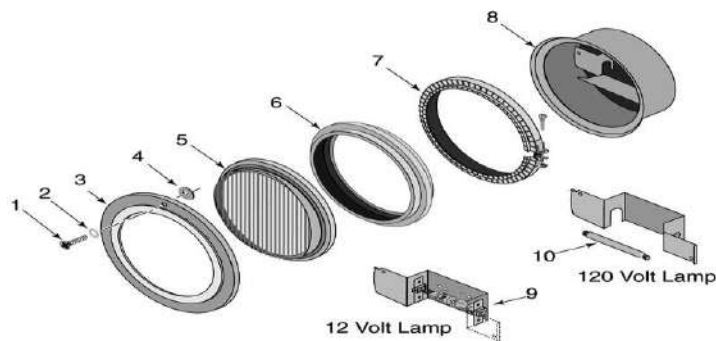

## STA-RITE - LIGHTING PARTS - SWIMQUIP (05082, 05086)

ITEM PART NUMBER	KEY	PRINTED DESCRIPTION	RETAIL PRICE	QTY TO ORDER
PTS-U36106SS	1	NUT HEX 10-32	1.99	
PTS-98213900	2	LKWSHR #10 S/S	1.99	
PTS-79108100	3	BULB SB 100W 12V R20	59.99	
PTS-79101900	3	BULB AM 300W 12V	104.99	
PTS-79102100	3	BULB AM 500W 120V	106.99	
PTS-050570118	4	GSKT COLOR KIT	62.99	
PTS-050550003	5	LENS CLEAR 7.33"DIA	108.99	
PTS-331030006	6	E RNG VEN#1500-X017BC	6.99	
PTS-WC20352SS	7	RNG FACE UNDERWATER	303.99	
PTS-373370079	8	SCR RETAINING LT ASM	8.99	

## STA-RITE - LIGHTING PARTS - SUNBRITE

ITEM PART NUMBER	KEY	PRINTED DESCRIPTION	RETAIL PRICE	QTY TO ORDER
PTS-051010004	1	SCR LEADER 10-24 2" FH SUNSAVER 07-521	9.99	
PTS-051010005	2	SCR RTNR RUBB 07-1667	1.99	
PTS-055010007	3	KIT REPAIR GSKT/CLAMP ASY SUNGLOW/SUNB	191.99	
PTS-79131400	3	BULB AMQ 50W 12V T3 GY 6-35	24.99	
PTS-79131000	4	BULB AMQ 300W 120V T3 R7S HALOGEN	28.99	
PTS-056010101	5	KT RPLCMNT SCR SUNLT 07-1663	41.99	

## STA-RITE - LIGHTING PARTS - SUNGLOW

ITEM PART NUMBER	KEY	PRINTED DESCRIPTION	RETAIL PRICE	QTY TO ORDER
PTS-051010004	1	SCR LEADER 10-24 2" FH SUNSAVER 07-521	9.99	
PTS-051010005	2	SCR RTNR RUBB 07-1667	1.99	
PTS-055010007	3	KIT REPAIR GSKT/CLAMP ASY SUNGLOW/SUNB	191.99	
PTS-055010055	3	CLAMPBAND WELD ASY	145.99	
PTS-056010101	3	KT RPLCMNT SCR SUNLT 07-1663	41.99	