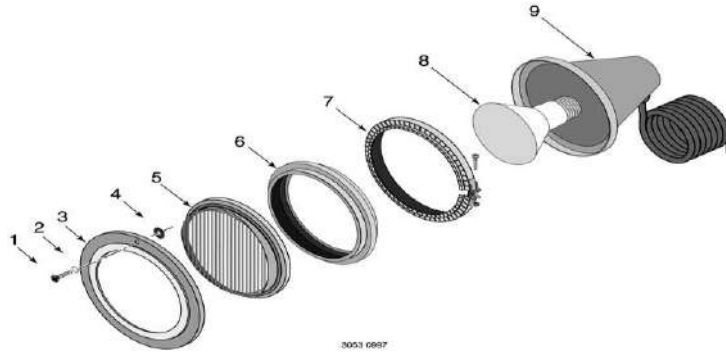

## STA-RITE - LIGHTING PARTS - SWIMQUIP (05082, 05086)

ITEM PART NUMBER	KEY	PRINTED DESCRIPTION	RETAIL PRICE	QTY TO ORDER
PTS-U36106SS	1	NUT HEX 10-32	1.99	
PTS-98213900	2	LKWSHR #10 S/S	1.99	
PTS-79108100	3	BULB SB 100W 12V R20	59.99	
PTS-79101900	3	BULB AM 300W 12V	104.99	
PTS-79102100	3	BULB AM 500W 120V	106.99	
PTS-050570118	4	GSKT COLOR KIT	62.99	
PTS-050550003	5	LENS CLEAR 7.33"DIA	108.99	
PTS-331030006	6	E RNG VEN#1500-X017BC	6.99	
PTS-WC20352SS	7	RNG FACE UNDERWATER	303.99	
PTS-373370079	8	SCR RETAINING LT ASM	8.99	

## STA-RITE - LIGHTING PARTS - SUNBRITE

ITEM PART NUMBER	KEY	PRINTED DESCRIPTION	RETAIL PRICE	QTY TO ORDER
PTS-051010004	1	SCR LEADER 10-24 2" FH SUNSAVER 07-521	9.99	
PTS-051010005	2	SCR RTNR RUBB 07-1667	1.99	
PTS-055010007	3	KIT REPAIR GSKT/CLAMP ASY SUNGLOW/SUNB	191.99	
PTS-79131400	3	BULB AMQ 50W 12V T3 GY 6-35	24.99	
PTS-79131000	4	BULB AMQ 300W 120V T3 R7S HALOGEN	28.99	
PTS-056010101	5	KT RPLCMNT SCR SUNLT 07-1663	41.99	

## STA-RITE - LIGHTING PARTS - SUNGLOW

ITEM PART NUMBER	KEY	PRINTED DESCRIPTION	RETAIL PRICE	QTY TO ORDER
PTS-051010004	1	SCR LEADER 10-24 2" FH SUNSAVER 07-521	9.99	
PTS-051010005	2	SCR RTNR RUBB 07-1667	1.99	
PTS-055010007	3	KIT REPAIR GSKT/CLAMP ASY SUNGLOW/SUNB	191.99	
PTS-055010055	3	CLAMPBAND WELD ASY	145.99	
PTS-056010101	3	KT RPLCMNT SCR SUNLT 07-1663	41.99	

## STA-RITE - LIGHTING PARTS - SUNLITE

ITEM PART NUMBER	KEY	PRINTED DESCRIPTION	RETAIL PRICE	QTY TO ORDER
PTS-051010004	1	SCR LEADER 10-24 2" FH SUNSAVER 07-521	9.99	
PTS-056010001	2	KIT SS FACE RNG SNLT ASY	149.99	
PTS-051010005	3	SCR RTNR RUBB 07-1667	1.99	
PTS-346200002	3	KIT LENS W/RFLCTIVE TAPE	100.99	
PTS-056010014	3	GSKT LENS SUNLT REP 05601-0005	26.99	
PTS-056010006	4	CLAMP ASY SUNLITE 07-1627	111.99	
PTS-79102900	5	BULB AQ 100W 120V MC SCR BSE	116.99	
PTS-79113800	6	BULB AQ 250W 130V MC SCR BSE	116.99	
PTS-79112400	7	BULB AQ 75W 12V MR16 HAL	41.99	
PTS-056010101	8	KT RPLCMNT SCR SUNLT 07-1663	41.99	