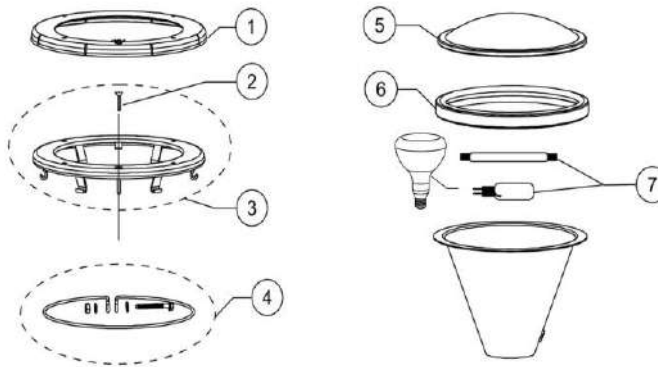

STA-RITE - LIGHTING PARTS - SUNGLOW II / SUNBRITE II

ITEM PART NUMBER	KEY	PRINTED DESCRIPTION	RETAIL PRICE	QTY TO ORDER
PTS-79212165	1	RNG FACE LG PLAS GRY	14.99	
PTS-79212111	2	RNG FACE LG PLAS BLK	14.99	
PTS-051010004	3	SCR LEADER 10-24 2" FH SUNSAVER 07-521	9.99	
PTS-79104800Z	3	PILOT SCREW W/GUM WASHER	5.99	
PTS-619355Z	3	PILOT SCREW SS W/WASHER	5.99	
PTS-79111000	4	WIRE CLAMP AM SAM AMQTZ	79.99	
PTS-78900800	5	COVER LENS AM BLUE	17.99	
PTS-79101900	2	BULB AM 300W 12V	104.99	
PTS-79107600	3	BULB AM 300W 120V MED BASE	107.99	
PTS-79102100	3	BULB AM 500W 120V	106.99	
PTS-79131400	3	BULB AMQ 50W 12V T3 GY 6-35	24.99	
PTS-79131000	5	BULB AMQ 300W 120V T3 R7S HALOGEN	28.99