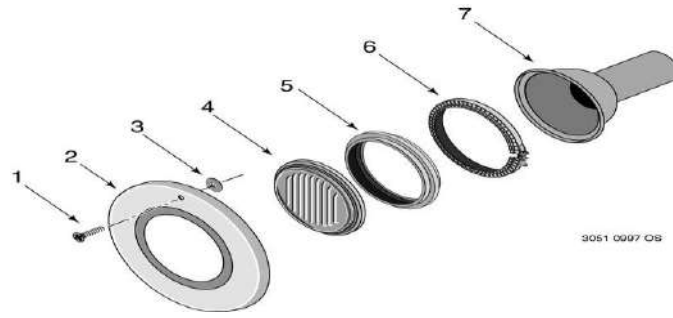

STA-RITE - LIGHTING PARTS - SUNLITE

ITEM PART NUMBER	KEY	PRINTED DESCRIPTION	RETAIL PRICE	QTY TO ORDER
PTS-051010004	1	SCR LEADER 10-24 2" FH SUNSAVER 07-521	9.99	
PTS-056010001	2	KIT SS FACE RNG SNLT ASY	149.99	
PTS-051010005	3	SCR RTNR RUBB 07-1667	1.99	
PTS-346200002	3	KIT LENS W/RFLCTIVE TAPE	100.99	
PTS-056010014	3	GSKT LENS SUNLT REP 05601-0005	26.99	
PTS-056010006	4	CLAMP ASY SUNLITE 07-1627	111.99	
PTS-79102900	5	BULB AQ 100W 120V MC SCR BSE	116.99	
PTS-79113800	6	BULB AQ 250W 130V MC SCR BSE	116.99	
PTS-79112400	7	BULB AQ 75W 12V MR16 HAL	41.99	
PTS-056010101	8	KT RPLCMNT SCR SUNLT 07-1663	41.99