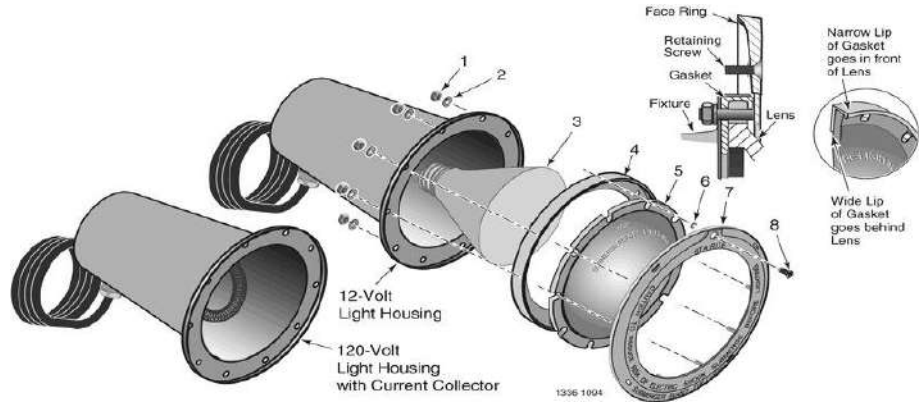

## STA-RITE - LIGHTING PARTS - SWIMQUIP (05082, 05086)

ITEM PART NUMBER	KEY	PRINTED DESCRIPTION	RETAIL PRICE	QTY TO ORDER
PTS-U36106SS	1	NUT HEX 10-32	1.99	
PTS-98213900	2	LKWSHR #10 S/S	1.99	
PTS-79108100	3	BULB SB 100W 12V R20	59.99	
PTS-79101900	3	BULB AM 300W 12V	104.99	
PTS-79102100	3	BULB AM 500W 120V	106.99	
PTS-050570118	4	GSKT COLOR KIT	62.99	
PTS-050550003	5	LENS CLEAR 7.33"DIA	108.99	
PTS-331030006	6	E RNG VEN#1500-X017BC	6.99	
PTS-WC20352SS	7	RNG FACE UNDERWATER	303.99	
PTS-373370079	8	SCR RETAINING LT ASM	8.99	

## STA-RITE - LIGHTING PARTS - SUNBRITE

ITEM PART NUMBER	KEY	PRINTED DESCRIPTION	RETAIL PRICE	QTY TO ORDER
PTS-051010004	1	SCR LEADER 10-24 2" FH SUNSAVER 07-521	9.99	
PTS-051010005	2	SCR RTNR RUBB 07-1667	1.99	
PTS-055010007	3	KIT REPAIR GSKT/CLAMP ASY SUNGLOW/SUNB	191.99	
PTS-79131400	3	BULB AMQ 50W 12V T3 GY 6-35	24.99	
PTS-79131000	4	BULB AMQ 300W 120V T3 R7S HALOGEN	28.99	
PTS-056010101	5	KT RPLCMNT SCR SUNLT 07-1663	41.99	

## STA-RITE - LIGHTING PARTS - SUNGLOW

ITEM PART NUMBER	KEY	PRINTED DESCRIPTION	RETAIL PRICE	QTY TO ORDER
PTS-051010004	1	SCR LEADER 10-24 2" FH SUNSAVER 07-521	9.99	
PTS-051010005	2	SCR RTNR RUBB 07-1667	1.99	
PTS-055010007	3	KIT REPAIR GSKT/CLAMP ASY SUNGLOW/SUNB	191.99	
PTS-055010055	3	CLAMPBAND WELD ASY	145.99	
PTS-056010101	3	KT RPLCMNT SCR SUNLT 07-1663	41.99	