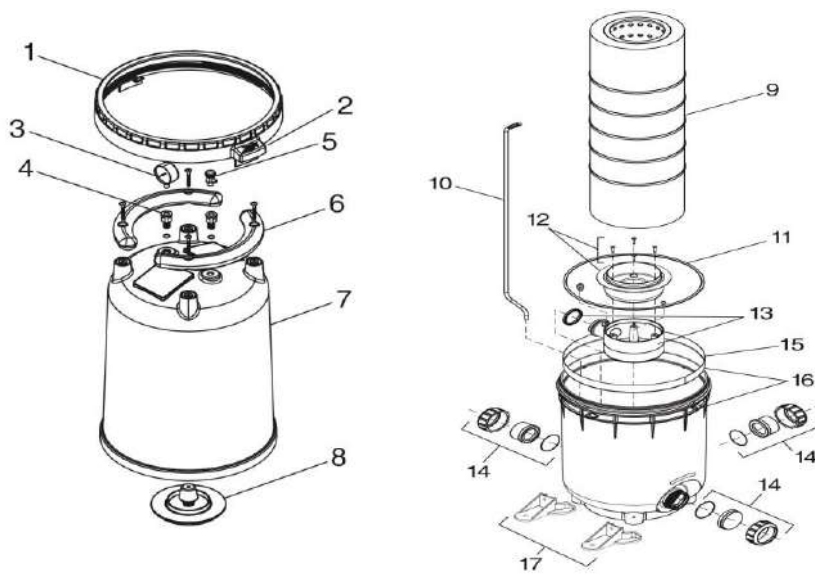

JANDY/ZODIAC - CARTRIDGE FILTER PARTS - CJ SERIES

ITEM PART NUMBER	KEY	PRINTED DESCRIPTION	RETAIL PRICE	QTY TO ORDER
PTS-R0557500	1	Assembly, Filter Locking Ring	141.99	
PTS-R0556900	3	Gauge, Pressure Replacement Kit	47.99	
PTS-R0557100	4	Gauge, Pressure Adapter CJ200/CJ250	15.99	
PTS-R0557200	5	Valve, Air Relief Replace	22.99	
PTS-R0557600	8	Assembly, Upper Bearing CJ200, CJ250	42.99	
PTS-R0557900	11	O-Ring, Tank Halves Replacement Kit CJ200 - CJ250	73.99	
PTS-R0461800	14	Universal Half Unions (3) and Drain Plug Cap 2"x2 1/2" (Set of 3)	102.99	
PTS-R0409900	15	Retaining Ring CJ Filter, Replacement Kit	111.99	
PTS-R0410000	16	Filter Bottom CJ250.	506.99	
PTS-R0558200	N/S	Half-Union And Drain Plug	106.99