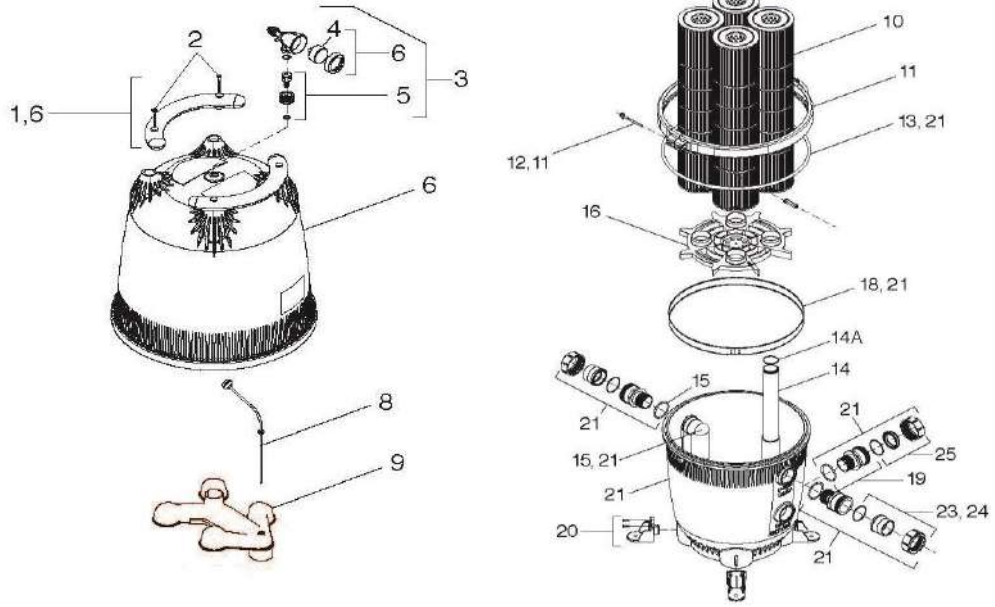

JANDY/ZODIAC - CARTRIDGE FILTER PARTS - CV SERIES CV340, CV460, CV580

ITEM PART NUMBER	KEY	PRINTED DESCRIPTION	RETAIL PRICE	QTY TO ORDER
PTS-R0357100	1	Handles, Top Large Filter Replacement Kit Set of 2	67.99	
PTS-R0359900	2	Handle Screws, Filter Replacement Kit Set of 4	24.99	
PTS-R0357200	3	Gauge/Air Release Valve Replacement Kit JS100-SM	70.99	
PTS-R0359600	4	Gauge, 0-60 PSI Replacement Kit JS100-SM	35.99	
PTS-R0552000	5	Adapter, Tank Replacement Kit	22.99	
PTS-R0357300	6	Body, Upper, Filter Replacement Kit CL580/DEL60	553.99	
PTS-R0554700	6	Body, Upper, Filter CL460, CL340, DEL48,	504.99	
PTS-R0357700	N/S	Spacer, Cartridge Plenum Replacement Kit	21.99	
PTS-R0358700	8	Breather Tube Assembly Replacement Kit	17.99	
PTS-R0357600	9	Manifold Assembly Cart. Filter, Replacement Kit	132.99	
PTS-R0357900	10	Cartridge, Filter 33", Replacement Kit 145 SF CL580 4 Required	240.99	
PTS-R0554600	10	Cartridge, Filter 460, Replacement Kit	190.99	
PTS-R0554500	10	Cartridge, Filter 340, Replacement Kit	163.99	
PTS-R0357400	11	Band Clamp, Filter Replacement Kit	337.99	
PTS-R0357500	12	Knob / Rod / Retainer Replacement Kit	85.99	
PTS-R0357800	13	O-Ring, Center Strap Replacement Kit	53.99	
PTS-R0555100	14	Tube/Elbow Assembly, Outlet Replacement Kit CL460/CL340/DEL48	56.99	
PTS-R0792000	14A	Outlet Tube O-Ring, Filter	10.99	
PTS-R0358400	15	Elbow, Inlet, 90 Degree Replacement Kit	48.99	
PTS-R0358500	16	Support, Cartridge Filter Replacement Kit	91.99	
PTS-R0358000	N/S	O-Ring Kit Filter Replacement Kit	25.99	
PTS-R0405200	18	Ring, Retaining, Large Filter, Replacement Kit	97.99	