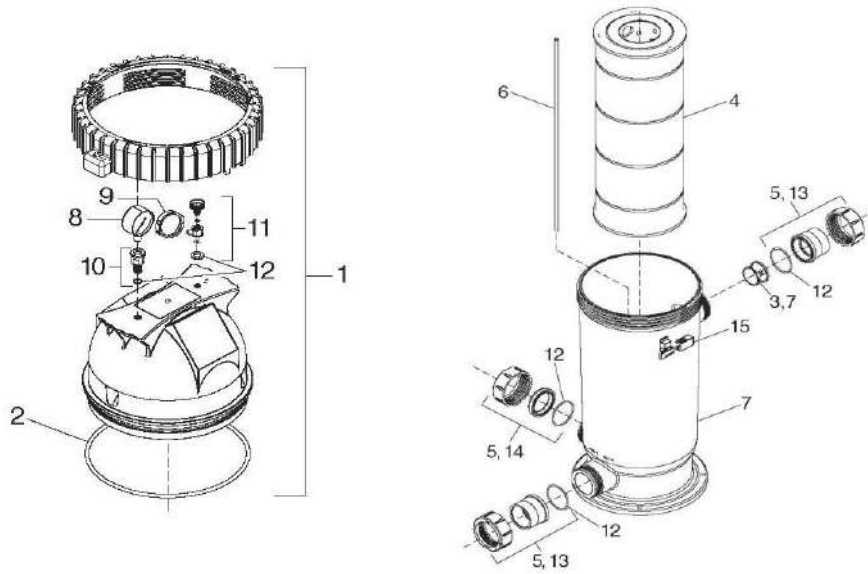

JANDY/ZODIAC - CARTRIDGE FILTER PARTS - CS SERIES CS100, CS150, CS200, CS250

ITEM PART NUMBER	KEY	PRINTED DESCRIPTION	RETAIL PRICE	QTY TO ORDER
PTS-R0461900	1	Top Housing Replacement Kit CS100/CS150	304.99	
PTS-R0462000	1	Top Housing Assembly Replacement Kit CS200/250	327.99	
PTS-R0462700	2	O-Ring, Tank Top CS Filter, Replacement Kit.	17.99	
PTS-R0462100	3	Inlet Diffuser and Locking Tab Replacement Kit.	39.99	
PTS-R0462200	4	Element Cartridge, CS100 SF Replacement Kit	150.99	
PTS-R0462300	4	Element Cartridge, CS150 SF Replacement Kit	211.99	
PTS-R0462400	4	Element Cartridge, CS 200 SF Replacement Kit	263.99	
PTS-R0462500	4	Element Cartridge, CS 250 SF Replacement Kit	326.99	
PTS-R0461800	5	Universal Half Unions (3) and Drain Plug Cap 2"x2 1/2" (Set of 3)	102.99	
PTS-R0462600	5	Tailpiece Cap and Union Nut Set R-Kit Set of 3	105.99	
PTS-R0462801	6	Breather Tube, Replacement Kit CS100/150 CS Filter	38.99	
PTS-R0462802	6	Breather Tube, Replacement Kit CS200/250, CS Filter	40.99	
PTS-R0462900	7	Bottom Housing Assembly CS Filter, Replacement Kit.	397.99	
PTS-R0556900	8	Gauge, Pressure Replacement Kit	47.99	
PTS-R0468200	9	Clean/Dirty Snap Ring Replacement Kit.	9.99	
PTS-R0557100	10	Gauge, Pressure Adapter CJ200/CJ250	15.99	
PTS-R0557200	11	Valve, Air Relief Replace	22.99	
PTS-R0466300	12	O-Ring Set, CS Filter Replacement Kit	46.99	
PTS-R0522900	13	Universal Half Union set of 1	29.99	
PTS-R0523000	14	Drain Cap Assembly Replacement Kit	27.99	
PTS-R0484100	15	Locking Tab, CS Filter Replacement Kit	33.99