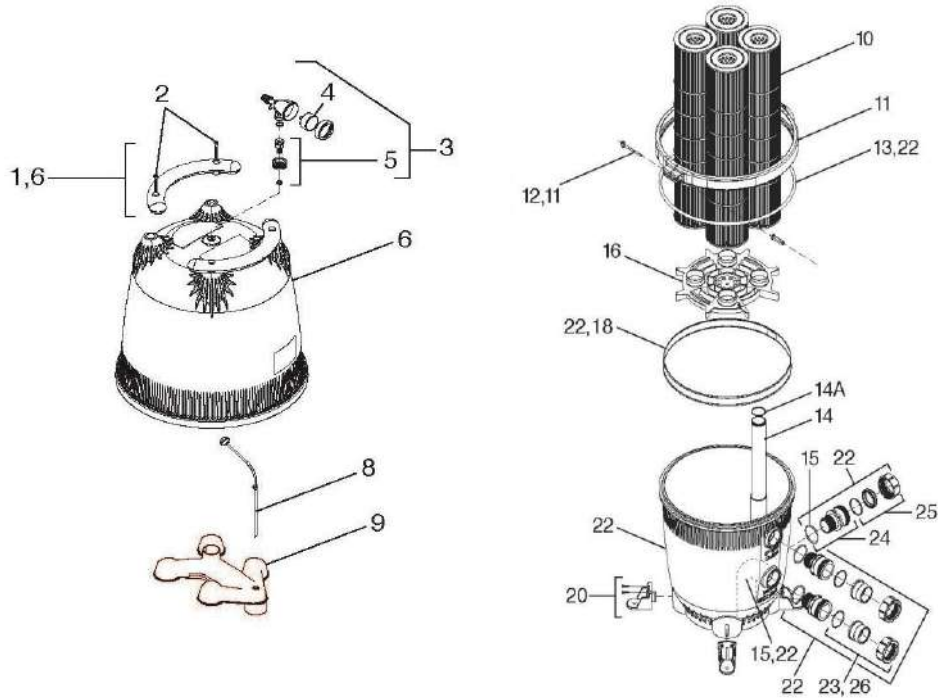

JANDY/ZODIAC - CARTRIDGE FILTER PARTS - CL SERIES

CL340, CL460, CL580

ITEM PART NUMBER	KEY	PRINTED DESCRIPTION	RETAIL PRICE	QTY TO ORDER
PTS-R0357100	1	Handles, Top Large Filter Replacement Kit Set of 2	67.99	
PTS-R0359900	2	Handle Screws, Filter Replacement Kit Set of 4	24.99	
PTS-R0357200	3	Gauge/Air Release Valve Replacement Kit JS100-SM	70.99	
PTS-R0359600	4	Gauge, 0-60 PSI Replacement Kit JS100-SM	35.99	
PTS-R0552000	5	Adapter, Tank Replacement Kit	22.99	
PTS-R0357300	6	Body, Upper, Filter Replacement Kit CL580/DEL60	553.99	
PTS-R0554700	6	Body, Upper, Filter CL460, CL340, DEL48,	504.99	
PTS-R0357700	N/S	Spacer, Cartridge Plenum Replacement Kit	21.99	
PTS-R0358700	8	Breather Tube Assembly Replacement Kit	17.99	
PTS-R0357600	9	Manifold Assembly Cart. Filter, Replacement Kit	132.99	
PTS-R0357900	10	Cartridge, Filter 33", Replacement Kit 145 SF CL580 4 Required	240.99	
PTS-R0554600	10	Cartridge, Filter 460, Replacement Kit	190.99	
PTS-R0554500	10	Cartridge, Filter 340, Replacement Kit	163.99	
PTS-R0357400	11	Band Clamp, Filter Replacement Kit	337.99	
PTS-R0357500	12	Knob / Rod / Retainer Replacement Kit	85.99	
PTS-R0357800	13	O-Ring, Center Strap Replacement Kit	53.99	
PTS-R0555100	14	Tube/Elbow Assembly, Outlet Replacement Kit CL460/CL340/DEL48	56.99	
PTS-R0792000	14A	Outlet Tube O-Ring, Filter	10.99	
PTS-R0358400	15	Elbow, Inlet, 90 Degree Replacement Kit	48.99	
PTS-R0358500	16	Support, Cartridge Filter Replacement Kit	91.99