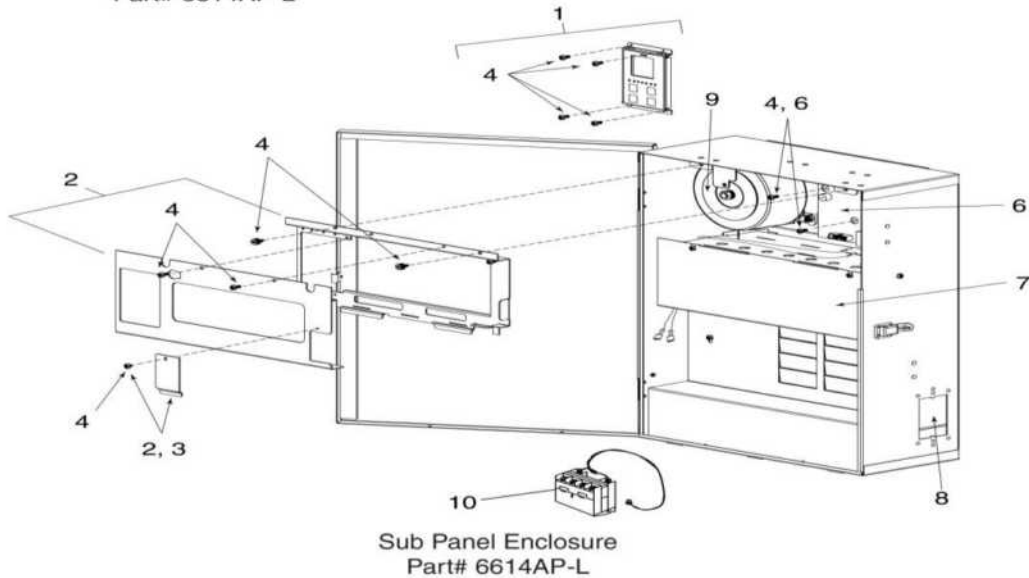

JANDY/ZODIAC - CONTROL PARTS

PureLink™ Power Centers (Small Front Style after 9/09)
Part# 6614AP-L

**JANDY/ZODIAC - CONTROL PARTS - PURELINK POWER CENTER
(SMALL FRONT STYLE AFTER 9/09)**

ITEM PART NUMBER	KEY	PRINTED DESCRIPTION	RETAIL PRICE	QTY TO ORDER
PTS-R0467400	1	User Interface, Next Gen. Assy Purelink, Replacement Kit.	567.99	
PTS-R0467800	4	Hardware, Purelink Front User Interface Style	50.99	
PTS-R0447500	5	DC Harness Extension Purelink, Replacement Kit	45.99	
PTS-R0467600	6	Power Interface, Next Gen Aquapure/PureLink Large Backboard	192.99	
PTS-R0562000	7	Faceplate, Dead Panel Sub Panel, Replacement Kit. 09/09 Models Or Later	172.99	
PTS-R0466400	9	Transformer, 120 VAC/24VAC 60 Hz Power Center R*Kit	203.99	
PTS-R0481400	9	Transformer, 115/230V, 6A, 301/601 (Old Part # T1005)	481.99	
PTS-6967	9	Transformer, 240 VAC, 50/60 Hz Export	192.99	

JANDY/ZODIAC- CONTROL PARTS - AQUALINK

ITEM PART NUMBER	KEY	PRINTED DESCRIPTION	RETAIL PRICE	QTY TO ORDER
PTS-R0686300	1	PDA J Boxassy With 18 Channel RF R KIT	700.99	
PTS-R0441900	1	PDA J-Box Assembly Replacement Kit 3/PK	714.99	
PTS-R0444300	3	Aqua Palm, Hand Held Replacement Kit	693.99	
PTS-R0443400	4	Battery Door, PDA Handheld Replacement Kit	14.99	
PTS-R0578200	4	Battery Door, Blue, PDA HandHeld Replacement Kit	14.99	