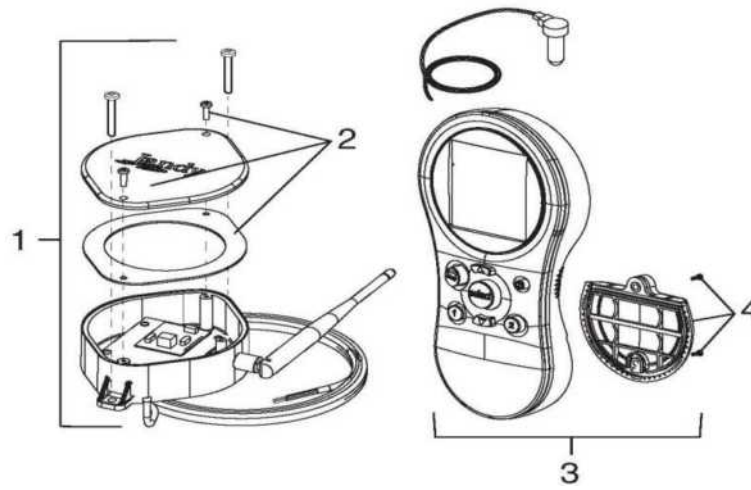

JANDY/ZODIAC - CONTROL PARTS

PureLink™ Power Centers (Small Front Style after 9/09)
Part# 6614AP-L

**JANDY/ZODIAC - CONTROL PARTS - PURELINK POWER CENTER
(SMALL FRONT STYLE AFTER 9/09)**

ITEM PART NUMBER	KEY	PRINTED DESCRIPTION	RETAIL PRICE	QTY TO ORDER
PTS-R0467400	1	User Interface, Next Gen. Assy Purelink, Replacement Kit.	567.99	
PTS-R0467800	4	Hardware, Purelink Front User Interface Style	50.99	
PTS-R0447500	5	DC Harness Extension Purelink, Replacement Kit	45.99	
PTS-R0467600	6	Power Interface, Next Gen Aquapure/PureLink Large Backboard	192.99	
PTS-R0562000	7	Faceplate, Dead Panel Sub Panel, Replacement Kit. 09/09 Models Or Later	172.99	
PTS-R0466400	9	Transformer, 120 VAC/24VAC 60 Hz Power Center R*Kit	203.99	
PTS-R0481400	9	Transformer, 115/230V, 6A, 301/601 (Old Part # T1005)	481.99	
PTS-6967	9	Transformer, 240 VAC, 50/60 Hz Export	192.99	

JANDY/ZODIAC- CONTROL PARTS - AQUALINK

ITEM PART NUMBER	KEY	PRINTED DESCRIPTION	RETAIL PRICE	QTY TO ORDER
PTS-R0686300	1	PDA J Boxassy With 18 Channel RF R KIT	700.99	
PTS-R0441900	1	PDA J-Box Assembly Replacement Kit 3/PK	714.99	
PTS-R0444300	3	Aqua Palm, Hand Held Replacement Kit	693.99	
PTS-R0443400	4	Battery Door, PDA Handheld Replacement Kit	14.99	
PTS-R0578200	4	Battery Door, Blue, PDA HandHeld Replacement Kit	14.99	