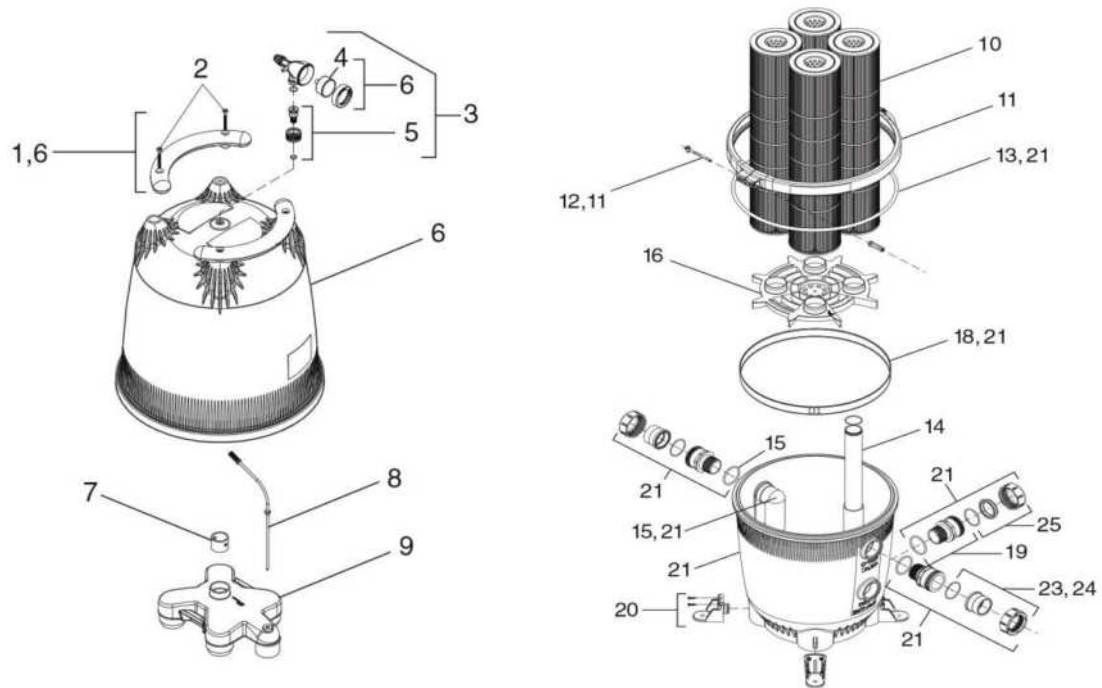

JANDY/ZODIAC - CARTRIDGE FILTER PARTS

JANDY/ZODIAC - CARTRIDGE FILTER PARTS - CV SERIES

| ITEM PART NUMBER | KEY | PRINTED DESCRIPTION | RETAIL PRICE | QTY TO ORDER |
|------------------|-----|--|--------------|--------------|
| PTS-R0357100 | 1 | Handles, Top Large Filter Replacement Kit Set of 2 | 64.99 | |
| PTS-R0359900 | 2 | Handle Screws, Filter Replacement Kit Set of 4 | 23.99 | |
| PTS-R0357200 | 3 | Gauge/Air Release Valve Replacement Kit JS100-SM | 68.99 | |
| PTS-R0359600 | 4 | Gauge, 0-60 PSI Replacement Kit JS100-SM | 33.99 | |
| PTS-R0552000 | 5 | Adapter, Tank Replacement Kit | 21.99 | |
| PTS-R0357300 | 6 | Body, Upper, Filter Replacement Kit CL580/DEL60 | 532.99 | |
| PTS-R0554700 | 6 | Body, Upper, Filter CL460, CL340, DEL48, | 485.99 | |
| PTS-R0357700 | 7 | Spacer, Cartridge Plenum Replacement Kit | 20.99 | |
| PTS-R0358700 | 8 | Breather Tube Assembly Replacement Kit | 16.99 | |
| PTS-R0357600 | 9 | Manifold Assembly Cart. Filter, Replacement Kit | 127.99 | |
| PTS-R0357900 | 10 | Cartridge, Filter 33", Replacement Kit 145 SF CL580 4 Required | 230.99 | |
| PTS-R0554600 | 10 | Cartridge, Filter 460, Replacement Kit | 182.99 | |
| PTS-R0554500 | 10 | Cartridge, Filter 340, Replacement Kit | 156.99 | |
| PTS-R0357400 | 11 | Band Clamp, Filter Replacement Kit | 324.99 | |
| PTS-R0357500 | 12 | Knob / Rod / Retainer Replacement Kit | 82.99 | |
| PTS-R0357800 | 13 | O-Ring, Center Strap Replacement Kit | 51.99 | |
| PTS-R0555100 | 14 | Tube/Elbow Assembly, Outlet Replacement Kit CL460/CL340/DEL48 | 54.99 | |
| PTS-R0792000 | 14A | Outlet Tube O-Ring, Filter | 9.99 | |
| PTS-R0358400 | 15 | Elbow, Inlet, 90 Degree Replacement Kit | 46.99 | |
| PTS-R0358500 | 16 | Support, Cartridge Filter Replacement Kit | 88.99 | |