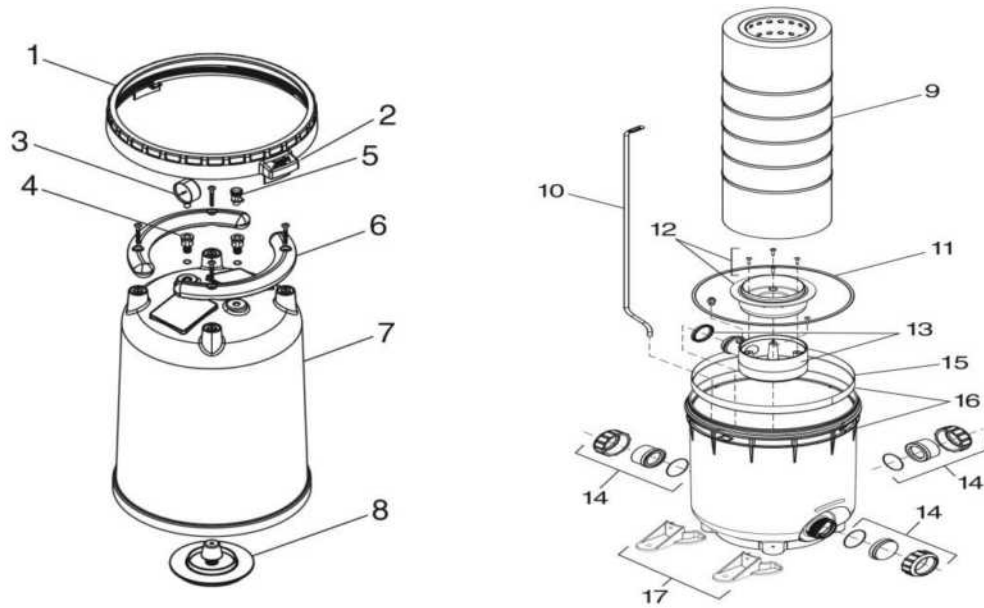

JANDY/ZODIAC - CARTRIDGE FILTER PARTS - CJ SERIES

ITEM PART NUMBER	KEY	PRINTED DESCRIPTION	RETAIL PRICE	QTY TO ORDER
PTS-R0557500	1	Assembly, Filter Locking Ring	136.99	
PTS-R0556900	3	Gauge, Pressure Replacement Kit	45.99	
PTS-R0557100	4	Gauge, Pressure Adapter CJ200/CJ250	15.99	
PTS-R0557200	5	Valve, Air Relief Replace	21.99	
PTS-R0557600	8	Assembly, Upper Bearing CJ200, CJ250	40.99	
PTS-R0557900	11	O-Ring,Tank Halves Replacement Kit CJ200 - CJ250	70.99	
PTS-R0461800	14	Universal Half Unions (3) and Drain Plug Cap 2"x2 1/2" (Set of 3)	98.99	
PTS-R0409900	15	Retaining Ring CJ Filter, Replacement Kit	107.99	
PTS-R0410000	16	Filter Bottom CJ250.	487.99	
PTS-R0558200	N/S	Half-Union And Drain Plug	101.99