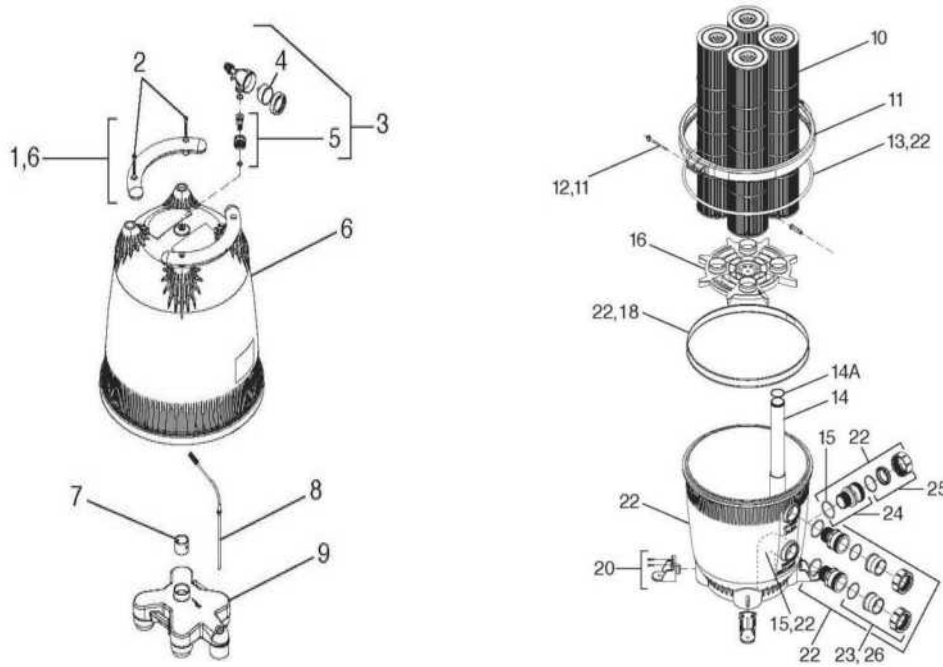

JANDY/ZODIAC - CARTRIDGE FILTER PARTS - CL SERIES

ITEM PART NUMBER	KEY	PRINTED DESCRIPTION	RETAIL PRICE	QTY TO ORDER
PTS-R0357100	1	Handles, Top Large Filter Replacement Kit Set of 2	64.99	
PTS-R0359900	2	Handle Screws, Filter Replacement Kit Set of 4	23.99	
PTS-R0357200	3	Gauge/Air Release Valve Replacement Kit JS100-SM	68.99	
PTS-R0359600	4	Gauge, 0-60 PSI Replacement Kit JS100-SM	33.99	
PTS-R0552000	5	Adapter, Tank Replacement Kit	21.99	
PTS-R0357300	6	Body, Upper, Filter Replacement Kit CL580/DEL60	532.99	
PTS-R0554700	6	Body, Upper, Filter CL460, CL340, DEL48,	485.99	
PTS-R0357700	7	Spacer, Cartridge Plenum Replacement Kit	20.99	
PTS-R0358700	8	Breather Tube Assembly Replacement Kit	16.99	
PTS-R0357600	9	Manifold Assembly Cart. Filter, Replacement Kit	127.99	
PTS-R0357900	10	Cartridge, Filter 33", Replacement Kit 145 SF CL580 4 Required	230.99	
PTS-R0554600	10	Cartridge, Filter 460, Replacement Kit	182.99	
PTS-R0554500	10	Cartridge, Filter 340, Replacement Kit	156.99	
PTS-R0357400	11	Band Clamp, Filter Replacement Kit	324.99	
PTS-R0357500	12	Knob / Rod / Retainer Replacement Kit	82.99	
PTS-R0357800	13	O-Ring, Center Strap Replacement Kit	51.99	
PTS-R0555100	14	Tube/Elbow Assembly, Outlet Replacement Kit CL460/CL340/DEL48	54.99	
PTS-R0792000	14A	Outlet Tube O-Ring, Filter	9.99	
PTS-R0358400	15	Elbow, Inlet, 90 Degree Replacement Kit	46.99	
PTS-R0358500	16	Support, Cartridge Filter Replacement Kit	88.99	
PTS-R0358000	N/S	O-Ring Kit Filter Replacement Kit	24.99