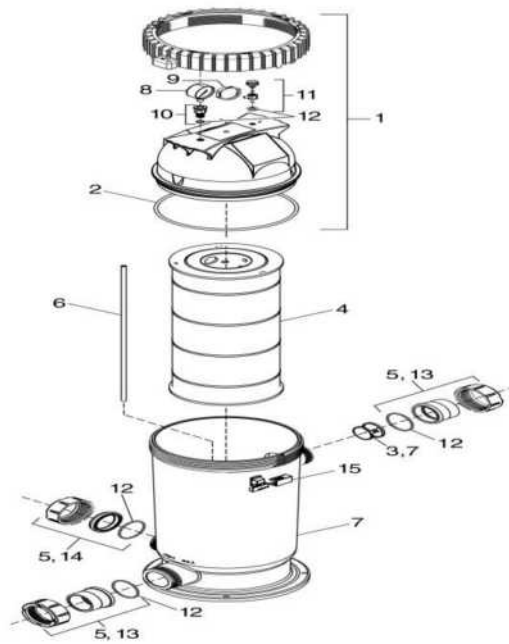

JANDY/ZODIAC - CARTRIDGE FILTER PARTS - CS SERIES

ITEM PART NUMBER	KEY	PRINTED DESCRIPTION	RETAIL PRICE	QTY TO ORDER
PTS-R0461900	1	Top Housing Replacement Kit CS100/CS150	293.99	
PTS-R0462000	1	Top Housing Assembly Replacement Kit CS200/250	314.99	
PTS-R0462700	2	O-Ring, Tank Top CS Filter, Replacement Kit.	16.99	
PTS-R0462100	3	Inlet Diffuser and Locking Tab Replacement Kit.	37.99	
PTS-R0462200	4	Element Cartridge, CS100 SF Replacement Kit	144.99	
PTS-R0462300	4	Element Cartridge, CS150 SF Replacement Kit	203.99	
PTS-R0462400	4	Element Cartridge, CS 200 SF Replacement Kit	253.99	
PTS-R0462500	4	Element Cartridge, CS 250 SF Replacement Kit	314.99	
PTS-R0461800	5	Universal Half Unions (3) and Drain Plug Cap 2"x2 1/2" (Set of 3)	98.99	
PTS-R0462600	5	Tailpiece Cap and Union Nut Set R-Kit Set of 3	101.99	
PTS-R0462801	6	Breather Tube, Replacement Kit CS100/150 CS Filter	37.99	
PTS-R0462802	6	Breather Tube, Replacement Kit CS200/250, CS Filter	38.99	
PTS-R0462900	7	Bottom Housing Assembly CS Filter, Replacement Kit.	381.99	
PTS-R0556900	8	Gauge, Pressure Replacement Kit	45.99	
PTS-R0468200	9	Clean/Dirty Snap Ring Replacement Kit.	8.99	
PTS-R0557100	10	Gauge, Pressure Adapter CJ200/CJ250	15.99	
PTS-R0557200	11	Valve, Air Relief Replace	21.99	
PTS-R0466300	12	O-Ring Set, CS Filter Replacement Kit	44.99	
PTS-R0522900	13	Universal Half Union set of 1	28.99	
PTS-R0523000	14	Drain Cap Assembly Replacement Kit	26.99	
PTS-R0484100	15	Locking Tab, CS Filter Replacement Kit	32.99