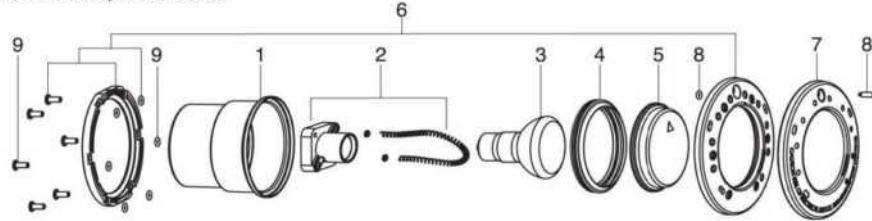

JANDY/ZODIAC - LIGHTING PARTS

White Large (Pool) Incandescent Light

Part# WPHV Series, WPLV Series

JANDY/ZODIAC - LIGHTING PARTS - WHITE LARGE (POOL)

ITEM PART NUMBER	KEY	PRINTED DESCRIPTION	RETAIL PRICE	QTY TO ORDER
PTS-R0450501	3	Flood Lamp, 100W, 12V, Large AndSmall White Light	73.99	
PTS-R0450502	3	Flood Lamp, 300W, 120V, Large White Light	75.99	
PTS-R0450503	3	Flood Lamp, 300W, 12V, Large White Light	82.99	
PTS-R0450504	3	Flood Lamp, 500W, 120V, Large White Light	106.99	
PTS-R0450601	5	Glass Lens, Large White Light Replacement Kit	75.99	
PTS-R0450701	6	Clamp Assembly, Large White Light	42.99	
PTS-R0450801	7	Face Ring, Stainless Steel, Large White Light	111.99	
PTS-R0450802	7	DISCONTINUED		
PTS-R0450803	7	DISCONTINUED		
PTS-R0450804	7	DISCONTINUED		
PTS-R0451001	9	Clamp Screw Kit, With O-Rings, Large, for Use With White	18.99	

Zodiac® White Small (Spa) Incandescent Light
Part# WSHV Series, WSLV Series

JANDY/ZODIAC - LIGHTING PARTS - WHITE SMALL (SPA)

ITEM PART NUMBER	KEY	PRINTED DESCRIPTION	RETAIL PRICE	QTY TO ORDER
PTS-R0450501	3	Flood Lamp, 100W, 12V, Large AndSmall White Light	73.99	
PTS-R0450505	3	Flood Lamp, 100W, 120V, Small White Light	73.99	
PTS-R0400501	4	DISCONTINUED		
PTS-R0400601	5	DISCONTINUED		
PTS-R0451301	7	DISCONTINUED		
PTS-R0451303	7	DISCONTINUED		
PTS-R0451305	7	DISCONTINUED		