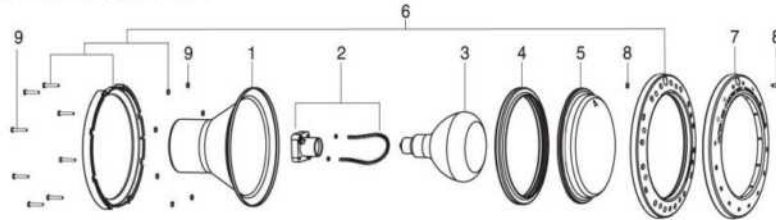

JANDY/ZODIAC - LIGHTING PARTS

White Large (Pool) Incandescent Light

Part# WPHV Series, WPLV Series

JANDY/ZODIAC - LIGHTING PARTS - WHITE LARGE (POOL)

ITEM PART NUMBER	KEY	PRINTED DESCRIPTION	RETAIL PRICE	QTY TO ORDER
PTS-R0450501	3	Flood Lamp, 100W, 12V, Large AndSmall White Light	73.99	
PTS-R0450502	3	Flood Lamp, 300W, 120V, Large White Light	75.99	
PTS-R0450503	3	Flood Lamp, 300W, 12V, Large White Light	82.99	
PTS-R0450504	3	Flood Lamp, 500W, 120V, Large White Light	106.99	
PTS-R0450601	5	Glass Lens, Large White Light Replacement Kit	75.99	
PTS-R0450701	6	Clamp Assembly, Large White Light	42.99	
PTS-R0450801	7	Face Ring, Stainless Steel, Large White Light	111.99	
PTS-R0450802	7	DISCONTINUED		
PTS-R0450803	7	DISCONTINUED		
PTS-R0450804	7	DISCONTINUED		
PTS-R0451001	9	Clamp Screw Kit, With O-Rings, Large, for Use With White	18.99	

Zodiac® White Small (Spa) Incandescent Light
Part# WSHV Series, WSLV Series

JANDY/ZODIAC - LIGHTING PARTS - WHITE SMALL (SPA)

ITEM PART NUMBER	KEY	PRINTED DESCRIPTION	RETAIL PRICE	QTY TO ORDER
PTS-R0450501	3	Flood Lamp, 100W, 12V, Large AndSmall White Light	73.99	
PTS-R0450505	3	Flood Lamp, 100W, 120V, Small White Light	73.99	
PTS-R0400501	4	DISCONTINUED		
PTS-R0400601	5	DISCONTINUED		
PTS-R0451301	7	DISCONTINUED		
PTS-R0451303	7	DISCONTINUED		
PTS-R0451305	7	DISCONTINUED		