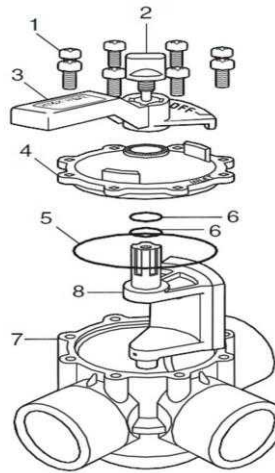

JANDY/ZODIAC - VALVE PARTS

JANDY/ZODIAC - VALVE PARTS - NEVER LUBE 3-PORT VALVE 4715, 4717

ITEM PART NUMBER	KEY	PRINTED DESCRIPTION	RETAIL PRICE	QTY TO ORDER
PTS-R0547600	1	Screw Kit 14 x 3/4" , 8/PK	11.99	
PTS-R0486900	2	Jandy Valve Knob, Black, Replacement Kit	12.99	
PTS-R0487200	3	Jandy Black Valve Handle, Replacement Kit.	27.99	
PTS-4606	4	Valve Cover, 3-Port, CPVC Black, Replacement Kit.	10.99	
PTS-1132	5	O-Ring, Size 2-151, Buna-N Replacement Kit	6.99	
PTS-R0487100	6	O-ring, Size 2-116, Buna-N, Replacement Kit	2.99	
PTS-4720	8	Diverter Kit	84.99	

JANDY/ZODIAC - VALVE PARTS - CHECK VALVE 7235, 7305, 7511, 7512

ITEM PART NUMBER	KEY	PRINTED DESCRIPTION	RETAIL PRICE	QTY TO ORDER
PTS-7056	1	Flapper Check Valve Kit.	62.99	
PTS-1132	2	O-Ring, Size 2-151, Buna-N Replacement Kit	6.99	
PTS-R0547600	3	Screw Kit 14 x 3/4" , 8/PK	11.99	

JANDY/ZODIAC - VALVE PARTS - JVA

ITEM PART NUMBER	KEY	PRINTED DESCRIPTION	RETAIL PRICE	QTY TO ORDER
PTS-R0409600	1	JVA Gasket & Screw Kit, 2444 Model	13.99	
PTS-R0408700	3	Center Plate Kit, 2444 Model	33.99	
PTS-R0411600	4	Gear Kit, 2444 Model	21.99	
PTS-R0411800	5	JVA Power Cord Kit, 20', 2444 Model	60.99	
PTS-R0411900	5	JVA Power Cord Kit, 75', 2444 Model	141.99	
PTS-R0441700	6	PCB w/Toggle Switch Kit, 2444 Model	53.99	
PTS-R0408500	7	Motor Kit 24VAC, 2444 Model	317.99	
PTS-R0408600	8	Cam and Microswitch Kit, 2444 Model	42.99	