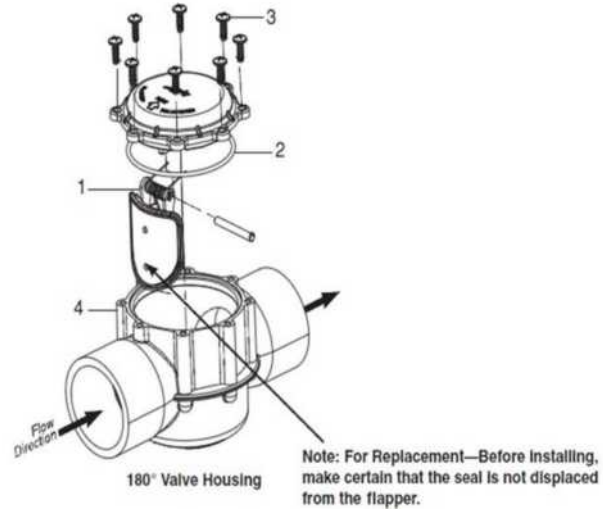

JANDY/ZODIAC - VALVE PARTS

JANDY/ZODIAC - VALVE PARTS - NEVER LUBE 3-PORT VALVE 4715, 4717

ITEM PART NUMBER	KEY	PRINTED DESCRIPTION	RETAIL PRICE	QTY TO ORDER
PTS-R0547600	1	Screw Kit 14 x 3/4" , 8/PK	11.99	
PTS-R0486900	2	Jandy Valve Knob, Black, Replacement Kit	12.99	
PTS-R0487200	3	Jandy Black Valve Handle, Replacement Kit.	27.99	
PTS-4606	4	Valve Cover, 3-Port, CPVC Black, Replacement Kit.	10.99	
PTS-1132	5	O-Ring, Size 2-151, Buna-N Replacement Kit	6.99	
PTS-R0487100	6	O-ring, Size 2-116, Buna-N, Replacement Kit	2.99	
PTS-4720	8	Diverter Kit	84.99	

JANDY/ZODIAC - VALVE PARTS - CHECK VALVE 7235, 7305, 7511, 7512

ITEM PART NUMBER	KEY	PRINTED DESCRIPTION	RETAIL PRICE	QTY TO ORDER
PTS-7056	1	Flapper Check Valve Kit.	62.99	
PTS-1132	2	O-Ring, Size 2-151, Buna-N Replacement Kit	6.99	
PTS-R0547600	3	Screw Kit 14 x 3/4" , 8/PK	11.99	

JANDY/ZODIAC - VALVE PARTS - JVA

ITEM PART NUMBER	KEY	PRINTED DESCRIPTION	RETAIL PRICE	QTY TO ORDER
PTS-R0409600	1	JVA Gasket & Screw Kit, 2444 Model	13.99	
PTS-R0408700	3	Center Plate Kit, 2444 Model	33.99	
PTS-R0411600	4	Gear Kit, 2444 Model	21.99	
PTS-R0411800	5	JVA Power Cord Kit, 20', 2444 Model	60.99	
PTS-R0411900	5	JVA Power Cord Kit, 75', 2444 Model	141.99	
PTS-R0441700	6	PCB w/Toggle Switch Kit, 2444 Model	53.99	
PTS-R0408500	7	Motor Kit 24VAC, 2444 Model	317.99	
PTS-R0408600	8	Cam and Microswitch Kit, 2444 Model	42.99	