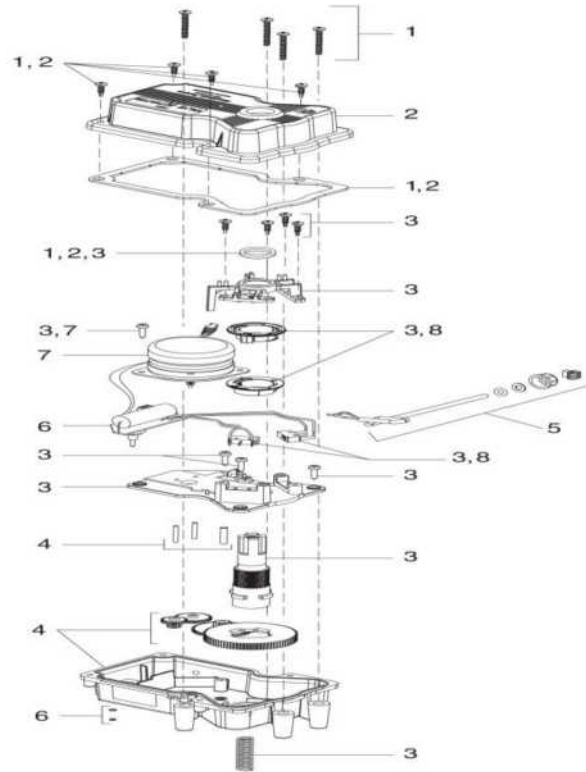

JANDY/ZODIAC - VALVE PARTS

JANDY/ZODIAC - VALVE PARTS - NEVER LUBE 3-PORT VALVE 4715, 4717

ITEM PART NUMBER	KEY	PRINTED DESCRIPTION	RETAIL PRICE	QTY TO ORDER
PTS-R0547600	1	Screw Kit 14 x 3/4" , 8/PK	11.99	
PTS-R0486900	2	Jandy Valve Knob, Black, Replacement Kit	12.99	
PTS-R0487200	3	Jandy Black Valve Handle, Replacement Kit.	27.99	
PTS-4606	4	Valve Cover, 3-Port, CPVC Black, Replacement Kit.	10.99	
PTS-1132	5	O-Ring, Size 2-151, Buna-N Replacement Kit	6.99	
PTS-R0487100	6	O-ring, Size 2-116, Buna-N, Replacement Kit	2.99	
PTS-4720	8	Diverter Kit	84.99	

JANDY/ZODIAC - VALVE PARTS - CHECK VALVE 7235, 7305, 7511, 7512

ITEM PART NUMBER	KEY	PRINTED DESCRIPTION	RETAIL PRICE	QTY TO ORDER
PTS-7056	1	Flapper Check Valve Kit.	62.99	
PTS-1132	2	O-Ring, Size 2-151, Buna-N Replacement Kit	6.99	
PTS-R0547600	3	Screw Kit 14 x 3/4" , 8/PK	11.99	

JANDY/ZODIAC - VALVE PARTS - JVA

ITEM PART NUMBER	KEY	PRINTED DESCRIPTION	RETAIL PRICE	QTY TO ORDER
PTS-R0409600	1	JVA Gasket & Screw Kit, 2444 Model	13.99	
PTS-R0408700	3	Center Plate Kit, 2444 Model	33.99	
PTS-R0411600	4	Gear Kit, 2444 Model	21.99	
PTS-R0411800	5	JVA Power Cord Kit, 20', 2444 Model	60.99	
PTS-R0411900	5	JVA Power Cord Kit, 75', 2444 Model	141.99	
PTS-R0441700	6	PCB w/Toggle Switch Kit, 2444 Model	53.99	
PTS-R0408500	7	Motor Kit 24VAC, 2444 Model	317.99	
PTS-R0408600	8	Cam and Microswitch Kit, 2444 Model	42.99	