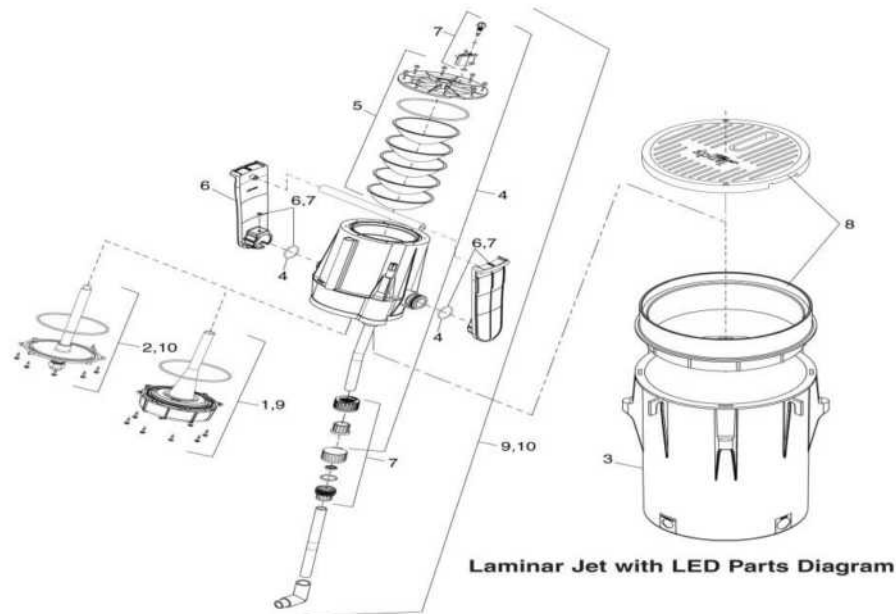

JANDY/ZODIAC - WATER DESIGN PARTS

**JANDY/ZODIAC - WATER DESIGN PARTS - DECK JETS**

ITEM PART NUMBER	KEY	PRINTED DESCRIPTION	RETAIL PRICE	QTY TO ORDER
<b>PTS-R0560400</b>		<b>Nozzle Replnt Set Of 4</b>	<b>153.99</b>	
<b>PTS-R0561200</b>		<b>Coverplate, Deck Jet Set Of 4</b>	<b>81.99</b>	

### JANDY/ZODIAC - WATER DESIGN PARTS - LAMINAR JET

ITEM PART NUMBER	KEY	PRINTED DESCRIPTION	RETAIL PRICE	QTY TO ORDER
PTS-R0488800	1	Led Light 16GA. Engine Assy Laminar Jet Replacement Kit.	1185.99	
PTS-R0488900	2	Fiber Optic Assembly, Laminar Jet Replacement Kit	326.99	
PTS-R0489100	3	Canister, Laminar Jet Replacement Kit.	298.99	
PTS-R0489200	4	Jet Assembly, Laminar Jet , No Light Module	291.99	
PTS-R0489300	5	Cover And Screens (5) Laminar Jet, Replacement Kit.	96.99	
PTS-R0489500	6	Mtg Bracket and Hardware, Laminar Jet, Replacement Kit.	51.99	
PTS-R0490000	7	All Hardware, Scratcher, Finger Screen	86.99	
PTS-JLPBBL	8	Laminar Jet lid and collar, pebble	126.99	
PTS-JLPWTR	8A	Laminar Jet lid and collar, pewter	126.99	
PTS-R0500300	10	Laminar Jet, With Fiber Optic Retro Fit	688.99	