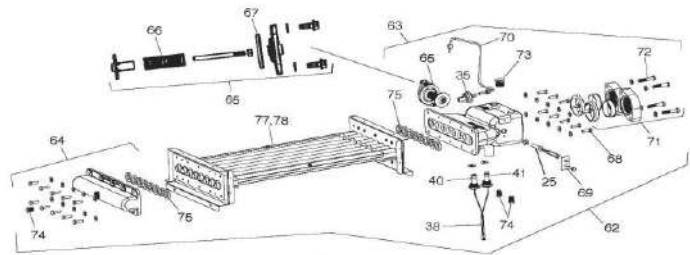

Legacy™ Model LRZM Pool/Spa Heater

**JANDY/ZODIAC - HEATER PARTS - LEGACY MODEL LRZM
POOL/SPA HEATER CONTINUED**

ITEM PART NUMBER	KEY	PRINTED DESCRIPTION	RETAIL PRICE	QTY TO ORDER
PILOT/IGNIGHTER SYSTEM				
PTS-R0494700	1	Pilot, Main Burner Assy. Natural, All	214.99	
PTS-R0494800	1	Pilot, main Burner Assy. Propane, All	214.99	
PTS-R0492900	2	Pilot Burner, natural, All	163.99	
PTS-R0493000	2	Pilot Burner, Propane, All	163.99	
PTS-R0471400	3	Pilot Electrode, All	22.99	
PTS-R0471500	4	Pilot Generator, All	91.99	
PTS-R0471600	5	Ceramic Insulator, All	37.99	
PTS-R0471700	6	Burner, Main w/ Pilot Bracket, All	25.99	
PTS-R0493400	7	High Voltage Lead Assy., All	13.99	
PTS-R0037000	8	Pilot Tubing, All	19.99	
PTS-R0355900	9	Piezo Lighter Assy., All	34.99	
PTS-R0471800	10	Mounting Bracket Assy., All	9.99	
MAIN GAS ASSEMBLY				
PTS-R0471101	11	Burner Tray Assy. Natural, 125	1971.99	
PTS-R0471102	11	Burner Tray Assy. Natural, 175	2025.99	
PTS-R0471103	11	Burner Tray Assy. Natural, 250	2106.99	
PTS-R0471104	11	Burner Tray Assy. Natural, 325	2241.99	
PTS-R0471105	11	Burner Tray Assy. Natural, 400	2295.99	
PTS-R0471201	11	Burner Tray Assy. LP, 125	1971.99	
PTS-R0471202	11	Burner Tray Assy. LP, 175	2025.99	
PTS-R0471203	11	Burner Tray Assy. LP, 250	2106.99	
PTS-R0471204	11	Burner Tray Assy. LP, 325	2241.99	
PTS-R0471205	11	Burner Tray Assy. LP, 400	2295.99	
PTS-R0469101	12	Burner Tray, Shelf Only, 125	228.99	
PTS-R0469102	12	Burner Tray, Shelf Only, 175	233.99	
PTS-R0469103	12	Burner Tray, Shelf Only, 250	241.99	
PTS-R0469104	12	Burner Tray, Shelf Only, 325	247.99	
PTS-R0469105	12	Burner Tray, Shelf Only, 400	255.99	
PTS-R0493100	13	Gas Valve, Natural, All	515.99	
PTS-R0493200	13	Gas Valve, LP, All	515.99	
PTS-R0469200	14*	LRZ Orifice Set #43 (Qty 16), Natural Gas, 0-2000 ft. (CAN)	74.99	
PTS-R0469300	14*	LRZ Orifice Set #44 (Qty 16), Natural Gas, 2001-3500 ft. (CAN)	76.99	
PTS-R0469400	14*	LRZ Orifice Set (Qty 16), Natural Gas, 6-10K ft.(US only)	83.99	
PTS-R0469500	14*	LRZ Orifice Set (Qty 16), L.P. Gas, 0-5K ft., All	82.99	
PTS-R0469600	14*	LRZ Orifice Set (Qty 16), L.P. Gas, 5-10K ft. (US only), All	77.99	
PTS-R0496101	15	Manifold Assy. Natural Gas, 0-2K ft.125	287.99