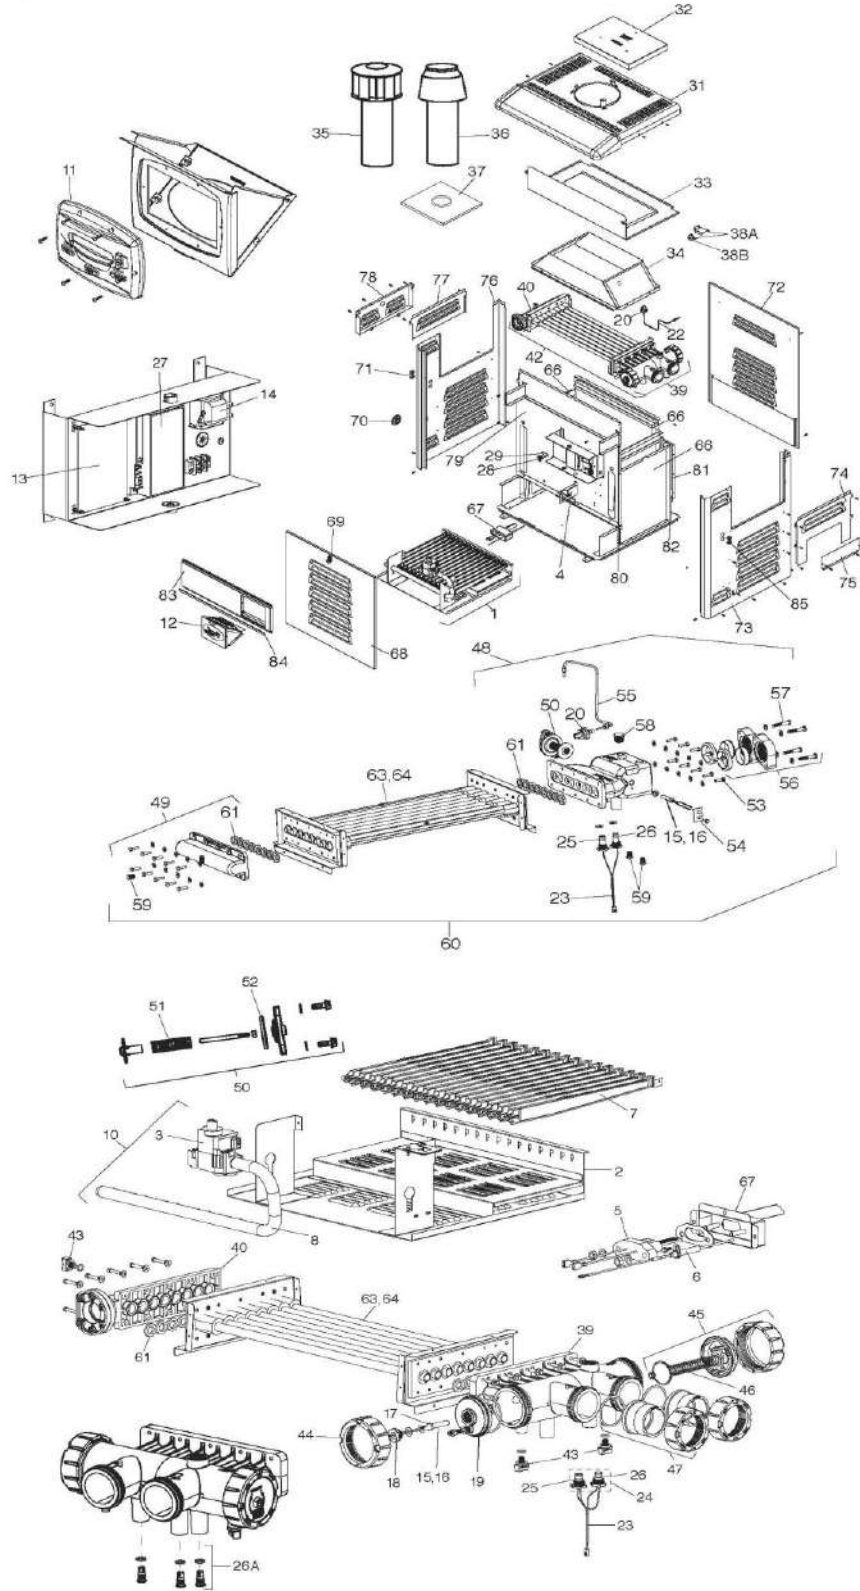

Legacy™ Model LRZE Pool/Spa Heater

**JANDY/ZODIAC - HEATER PARTS - LEGACY MODEL LRZE
POOL/SPA HEATER CONTINUED**

ITEM PART NUMBER	KEY	PRINTED DESCRIPTION	RETAIL PRICE	QTY TO ORDER
MAIN BURNER ASSEMBLY				
PTS-R0468901	1	Burner Tray Assy. Natural, 125	1884.99	
PTS-R0468902	1	Burner Tray Assy. Natural, 175	1938.99	
PTS-R0468903	1	Burner Tray Assy. Natural, 250	2019.99	
PTS-R0468904	1	Burner Tray Assy. Natural, 325	2153.99	
PTS-R0468905	1	Burner Tray Assy. Natural, 400	2207.99	
PTS-R0469001	1	Burner Tray Assy. LP, 125	1884.99	
PTS-R0469002	1	Burner Tray Assy. LP, 175	1938.99	
PTS-R0469003	1	Burner Tray Assy. LP, 250	2019.99	
PTS-R0469004	1	Burner Tray Assy. LP, 325	2153.99	
PTS-R0469005	1	Burner Tray Assy. LP, 400	2207.99	
PTS-R0469101	2	Burner Tray, Shelf Only, 125	228.99	
PTS-R0469102	2	Burner Tray, Shelf Only, 175	233.99	
PTS-R0469103	2	Burner Tray, Shelf Only, 250	241.99	
PTS-R0469104	2	Burner Tray, Shelf Only, 325	247.99	
PTS-R0469105	2	Burner Tray, Shelf Only, 400	255.99	
PTS-R0494500	3	Gas Valve, Natural, All	381.99	
PTS-R0494600	3	Gas Valve, LP, All	402.99	
PTS-R0469700	4	Anti-Rotation Bracket, All	10.99	
PTS-R0457501	5	Hot Surface Igniter, All	172.99	
PTS-R0458601	6	Rod, Flame Sensor Legacy, Replacement Kit	93.99	
PTS-R0469800	7	Burner, Main, All	25.99	
PTS-R0469901	8	Burner Manifold, 125	133.99	
PTS-R0469902	8	Burner Manifold, 175	142.99	
PTS-R0469903	8	Burner Manifold, 250	147.99	
PTS-R0469904	8	Burner Manifold, 325	155.99	
PTS-R0469905	8	Burner Manifold, 400	161.99	
PTS-R0469200	9*	LRZ Orifice Set #43 (Qty 16), Natural Gas, 0-2000 ft. (CAN)	74.99	
PTS-R0469300	9*	LRZ Orifice Set #44 (Qty 16), Natural Gas, 2001-3500 ft. (CAN)	76.99	
PTS-R0469500	9*	LRZ Orifice Set (Qty 16), L.P. Gas, 0-5K ft., All	82.99	
PTS-R0495601	10	Manifold Assy. Natural Gas, 0-2K ft.125	505.99	
PTS-R0495602	10	Manifold Assy. Natural Gas, 0-2K ft.175	509.99	
PTS-R0495603	10	Manifold Assy. Natural Gas, 0-2K ft.250	520.99	
PTS-R0495604	10	Manifold Assy. Natural Gas, 0-2K ft.325	568.99	
PTS-R0495605	10	Manifold Assy. Natural Gas, 0-2K ft.400	583.99	
PTS-R0495701	10	Manifold Assy. Natural Gas, 2-4500 ft., 125	506.99	
PTS-R0495702	10	Manifold Assy. Natural Gas, 2-4500 ft., 175	507.99