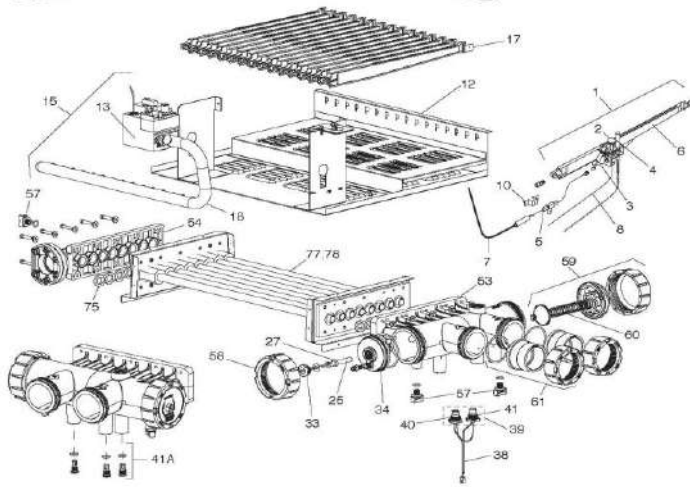

Legacy™ Model LRZM Pool/Spa Heater

**JANDY/ZODIAC - HEATER PARTS - LEGACY MODEL LRZM
POOL/SPA HEATER CONTINUED**

ITEM PART NUMBER	KEY	PRINTED DESCRIPTION	RETAIL PRICE	QTY TO ORDER
PILOT/IGNIGHTER SYSTEM				
PTS-R0494700	1	Pilot, Main Burner Assy. Natural, All	214.99	
PTS-R0494800	1	Pilot, main Burner Assy. Propane, All	214.99	
PTS-R0492900	2	Pilot Burner, natural, All	163.99	
PTS-R0493000	2	Pilot Burner, Propane, All	163.99	
PTS-R0471400	3	Pilot Electrode, All	22.99	
PTS-R0471500	4	Pilot Generator, All	91.99	
PTS-R0471600	5	Ceramic Insulator, All	37.99	
PTS-R0471700	6	Burner, Main w/ Pilot Bracket, All	25.99	
PTS-R0493400	7	High Voltage Lead Assy., All	13.99	
PTS-R0037000	8	Pilot Tubing, All	19.99	
PTS-R0355900	9	Piezo Lighter Assy., All	34.99	
PTS-R0471800	10	Mounting Bracket Assy., All	9.99	
MAIN GAS ASSEMBLY				
PTS-R0471101	11	Burner Tray Assy. Natural, 125	1971.99	
PTS-R0471102	11	Burner Tray Assy. Natural, 175	2025.99	
PTS-R0471103	11	Burner Tray Assy. Natural, 250	2106.99	
PTS-R0471104	11	Burner Tray Assy. Natural, 325	2241.99	
PTS-R0471105	11	Burner Tray Assy. Natural, 400	2295.99	
PTS-R0471201	11	Burner Tray Assy. LP, 125	1971.99	
PTS-R0471202	11	Burner Tray Assy. LP, 175	2025.99	
PTS-R0471203	11	Burner Tray Assy. LP, 250	2106.99	
PTS-R0471204	11	Burner Tray Assy. LP, 325	2241.99	
PTS-R0471205	11	Burner Tray Assy. LP, 400	2295.99	
PTS-R0469101	12	Burner Tray, Shelf Only, 125	228.99	
PTS-R0469102	12	Burner Tray, Shelf Only, 175	233.99	
PTS-R0469103	12	Burner Tray, Shelf Only, 250	241.99	
PTS-R0469104	12	Burner Tray, Shelf Only, 325	247.99	
PTS-R0469105	12	Burner Tray, Shelf Only, 400	255.99	
PTS-R0493100	13	Gas Valve, Natural, All	515.99	
PTS-R0493200	13	Gas Valve, LP, All	515.99	
PTS-R0469200	14*	LRZ Orifice Set #43 (Qty 16), Natural Gas, 0-2000 ft. (CAN)	74.99	
PTS-R0469300	14*	LRZ Orifice Set #44 (Qty 16), Natural Gas, 2001-3500 ft. (CAN)	76.99	
PTS-R0469400	14*	LRZ Orifice Set (Qty 16), Natural Gas, 6-10K ft.(US only)	83.99	
PTS-R0469500	14*	LRZ Orifice Set (Qty 16), L.P. Gas, 0-5K ft., All	82.99	
PTS-R0469600	14*	LRZ Orifice Set (Qty 16), L.P. Gas, 5-10K ft. (US only), All	77.99	
PTS-R0496101	15	Manifold Assy. Natural Gas, 0-2K ft.125	287.99