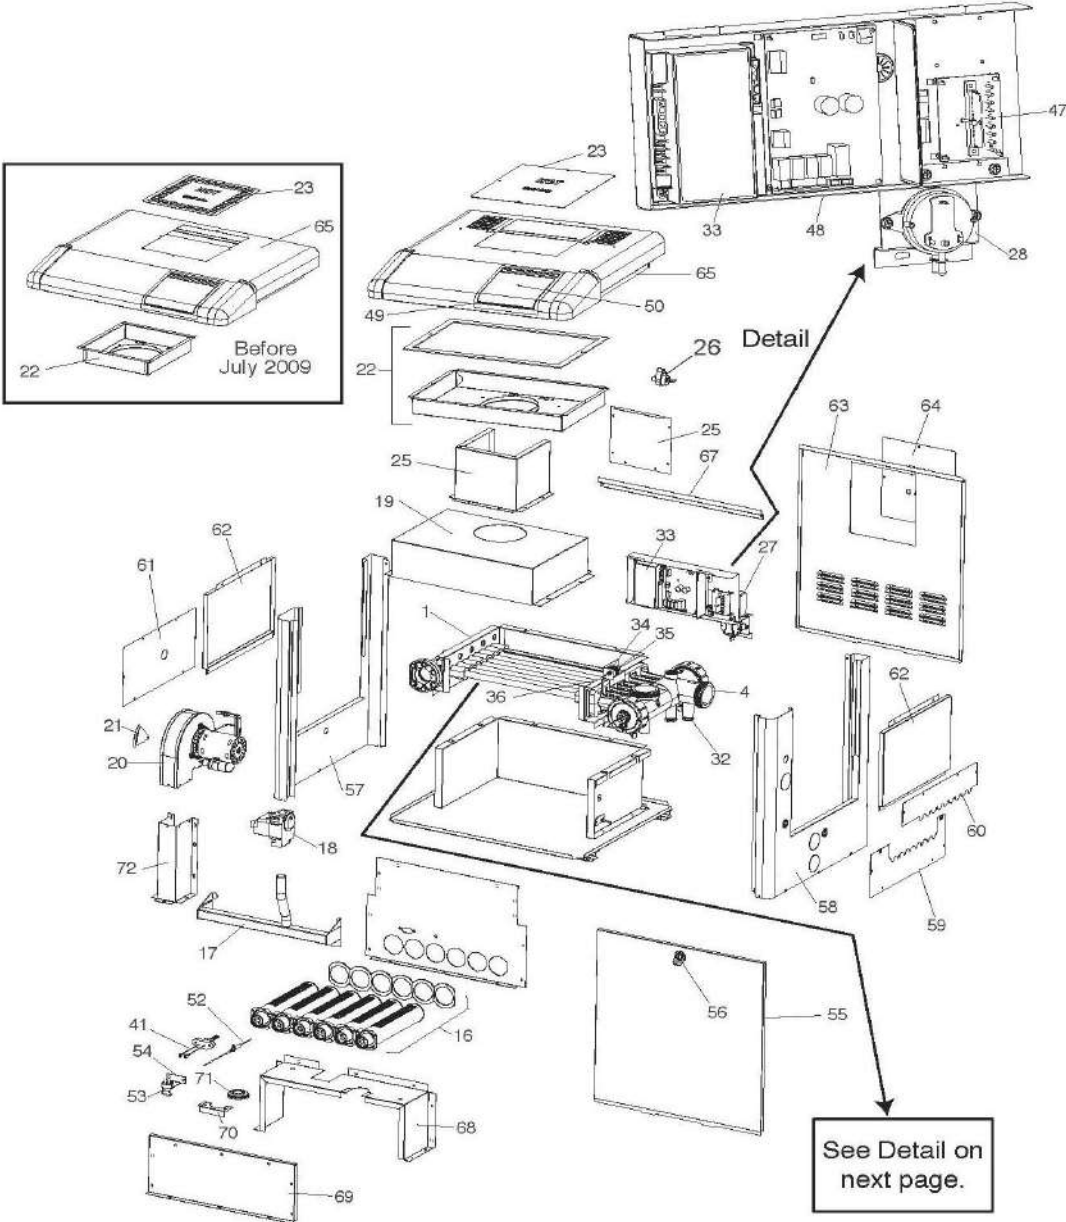

**JANDY/ZODIAC - HEATER PARTS - JXi POOL HEATER (2014 - PRESENT)
CONTINUED**

ITEM PART NUMBER	KEY	PRINTED DESCRIPTION	RETAIL PRICE	QTY TO ORDER
PTS-R0589800	30	Bypass kit (Shaft, Spring, cClip, Poppet)	27.99	
PTS-R0446000	31	Heat Exchanger Drain Plug (2) ,Polymer, Model All, LRZE/LRZM, FHP, VS-FHP	8.99	
PTS-R0589500	32	Gasket & Seals Kit (Heater manifold)	82.99	
PTS-R0590005	33	Manifold Backplate, JXI 400	51.99	
PTS-R0590003	33	Manifold Backplate, JXI 260	51.99	
PTS-R0590002	33	Manifold Backplate, JXI 200	52.99	
PTS-R0590100	34	Manifold , Heater 3 Port (No Backplate)	152.99	
PTS-R0593500	36	JXI Goody Bag	149.99	
PTS-R0522900	37	Universal Half Union set of 1	29.99	
PLM-SEAQL1001	38	Jandy Sweep Elbow	12.99	
PTS-R0523000	39	Drain Cap Assembly Replacement Kit	27.99	
PTS-R0336101	40	Pressure Relief Valve Jxi Replacement Kit	152.99	
PTS-R0457001	41	Pressure Switch W/Syphon Loop Kit	52.99	
PTS-R0725203	42	Flow Plate Assembly 400	75.99	
PTS-R0725202	42	Flow Plate Assembly 260	75.99	
PTS-R0725201	42	Flow Plate Assembly 200	75.99	
ACC-JXIVFKIT	43	Jxi Versaflo Integrated Bypass Assembly Kit	287.99	
PTS-R0456900	42	Ignition Control	502.99	
PTS-R0456301	43	Transformer, JXI Replacement Kit	162.99	
PTS-R0591900	44	User Interface Kit	230.99	
PTS-R0592000	45	Lid for User interface	17.99	
PTS-R0592100	46	Wiring Harness Kit	300.99	
PTS-R0456400	47	Air Pressure Switch	146.99	
PTS-R0524300	48	Vent Limit, Fusible Link Assembly 240 Deg C, R-kit	14.99	
PTS-R0719400	48	JXi Flue Sensor Kit - JXi Rev H and later	152.99	
PTS-R0013203	49	Pressure Switch, 7 PSI	99.99	
PTS-R0458200	50	Lxi Controller Power Interface Pcb	648.99	
PTS-R0719500	50	JXI Power Interface Board (PIB), GEN2 - Jxi Rev H and later	694.99	
PTS-R0458100	51	Power Distribution Pcb	141.99	
PTS-R0456500	52	Temperature Sensor (Regular), All	123.99	
PTS-R0592300	53	High Limit Temp Sensors	73.99	
PTS-R0457502	54	Ingiter Kit, Jxi	50.99	
PTS-R0457701	55	Power Interface Harness JXI	62.99	

JANDY/ZODIAC - HEATER PARTS - LXi MODEL POOL/SPA HEATER