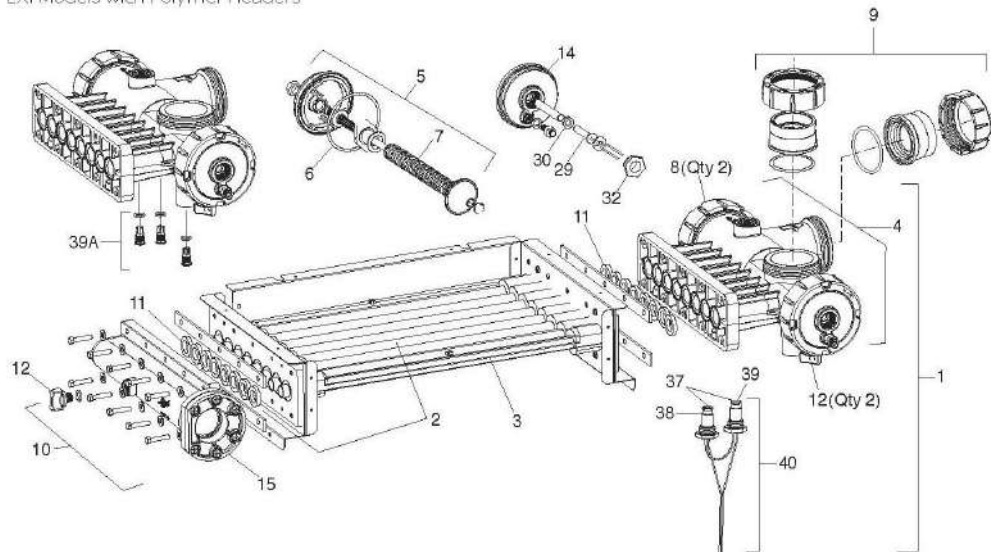

JANDY/ZODIAC - HEATER PARTS - LXi MODEL POOL/SPA HEATER CONTINUED

LXi Models with Polymer Headers