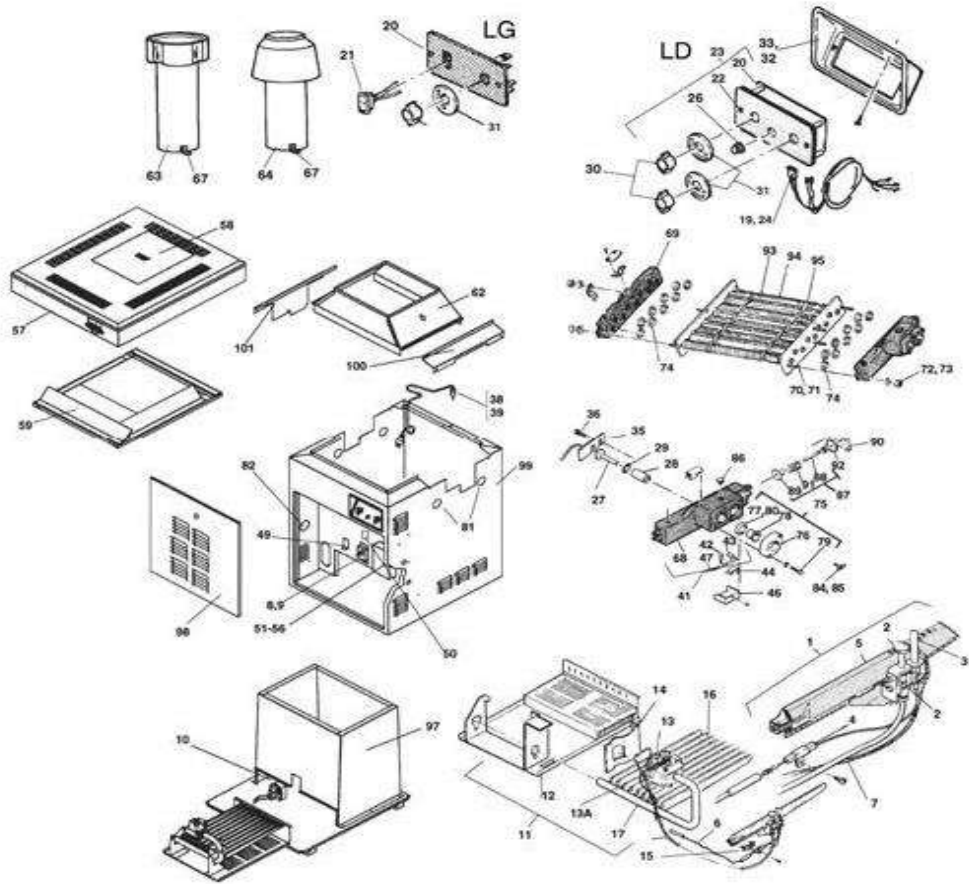

JANDY/ZODIAC - HEATER PARTS - LITE2 LG, LD POOL/SPA HEATER (DISCONTINUED 2000-2009)

Lite2™ LD, LG (Discontinued, Mfg. 2000-2009)

ITEM PART NUMBER	KEY	PRINTED DESCRIPTION	RETAIL PRICE	QTY TO ORDER
PILOT/IGNITER SYSTEM				
PTS-R0099100	1	Main Burner Pilot Assembly, Natural	222.99	
PTS-R0099200	1	Main Burner Pilot Assembly, LP	222.99	
PTS-R0096700	2	Pilot Burner, Natural	169.99	
PTS-R0096600	2	Pilot Burner, LP	169.99	
PTS-R0323300	2A	Pilot Shield	28.99	
PTS-W0036901	3	Pilot Generator	94.99	
PTS-R0011600	4	Ceramic Insulator Assembly	38.99	
PTS-10457500	5	Burner, w/Pilot Bracket	26.99	
PTS-R0099000	6	High Voltage Lead Assembly	40.99	
PTS-R0037000	7	Pilot Tubing, All	19.99	
PTS-R0355900	8,9	Piezo Lighter Assy., All	34.99	
PTS-R0446900	9	LD Ignitor Box	22.99	
PTS-R0317200	10	Hot Surface Igniter	147.99