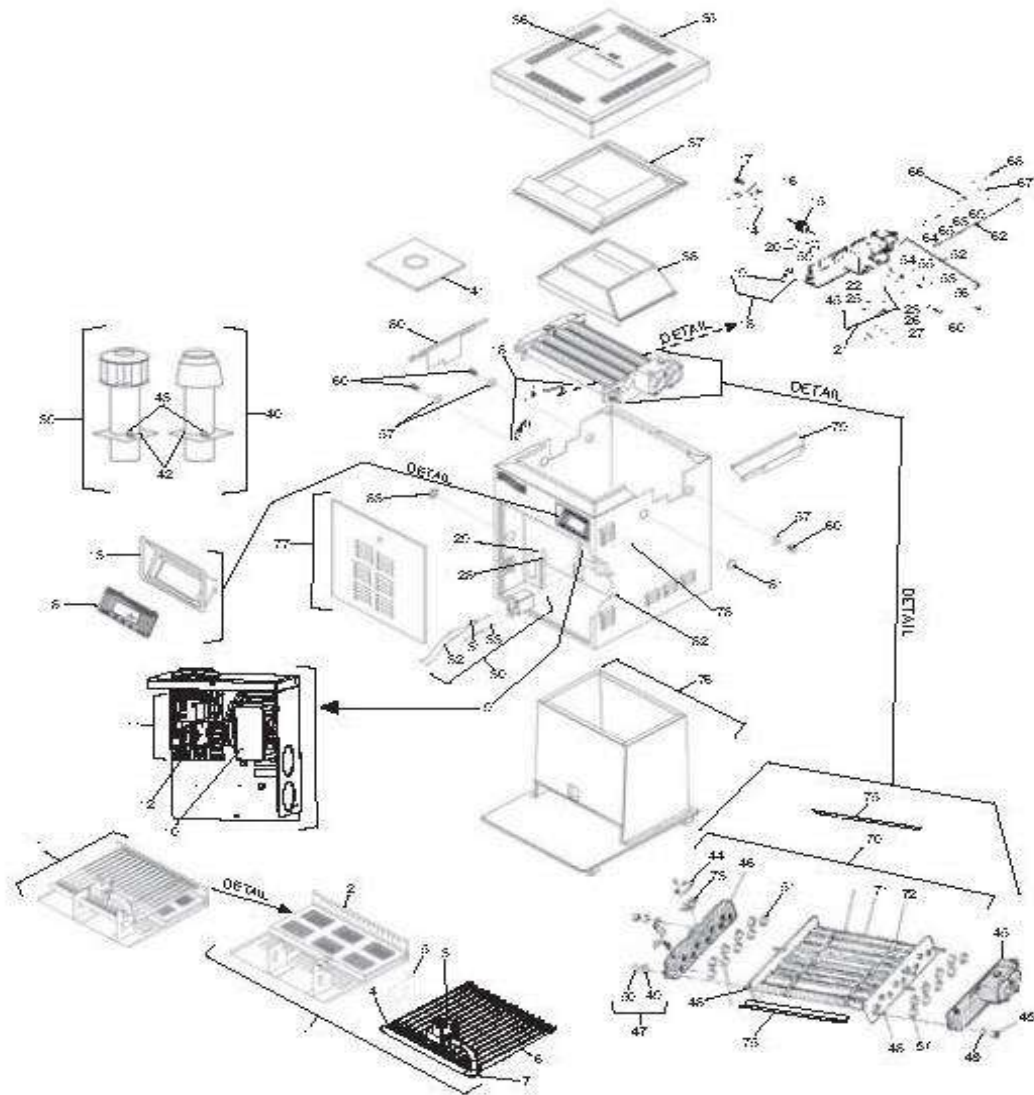

JANDY/ZODIAC - HEATER PARTS - LITE2 LJ POOL/SPA HEATER (DISCONTINUED, 2003 - 2009)

Lite 2" LJ (Discontinued, Mfg. 2003-2009)

ITEM PART NUMBER	KEY	PRINTED DESCRIPTION	RETAIL PRICE	QTY TO ORDER
MAIN GAS ASSEMBLY				
PTS-R0383604	1	Burner Tray Assy., Natural Gas, 325	1737.99	
PTS-R0383705	1	Burner Tray Assy., LP Gas, 400	1781.99	
PTS-R0317001	2	Burner Tray, Shelf Only, 125	236.99	
PTS-R0317002	2	Burner Tray Shelf Only, 175	241.99	
PTS-R0317003	2	Burner Tray, Shelf Only, 250	250.99	
PTS-R0317004	2	Burner Tray Shelf Only, 325	255.99	
PTS-R0317005	2	Burner Tray, Shelf Only, 400	263.99