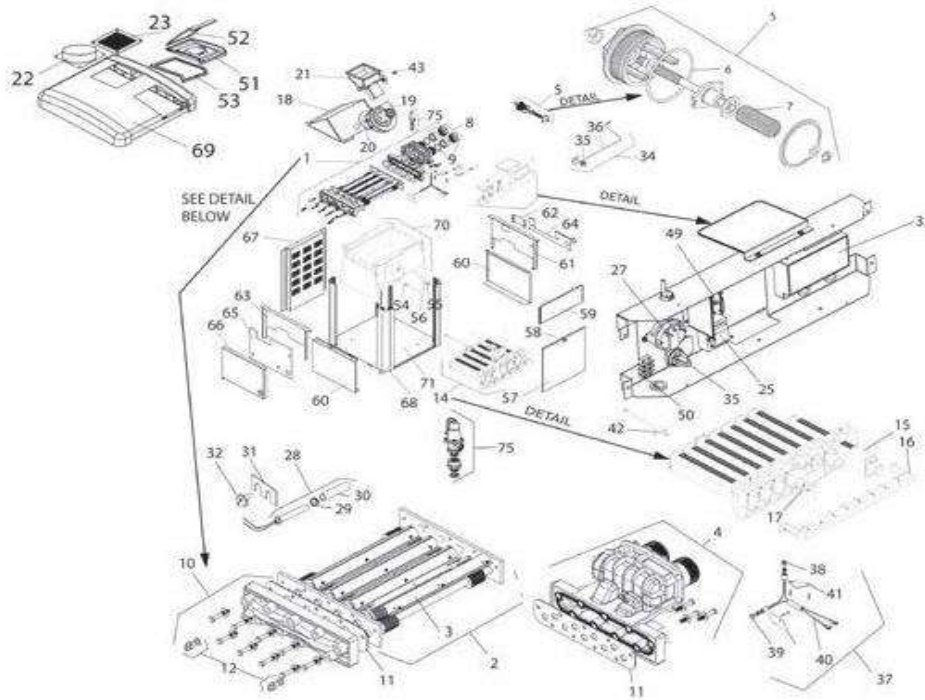

JANDY/ZODIAC - HEATER PARTS - LX/LT LOW NOX DISCONTINUED (2003-2007)

LX™ / LT™ Low NO_x (Discontinued, Mfg. 2003-2007)

ITEM PART NUMBER	KEY	PRINTED DESCRIPTION	RETAIL PRICE	QTY TO ORDER
WATER SYSTEM				
PTS-R0326900	4	Front Header, w/Hardware & Gaskets	946.99	
PTS-R0327100	5	By-Pass Assembly w/Hardware & Gaskets	80.99	
PTS-R0327300	8	Coupling Nut Kit, w/Compression Ring & Gasket (Set of two)	65.99	
PTS-R0327400	9	Compression Ring w/Gasket, I/O Header (Set of two)	65.99	
PTS-R0327500	11	Gasket, Header (front or rear)	30.99	
PTS-R0327600	N/S	Heat Exch. Hardware Kit & Gaskets	135.99	
GAS COMPONENTS				
PTS-R0386205	14	Burner Tray Assy., Natural, Low Alt. (400)	1667.99	
PTS-R0386400	15	Burners	91.99	
EXHAUST SYSTEM				
PTS-R0329900	20	Gasket w/Blower Mounting Hardware	14.99	
PTS-R0331403	22	Indoor Vent Collar, 250	266.99	
PTS-R0331405	22	Indoor Vent Collar, 400	197.99	
ELECTRICAL				
PTS-R0061100	25	Transformer, All	77.99	
PTS-R0302000	27	Differential Pressure Switch	144.99	
PTS-R0011800	28	Temperature Sensor	127.99	
PTS-R0456600	29	Gasket, Temperature Sensor, All	2.99