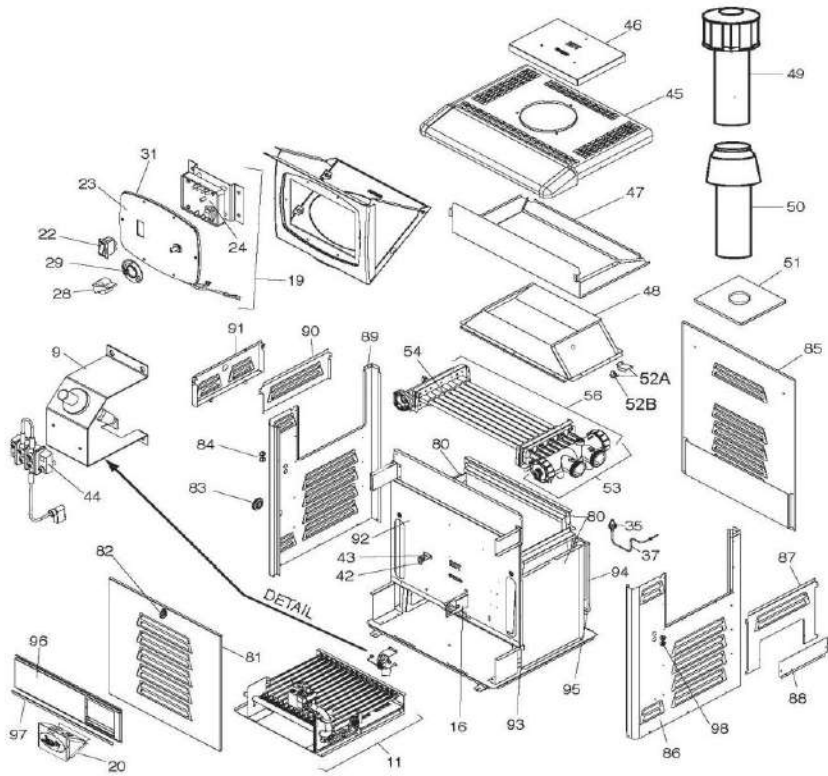

Legacy™ Model LRZM Pool/Spa Heater

**JANDY/ZODIAC - HEATER PARTS - LEGACY MODEL LRZM
POOL/SPA HEATER CONTINUED**

ITEM PART NUMBER	KEY	PRINTED DESCRIPTION	RETAIL PRICE	QTY TO ORDER
PILOT/IGNIGHTER SYSTEM				
PTS-R0494700	1	Pilot, Main Burner Assy. Natural, All	214.99	
PTS-R0494800	1	Pilot, main Burner Assy. Propane, All	214.99	
PTS-R0492900	2	Pilot Burner, natural, All	163.99	
PTS-R0493000	2	Pilot Burner, Propane, All	163.99	
PTS-R0471400	3	Pilot Electrode, All	22.99	
PTS-R0471500	4	Pilot Generator, All	91.99	
PTS-R0471600	5	Ceramic Insulator, All	37.99	
PTS-R0471700	6	Burner, Main w/ Pilot Bracket, All	25.99	
PTS-R0493400	7	High Voltage Lead Assy., All	13.99	
PTS-R0037000	8	Pilot Tubing, All	19.99	
PTS-R0355900	9	Piezo Lighter Assy., All	34.99	
PTS-R0471800	10	Mounting Bracket Assy., All	9.99	
MAIN GAS ASSEMBLY				
PTS-R0471101	11	Burner Tray Assy. Natural, 125	1971.99	
PTS-R0471102	11	Burner Tray Assy. Natural, 175	2025.99	
PTS-R0471103	11	Burner Tray Assy. Natural, 250	2106.99	
PTS-R0471104	11	Burner Tray Assy. Natural, 325	2241.99	
PTS-R0471105	11	Burner Tray Assy. Natural, 400	2295.99	
PTS-R0471201	11	Burner Tray Assy. LP, 125	1971.99	
PTS-R0471202	11	Burner Tray Assy. LP, 175	2025.99	
PTS-R0471203	11	Burner Tray Assy. LP, 250	2106.99	
PTS-R0471204	11	Burner Tray Assy. LP, 325	2241.99	
PTS-R0471205	11	Burner Tray Assy. LP, 400	2295.99	
PTS-R0469101	12	Burner Tray, Shelf Only, 125	228.99	
PTS-R0469102	12	Burner Tray, Shelf Only, 175	233.99	
PTS-R0469103	12	Burner Tray, Shelf Only, 250	241.99	
PTS-R0469104	12	Burner Tray, Shelf Only, 325	247.99	
PTS-R0469105	12	Burner Tray, Shelf Only, 400	255.99	
PTS-R0493100	13	Gas Valve, Natural, All	515.99	
PTS-R0493200	13	Gas Valve, LP, All	515.99	
PTS-R0469200	14*	LRZ Orifice Set #43 (Qty 16), Natural Gas, 0-2000 ft. (CAN)	74.99	
PTS-R0469300	14*	LRZ Orifice Set #44 (Qty 16), Natural Gas, 2001-3500 ft. (CAN)	76.99	
PTS-R0469400	14*	LRZ Orifice Set (Qty 16), Natural Gas, 6-10K ft.(US only)	83.99	
PTS-R0469500	14*	LRZ Orifice Set (Qty 16), L.P. Gas, 0-5K ft., All	82.99	
PTS-R0469600	14*	LRZ Orifice Set (Qty 16), L.P. Gas, 5-10K ft. (US only), All	77.99	
PTS-R0496101	15	Manifold Assy. Natural Gas, 0-2K ft.125	287.99