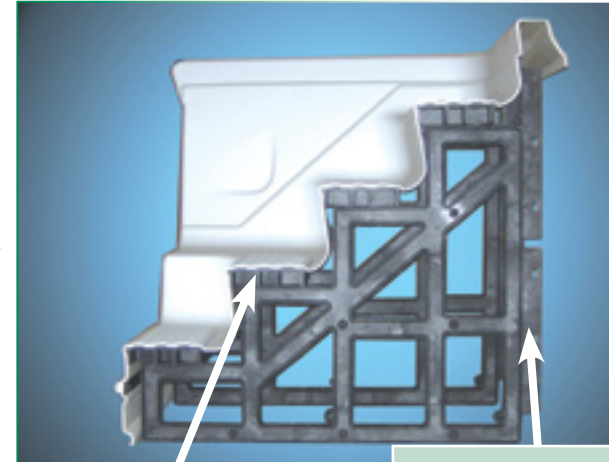

FEATURES OF OUR THERMOPLASTIC STEPS

1. Standard Latham Steps are molded from a solid sheet of coextruded Luran®S with an ABS substrate from BASF resulting in a strong, one-piece design, that will never delaminate, splinter, corrode, or puncture.
2. Raised, slip-resistant tread pattern allows for safe and easy pool entry and exit.
3. The high-impact strength and flexibility of weatherable polymers enables Latham Steps to withstand the stress of frost and back fill saturation far better than other materials.

TOTAL ENCAPSULATED SUPPORT SYSTEM

TES Support System (Total Encapsulated Support)

Latham Thermoplastic Steps utilize the patented TES Support System for optimum tread support and strength.

- All 6' and 8' models come standard with recessed jet locations.
- All models come standard with pre-punched gasket holes for easy alignment.