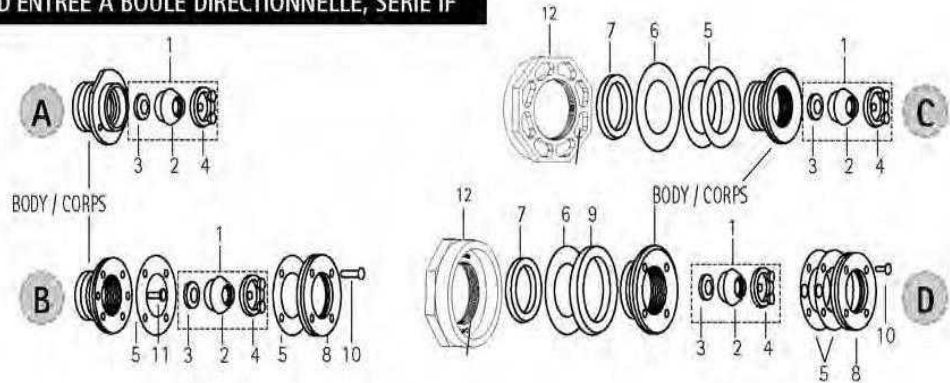

JACUZZI - FITTINGS

SERIES IFST DIRECTIONAL BALL INLETS
RACCORDS D'ENTRÉE À BOULE DIRECTIONNELLE, SÉRIE IF

- A. IFC
- B. IFL-ST
- C. IFA
- D. IFD-ST

JACUZZI - FITTINGS - RETURN FITTING IFST SERIES

ITEM PART NUMBER	KEY	PRINTED DESCRIPTION	RETAIL PRICE	QTY TO ORDER
PTS-43061803K	1	ORFICE SET BALL LOCKING KIT	10.99	
PTS-88194310R	2	BALL INLET	3.99	
PTS-88194310R100		8194 IF BALL L/ORIFICE (100PK)	353.99	
PTS-43124809R	3	ORIFICE SET BALL INLET	4.99	
PTS-43061803R	4	8195 IF FITTING LOCK RING	4.99	
PTS-43061803R100		8195 IF FITTING LOCKRING 100PK	442.99	
PTS-13087002R2	5	GASKET IGL & IFD IFST 2/BAG	4.99	
PTS-13087002R100		GASKET IGL & IFD IFST QTY 100	223.99	
PTS-13087101R2	5A	GASKET IFA IFST SERIES 2/BAG	7.99	
PTS-43061902R	8	FACE FLANGE IFL & IFD	8.99	
PTS-43061902R100		8193 IF FTG FACEPLATE 100PK	684.99	
PTS-14172100R4	10	MS OV PH 1/4-20X1-1/8	5.99	
PTS-14172100R100		OVL SCR 1/4-20X1-1/8	152.99	
PTS-14212720R4	11	FLAT HEAD SCREWS IFL/IFD 4/BAG	3.99	
PTS-14212720R100		FLATHEAD SCREW #12X1"LG (100/BAG)	71.99	
PTS-31041820R	12	SPACER LOCK NUT - REPLACE 31041817R	9.99	