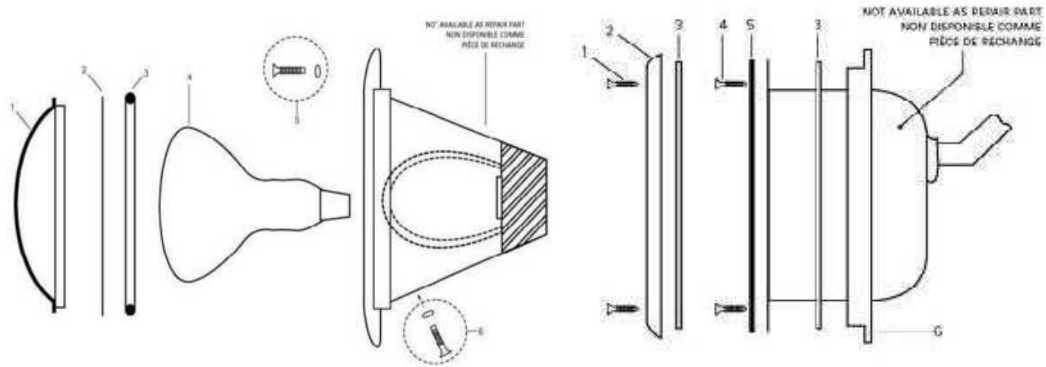

JACUZZI - LIGHTING PARTS

REPLACEMENT PARTS FOR
FULL MOON SERIES LIGHT/NICHE
PIÈCES DE RÉCHANGE POUR
LUMIÈRES/NICHES FULL MOON

Full Moon

JACUZZI - LIGHTING PARTS - FULL MOON SERIES

ITEM PART NUMBER	KEY	PRINTED DESCRIPTION	RETAIL PRICE	QTY TO ORDER
PTS-23492101R	1	LENS 7-9/16D W/LEDGE UPL	41.99	
PTS-23497704R	1	LENS 7-9/16D W/BLUE DECORATION	76.99	
PTS-23491194R	2	RETAINER RING .82 GAP UPL	23.99	
PTS-47044233R	3	O-RG 7-1/4x7-3/4x1/4 SILICON	23.99	
PTS-23494107R	4	LIGHT BULB 120V 500W UPL	52.99	
PTS-23494115R	4	LIGHT BULB 120V 400W UPL	54.99	
PTS-23494206R	4	LIGHT BULB 120V 300W UPL	44.99	
PTS-23497902R	4	120V WATERCOLOR BULB	1054.99	
PTS-23494305R	4	LIGHT BULB 12V 300W UPL	62.99	
PTS-23494586R	4	LIGHT BULB 12V 100W UPL	65.99	
PTS-23497803R	4	12V WATERCOLOR BULB	906.99	
PTS-14431699R	5	MS SS OV PH 10-24X1½ W/RTNR	8.99	
PTS-14433999R	6	MS SS PHIL HD OVAL #8-32 X ½	12.99	

JACUZZI - LIGHTING PARTS - FULL MOON LIGHT/NICHE

ITEM PART NUMBER	KEY	PRINTED DESCRIPTION	RETAIL PRICE	QTY TO ORDER
PTS-14438303R	1	ST-AB SS PH C-SINK#12-11X1½	8.99	
PTS-23492705R	2	VL FACE RING UPL	24.99	
PTS-13011408R	3	VL GASKET UPL	17.99	
PTS-14433700R	4	ST-A SS PAN PH #12X1	3.99	
PTS-13011507R	5	VL GASKET RUBBER	58.99	
PTS-23492606R	6	VL BACK-UP RING UPL	19.99	