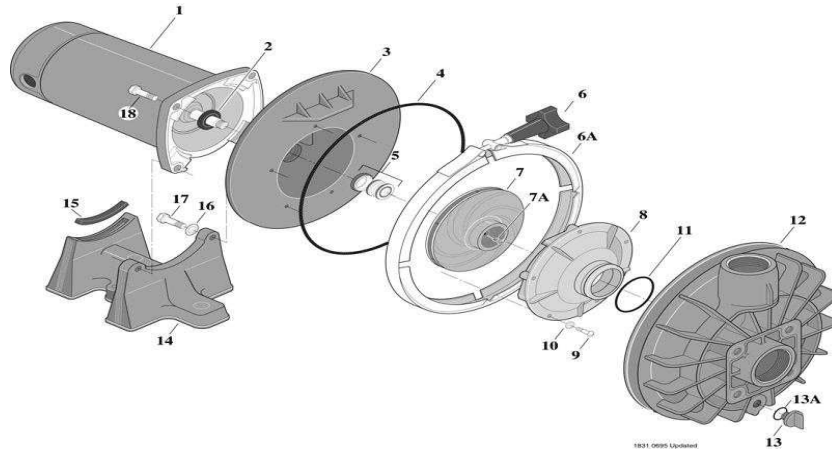

STA-RITE - PUMP PARTS

STA-RITE - PUMP PARTS - MAX-E-GLAS / DURA-GLAS PUMP

ITEM PART NUMBER	KEY	PRINTED DESCRIPTION	RETAIL PRICE	QTY TO ORDER
PTS-173510009	2	SLNGER PMP SHAFT 1/16"	1.99	
PTS-C203193P	3	SLPL KIT PE & P2R BOX #6	202.99	
PTS-U9228A	4	ORNG	11.99	
PTS-173040100S	5	SEAL SHAFT SVC PKG	15.99	
PTS-WC3622	6	CLMP KNOB	15.99	
PTS-C1937A	6A	V CLMP FOR TNK BDY W/O	125.99	
PTS-C560	7	IMP	130.99	
PTS-C3012	7A	IMP SCR	8.99	
PTS-C1217P	8	DIFF	34.99	
PTS-C1216P	8	DIFF	35.99	
PTS-C1200PA	8	DIFF MAXEGLS/DURAGLS I	37.99	
PTS-U30542SS	9	SCR 8-32X7/8 HX HD MACH	2.99	
PTS-U4321SS	10	#8 EXT TOOTH WSHR	1.99	
PTS-U9226	11	ORNG #2-226 70 DURO BUNA	1.99	
PTS-C17647P1	12	TNK BDY	160.99	
PTS-U178920P	13	DRAIN PLUG ASY	3.99	
PTS-U9359	13	ORNG #2-112 N674-70	0.99	
PTS-C10442P	14	PLSTC BASE ASY KIT	53.99	
PTS-C10441P	14	PLSTC BASE ASY (KIT)	58.99	
PTS-C3511	15	MTR PAD	3.99	
PTS-U4342SS	16	WSHR STD 13/16 x 13/32	2.99	
PTS-U3074SS	17	SCR 3/8-16x1" HEX HD CAP SS	4.99	
PTS-U3077SS	18	3/8-16X1-3/4 HEX CAPSCR	6.99	