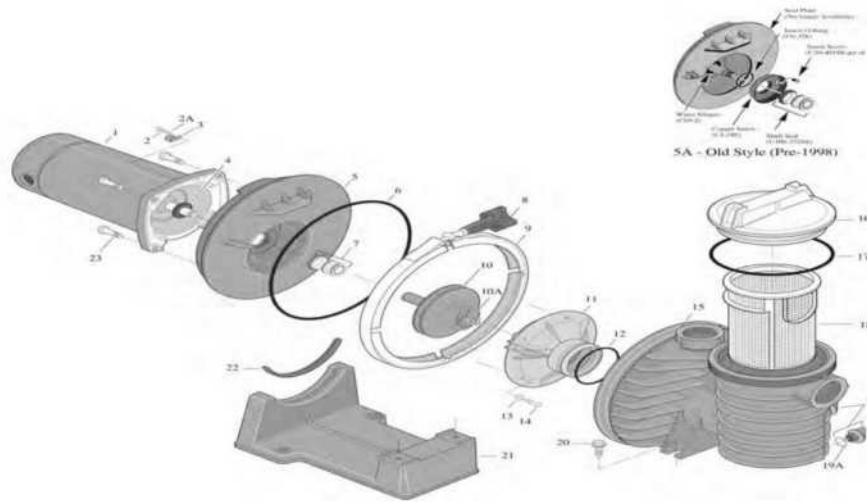

STA-RITE - PUMP PARTS - MAX-E-GLAS II / DURA-GLAS II PUMP

ITEM PART NUMBER	KEY	PRINTED DESCRIPTION	RETAIL PRICE	QTY TO ORDER
PTS-U30692SS	2	10X1/2 PAN PHH SCR SELF TAP TYPE B	2.99	
PTS-U4322SS	2A	#10 EXT TOOTH WSHR	1.99	
PTS-U17568	3	CLIP GROUND/BONDING LUG	12.99	
PTS-173510009	4	SLNGER PMP SHAFT 1/16"	1.99	
PTS-C203194P	5	SLPL KIT P4E & P4R BOX #6	202.99	
PTS-U9228A	6	ORNG	11.99	
PTS-173510101S	7	SEAL PKG .75" EPDM/CARB/CER/TYPE 6	31.99	
PTS-WC3622	8	CLMP KNOB	15.99	
PTS-C1937A	9	V CLMP FOR TNK BDY W/O	125.99	
PTS-C105238P	10	IMPELLER ASY	94.99	
PTS-C105238PB	10	IMPELLER ASY	94.99	
PTS-C105238PDBA	10	IMP ASY 3 PHASE	97.99	
PTS-373376081	10A	IMP SCR	26.99	
PTS-373376080	10A	IMP SCR	22.99	
PTS-C1271P1	11	DIFF	38.99	
PTS-C1271P	11	DIFF	36.99	
PTS-U9374	12	ORNG	6.99	
PTS-U4321SS	13	#8 EXT TOOTH WSHR	1.99	
PTS-U30542SS	14	SCR 8-32X7/8 HX HD MACH	2.99	
PTS-U30922SS	14	MACH SCR HX HD 8-32	0.99	
PTS-C17659P	15	TNK BDY ASY	340.99	
PTS-C3185P	16	TRAP CVR	74.99	
PTS-C3185P3	16	TRAP CVR 6"CHEM RESISTNT	98.99