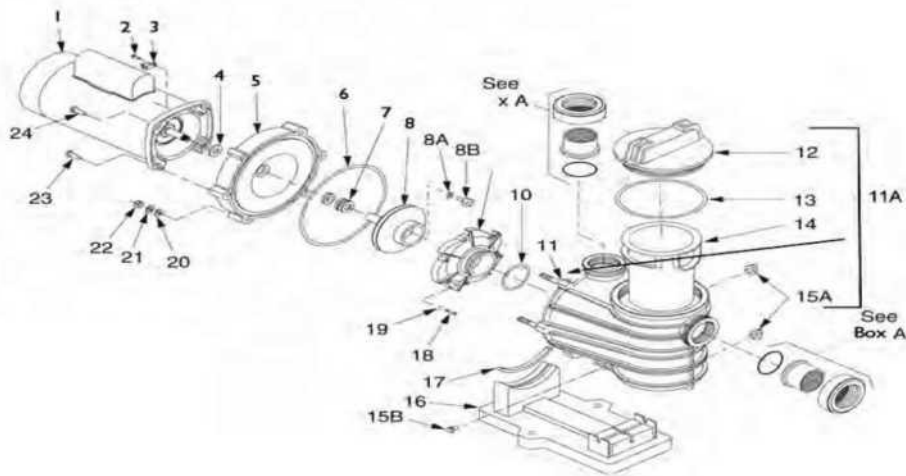

STA-RITE - PUMP PARTS - DYNA-GLAS/DYNA MAX PUMP

ITEM PART NUMBER	KEY	PRINTED DESCRIPTION	RETAIL PRICE	QTY TO ORDER
PTS-U30692SS	2	10X1/2 PAN PHH SCR SELF TAP TYPE B	2.99	
PTS-U17568	3	CLIP GROUND/BONDING LUG	12.99	
PTS-173510009	4	SLINGER PMP SHAFT 1/16"	1.99	
PTS-C3184P	5	SLPL	141.99	
PTS-U9373	6	CRD RNG	10.99	
PTS-173510101S	7	SEAL PKG .75" EPDM/CARB/CER/TYPE 6	31.99	
PTS-C105236P	8	IMP	56.99	
PTS-C105236PB	8	IMP	56.99	
PTS-C105236PC	8	IMP	56.99	
PTS-C105236PDA	8	IMP	56.99	
PTS-C1270P	9	DIFF	35.99	
PTS-C1270PB	9	DIFF	35.99	
PTS-C1270PC	9	DIFF	35.99	
PTS-U9374	10	ORNG	6.99	
PTS-C7658P	11	TNK & TRAP BDY @	295.99	
PTS-C3185P	12	TRAP CVR	74.99	
PTS-C3185P3	12A	TRAP CVR 6"CHEM RESISTNT	98.99	
PTS-U9375	13	ORNG MRC 525LF COMP 8438 MINN. P/N	19.99	
PTS-C858P	14	BSKT INTELPRO/MAXEPRO DYNA/MAXEGLASII	16.99	
PTS-U178920P	15A	DRAIN PLUG ASY	3.99	
PTS-U30919SS	15B	SCR HEX WSHR HD 5/16	4.99	
PTS-C477P	16	BASE DYNA-GLAS	59.99	
PTS-C3545	17	MTR PAD	4.99	
PTS-C355	17	RUBB PAD	29.99