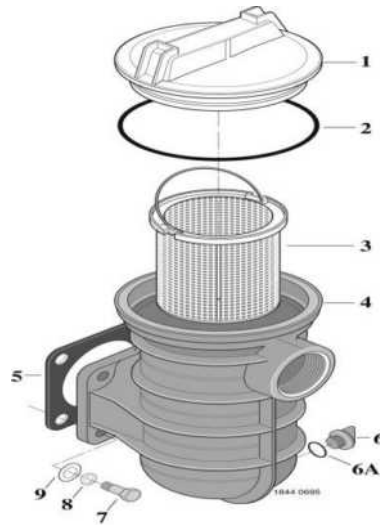

STA-RITE - PUMP PARTS

STA-RITE - PUMP PARTS - MAX-E-GLAS / DURA-GLAS PUMP

ITEM PART NUMBER	KEY	PRINTED DESCRIPTION	RETAIL PRICE	QTY TO ORDER
PTS-173510009	2	SLNGER PMP SHAFT 1/16"	1.99	
PTS-C203193P	3	SLPL KIT PE & P2R BOX #6	202.99	
PTS-U9228A	4	ORNG	11.99	
PTS-173040100S	5	SEAL SHAFT SVC PKG	15.99	
PTS-WC3622	6	CLMP KNOB	15.99	
PTS-C1937A	6A	V CLMP FOR TNK BDY W/O	125.99	
PTS-C560	7	IMP	130.99	
PTS-C3012	7A	IMP SCR	8.99	
PTS-C1217P	8	DIFF	34.99	
PTS-C1216P	8	DIFF	35.99	
PTS-C1200PA	8	DIFF MAXEGLS/DURAGLS I	37.99	
PTS-U30542SS	9	SCR 8-32X7/8 HX HD MACH	2.99	
PTS-U4321SS	10	#8 EXT TOOTH WSHR	1.99	
PTS-U9226	11	ORNG #2-226 70 DURO BUNA	1.99	
PTS-C17647P1	12	TNK BDY	160.99	
PTS-U178920P	13	DRAIN PLUG ASY	3.99	
PTS-U9359	13	ORNG #2-112 N674-70	0.99	
PTS-C10442P	14	PLSTC BASE ASY KIT	53.99	
PTS-C10441P	14	PLSTC BASE ASY (KIT)	58.99	
PTS-C3511	15	MTR PAD	3.99	
PTS-U4342SS	16	WSHR STD 13/16 x 13/32	2.99	
PTS-U3074SS	17	SCR 3/8-16x1" HEX HD CAP SS	4.99	
PTS-U3077SS	18	3/8-16X1-3/4 HEX CAPSCR	6.99	

STA-RITE - PUMP PARTS - SUCTION TRAP (DURA-GLASS)

ITEM PART NUMBER	KEY	PRINTED DESCRIPTION	RETAIL PRICE	QTY TO ORDER
PTS-C3139P1	2	CVR	69.99	
PTS-U9229	3	ORNG MRC #8435 COMP 525LF	15.99	
PTS-C10833P	4	BASKET 5in	14.99	
PTS-C15353P1	5	TRAP	130.99	
PTS-C20123	6	SUCTION GSKT	10.99	
PTS-U178920P	6A	DRAIN PLUG ASY	3.99	
PTS-U9359	7	ORNG #2-112 N674-70	0.99	
PTS-U3064SS	7A	SCR 5/16-18X1-1/4 HEX	4.99	
PTS-U4311SS	8	WSHR 5/16" MED KANTLINK	2.99	
PTS-U4341SS	8	WSHR 5/16 TYPE B NARROW	1.99	